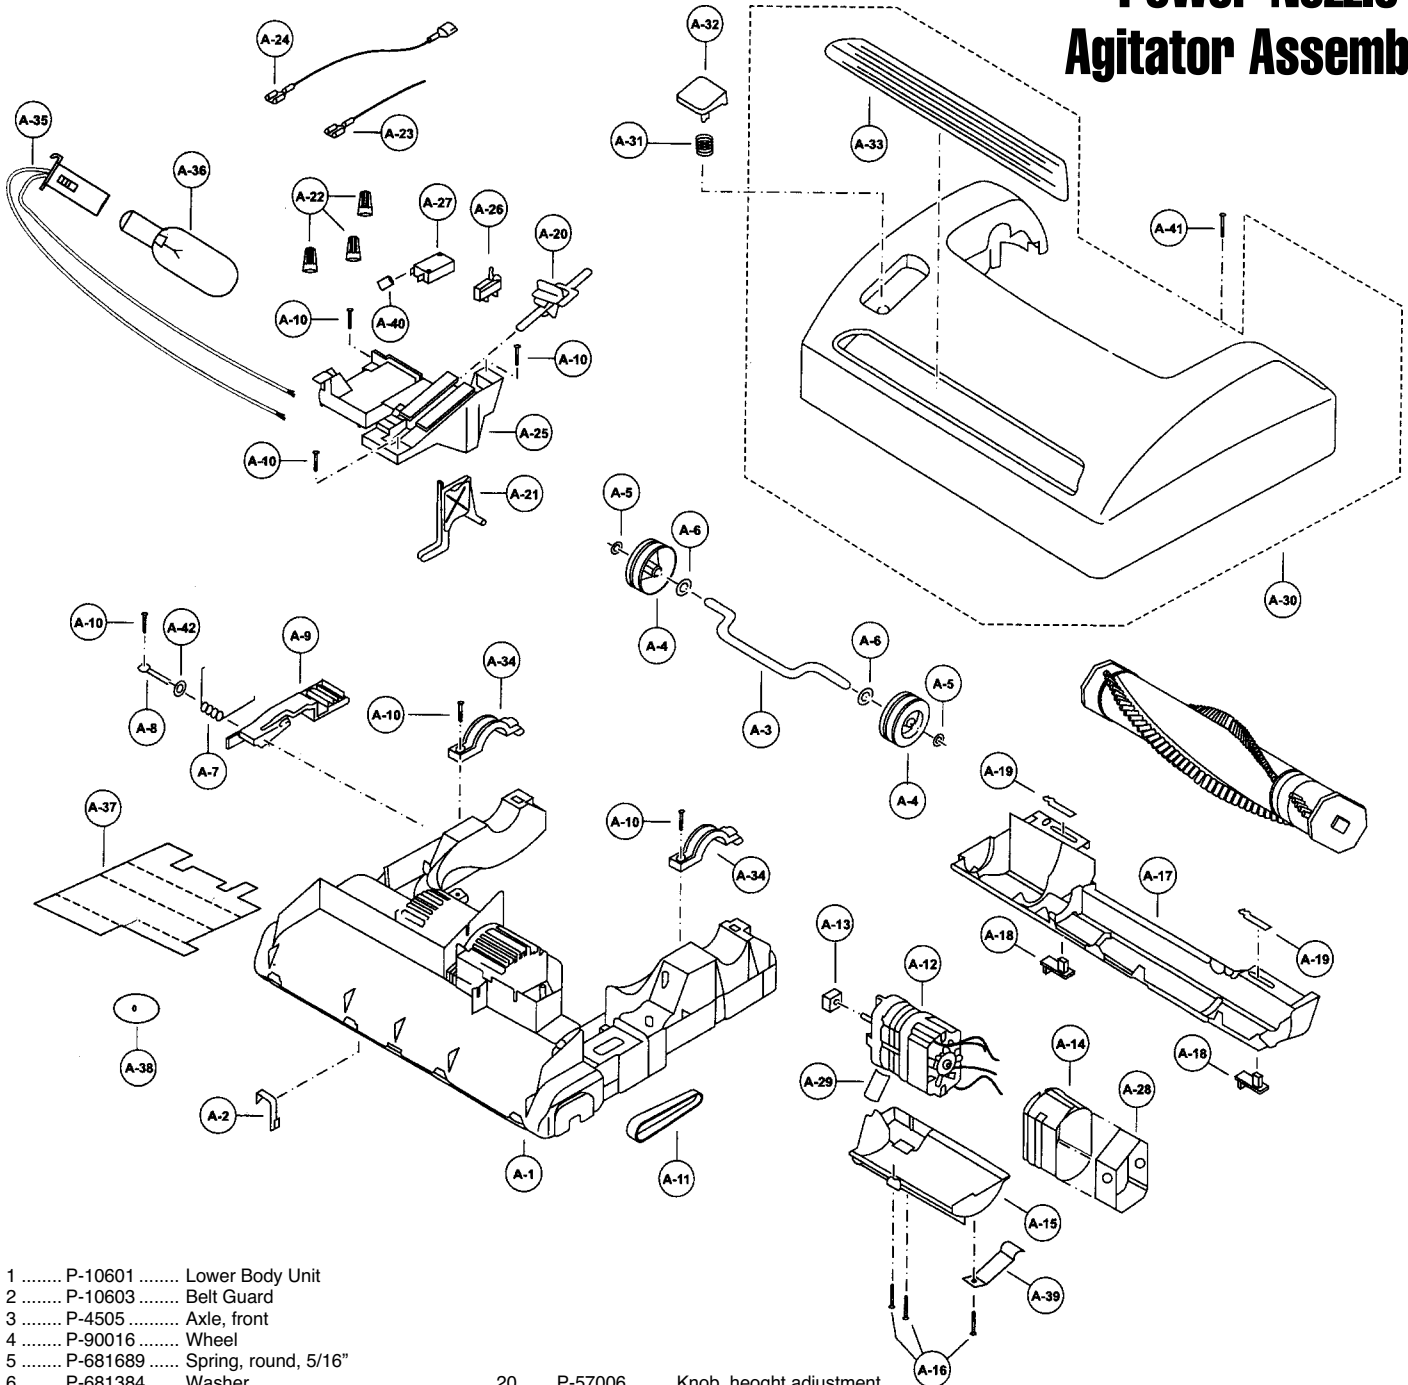

## Power Nozzle & Agitator Assembly

- 1 ..... P-10601 ..... Lower Body Unit
- 2 ..... P-10603 ..... Belt Guard
- 3 ..... P-4505 ..... Axle, front
- 4 ..... P-90016 ..... Wheel
- 5 ..... P-681689 ..... Spring, round, 5/16"
- 6 ..... P-681384 ..... Washer
- 7 ..... P-5702 ..... pedal Spring
- 8 ..... P-10604 ..... Shaft, pedal
- 9 ..... P-10605 ..... Pedal, handle release
- 10 ..... P-6140 ..... Screw
- 11 ..... P-10599 ..... Belt, 2pk
- 12 ..... P-10606 ..... Motor Assy
- 13 ..... P-000353 ..... Seal, motor shaft
- 14 ..... P-7011 ..... Motor Support
- 15 ..... P-2905 ..... Motor Holder
- 16 ..... P-8172 ..... Screw
- 17 ..... P-10607 ..... Cover, lower plate
- 18 ..... P-6809 ..... Latch Cover
- 19 ..... P-9846 ..... Spring, stop latch

- 20 ..... P-57006 ..... Knob, height adjustment
- 21 ..... P-61009 ..... Height Adjustment Cam
- 22 ..... P-000623 ..... Wire Connector
- 23 ..... P-10608 ..... Lead Wire, black
- 24 ..... P-10609 ..... Lead Wire, red
- 25 ..... P-53106 ..... Slider Support
- 26 ..... P-76009 ..... Overload Protector
- 27 ..... N/A ..... On/Off Switch, bare floor
- 28 ..... P-10570 ..... brush Shroud, motor
- 29 ..... P-10610 ..... Packing, motor seal
- 30 ..... P-10611 ..... Nozzle Housing Assembly
- 31 ..... P-87005 ..... Spring, reset button
- 32 ..... P-64006 ..... Push Button, reset
- 33 ..... P-10612 ..... Window Cover

## Handle, Hose & Attachments

- 1 ..... P-9509 ..... Handle Assembly
- 2 ..... P-000633 ..... Cord Hook
- 3 ..... P-6800 ..... Screw, cord hook
- 4 ..... P-10560 ..... Handle
- 5 ..... P-8972 ..... Suction Inlet Cover
- 6 ..... P-8179 ..... Hose Unit, stretch
- 7 ..... P-9894 ..... Packing, suction inlet
- 8 ..... P-6069 ..... Crevice Tool
- 9 ..... P-10631 ..... Wand, telescoping
- 10 ..... P-10562 ..... Suction Control
- 11 ..... P-6088 ..... Dusting Brush
- 12 ..... P-6620 ..... Upholstery Nozzle