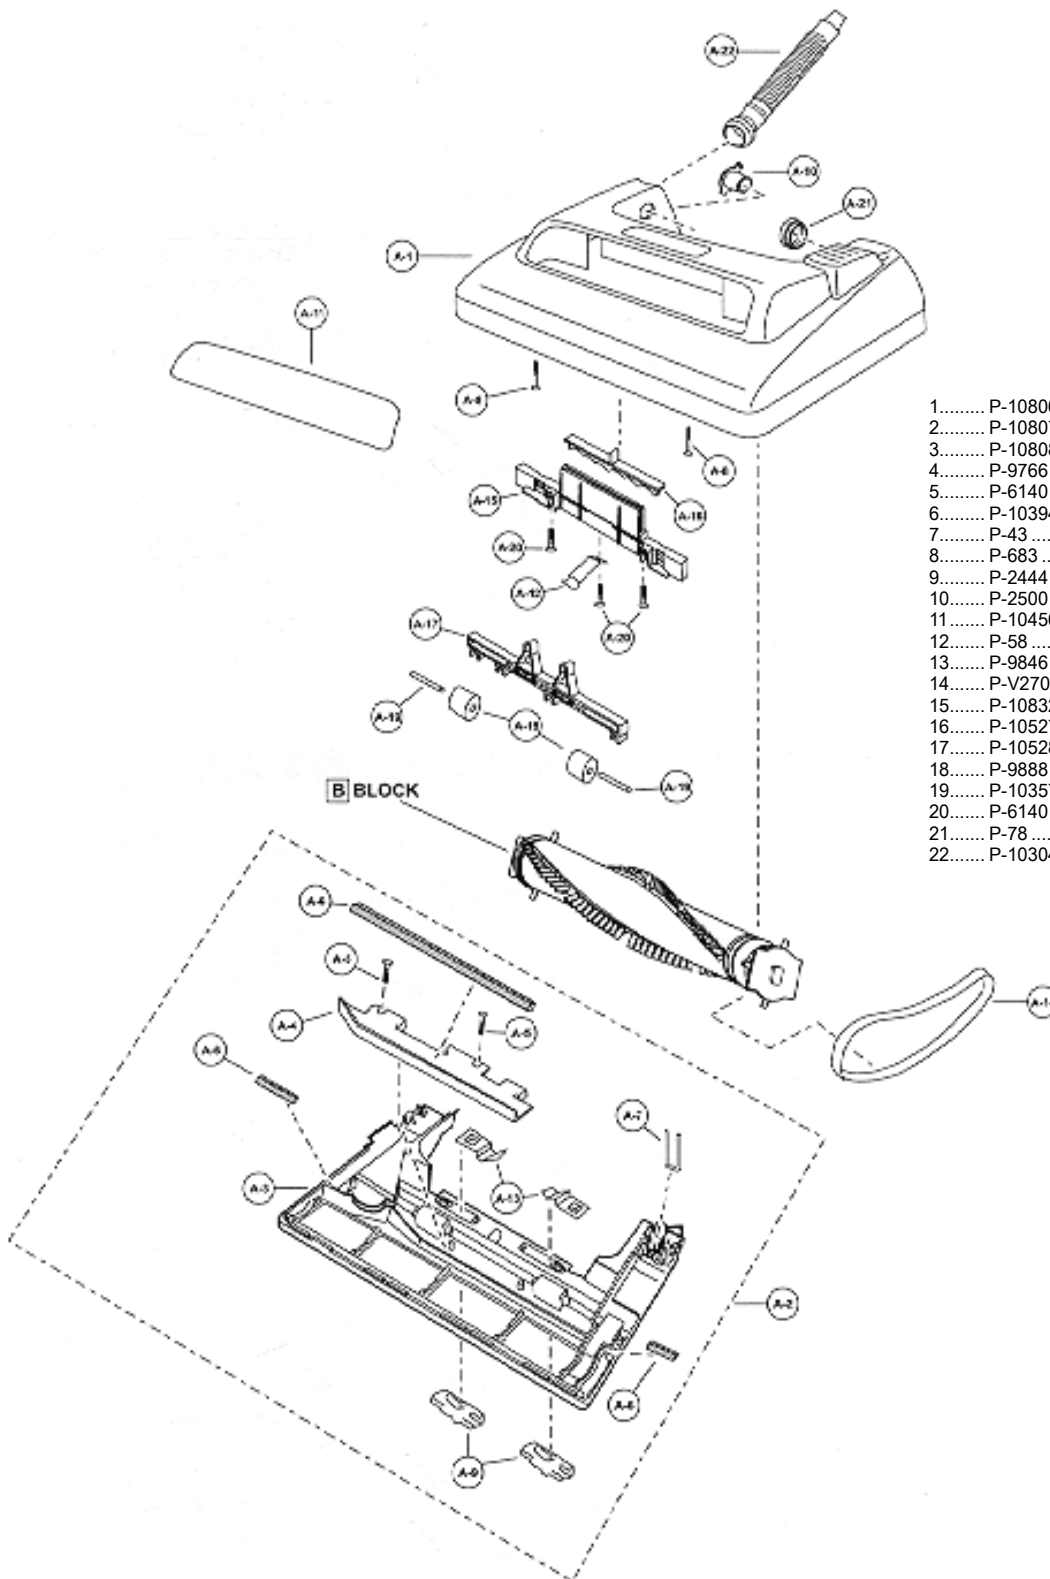

## Nozzle Housing

- 1..... P-10806 ..... Nozzle housing
- 2..... P-10807 ..... Lower Plate Assembly
- 3..... P-10808 ..... Lower Plate
- 4..... P-9766 ..... Body, lower plate
- 5..... P-6140 ..... Screw (body, lower plate)
- 6..... P-10394 ..... Packing, lower plate
- 7..... P-43 ..... Belt cover
- 8..... P-683 ..... Screw, Nozzle
- 9..... P-2444 ..... Latch
- 10..... P-2500 ..... Plastic shaft
- 11..... P-10456 ..... Window cover
- 12..... P-58 ..... Pedal spring
- 13..... P-9846 ..... Stop latch spring
- 14..... P-V270B ..... Belt
- 15..... P-10832 ..... Slider support
- 16..... P-10527 ..... Sliding knob
- 17..... P-10528 ..... Height adjustment cab
- 18..... P-9888 ..... Wheel
- 19..... P-10357 ..... Shaft (wheel)
- 20..... P-6140 ..... Screw (slider support, pedal spring)
- 21..... P-78 ..... Plastic holder
- 22..... P-10304 ..... Nozzle hose

### Agitator Assembly

- 1..... P-10809 .....Agitator Unit
- 2..... P-9906 .....End Cap
- 3..... P-10810 .....Brush Unit

### Motor Fan Assembly

- 1..... P-00067 .....Fan case
- 2..... P-00068 .....Nut
- 3..... P-00621 .....Washer (A)
- 4..... P-000152 .....Fan
- 5..... P-6206 .....Washer (B)
- 6..... P-10329 .....Spacer
- 7..... P-10393 .....Brush assembly
- 8..... P-0036 .....Bracket
- 9..... P-0037 .....Screws