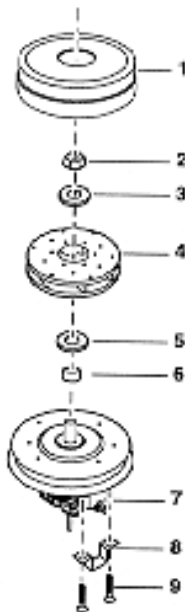

## Nozzle Housing

- 1..... P-10806 ..... Nozzle housing
- 2..... P-10807 ..... Lower Plate Assembly
- 3..... P-10808 ..... Lower Plate
- 4..... P-9766 ..... Body, lower plate
- 5..... P-6140 ..... Screw (body, lower plate)
- 6..... P-10394 ..... Packing, lower plate
- 7..... P-43 ..... Belt cover
- 8..... P-683 ..... Screw, Nozzle
- 9..... P-2444 ..... Latch
- 10..... P-2500 ..... Plastic shaft
- 11..... P-10456 ..... Window cover
- 12..... P-58 ..... Pedal spring
- 13..... P-9846 ..... Stop latch spring
- 14..... P-V270B ..... Belt
- 15..... P-10832 ..... Slider support
- 16..... P-10527 ..... Sliding knob
- 17..... P-10528 ..... Height adjustment cab
- 18..... P-9888 ..... Wheel
- 19..... P-10357 ..... Shaft (wheel)
- 20..... P-6140 ..... Screw (slider support, pedal spring)
- 21..... P-78 ..... Plastic holder
- 22..... P-10304 ..... Nozzle hose

### Agitator Assembly

- 1..... P-10809 .....Agitator Unit
- 2..... P-9906 .....End Cap
- 3..... P-10810 .....Brush Unit

### Motor Fan Assembly

- 1..... P-00067 .....Fan case
- 2..... P-00068 .....Nut
- 3..... P-00621 .....Washer (A)
- 4..... P-000152 .....Fan
- 5..... P-6206 .....Washer (B)
- 6..... P-10329 .....Spacer
- 7..... P-10393 .....Brush assembly
- 8..... P-0036 .....Bracket
- 9..... P-0037 .....Screws