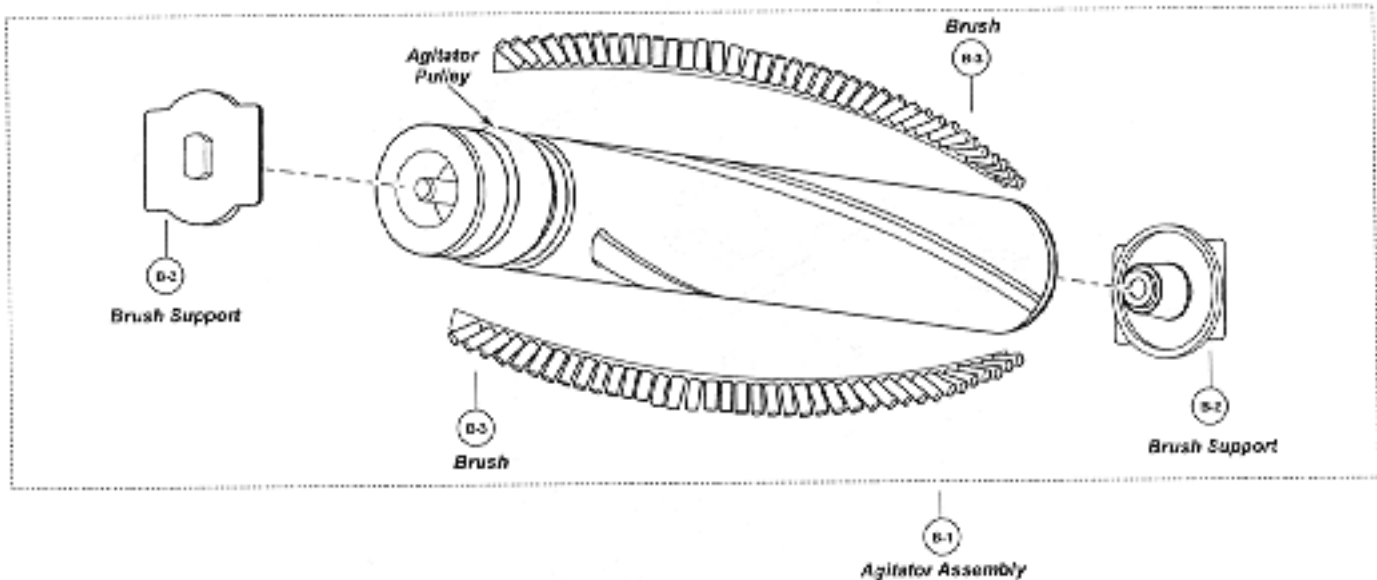

## Nozzle Housing

- 1..... P-10806 ..... Nozzle housing
- 2..... P-10807 ..... Lower Plate Assembly
- 3..... P-10808 ..... Lower Plate
- 4..... P-9766 ..... Body, lower plate
- 5..... P-6140 ..... Screw (body, lower plate)
- 6..... P-10394 ..... Packing, lower plate
- 7..... P-43 ..... Belt cover
- 8..... P-683 ..... Screw, Nozzle
- 9..... P-2444 ..... Latch
- 10..... P-2500 ..... Plastic shaft
- 11..... P-10456 ..... Window cover
- 12..... P-58 ..... Pedal spring
- 13..... P-9846 ..... Stop latch spring
- 14..... P-V270B ..... Belt
- 15..... P-10832 ..... Slider support
- 16..... P-10527 ..... Sliding knob
- 17..... P-10528 ..... Height adjustment cab
- 18..... P-9888 ..... Wheel
- 19..... P-10357 ..... Shaft (wheel)
- 20..... P-6140 ..... Screw (slider support, pedal spring)
- 21..... P-78 ..... Plastic holder
- 22..... P-10304 ..... Nozzle hose

### Agitator Assembly

- 1..... P-10809 .....Agitator Unit
- 2..... P-9906 .....End Cap
- 3..... P-10810 .....Brush Unit