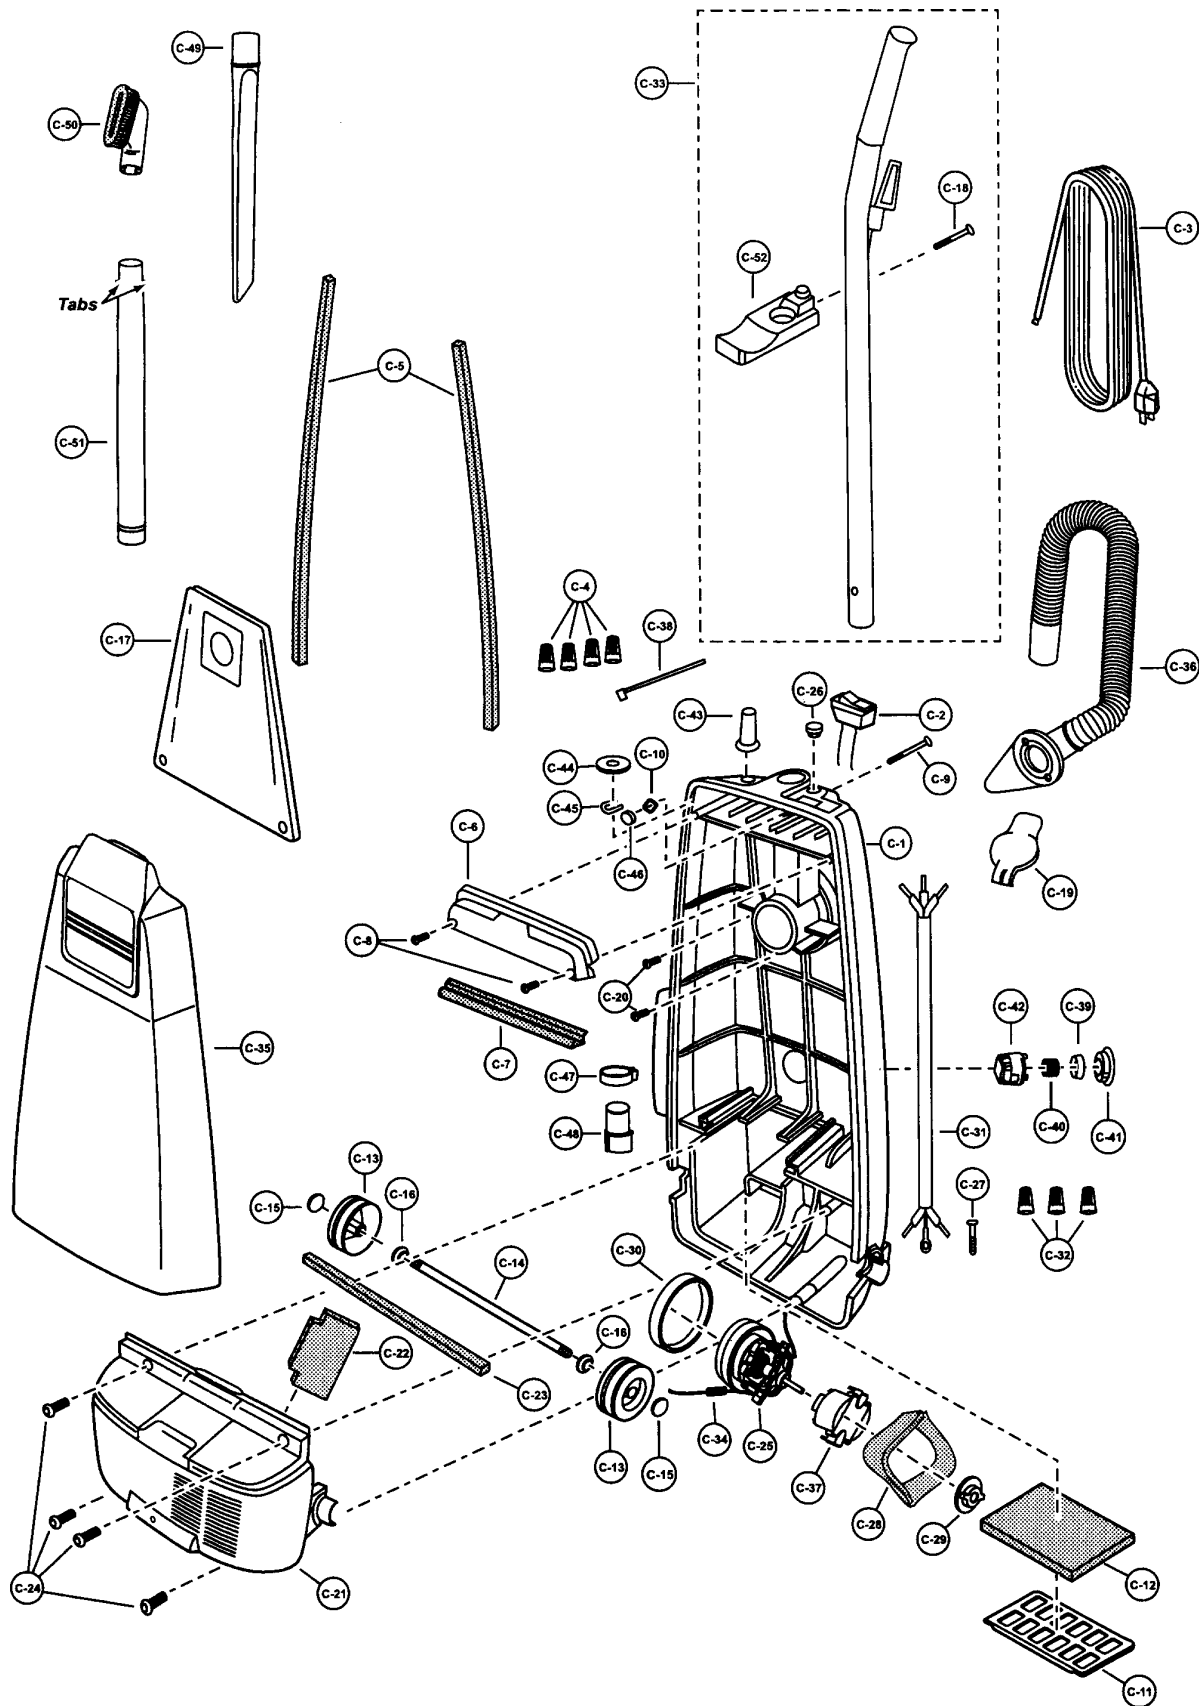

PANASONIC

V-Series

Models: MC-V210, MC-V225

COMMERCIAL