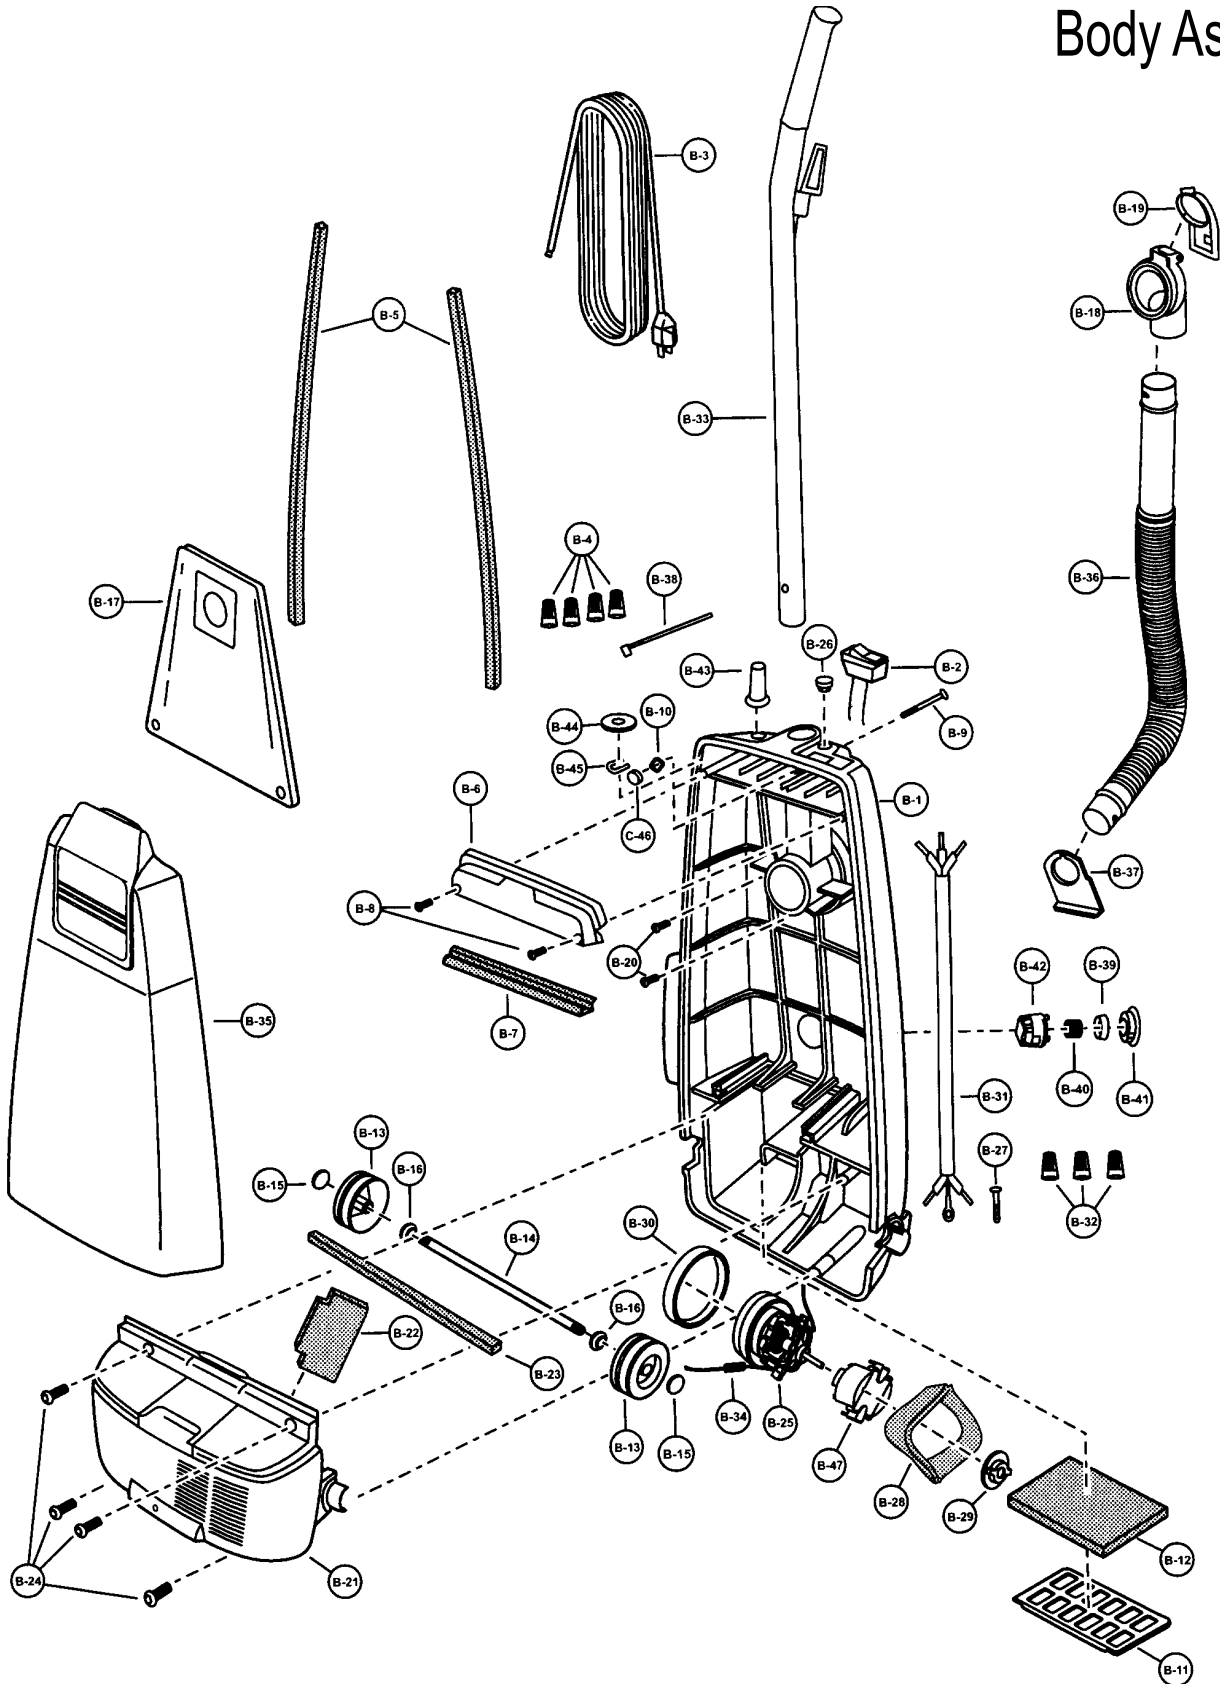

Body Assembly

Body Assembly

- | | | | |
|------------------------|-------------------------|------------------------|-----------------------------|
| 1..... P-10814 | Dust compartment unit | 24..... P-8172 | Screw, motor case |
| 2..... P-10451 | On/Off switch | 25..... P-000629 | Fan motor unit |
| 3..... P-10804 | Power cord | 26..... P-10384 | cover cap |
| 4..... P-000623 | Wire connector | 27..... P-9912 | Screw, ground |
| 5..... P-660106 | Packing, dust container | 28..... P-10670 | Noise suppressor |
| 6..... P-10452 | Switch cover | 29..... P-10338 | Motor support, rear |
| 7..... P-73006 | Packing, switch cover | 30..... P-0293 | Motor support rubber, front |
| 8..... P-000132 | Screw, switch cover | 31..... P-10383 | Wire cord |
| 9..... P-7301 | Handle screw | 32..... P-000623 | Wire connector |
| 10..... P-2117 | Nut, handle screw | 33..... P-11185 | Handle |
| 11..... P-3200 | Filter supporter | 34..... P-10816 | Lead wire assembly |
| 12..... P-375 | Secondary filter | 35..... P-10875 | Dust cover |
| P-9994 | Secondary Filter, HEPA | 36..... P-8917 | Hose |
| 13..... P-111483 | Wheel | 37..... P-2420 | Hose supporter |
| 14..... P-10968 | Shaft, wheel | 38..... P-00104 | Wire tie |
| 15..... P-74009 | Stopper, wheel | 39..... P-000057 | Protector |
| 16..... P-6115 | Washer, wheel | 40..... P-10388 | Protector spring, yellow |
| 17..... P-111387 | Dust bag, type U6 | 41..... P-111416 | Protector supporter |
| 18..... P-000625 | Suction inlet | 42..... P-111417 | Protector case |
| 19..... P-111484 | Cover, suction inlet | 43..... P-10389 | Rubber protector |
| 20..... P-000132 | Screw, suction inlet | 44..... P-10390 | Flat washer, round |
| 21..... P-10383 | Motor case | 45..... P-10391 | Cord retainer |
| 22..... P-201 | Packing, rear cover | 46..... P-6106 | Packing, insulator |
| 23..... P-10825 | Packing, motor case | 47..... P-93033 | Plastic cover, motor |