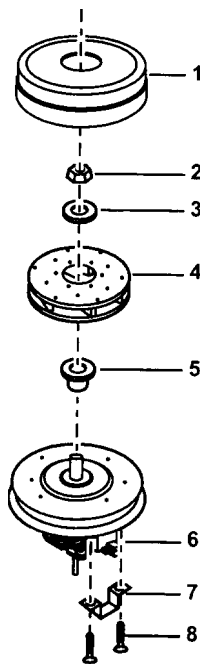

Motor Fan Assembly

1..... P-00067	Fan case
2..... P-000068	Nut
3..... P-000621	Washer (a)
4..... P-000152	Fan
5..... P-000071	Spacer
6..... P-270091	Brush assembly
7..... P-10444	Bracket
8..... P-10445	Screws