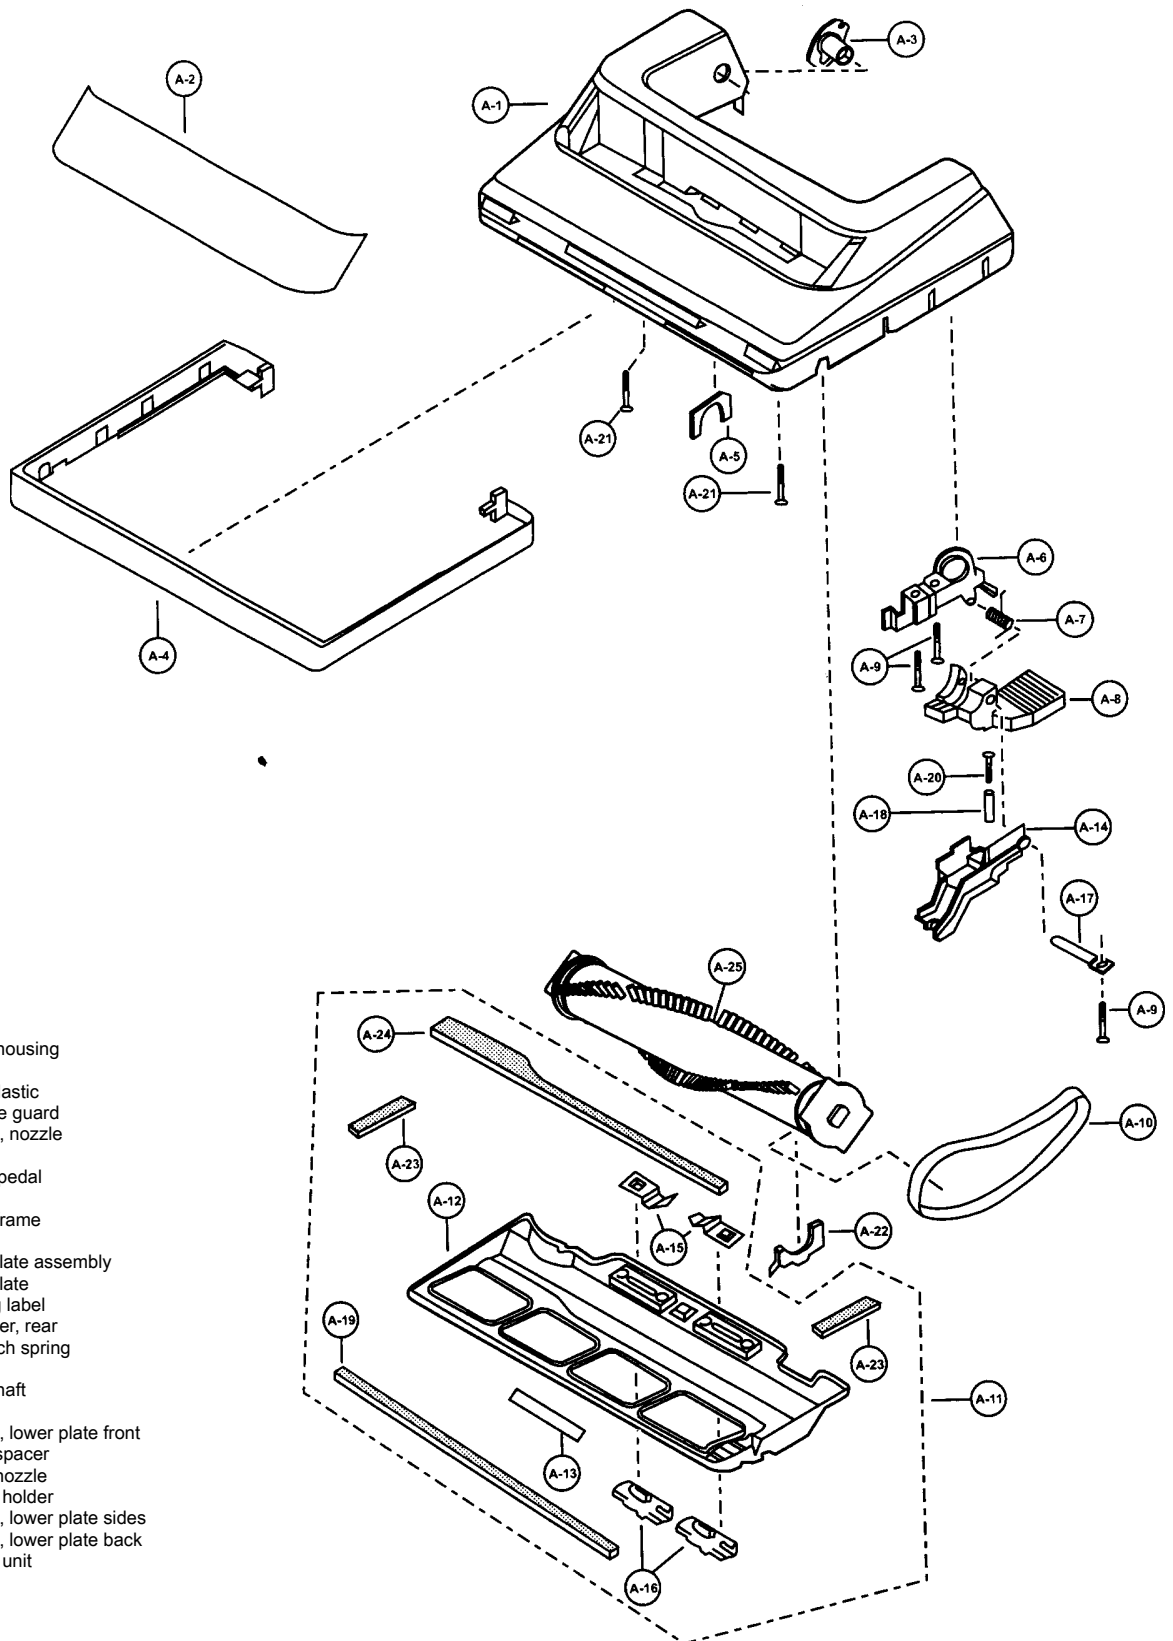

Nozzle Housing

- 1..... P-111481..... Nozzle housing
- 2..... P-10811..... Window
- 3..... P-2500..... Shaft, plastic
- 4..... P-000274..... Furniture guard
- 5..... P-81..... Packing, nozzle
- 6..... P-000095..... Frame
- 7..... P-111427..... Spring, pedal
- 8..... P-4720..... Pedal
- 9..... P-000132..... Screw, frame
- 10..... P-000181..... Belt
- 11..... P-10370..... Lower plate assembly
- 12..... P-10371..... Lower plate
- 13..... P-9826..... Warning label
- 14..... P-1124..... Belt cover, rear
- 15..... P-9846..... Stop latch spring
- 16..... P-2751..... Latch
- 17..... P-00051..... Pedal shaft
- 18..... P-7411..... Spacer
- 19..... P-10373..... Packing, lower plate front
- 20..... P-10812..... Screw, spacer
- 21..... P-683..... Screw, nozzle
- 22..... P-8220..... Agitator holder
- 23..... P-392..... Packing, lower plate sides
- 24..... P-742..... Packing, lower plate back
- 25..... P-111482..... Agitator unit