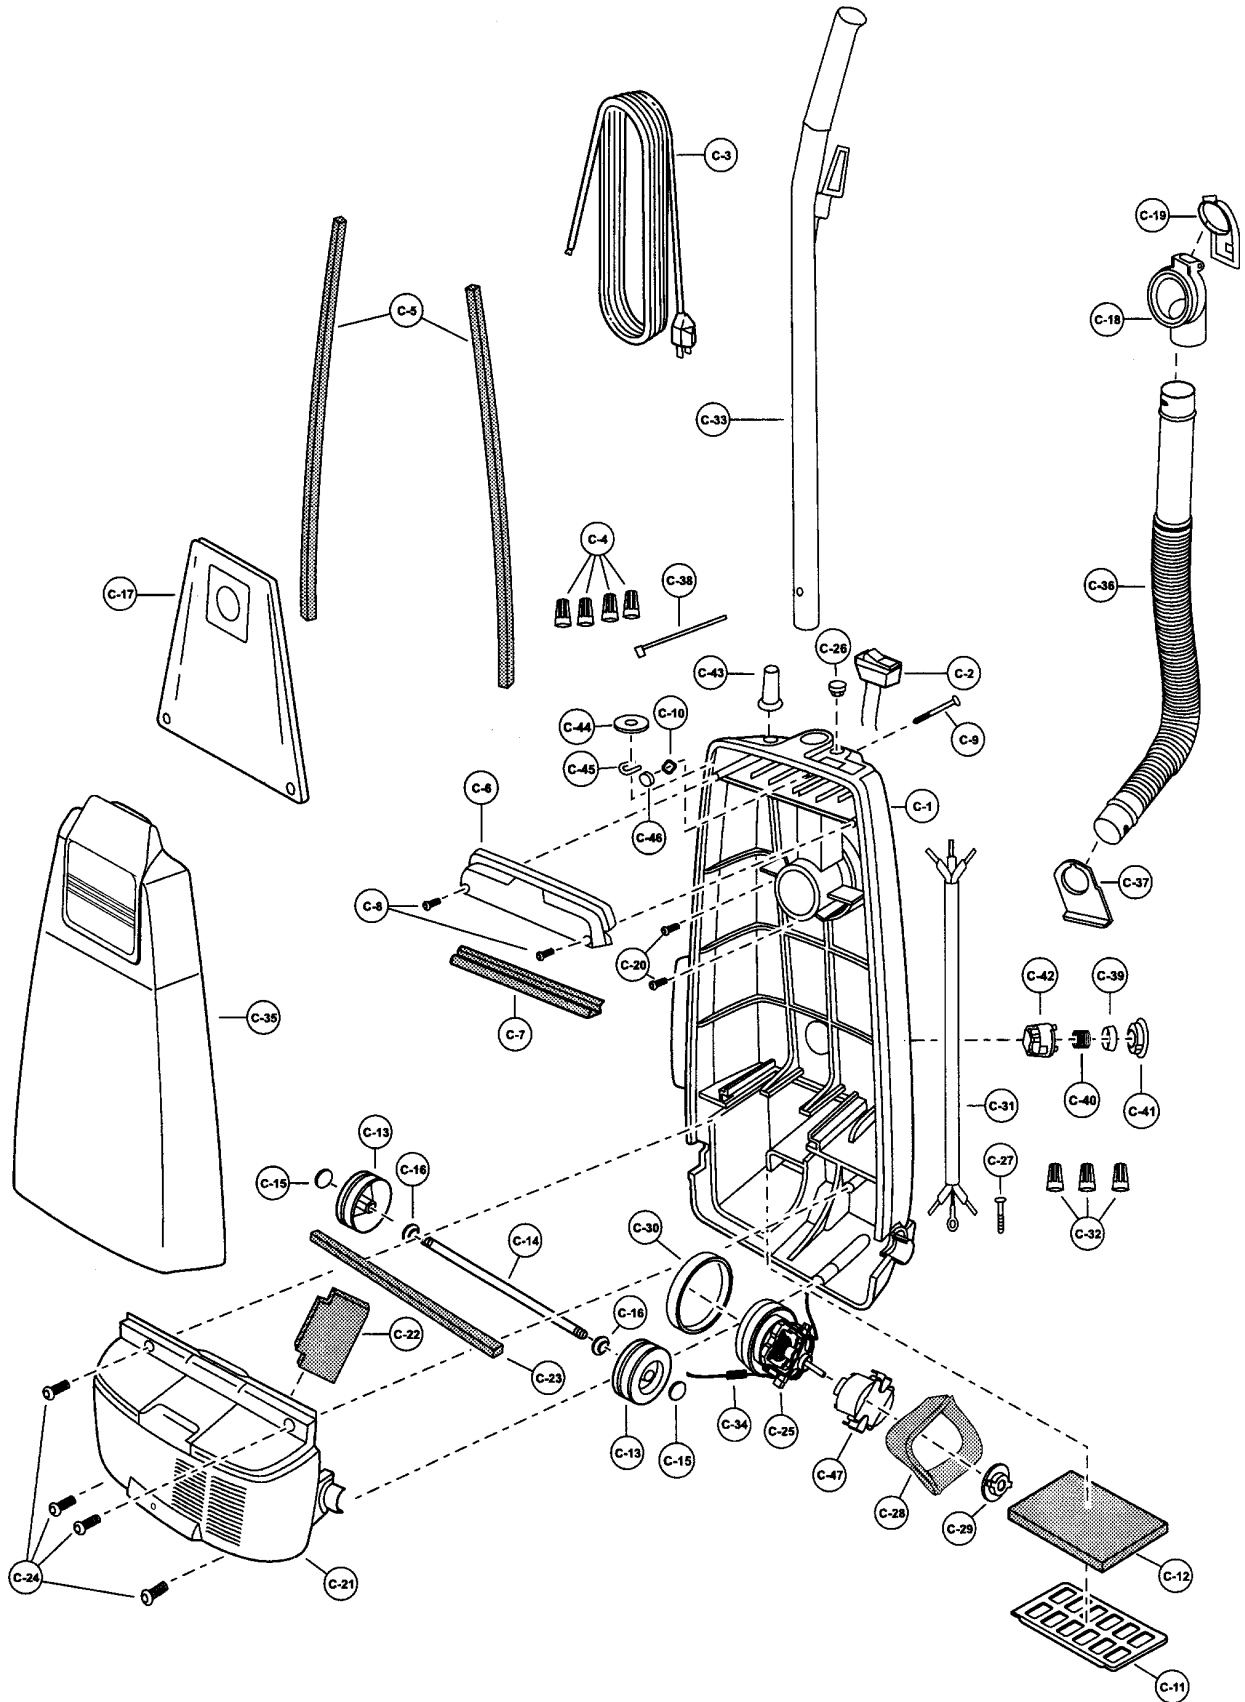

Handle, Bag Cover & Dust Bag

- 1..... P-6800Screw, upper cord hook
- 2..... P-000633Cord Hook, upper
- 3..... P-10593Handle, upper
- 4..... P-10594Bag Support
- 5..... P-10595Cover, top bag retainer
- 6..... P-53701Bag Retainer, top
- 7..... P-10596Bag Cover
- 8..... P-MCV10P.....Paper Bag, U9, each
- 9..... P-6140Screw, lower cord hook
- 10..... P-10597Cord Hook, lower
- 11..... P-10598Handle, lower
- 12..... P-65007Bag Retainer, bottom

- 1..... P-10568 Nozzle Housing
- 2..... P-10811 Window
- 3..... P-2500 Shaft, plastic
- 4..... P-000274 Furniture Guard
- 5..... P-81 Packing, nozzle
- 6..... P-000095 Frame
- 7..... P-000010 Spring, pedal
- 8..... P-4720 Pedal
- 9..... P-6140 Screw, frame
- 10..... P-V270B Belt, UB8, 2 pk
- 11..... P-10370 Lower Plate Assy
- 12..... P-10371 Lower Plate
- 13..... P-9826 Warning label
- 14..... P-1124 Belt Cover, rear
- 15..... P-9846 Stop Latch Spring
- 16..... P-2751 Latch
- 17..... P-00051 Pedal Shaft
- 18..... P-7411 Spacer
- 19..... P-10373 Packing, lower plate front
- 20..... P-10812 Screw, spacer, 10pk
- 21..... P-83 Screw, nozzle, 10pk
- 22..... P-8220 Felt Packing
- 23..... P-392 Packing, lower plate sides
- 24..... P-742 Packing, lower plate back