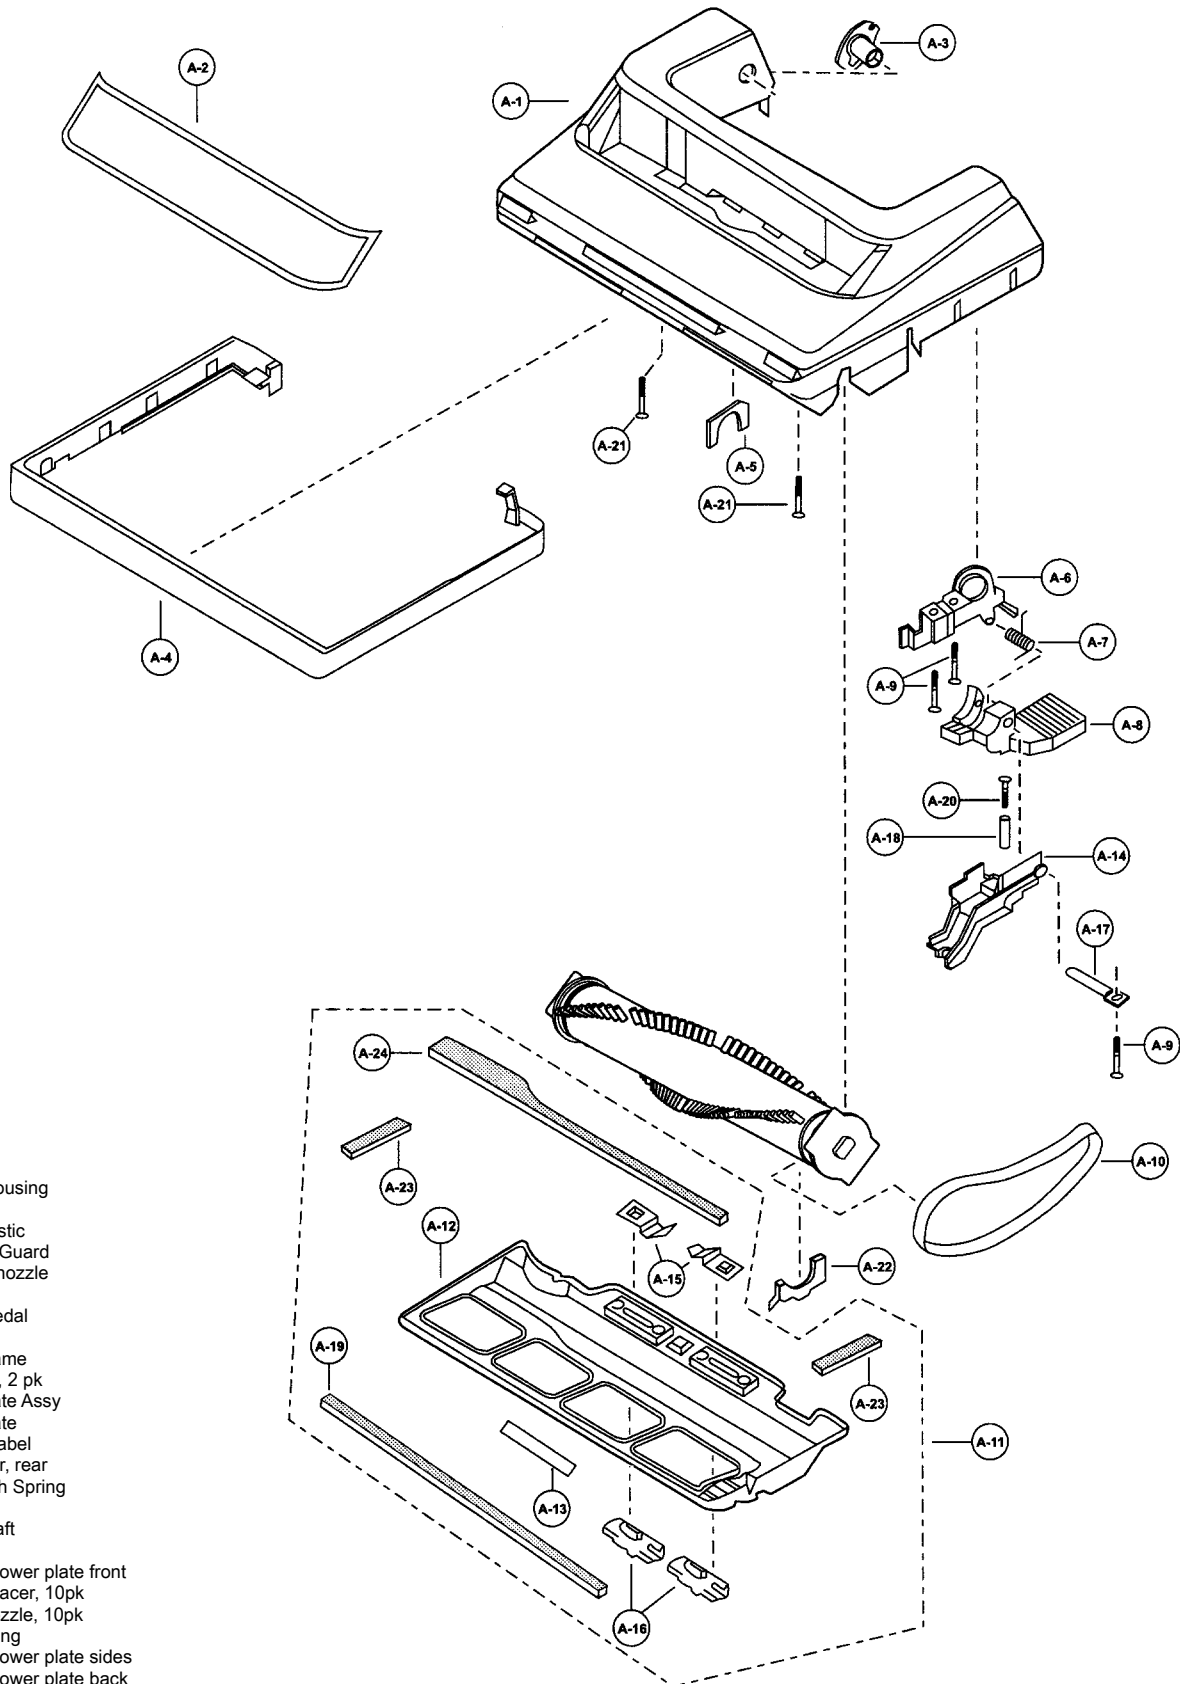

Handle, Bag Cover & Dust Bag

- 1..... P-6800Screw, upper cord hook
- 2..... P-000633Cord Hook, upper
- 3..... P-10593Handle, upper
- 4..... P-10594Bag Support
- 5..... P-10595Cover, top bag retainer
- 6..... P-53701Bag Retainer, top
- 7..... P-10596Bag Cover
- 8..... P-MCV10P.....Paper Bag, U9, each
- 9..... P-6140Screw, lower cord hook
- 10..... P-10597Cord Hook, lower
- 11..... P-10598Handle, lower
- 12..... P-65007Bag Retainer, bottom

- 1..... P-10568 Nozzle Housing
- 2..... P-10811 Window
- 3..... P-2500 Shaft, plastic
- 4..... P-000274 Furniture Guard
- 5..... P-81 Packing, nozzle
- 6..... P-000095 Frame
- 7..... P-000010 Spring, pedal
- 8..... P-4720 Pedal
- 9..... P-6140 Screw, frame
- 10..... P-V270B Belt, UB8, 2 pk
- 11..... P-10370 Lower Plate Assy
- 12..... P-10371 Lower Plate
- 13..... P-9826 Warning label
- 14..... P-1124 Belt Cover, rear
- 15..... P-9846 Stop Latch Spring
- 16..... P-2751 Latch
- 17..... P-00051 Pedal Shaft
- 18..... P-7411 Spacer
- 19..... P-10373 Packing, lower plate front
- 20..... P-10812 Screw, spacer, 10pk
- 21..... P-83 Screw, nozzle, 10pk
- 22..... P-8220 Felt Packing
- 23..... P-392 Packing, lower plate sides
- 24..... P-742 Packing, lower plate back