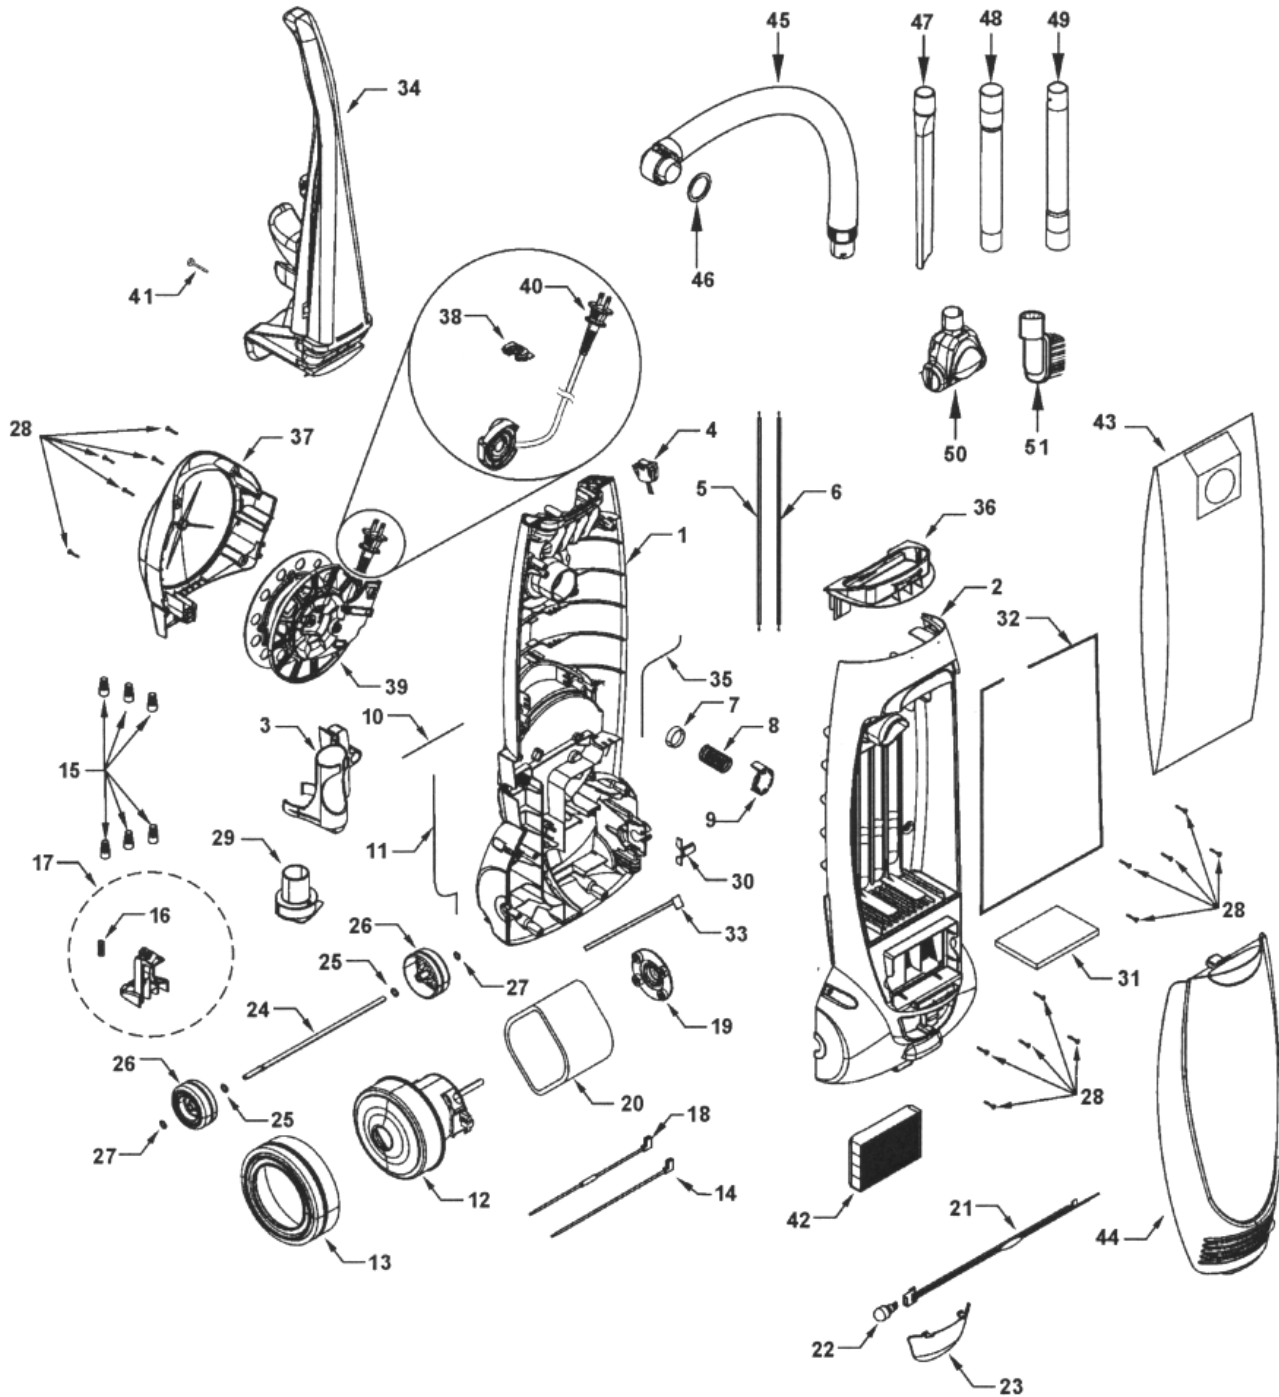

PANASONIC

Models: MC-UG471

BODY

PANASONIC

Models: MC-UG471

BODY

| Index | Part No. | Description |
|-------|----------|----------------------|
| 1 | P-11384 | Dust Compartment |
| 2 | P-11385 | Dust Cover |
| 3 | P-111647 | Wand Holder |
| 4 | P-10451 | On/Off Switch |
| 5 | P-11386 | Lead Wire (white) |
| 6 | P-11387 | Lead Wire (black) |
| 7 | P-10776 | Protector |
| 8 | P-11388 | Protector Spring |
| 9 | P-10661 | Protector Cover |
| 10 | P-11389 | Body Packing Right |
| 11 | P-11390 | Body Packing Left |
| 12 | P-11391 | Motor |
| 13 | P-11392 | Motor Support |
| 14 | P-111569 | Lead Wire |
| 15 | N/A | Crimp Connector |
| 16 | N/A | Cord Reel Spring |
| 17 | P-11393 | Brake Lever Assembly |
| 18 | P-11381 | Lead Wire Assembly |
| 19 | P-11394 | Motor Support |
| 20 | P-10670 | Noise Suppressor |
| 21 | P-11395 | Bulb Socket |
| 22 | P-111574 | Bulb |
| 23 | P-11396 | Window |
| 24 | P-111588 | Wheel Shaft |
| 25 | P-6115 | Washer |
| 26 | P-11318 | Wheel |

| Index | Part No. | Description |
|-------|----------|----------------------------|
| 27 | P-74009 | Wheel Stopper |
| 28 | P-6140 | Screw |
| 29 | P-111556 | Connector Pipe |
| 30 | P-11397 | Plastic Holder |
| 31 | P-11398 | Secondary Filter |
| 32 | N/A | Dust Compartment Packing |
| 33 | P-00104 | Wire Tie |
| 34 | P-11399 | Handle Assembly |
| 35 | P-11400 | Body Packing Right |
| 36 | P-11411 | Tool Caddy |
| 37 | P-11412 | Cord Reel Cover |
| 38 | P-11413 | Cord Guide |
| 39 | P-11414 | Cord Reel Assembly |
| 40 | P-11415 | Contact Disc Assembly |
| 41 | P-11416 | Handle Screw |
| 42 | P-111372 | Exhaust Filter |
| 43 | P-11417 | Dust Bag |
| | P-115P | Paper Bag (3 pack) |
| | P-145M | Paper Bag (micron, 6 pack) |
| 44 | P-11418 | Cover |
| 45 | P-11419 | Hose Assembly |
| 46 | P-10512 | Packing |
| 47 | P-6069 | Crevice Tool |
| 48 | P-111394 | Extension Wand |
| 49 | P-111300 | Extension Wand w/tabs |
| 50 | P-11640 | Air Turbine |
| 51 | P-6088 | Dusting Brush |