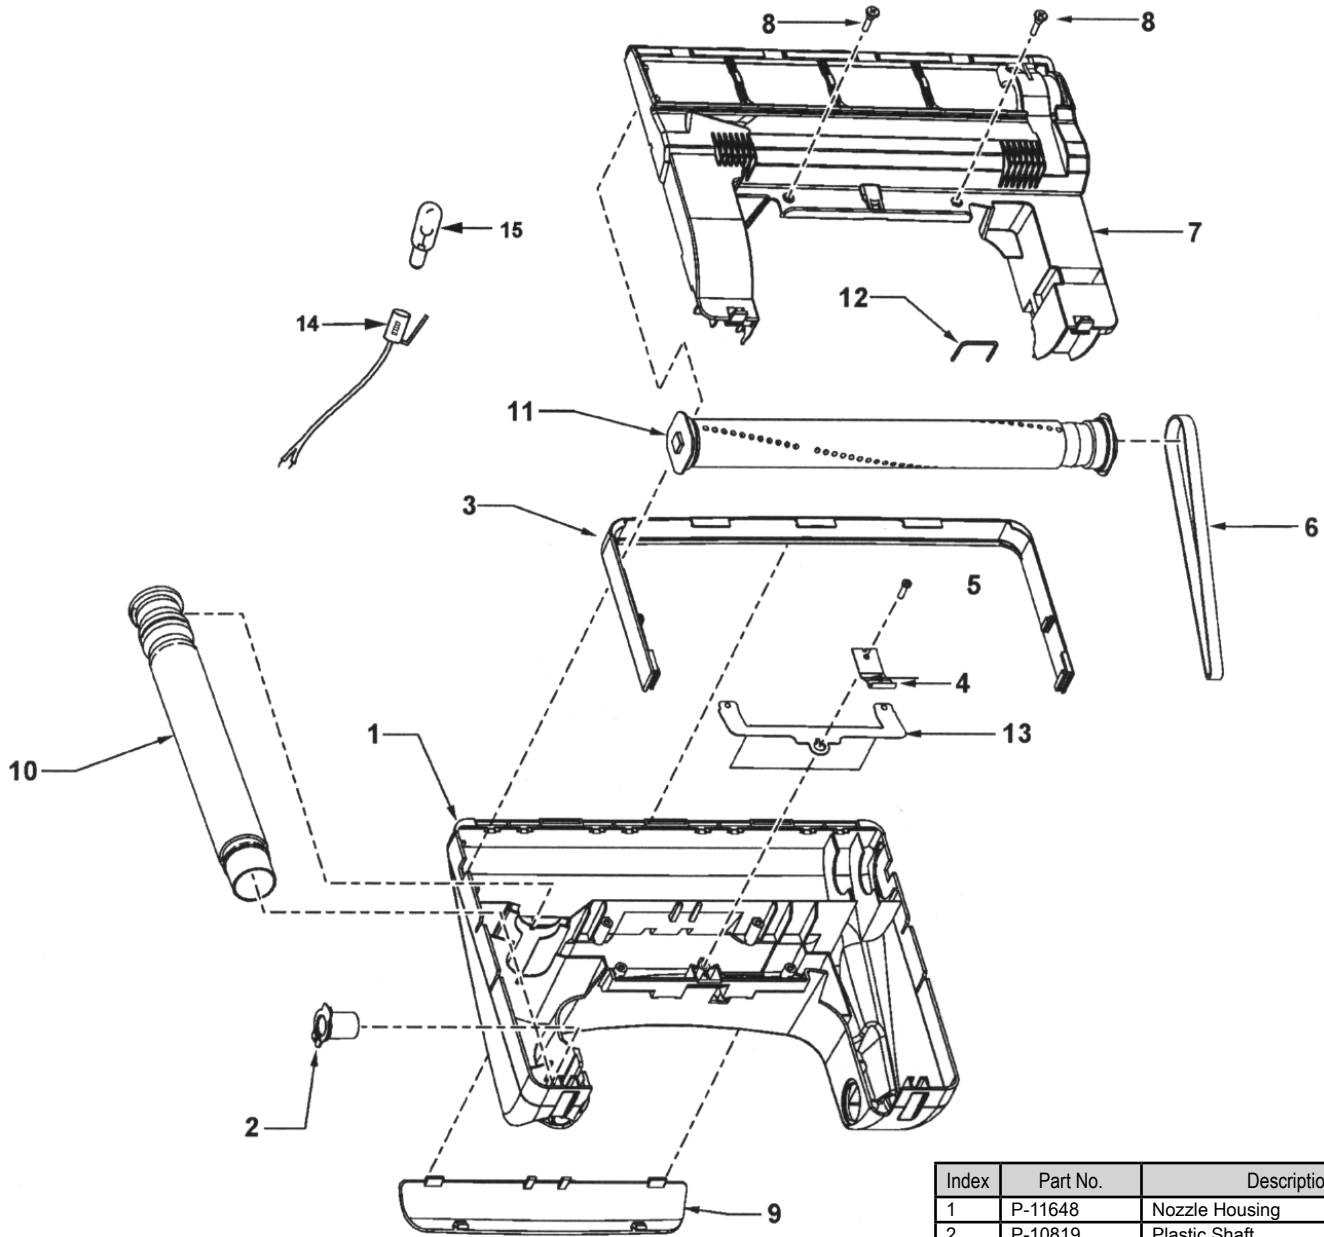

PANASONIC

Models: MC-UG383

BODY

PANASONIC

Models: MC-UG383

BODY

Index	Part No.	Description
1	P-11237	Dust Compartment
2	P-8913	On/Off Switch
3	P-0698	Cord Switch
4	P-6140	Screw (cord stopper)
5	P-111595	Powercord
6	P-000623	Wire Nut
7	P-111748	Packing (dust container)
8	P-111749	Switch Cover
9	P-111752	Packing (switch cover)
10	P-6140	Screw (switch cover)
11	P-7301	Handle Screw
12	P-2117	Nut
13	P-375	Secondary Filter (foam)
14	P-0114	Wheel
15	P-11642	Shaft (wheel)
16	N/A	Stopper (wheel)
17	P-6115	Washer (wheel)
18	P-11643	Dust Bag, Type U6
19	P-11644	Hose Assembly
20	P-11645	Motor Case
21	P-111496	Filter (motor case)
22	P-111497	Packing (motor case)
23	P-8172	Screw (motor case)
24	P-11269	Fan Motor Unit
25	P-10670	Noise Suppressor
26	P-11378	Motor Support Rubber (rear)
27	N/A	Motor Support Rubber (front)
28	P-3820	Wire Cord
29	P-111767	Handle Tube
30	P-111499	Handle Grip (left)
31	P-11646	Handle Grip (right)
32	P-6140	Screw (handle grip)
33	P-111758	Upper Cord Storage Hook
34	P-11379	Lower Cord Storage Hook
35	P-43096	Screw (lower cord storage hook)
36	P-11382	Latch (dust cover)
37	P-00104	Wire Tie
38	P-11647	Dust Cover
39	P-10776	Protector
40	P-10415	Blue Protector Spring
41	P-111672	Protector Cover
42	P-111461	Wand Holder
43	P-6140	Screw (wand holder)
44	P-6140	Screw (suction inlet)
45	P-6106	Insulator Packing (handle screws)
46	P-11381	Lead Assembly
47	P-6088	Dusting Brush
48	P-6069	Crevice Tool
49	P-8180	Extension Wand with tabs
50	P-111394	Extension Wand
51	P-111569	Lead Wire

PANASONIC

Models: MC-UG383

NOZZLE HOUSING

Index	Part No.	Description
1	P-11648	Nozzle Housing
2	P-10819	Plastic Shaft
3	P-11234	Furniture Guard
4	P-11649	Spring (pedal)
5	P-6140	Screw (pedal spring)
6	P-11369	Belt
7	P-11249	Lower Plate
8	P-6140	Screw
9	P-11650	Window Cover
10	P-10304	Nozzle Hose
11	P-111744	Agitator Unit
12	P-43	Belt Cover
13	P-111746	Slider Support
14	P-9367	Bulb Socket
15	P-7550	Light Bulb