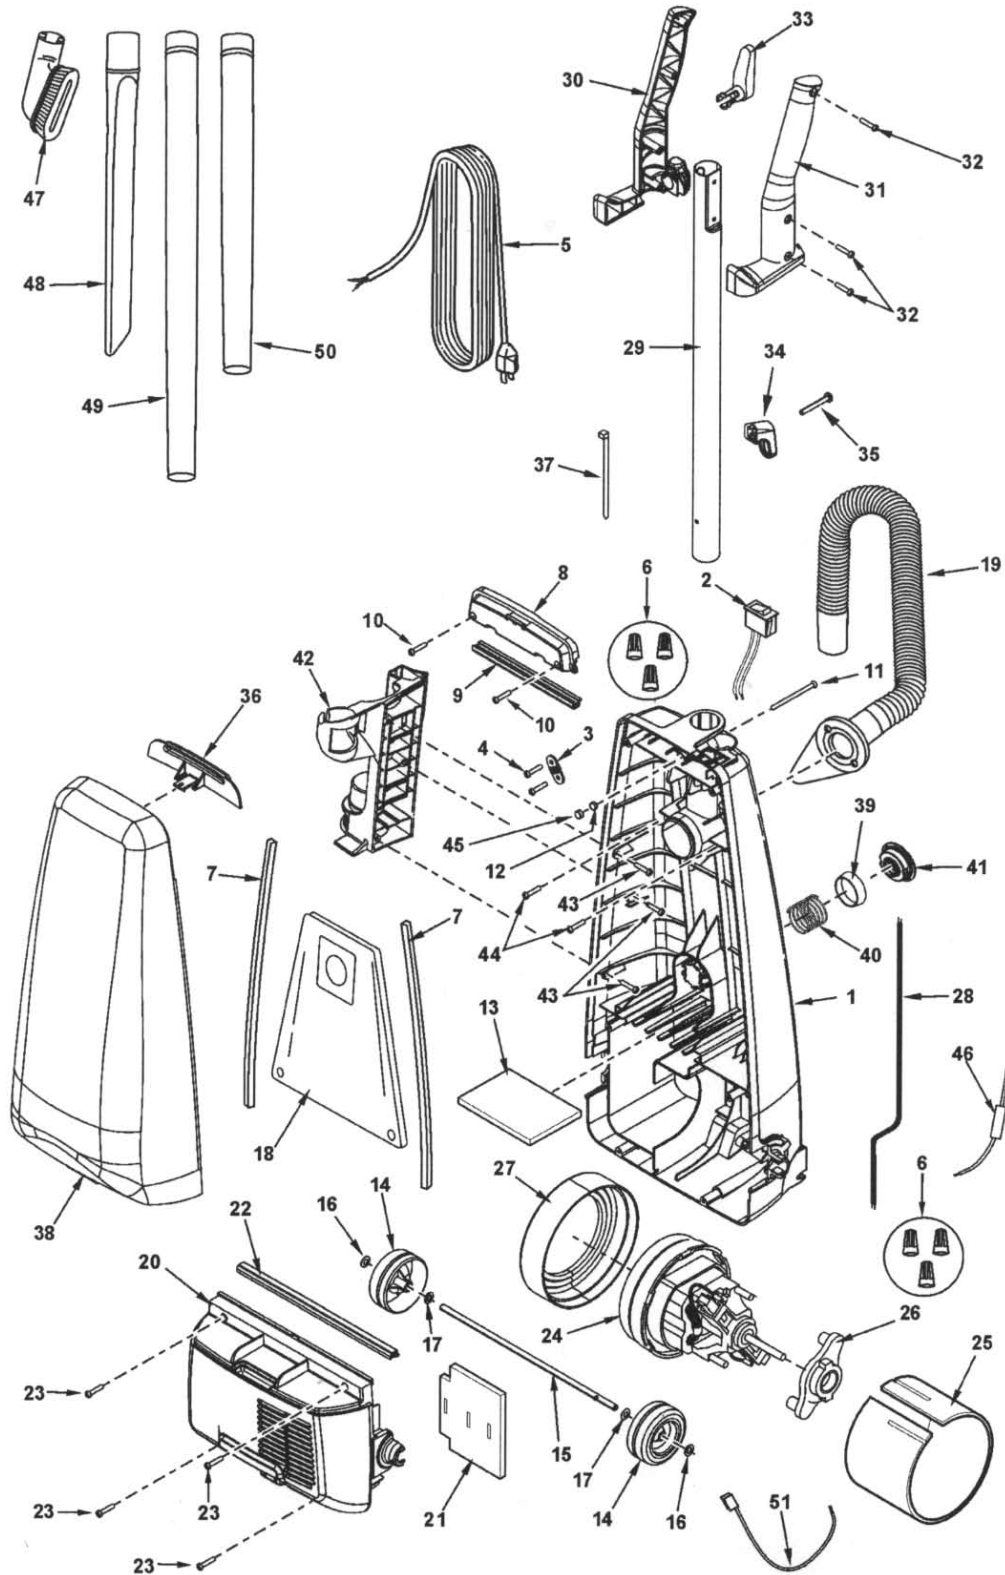

PANASONIC

Models: MC-UG383

BODY

PANASONIC

Models: MC-UG383

BODY

Index	Part No.	Description
1	P-11237	Dust Compartment
2	P-8913	On/Off Switch
3	P-0698	Cord Switch
4	P-6140	Screw (cord stopper)
5	P-111595	Powercord
6	P-000623	Wire Nut
7	P-111748	Packing (dust container)
8	P-111749	Switch Cover
9	P-111752	Packing (switch cover)
10	P-6140	Screw (switch cover)
11	P-7301	Handle Screw
12	P-2117	Nut
13	P-375	Secondary Filter (foam)
14	P-0114	Wheel
15	P-11642	Shaft (wheel)
16	N/A	Stopper (wheel)
17	P-6115	Washer (wheel)
18	P-11643	Dust Bag, Type U6
19	P-11644	Hose Assembly
20	P-11645	Motor Case
21	P-111496	Filter (motor case)
22	P-111497	Packing (motor case)
23	P-8172	Screw (motor case)
24	P-11269	Fan Motor Unit
25	P-10670	Noise Suppressor
26	P-11378	Motor Support Rubber (rear)
27	N/A	Motor Support Rubber (front)
28	P-3820	Wire Cord
29	P-111767	Handle Tube
30	P-111499	Handle Grip (left)
31	P-11646	Handle Grip (right)
32	P-6140	Screw (handle grip)
33	P-111758	Upper Cord Storage Hook
34	P-11379	Lower Cord Storage Hook
35	P-43096	Screw (lower cord storage hook)
36	P-11382	Latch (dust cover)
37	P-00104	Wire Tie
38	P-11647	Dust Cover
39	P-10776	Protector
40	P-10415	Blue Protector Spring
41	P-111672	Protector Cover
42	P-111461	Wand Holder
43	P-6140	Screw (wand holder)
44	P-6140	Screw (suction inlet)
45	P-6106	Insulator Packing (handle screws)
46	P-11381	Lead Assembly
47	P-6088	Dusting Brush
48	P-6069	Crevice Tool
49	P-8180	Extension Wand with tabs
50	P-111394	Extension Wand
51	P-111569	Lead Wire

PANASONIC

Models: MC-UG383

NOZZLE HOUSING

Index	Part No.	Description
1	P-11648	Nozzle Housing
2	P-10819	Plastic Shaft
3	P-11234	Furniture Guard
4	P-11649	Spring (pedal)
5	P-6140	Screw (pedal spring)
6	P-11369	Belt
7	P-11249	Lower Plate
8	P-6140	Screw
9	P-11650	Window Cover
10	P-10304	Nozzle Hose
11	P-111744	Agitator Unit
12	P-43	Belt Cover
13	P-111746	Slider Support
14	P-9367	Bulb Socket
15	P-7550	Light Bulb