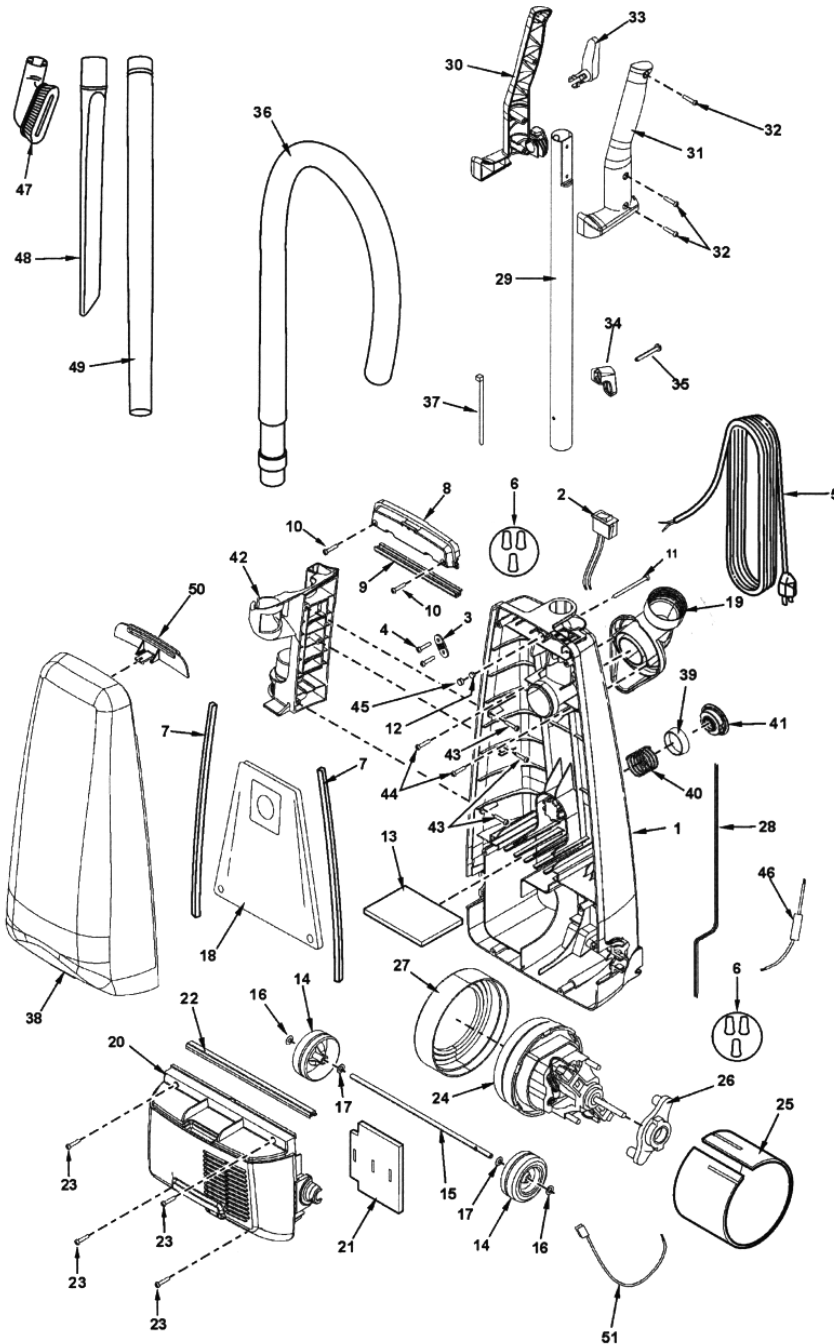

PANASONIC

Models: MC-UG371

BODY

Index	Part No.	Description
1	P-11237	Dust Compartment
2	P-8913	On/Off Switch
3	P-0698	Cord Stopper
4	P-6140	Screw (cord stopper), 10 pack
5	P-111595	Power cord
6	P-11377	Connector (wire crimp), 10 pack
7	P-111748	Packing (dust container), 2 pack
8	P-111749	Switch Cover
9	P-111752	Packing (switch cover)
10	P-6140	Screw (switch cover), 10 pack
11	P-7301	Handle Screw
12	P-2117	Nut
13	P-375	Secondary Filter (foam)
14	P-0114	Wheel
15	N/A	Shaft (wheel)
16	N/A	Stopper (wheel)
17	P-6115	Washer (wheel)
18	P-11376	Dust Bag (Type U6)
19	P-111755	Suction Inlet
20	P-11430	Motor Case
21	P-111496	Filter (motor case)
22	P-111497	Packing (motor case)
23	P-8172	Screw (motor case)
24	P-11269	Fan Motor Unit
25	P-10670	Noise Suppressor
26	P-11378	Motor Support Rubber (rear)
27	N/A	Motor Support Rubber (front)
28	P-3820	Wire Cord
29	P-111776	Handle Tube
30	P-111499	Handle Grip (left)
31	P-11247	Handle Grip (right)
32	P-6140	Screws (handle grip)
33	P-111758	Upper Cord Storage Hook
34	P-11379	Lower Cord Storage Hook
35	P-43096	Screw (lower cord storage hook)
36	P-11242	Extension Cord
37	P-00104	Wire Tie
38	P-11380	Dust Cover
39	P-10776	Protector
40	P-10415	Blue Protector Spring
41	P-111672	Protector Cover
42	P-111500	Wand Holder
43	P-6140	Screw (wand holder)
44	P-6140	Screw (suction inlet)
45	P-6106	Insulator Packing (handle screws)
46	P-11381	Lead Assembly
47	P-6088	Dusting Brush
48	P-6069	Crevice Tool
49	P-60104	Extension Wand
50	P-11382	Latch, Dust Cover
51	P-111569	Lead Wire

NOZZLE HOUSING

Index	Part No.	Description
1	P-11383	Nozzle Housing
2	P-10819	Shaft (plastic)
3	P-11234	Furniture Guard
4	P-58	Spring (pedal)
5	P-6140	Screw (pedal spring)
6	P-11369	Belt
7	P-11249	Lower Plate
8	P-6140	Screw
9	N/A	Window Cover
10	P-10304	Nozzle Hose
11	P-111744	Agitator Unit
12	P-43	Belt Cover
13	P-111746	Slider Support