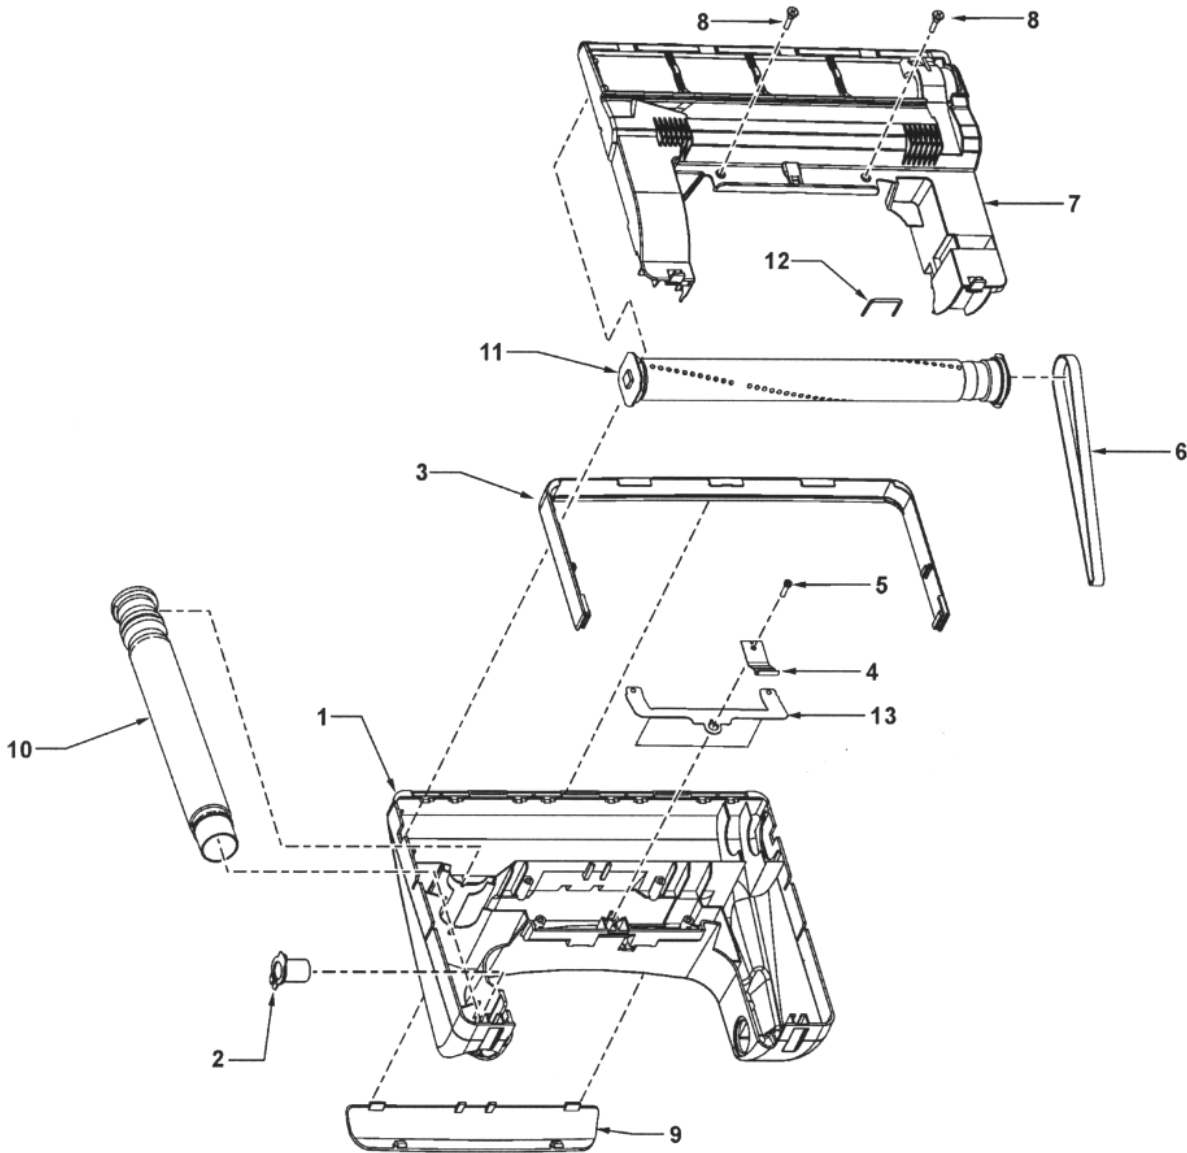

PANASONIC

Models: MC-UG371

BODY

Index	Part No.	Description
1	P-11237	Dust Compartment
2	P-8913	On/Off Switch
3	P-0698	Cord Stopper
4	P-6140	Screw (cord stopper), 10 pack
5	P-111595	Power cord
6	P-11377	Connector (wire crimp), 10 pack
7	P-111748	Packing (dust container), 2 pack
8	P-111749	Switch Cover
9	P-111752	Packing (switch cover)
10	P-6140	Screw (switch cover), 10 pack
11	P-7301	Handle Screw
12	P-2117	Nut
13	P-375	Secondary Filter (foam)
14	P-0114	Wheel
15	N/A	Shaft (wheel)
16	N/A	Stopper (wheel)
17	P-6115	Washer (wheel)
18	P-11376	Dust Bag (Type U6)
19	P-111755	Suction Inlet
20	P-11430	Motor Case
21	P-111496	Filter (motor case)
22	P-111497	Packing (motor case)
23	P-8172	Screw (motor case)
24	P-11269	Fan Motor Unit
25	P-10670	Noise Suppressor
26	P-11378	Motor Support Rubber (rear)
27	N/A	Motor Support Rubber (front)
28	P-3820	Wire Cord
29	P-111776	Handle Tube
30	P-111499	Handle Grip (left)
31	P-11247	Handle Grip (right)
32	P-6140	Screws (handle grip)
33	P-111758	Upper Cord Storage Hook
34	P-11379	Lower Cord Storage Hook
35	P-43096	Screw (lower cord storage hook)
36	P-11242	Extension Cord
37	P-00104	Wire Tie
38	P-11380	Dust Cover
39	P-10776	Protector
40	P-10415	Blue Protector Spring
41	P-111672	Protector Cover
42	P-111500	Wand Holder
43	P-6140	Screw (wand holder)
44	P-6140	Screw (suction inlet)
45	P-6106	Insulator Packing (handle screws)
46	P-11381	Lead Assembly
47	P-6088	Dusting Brush
48	P-6069	Crevice Tool
49	P-60104	Extension Wand
50	P-11382	Latch, Dust Cover
51	P-111569	Lead Wire

NOZZLE HOUSING

Index	Part No.	Description
1	P-11383	Nozzle Housing
2	P-10819	Shaft (plastic)
3	P-11234	Furniture Guard
4	P-58	Spring (pedal)
5	P-6140	Screw (pedal spring)
6	P-11369	Belt
7	P-11249	Lower Plate
8	P-6140	Screw
9	N/A	Window Cover
10	P-10304	Nozzle Hose
11	P-111744	Agitator Unit
12	P-43	Belt Cover
13	P-111746	Slider Support