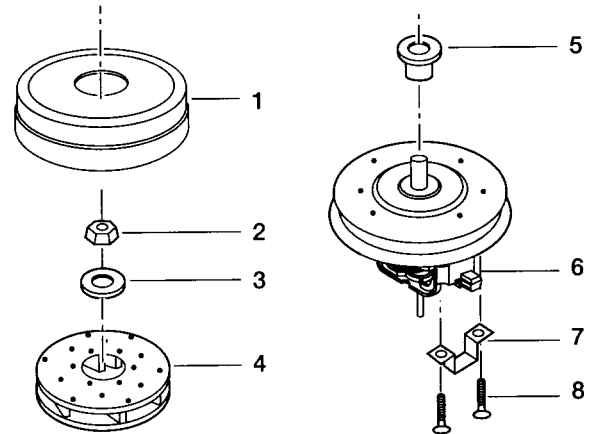

ATTACHMENTS

P-9425 Hose, 5240, 5250, 5255
NLA Wand, 5240, 5250, 5255
NLA Crevice Tool, 5240, 5250, 5255, 5255
P-0091 Dusting Brush, 5240, 5250, 5255
NLA Upholstery Tool, 5240, 5250, 5255

Models: MC-5210, MC-5217, MC-5220, MC-5230, MC-5237,
MC-5240, MC-5250, MC-5255, MC-5267, MC-5277

Fan Assembly

FAN PARTS

- 1..... P-5371 Fan Case, 5240, 5250, 5255
- 2..... NLA Nut, 5240, 5250, 5255
- 3..... NLA Washer, 5240, 5250, 5255
- 4..... NLA Fan, 5240, 5250, 5255
- 5..... N/A Spacer, 5240, 5250, 5255
- 6..... P-0035 Brush Assy, 5240, 5250, 5255
- 7..... P-0044 Bracket, 5240, 5250, 5255
- 8..... P-0037 Screw, 5240, 5255, 5255