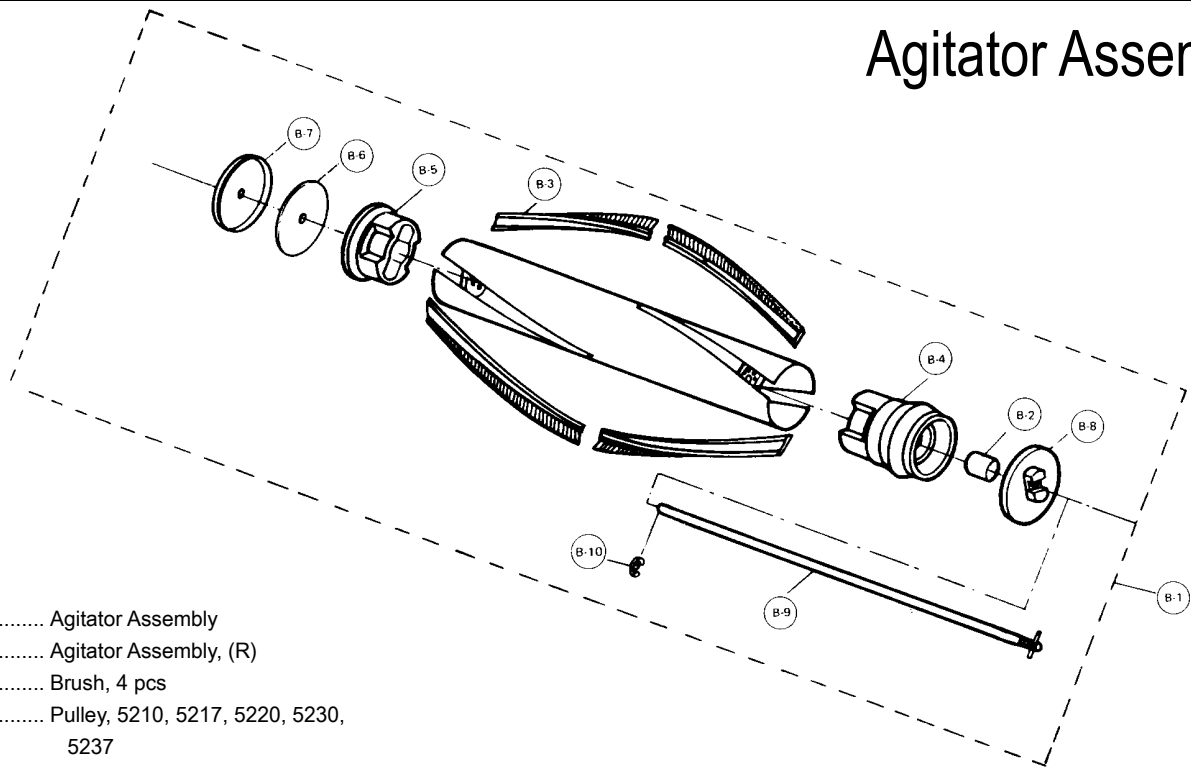

Agitator Assembly

- 1..... NLA ..... Agitator Assembly
- 1..... P-510..... Agitator Assembly, (R)
- 2..... P-85..... Brush, 4 pcs
- 3..... N/A ..... Pulley, 5210, 5217, 5220, 5230,
  5237
- 3..... NLA ..... Pulley, 5267, 5277
- 4..... P-4101..... Pulley, 5210, 5220, 5230, 5237
- 4..... NLA ..... Holder, 5217, 5267, 5277
- 5..... P-321..... Filter, 5210, 5220, 5230, 5237
- 5..... NLA ..... Filter, 5217
- 5..... NLA ..... Filter, 5267, 5277
- 6..... N/A ..... End Cap, left, 5210, 5220, 5230
  5237
- 6..... N/A ..... End Cap, left, 5217
- 6..... N/A ..... End Cap, left, 5267, 5277
- 7..... NLA ..... End Cap, right, 5210, 5220,
  5230, 5237
- 7..... NLA ..... End Cap, right, 5217
- 7..... NLA ..... End Cap, right, 5267, 5277

- 8..... NLA ..... Shaft
- 9..... NLA ..... E-Clip, 5210, 5217, 5220, 5230
- 9..... NLA ..... E-Clip, 5267, 5277
- 10..... NLA ..... Spacer

MODELS 5240, 5250, 5255

- P-9212..... Agitator Body Only
- P-0693..... End Cap "A"
- P-0694..... End Cap "B"
- P-0030..... Washer