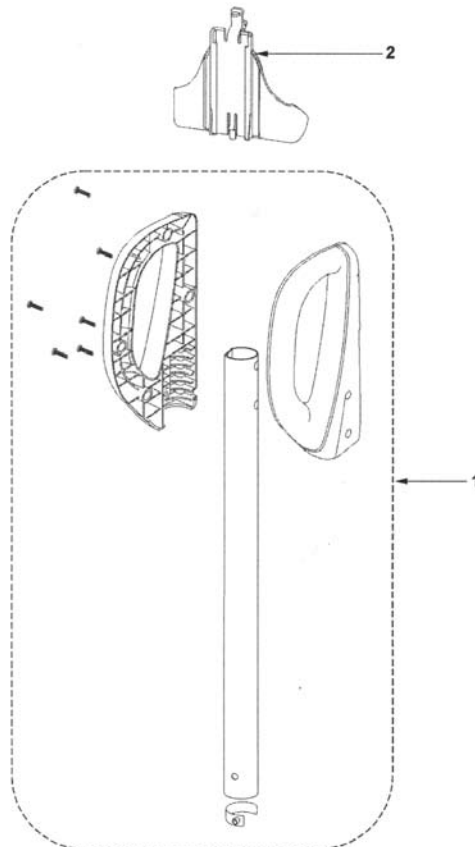

PANASONIC

Models: MC-UL675

NOZZLE

Index	Part No.	Description
1	N/A	Nozzle Housing
2	P-11426	Upper Body
3	P-10357	Roller Shaft
4	N/A	Nozzle Roller Assembly
5	P-11427	Body Cap
6	P-6140	Screw (10 pack)
7	P-11421	Furniture Guard
8	P-11599	Belt Shifter Assembly
9	N/A	Pedal Shaft
10	P-9857	Pedal Spring
11	P-11424	Pedal
12	P-4104	Screw (10 pack)
13	P-683	Screw for body (10 pack)
14	P-11600	Nozzle Packing (foam)
15	N/A	Nozzle Hose
16	P-11371	Agitator Unit
17	P-11369	Belt
18	P-11422	Lower Plate
20	P-11423	Latch
21	P-111641	Belt Guard
22	N/A	Floor Nozzle Spring
23	P-10835	Foot Pedal Cover
24	P-11601	Spring
25	P-11428	Nozzle Roller Cam

HANDLE

Index	Part No.	Description
1	N/A	Handle Assembly
2	N/A	Tool Caddy