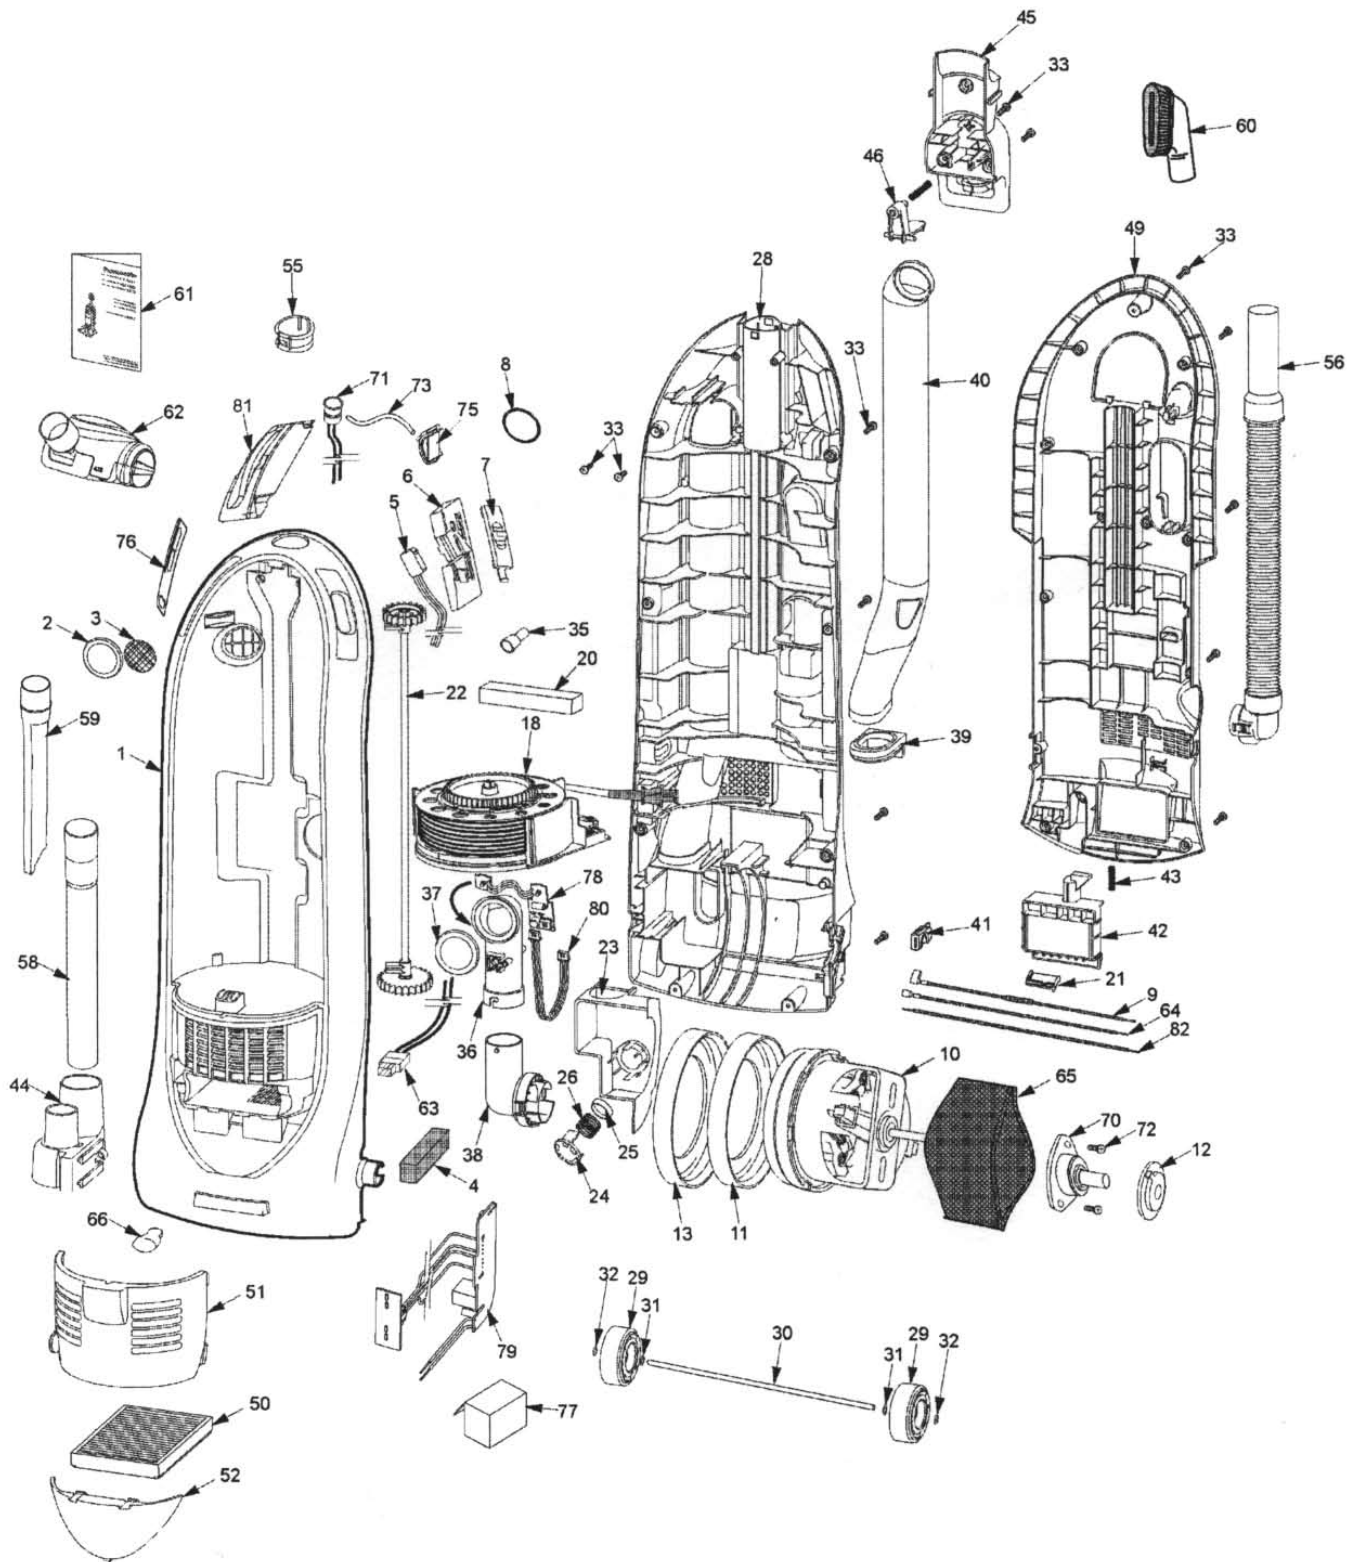

PANASONIC

Models: MC-UL675

BODY

PANASONIC

Models: MC-UL675

BODY

Index	Part No.	Description
1	N/A	Dust Cover DECO
2	N/A	Dust Packing
3	N/A	Secondary Filter
4	N/A	Secondary Filter
5	N/A	Switch Assembly
6	N/A	Body Support A
7	N/A	Switch Knob
8	N/A	Dust Packing
9	P-11381	Lead Assembly
10	N/A	Fan Motor (RCM)
11	N/A	Motor Cap
12	N/A	Motor Support Rubber
13	N/A	Motor Support Rubber
18	N/A	Cord Reel Assembly
20	N/A	Packing
21	N/A	Plastic Holder
22	N/A	Gear Assembly
23	N/A	Air Inlet Guide
24	P-10661	Protector Cover
25	P-10776	Protector
26	P-11186	Protector Spring (finished)
28	N/A	Dust Compartment
29	N/A	Wheel Unit
30	P-111588	Roller Shaft
31	P-6115	Washer (10 pack)
32	P-74009	Stopper Wheel
33	P-6140	Screw (10 pack)
35	N/A	Connector (wire crimp)
36	N/A	Air Guide
37	N/A	Dust Packing
38	N/A	Air Guide Left
39	N/A	Seal
40	N/A	Air Guide Right

Index	Part No.	Description
41	P-11413	Cord Guide
42	N/A	Cord Rewind Button
43	N/A	Spring
44	N/A	Extension Wand Holder
45	N/A	Handle Carry
46	N/A	Service (button unit)
49	N/A	Cover
50	N/A	Exhaust Filter
51	N/A	Filter Cover
52	N/A	Window
55	N/A	Handle Grommet
56	N/A	Hose
58	P-111300	Extension Wand
59	P-6069	Crevice Tool (long)
60	P-6088	Dusting Brush Unit
61	P-11598	Operating Instruction
62	N/A	Turbine Unit
63	N/A	Bulb Socket
64	N/A	Lead Wire (white)
65	P-10670	Noise Suppressor
66	P-111574	Bulb (light)
70	N/A	Flange
71	N/A	Performance Indicator
72	P-111433	Screw (10 pack)
73	N/A	Tube Adapter (vac switch)
75	N/A	Fitting A
76	N/A	Screw (10 pack)
77	N/A	Partition Board
78	N/A	PCB Dirt Sensor
79	N/A	PCB B Unit
80	N/A	Wire Harness
81	N/A	Indicator Window
82	N/A	Lead Wire (white)