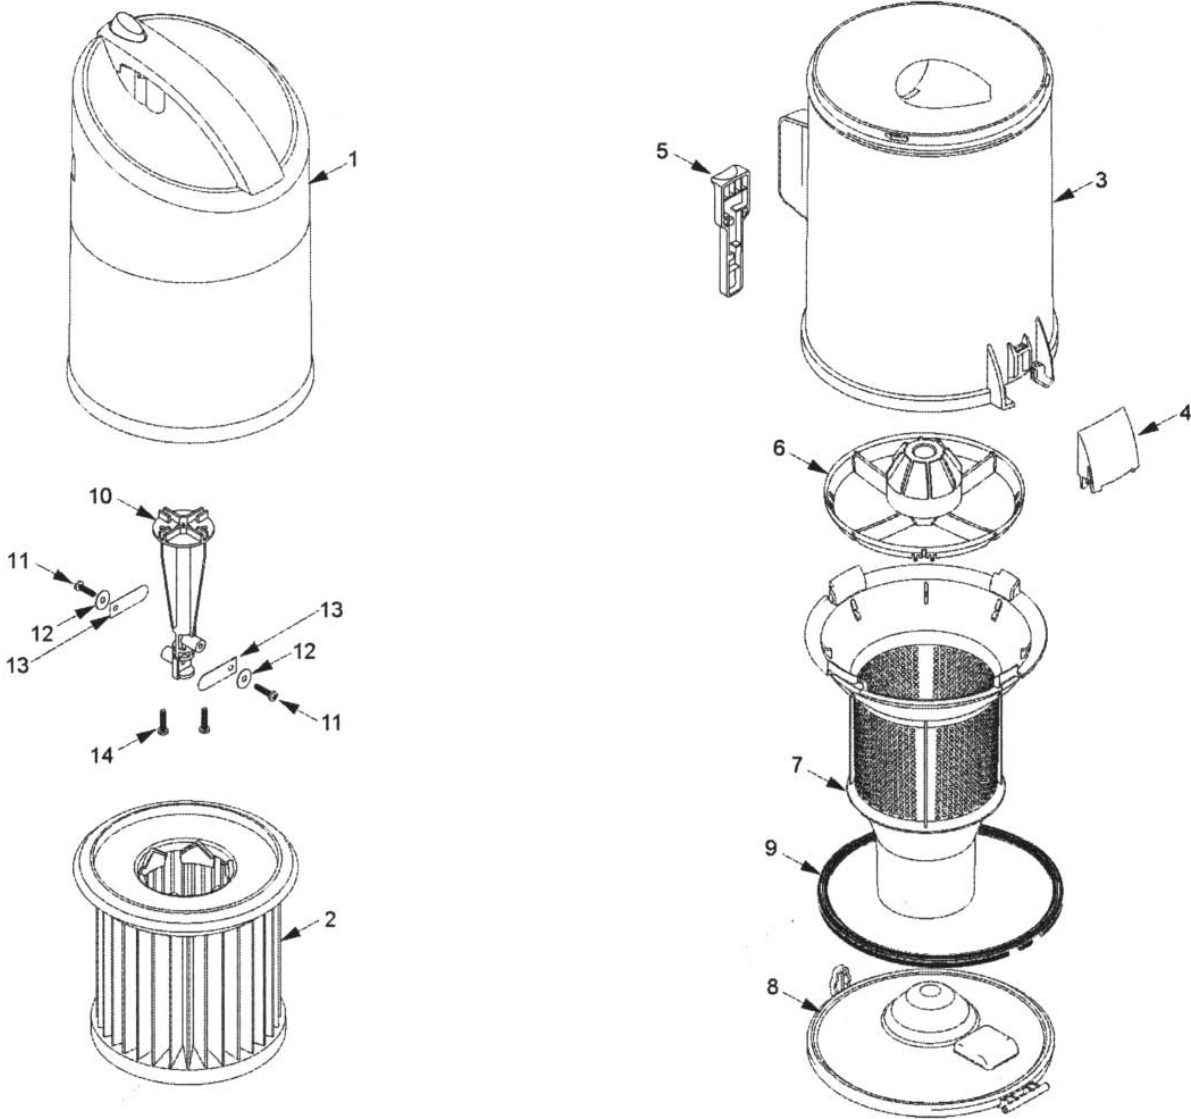

Index	Part No.	Description
41	P-11413	Cord Guide
42	N/A	Cord Rewind Button
43	N/A	Spring
44	N/A	Extension Wand Holder
45	N/A	Handle Carry
46	N/A	Service (button unit)
49	N/A	Cover
50	N/A	Exhaust Filter
51	N/A	Filter Cover
52	N/A	Window
55	N/A	Handle Grommet
56	N/A	Hose
58	P-111300	Extension Wand
59	P-6069	Crevice Tool (long)
60	P-6088	Dusting Brush Unit
61	P-11598	Operating Instruction
62	N/A	Turbine Unit
63	N/A	Bulb Socket
64	N/A	Lead Wire (white)
65	P-10670	Noise Suppressor
66	P-111574	Bulb (light)
70	N/A	Flange
71	N/A	Performance Indicator
72	P-111433	Screw (10 pack)
73	N/A	Tube Adapter (vac switch)
75	N/A	Fitting A
76	N/A	Screw (10 pack)
77	N/A	Partition Board
78	N/A	PCB Dirt Sensor
79	N/A	PCB B Unit
80	N/A	Wire Harness
81	N/A	Indicator Window
82	N/A	Lead Wire (white)

PANASONIC

Models: MC-UL675

NOZZLE

PANASONIC

Models: MC-UL675

NOZZLE

Index	Part No.	Description
1	N/A	Nozzle Housing
2	P-11426	Upper Body
3	P-10357	Roller Shaft
4	N/A	Nozzle Roller Assembly
5	P-11427	Body Cap
6	P-6140	Screw (10 pack)
7	P-11421	Furniture Guard
8	P-11599	Belt Shifter Assembly
9	N/A	Pedal Shaft
10	P-9857	Pedal Spring
11	P-11424	Pedal
12	P-4104	Screw (10 pack)
13	P-683	Screw for body (10 pack)
14	P-11600	Nozzle Packing (foam)
15	N/A	Nozzle Hose
16	P-11371	Agitator Unit
17	P-11369	Belt
18	P-11422	Lower Plate
20	P-11423	Latch
21	P-111641	Belt Guard
22	N/A	Floor Nozzle Spring
23	P-10835	Foot Pedal Cover
24	P-11601	Spring
25	P-11428	Nozzle Roller Cam

HANDLE

Index	Part No.	Description
1	N/A	Handle Assembly
2	N/A	Tool Caddy

PANASONIC

Models: MC-UL675

DUST BIN

Index	Part No.	Description
1	N/A	Dust Box Lid Unit
2	N/A	Filter Unit
3	N/A	Filter Case
4	N/A	Lid Holding Bracket
5	N/A	Slider
6	N/A	Supporter Belt
7	N/A	Pre-Filter
8	N/A	Dust Box Plate
9	N/A	Gasket C
10	N/A	Spring Holder
11	P-11597	Screw (10 pack)
12	N/A	Washer (10 pack)
13	N/A	Spring Filter
14	P-10500	Screw (10 pack)