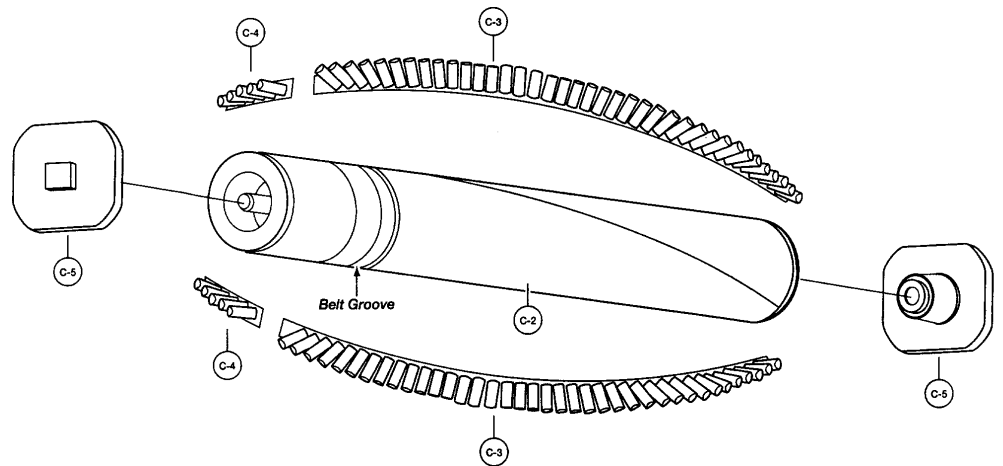

Agitator Assembly

1 ..... P-9299 ..... Agitator Assembly, complete
2 ..... P-8409 ..... Agitator Body
3 ..... P-7809 ..... Brush, long
4 ..... P-7909 ..... Brush, short
5 ..... P-9906 ..... Bearing Unit