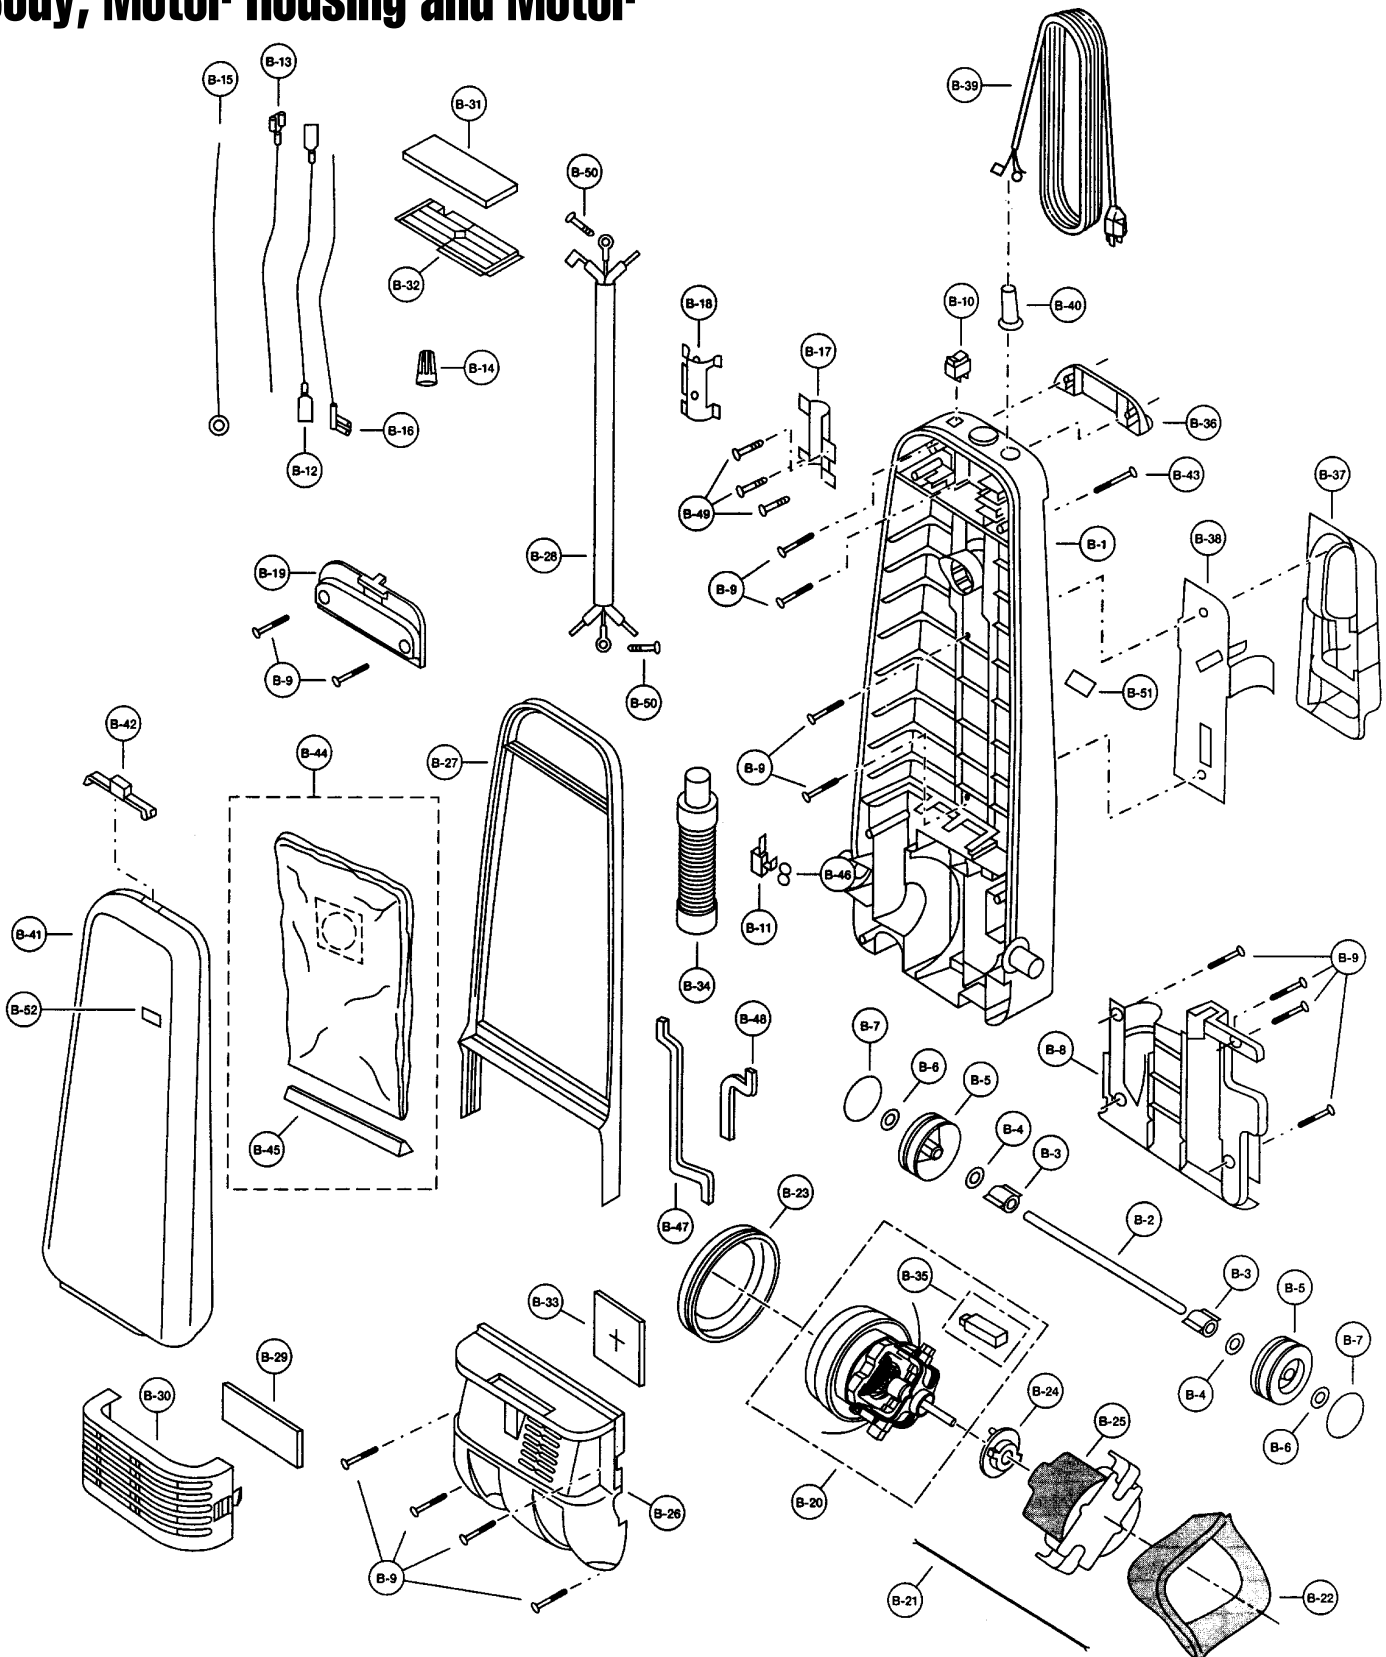

Body, Motor Housing and Motor