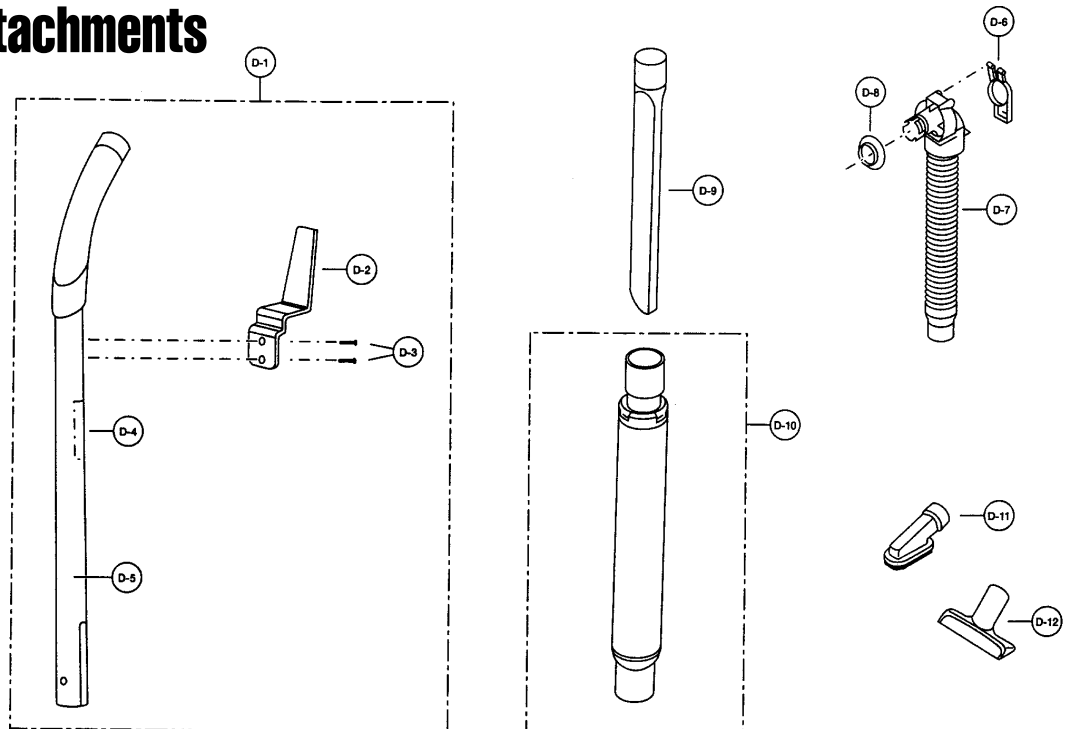

Agitator Assembly

1 P-9299 Agitator Assembly, complete
2 P-8409 Agitator Body
3 P-7809 Brush, long
4 P-7909 Brush, short
5 P-9906 Bearing Unit

Handle, Hose & Attachments

1 P-9509 Handle Assembly
2 P-000633 Cord Hook
3 P-000015 Screw, cord hook
4 P-3305 Label, caution
5 P-000631 Handle
6 P-8972 Suction Inlet Cover
7 P-8170 Hose Unit, stretch
8 P-9894 Packing, suction inlet
9 P-6064 Crevice Tool
10 P-9895 Wand, telescoping
11 P-6088 Dusting Brush
12 P-6620 Upholstery Nozzle