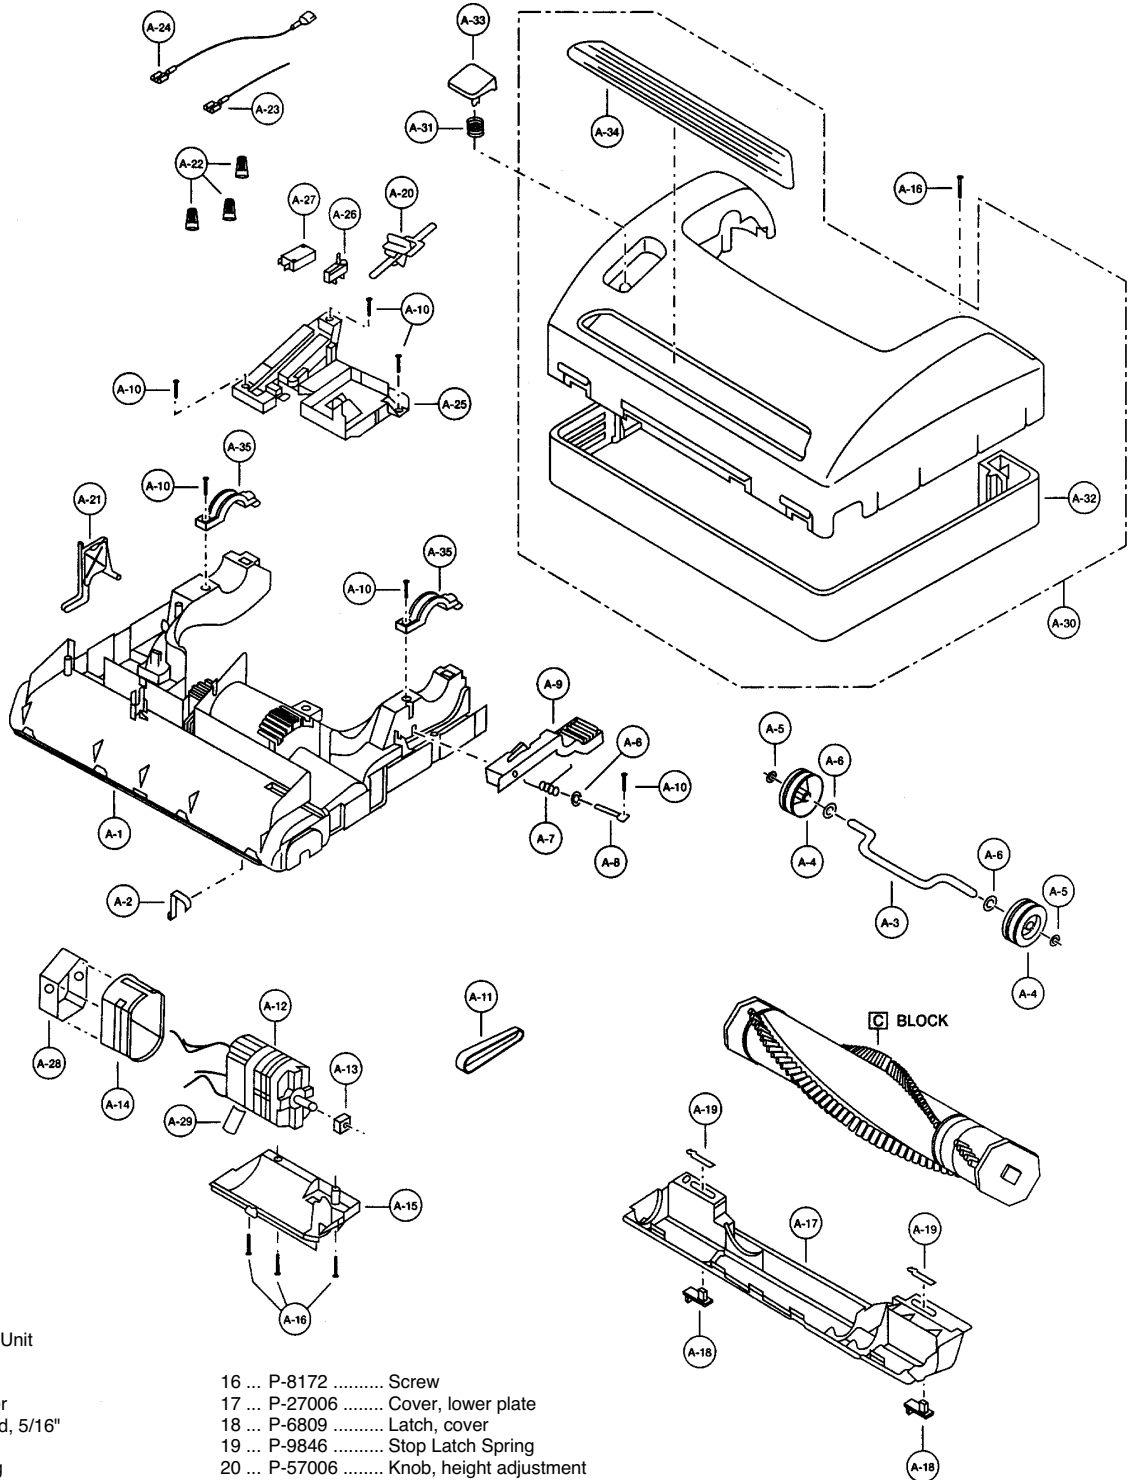

Power Nozzle and Agitator Assembly

- 1 P-3006 Lower Body Unit
- 2 P-74009 Belt Guard
- 3 P-4505 Axle, front
- 4 P-90016 Nozzle Roller
- 5 P-681689 Spring, round, 5/16"
- 6 P-681384 Washer
- 7 P-5702 Pedal Spring
- 8 P-106061 Shaft, pedal
- 9 P-4707 Pedal, handle release
- 10 P-6140 Screw
- 11 P-290B Belt
- 12 P-9111 Motor Assembly
- 13 P-000353 Seal, motor shaft
- 14 P-7011 Motor Support
- 15 P-2905 Motor Holder

- 16 P-8172 Screw
- 17 P-27006 Cover, lower plate
- 18 P-6809 Latch, cover
- 19 P-9846 Stop Latch Spring
- 20 P-57006 Knob, height adjustment
- 21 P-61009 Height Adjustment Cam
- 22 P-000623 Wire Nut
- 23 P-35009 Lead Wire, black
- 24 P-46009 Lead Wire, red
- 25 P-53106 Support Slider
- 26 P-76009 Protector Overload
- 27 P-1009 Switch, on/off, bare floor
- 28 P-58009 Motor, brush shroud

Agitator Assembly

1 P-9299 Agitator Assembly, complete
2 P-8409 Agitator Body
3 P-7809 Brush, long
4 P-7909 Brush, short
5 P-9906 Bearing Unit

Handle, Hose & Attachments

1 P-9509 Handle Assembly
2 P-000633 Cord Hook
3 P-000015 Screw, cord hook
4 P-3305 Label, caution
5 P-000631 Handle
6 P-8972 Suction Inlet Cover
7 P-8170 Hose Unit, stretch
8 P-9894 Packing, suction inlet
9 P-6064 Crevice Tool
10 P-9895 Wand, telescoping
11 P-6088 Dusting Brush
12 P-6620 Upholstery Nozzle