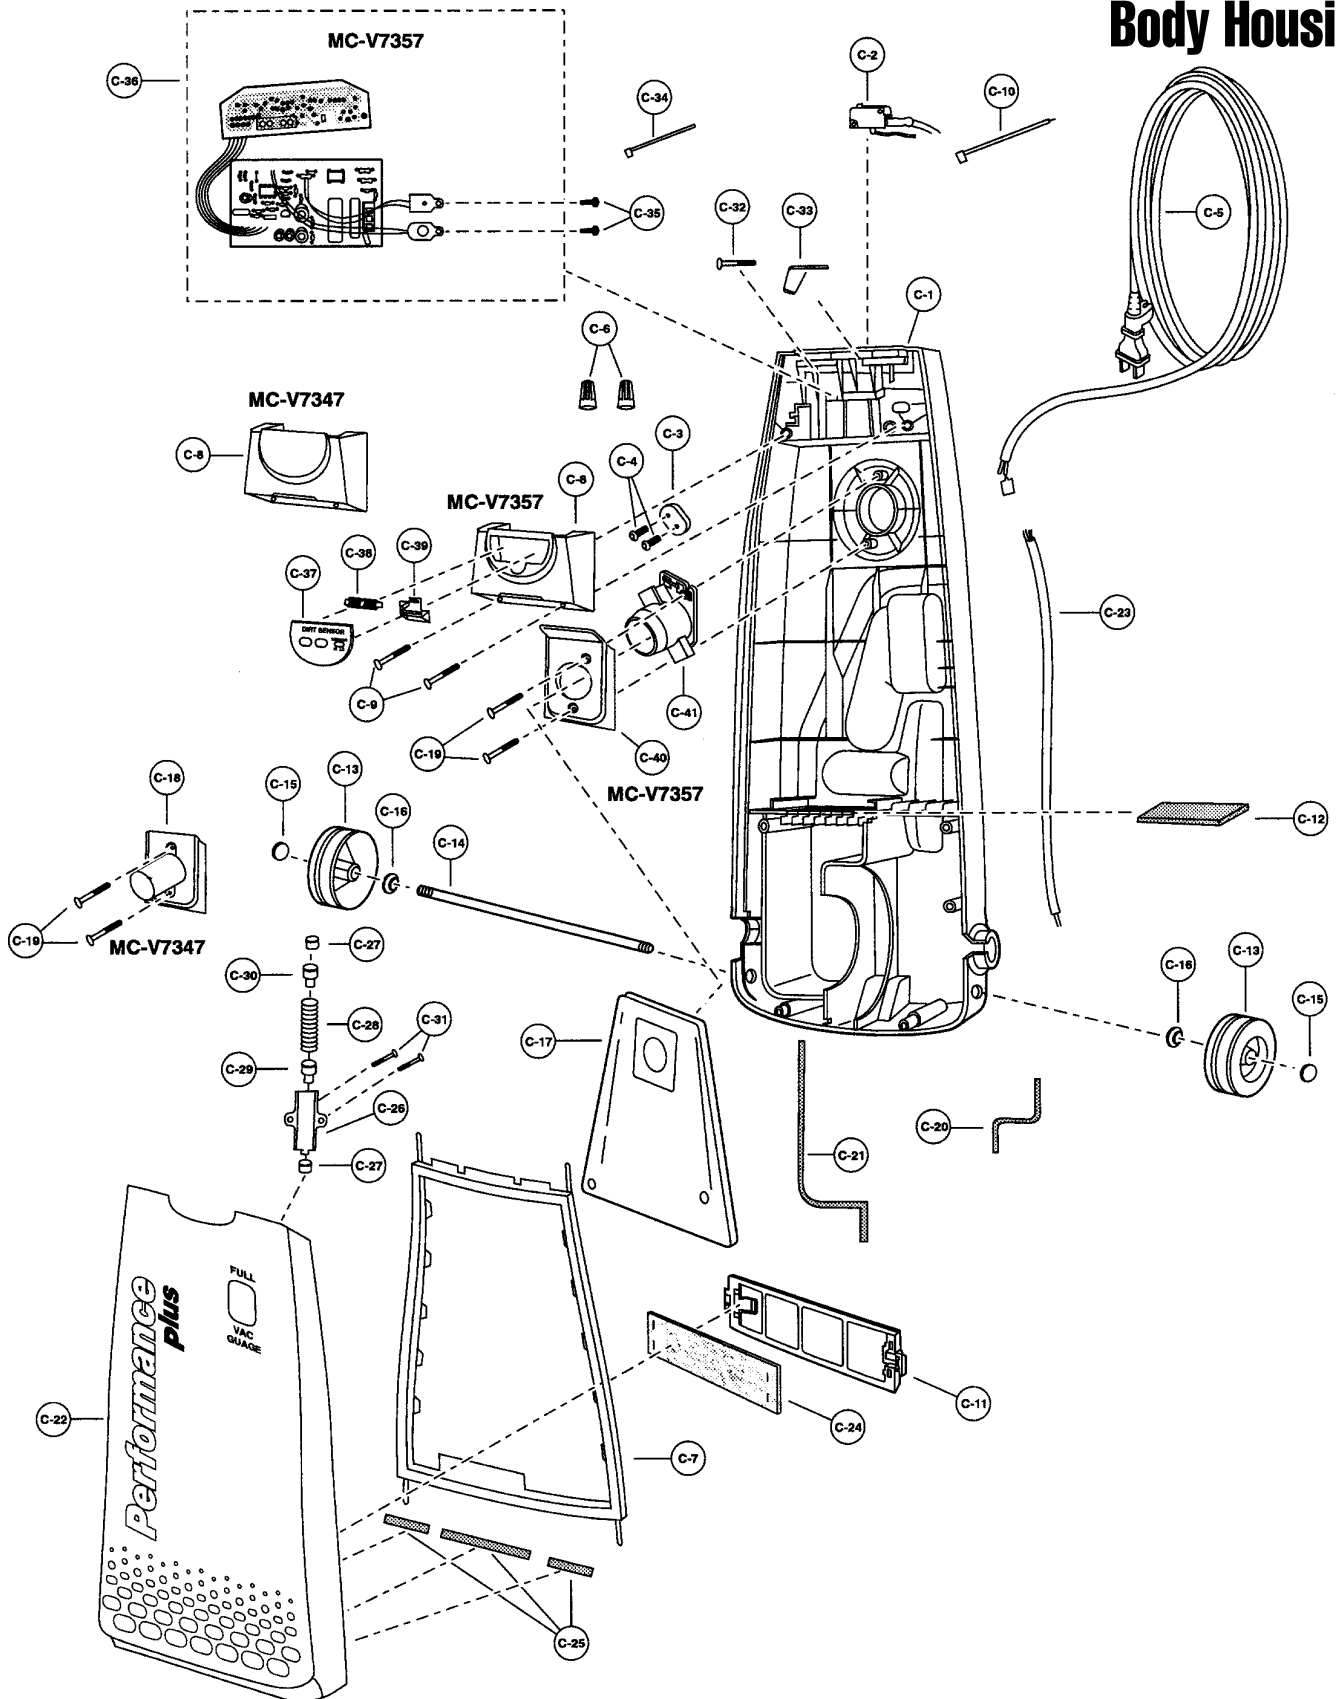

PANASONIC

V-Series Uprights

Models: MC-V7320, MC-V7347, MC-V7357, MC-V7365, MC-V7367, MC-V7377, MC-V7385

Body Housing