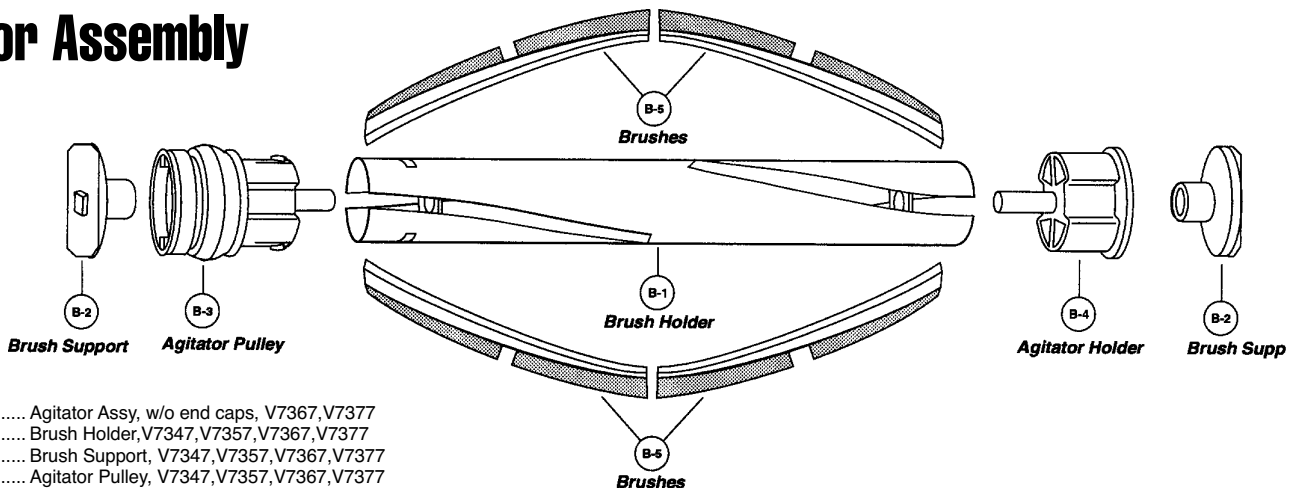

Agitator Assembly

P-10395 ..... Agitator Assy, w/o end caps, V7367, V7377
1 ..... P-98105 ..... Brush Holder, V7347, V7357, V7367, V7377
2 ..... P-9906 ..... Brush Support, V7347, V7357, V7367, V7377
3 ..... P-8924 ..... Agitator Pulley, V7347, V7357, V7367, V7377
4 ..... P-110113 ..... Agitator Holder, V7347, V7357, V7367, V7377
5 ..... P-110114 ..... Brush Strips (4), V7347, V7357, V7367, V7377

AGITATOR PARTS FOR V7320, V7365, V7385

P-9864 ..... Agitator Unit, V7320
P-9767 ..... Agitator Unit, V7365, V7385
P-7095 ..... End Cap (brush support)
P-0030 ..... Washer