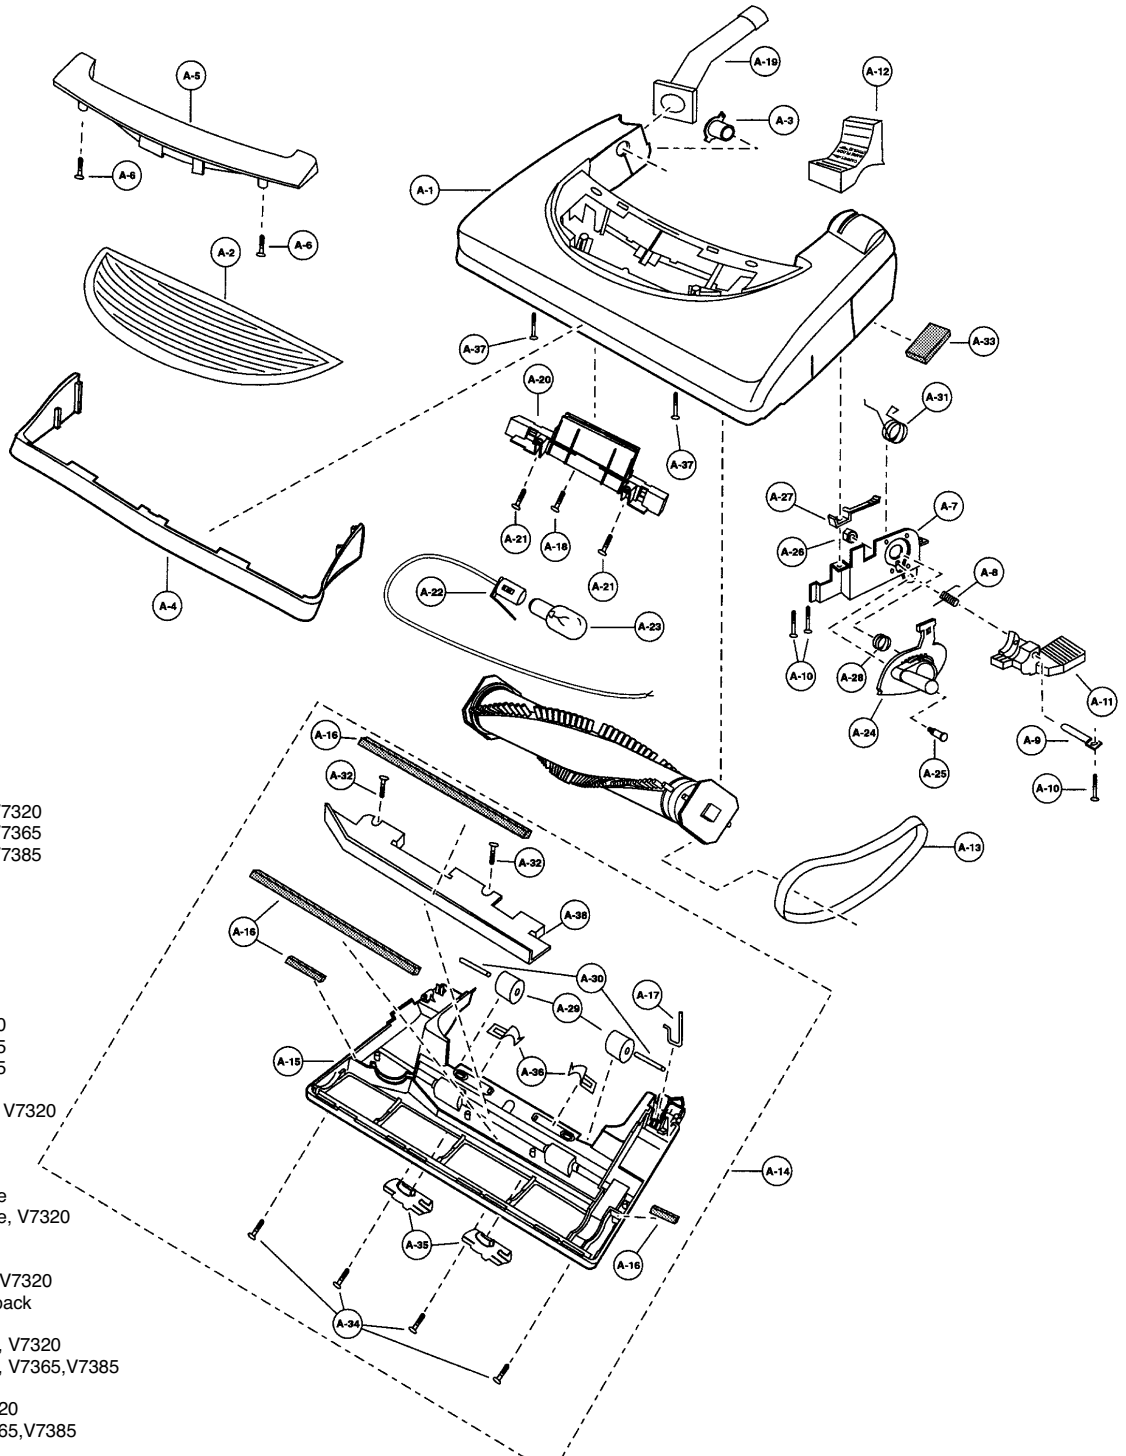

Models: MC-V7320, MC-V7347, MC-V7357, MC-V7365, MC-V7367, MC-V7377, MC-V7385

Nozzle Housing

- 1 P-8920 Nozzle Housing
- 1 P-10112 Nozzle Housing, V7320
- 1 P-11025 Nozzle Housing, V7365
- 1 P-10446 Nozzle Housing, V7385
- 2 P-9854 Window
- 3 P-2500 Shaft, plastic
- 4 P-9855 Furniture Guard
- 4 P-10351 Furniture Guard, V7365, V7385, V7367, V7377
- 5 P-8921 Light Cover
- 5 P-9879 Light Cover, V7320
- 5 P-9918 Light Cover, V7365
- 5 P-9879 Light Cover, V7385
- 6 P-8172 Screw, light cover
- 6 P-42092 Screw, light cover, V7320
- 7 P-9878 Frame
- 8 P-9857 Spring, pedal
- 9 P-513 Shaft, pedal
- 10 ... N/A Screw, pedal/frame
- 10 ... P-4104 Screw, pedal/frame, V7320
- 11 ... P-4720 Pedal, black
- 12 ... P-10207 Cover, foot pedal
- 12 ... P-9880 Cover, foot pedal, V7320
- 13 ... P-V270B Belt, type UB8, 2 pack
- 14 ... P-8922 Bottom Plate Assy
- 14 ... P-9881 Bottom Plate Assy, V7320
- 14 ... P-9764 Bottom Plate Assy, V7365, V7385
- 15 ... P-8923 Bottom Plate
- 15 ... P-5964 Bottom Plate, V7320
- 15 ... P-9765 Bottom Plate, V7365, V7385
- 16 ... P-9860 Packing
- 17 ... P-9861 Belt Cover
- 18 ... P-6800 Screw, slider support
- 19 ... P-10108 Nozzle Pipe
- 19 ... P-00121 Nozzle Pipe, V7320
- 19 ... P-9862 Nozzle Hose, short, V7365, V7385, V7367, V7377
- 20 ... P-9863 Slider Support
- 20 ... P-10353 Slider Support, V7365, V7385, V7367, V7377
- 21 ... P-6140 Screw, slider support
- 22 ... P-9367 Socket, bulb
- 23 ... P-2810 Bulb

- 24 ... P-10367 Pedal Gear Assy
- 24 ... P-9883 Foot Pedal Gear, V7320
- 25 ... P-9884 Shoulder Screw
- 26 ... P-9885 Nut/Lock Washer
- 27 ... N/A Spring, foot gear pedal
- 27 ... P-9886 Spring, foot gear pedal, V7320
- 28 ... P-9887 Spring, pedal gear assy
- 29 ... P-9888 Wheel
- 30 ... P-9889 Shaft, wheel
- 31 ... P-02184 Spring, shifter return
- 32 ... P-6140 Screw, bottom plate
- 32 ... P-98104 Screw, bottom plate, V7348