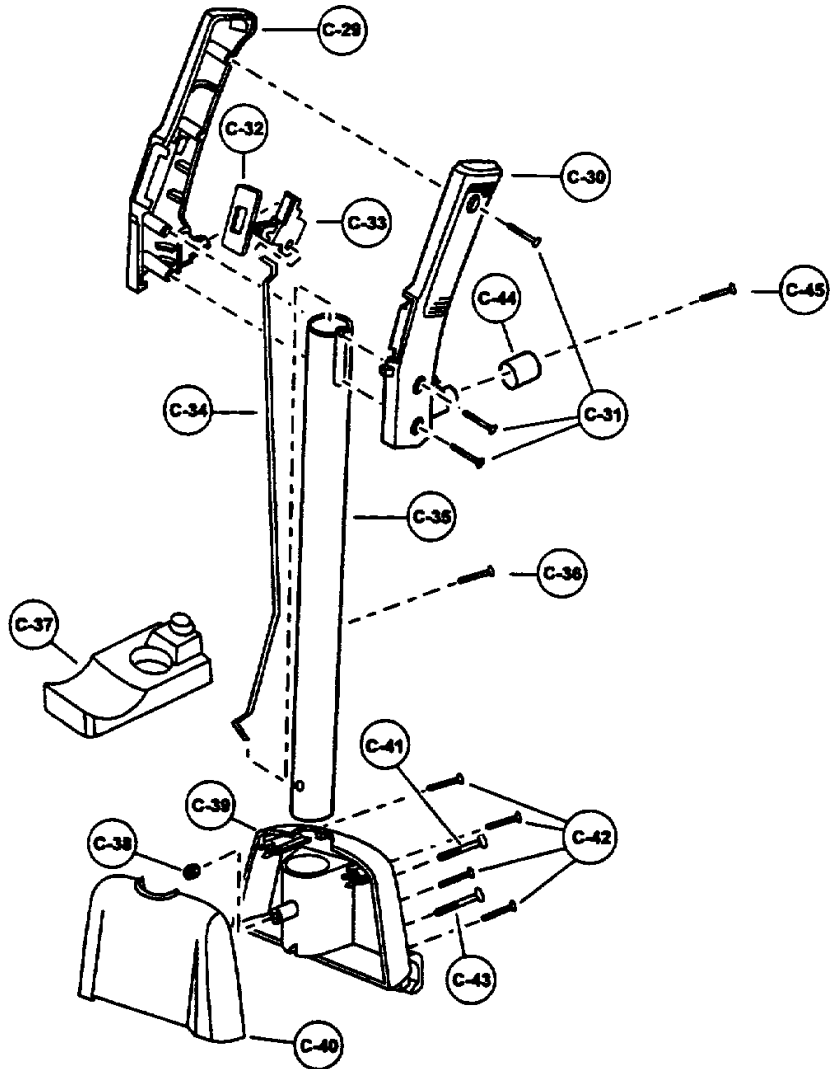

Models: MC-V7387

Handle Assembly

- 28 ... P-10661 Protector Cover
- 29 ... P-9817 Handle Grip, right
- 30 ... P-9818 Handle Grip, left
- 31 ... P-8172 Screw, handle grip
- 32 ... P-9820 Window, switch
- 33 ... P-9821 Knob, switch
- 34 ... P-7554 Lever, handle
- 35 ... P-10404 Handle
- 36 ... P-10449 Screw, hose holder
- 37 ... P-10403 Hose Holder
- 38 ... P-2117 Nut, handle screw
- 39 ... P-8934 Handle Cover, rear
- 40 ... P-8933 Handle Cover, front
- 41 ... P-9907 Screw, handle
- 42 ... P-8172 Screw, handle cover
- 43 ... P-7301 Screw, handle assembly
- 44 Handle Cap
- 45 Screw, handle cap