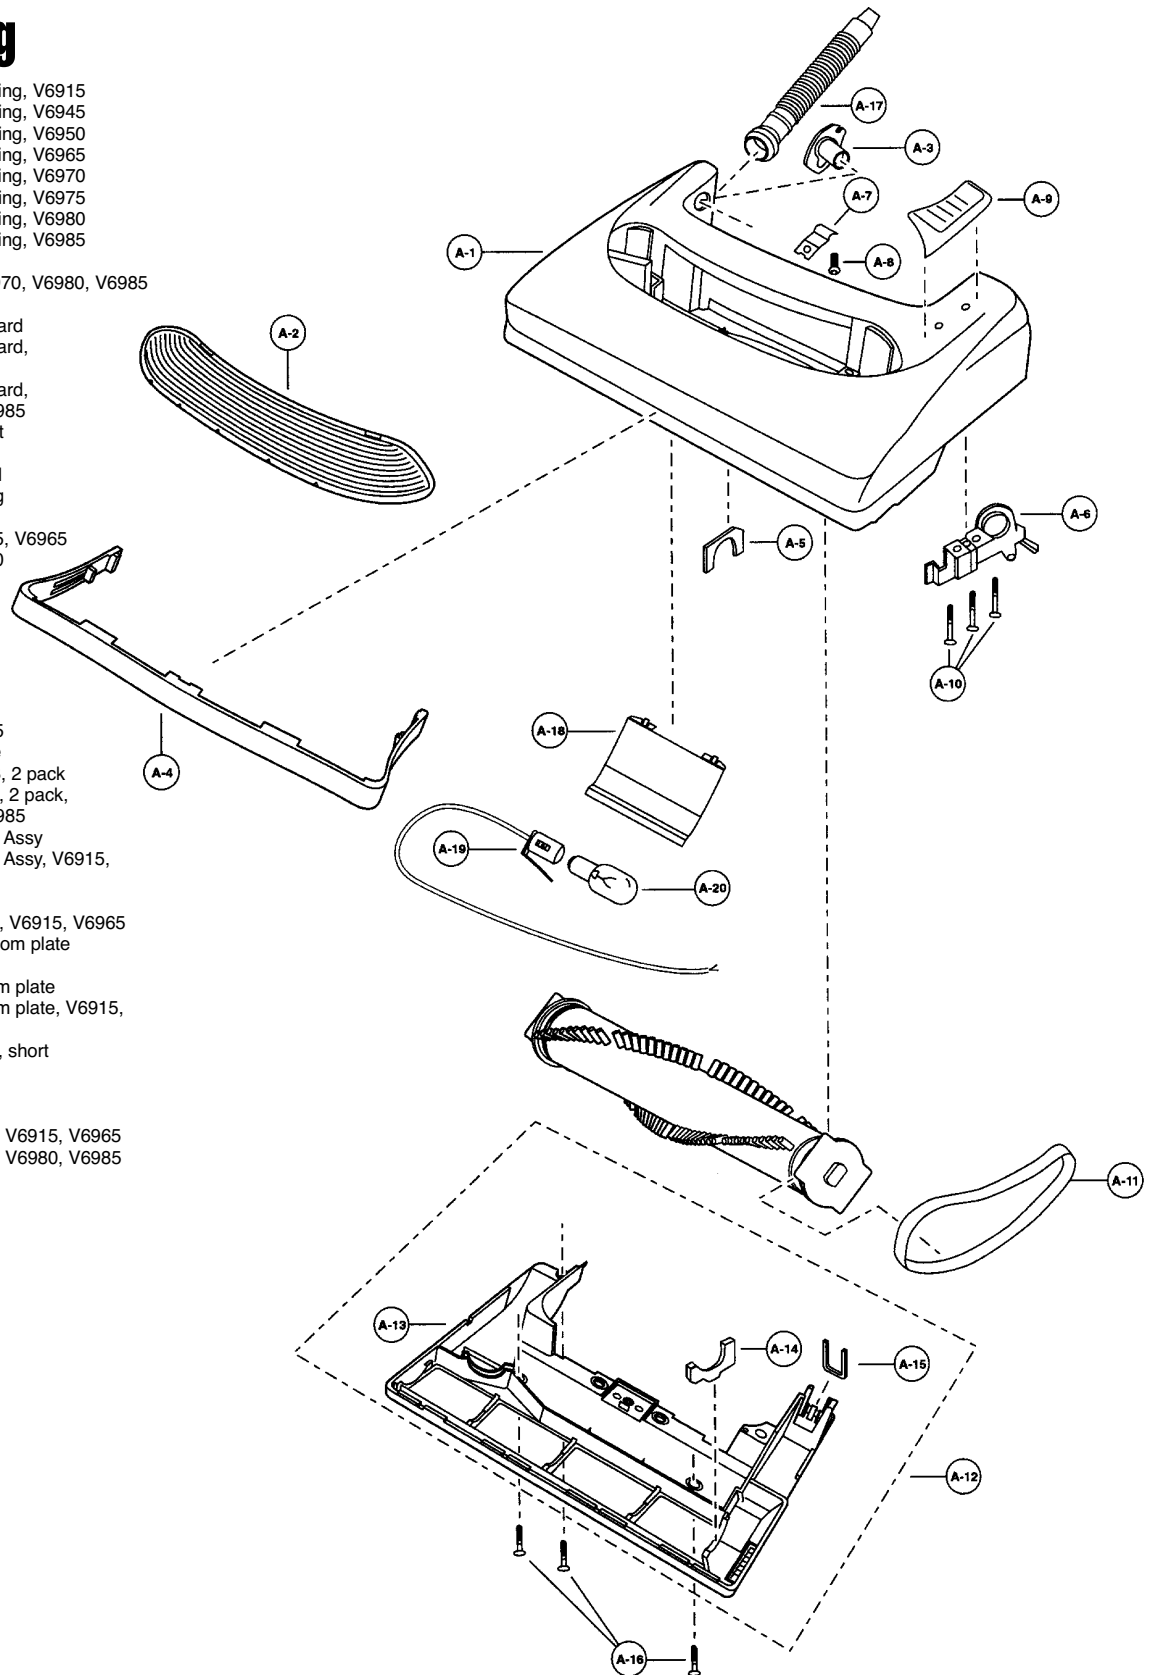

Models:

MC-V6915, MC-V6945, MC-V6950, MC-V6965, MC-V6970, MC-V6975, MC-V6980, MC-V6985

Nozzle Housing

- 1 P-00119 Nozzle Housing, V6915
- 1 P-5466 Nozzle Housing, V6945
- 1 P-5458 Nozzle Housing, V6950
- 1 P-00120 Nozzle Housing, V6965
- 1 P-10104 Nozzle Housing, V6970
- 1 P-5467 Nozzle Housing, V6975
- 1 P-11011 Nozzle Housing, V6980
- 1 P-11013 Nozzle Housing, V6985
- 2 P-10105 Window
- 2 P-10105 Window, V6970, V6980, V6985
- 3 P-2500 Shaft, plastic
- 4 P-10107 Furniture Guard
- 4 P-10107 Furniture Guard, V6970
- 4 P-11014 Furniture Guard, V6980, V6985
- 5 P-81 Packing, tight
- 6 P-000095 Frame
- 7 P-58 Spring, pedal
- 8 P-6140 Screw, spring
- 9 P-5459 Pedal
- 9 P-4720 Pedal, V6915, V6965
- 9 P-11015 Pedal, V6980
- 9 P-11016 Pedal, V6985
- 10 P-6140 Screw, frame
- 11 P-2287 Belt, type UB, 2 pack
- 11 P-V270B Belt, type U8, 2 pack, V6980, V6985
- 12 P-9197 Bottom Plate Assy
- 12 P-000107 Bottom Plate Assy, V6915, V6965
- 13 P-2707 Bottom Plate
- 13 P-000113 Bottom Plate, V6915, V6965
- 14 P-7500 Packing, bottom plate
- 15 P-43 Belt Cover
- 16 P-6800 Screw, bottom plate
- 16 P-000015 Screw, bottom plate, V6915, V6965
- 17 P-9682 Nozzle Hose, short
- 17 P-10108 Nozzle Pipe
- 18 P-10106 Reflector
- 19 P-0039 Socket, bulb
- 19 N/A Socket, bulb, V6915, V6965
- 19 P-9367 Socket, bulb, V6980, V6985
- 20 P-2810 Bulb