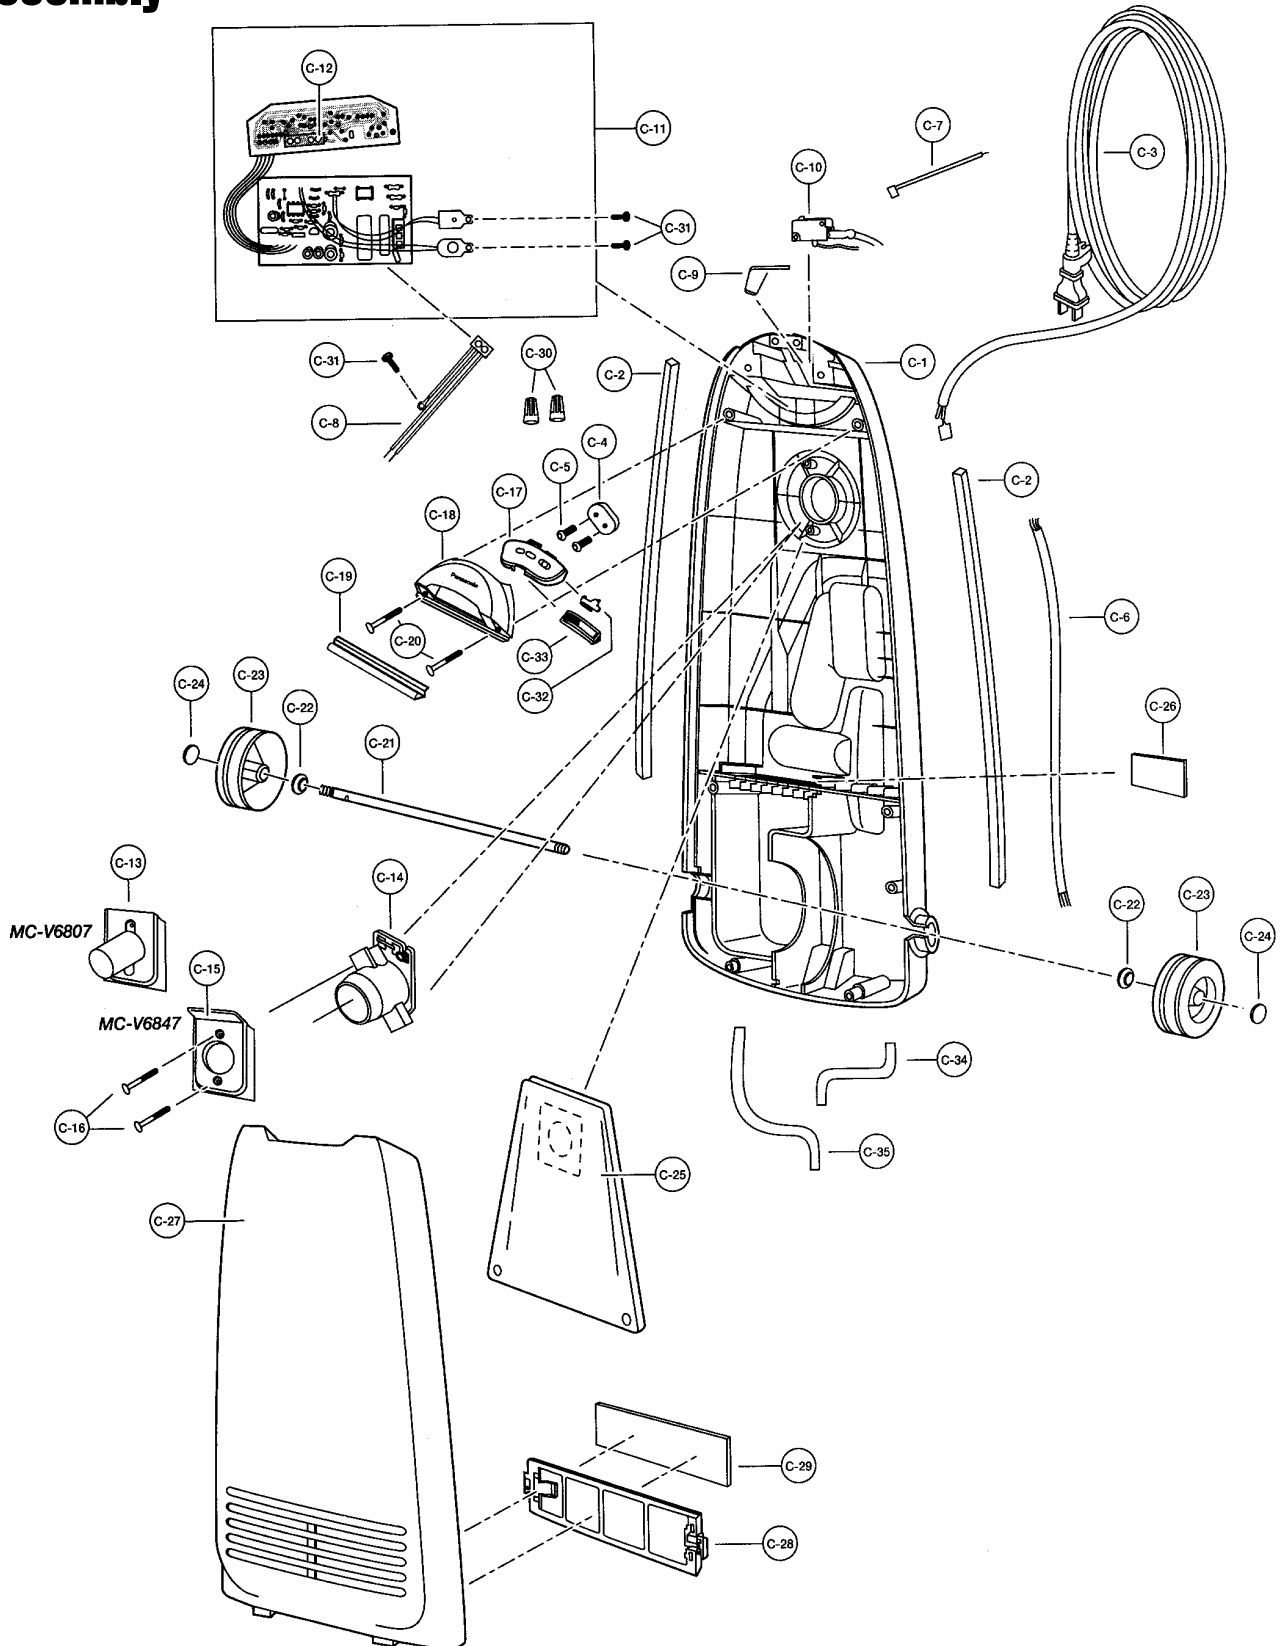

Models: MC-V6807, MC-V6830, MC-V6840, MC-V6847

Body Assembly