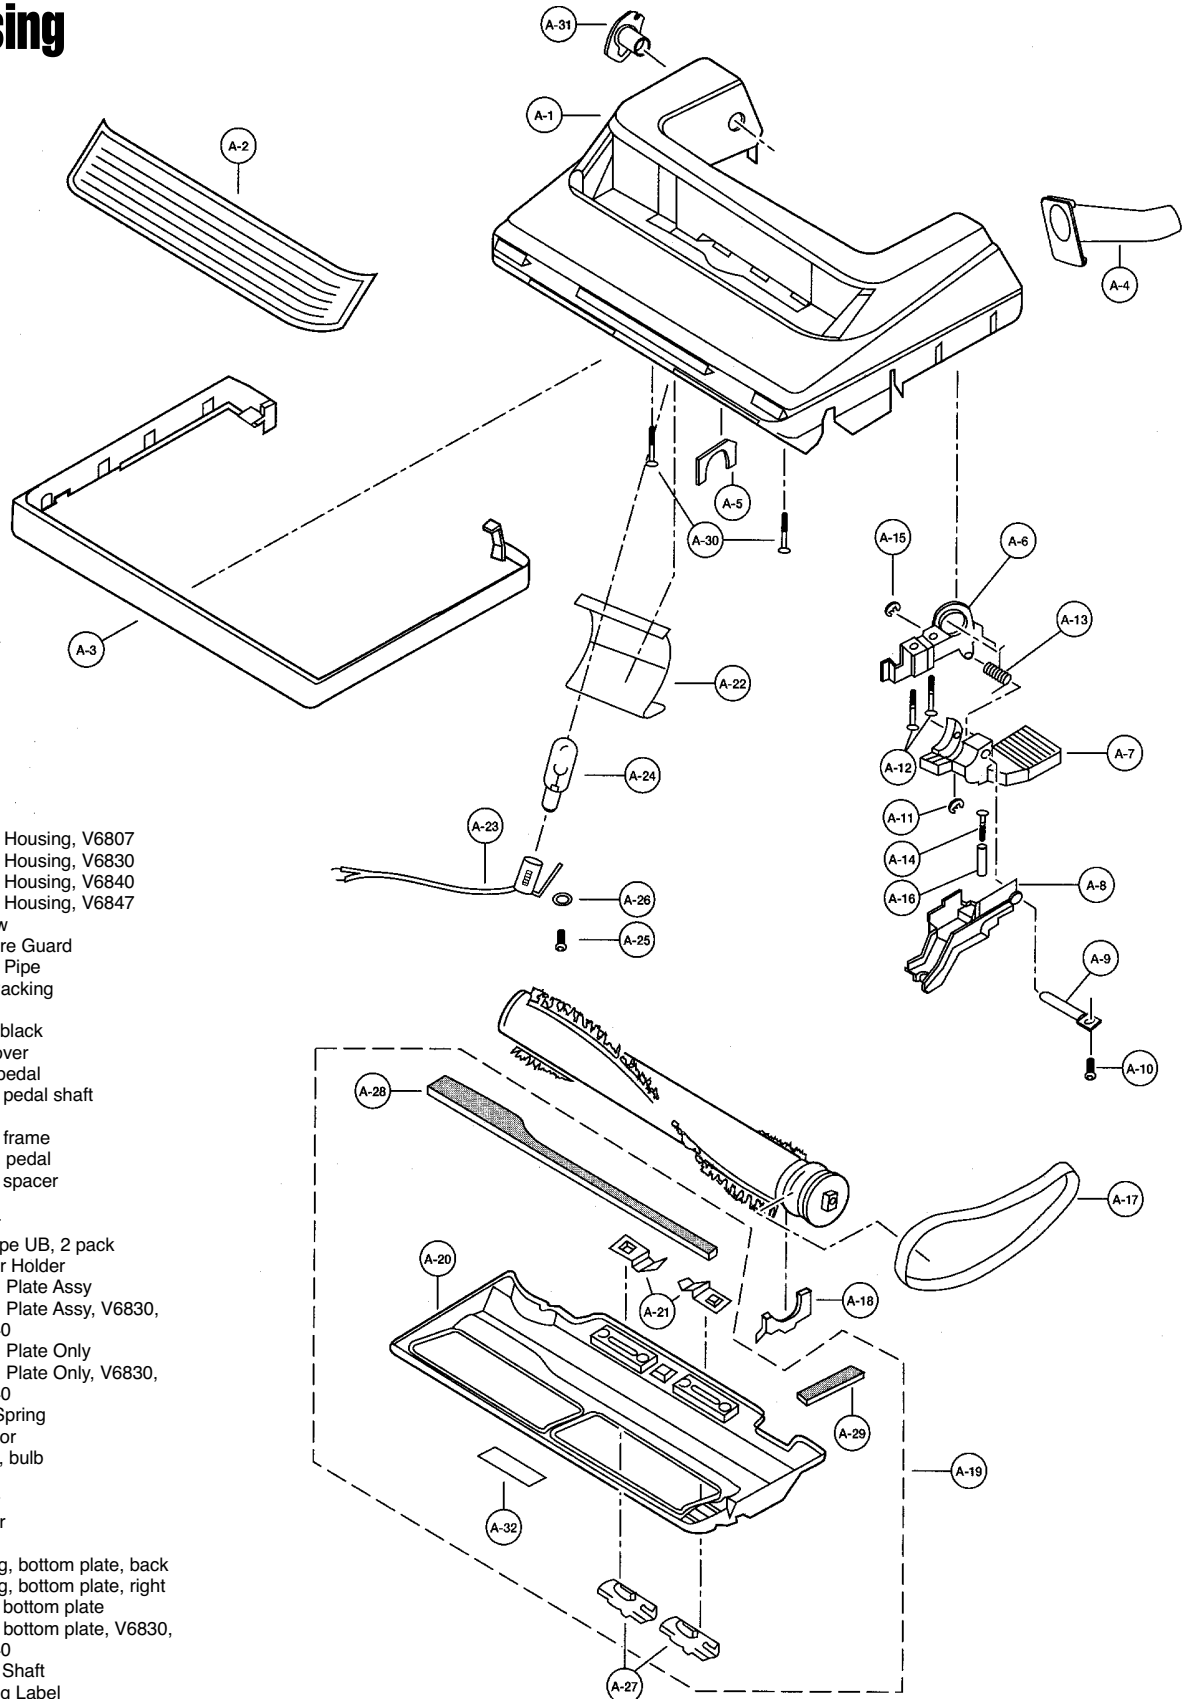

Models: MC-V6807, MC-V6830, MC-V6840, MC-V6847

Nozzle Housing

- 1 P-1105 Nozzle Housing, V6807
- 1 P-1513 Nozzle Housing, V6830
- 1 P-01103 Nozzle Housing, V6840
- 1 P-01101 Nozzle Housing, V6847
- 2 P-2125 Window
- 3 P-000274 Furniture Guard
- 4 P-10108 Nozzle Pipe
- 5 P-81 Tight Packing
- 6 P-000095 Frame
- 7 P-4720 Pedal, black
- 8 P-1124 Belt Cover
- 9 P-00051 Shaft, pedal
- 10 ... P-6140 Screw, pedal shaft
- 11 ... P-411 E-Clip
- 12 ... P-6140 Screw, frame
- 13 ... P-000010 Spring, pedal
- 14 ... P-428 Screw, spacer
- 15 ... P-411 E-Clip
- 16 ... P-7411 Spacer
- 17 ... P-2287 Belt, type UB, 2 pack
- 18 ... P-8220 Agitator Holder
- 19 ... P-8939 Bottom Plate Assy
- 19 ... P-000013 Bottom Plate Assy, V6830, V6840
- 20 ... P-000133 Bottom Plate Only
- 20 ... P-2701 Bottom Plate Only, V6830, V6840
- 21 ... P-704 Latch Spring
- 22 ... P-10109 Reflector
- 23 ... N/A Socket, bulb
- 24 ... P-2810 Bulb
- 25 ... P-000610 Screw
- 26 ... P-587 Washer
- 27 ... P-2751 Latch
- 28 ... P-742 Packing, bottom plate, back
- 29 ... P-392 Packing, bottom plate, right
- 30 ... P-683 Screw, bottom plate
- 30 ... P-000015 Screw, bottom plate, V6830, V6840
- 31 ... P-2500 Plastic Shaft
- 32 ... P-07000 Warning Label