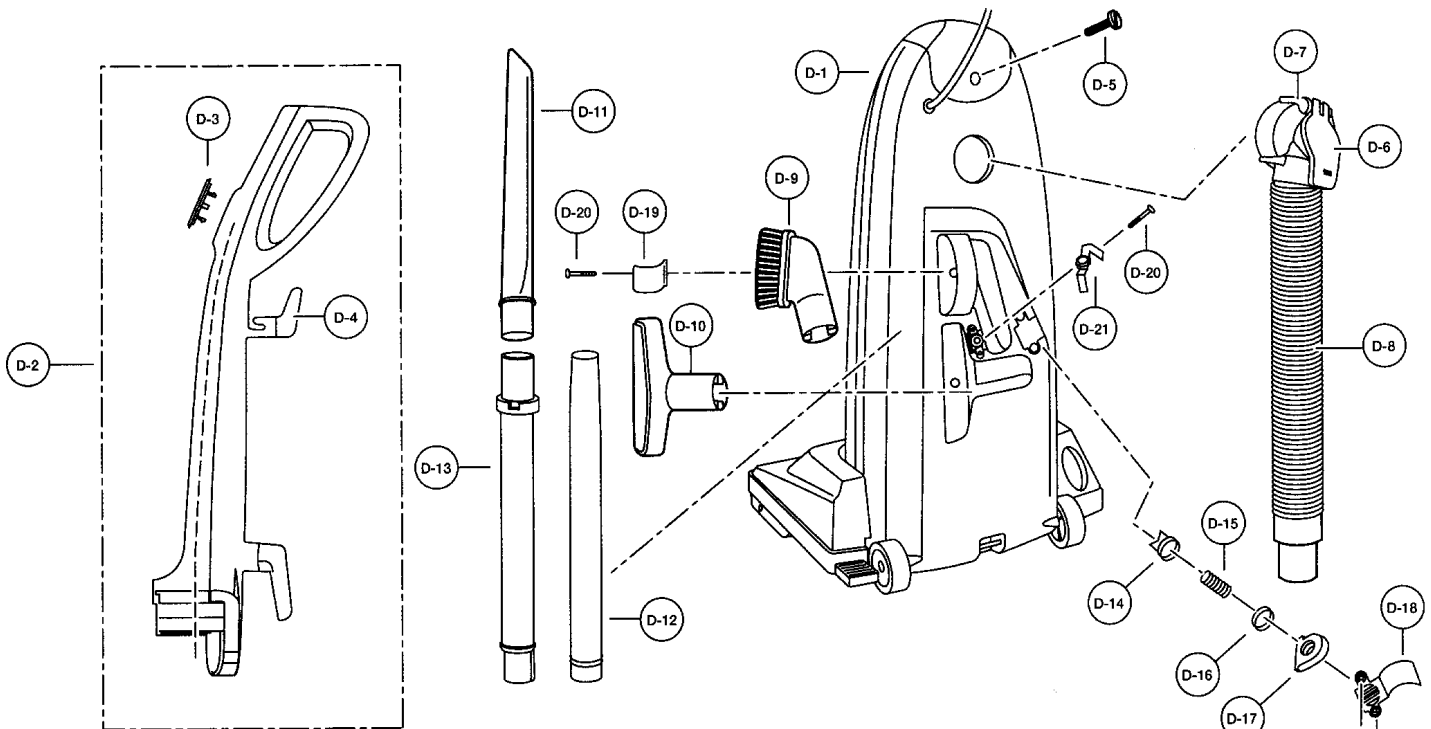

Handle Assembly & Rear Dust Compartment

1 .... P-40007 ..... Dust Compartment	9 .... P-6088 ..... Dusting Brush	19 .. P-7070 ..... Wand Holder, V6830
2 .... P-000018 ..... Handle Assembly, V6807, ... V6847	10 .. P-6620 ..... Upholstery Nozzle	19 .. P-9896 ..... Wand Holder, V6807, V6840, ... V6847
2 .... P-9507 ..... Handle Assy, V6830	11 .. P-6069 ..... Crevice Tool	20 .. P-8172 ..... Screw
2 .... P-000286 ..... Handle Assy, V6840	12 .. P-60104 ..... Wand, standard, V6830	20 .. P-6140 ..... Screw, V6807, V6847
3 .... P-7507 ..... Switch Cover, V6830	13 .. P-9895 ..... Wand, extension, V6807, ... V6840, V6847	21 .. P-000261 ..... Holder
4 .... P-7035 ..... Cord Hook, upper	14 .. P-68006 ..... Protector Case	21 .. P-000061 ..... Holder, V6807, V6847
5 .... P-000048 ..... Screw, handle	15 .. P-9832 ..... Protector Spring	
6 .... P-8972 ..... Cover, suction inlet	16 .. P-6906 ..... Protector	
7 .... P-9894 ..... Packing, suction inlet	17 .. P-18006 ..... Protector Supporter	
8 .... P-0648 ..... Hose Assembly	18 .. P-000059 ..... Hose Hook