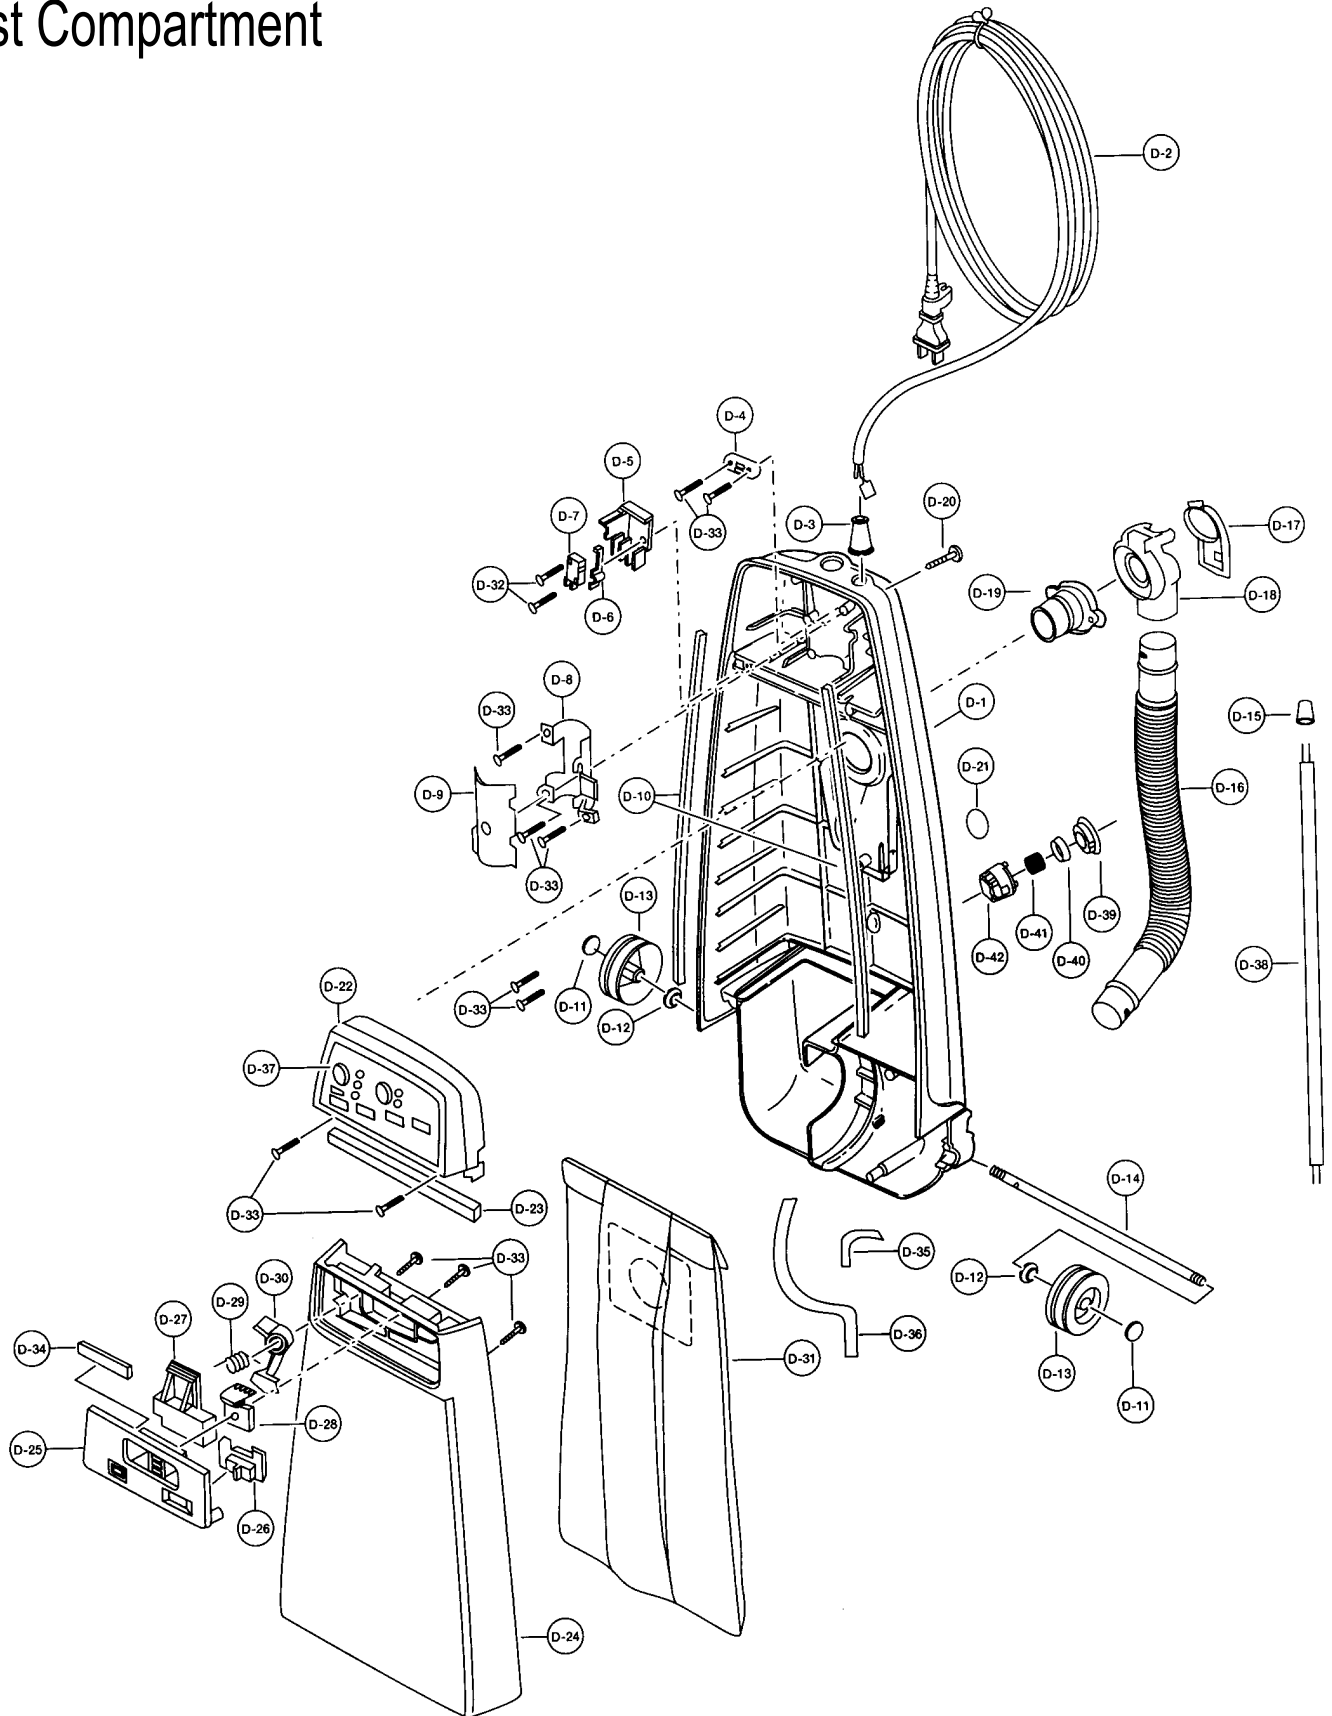

Models: MC-V6255, MC-V6307

Dust Compartment