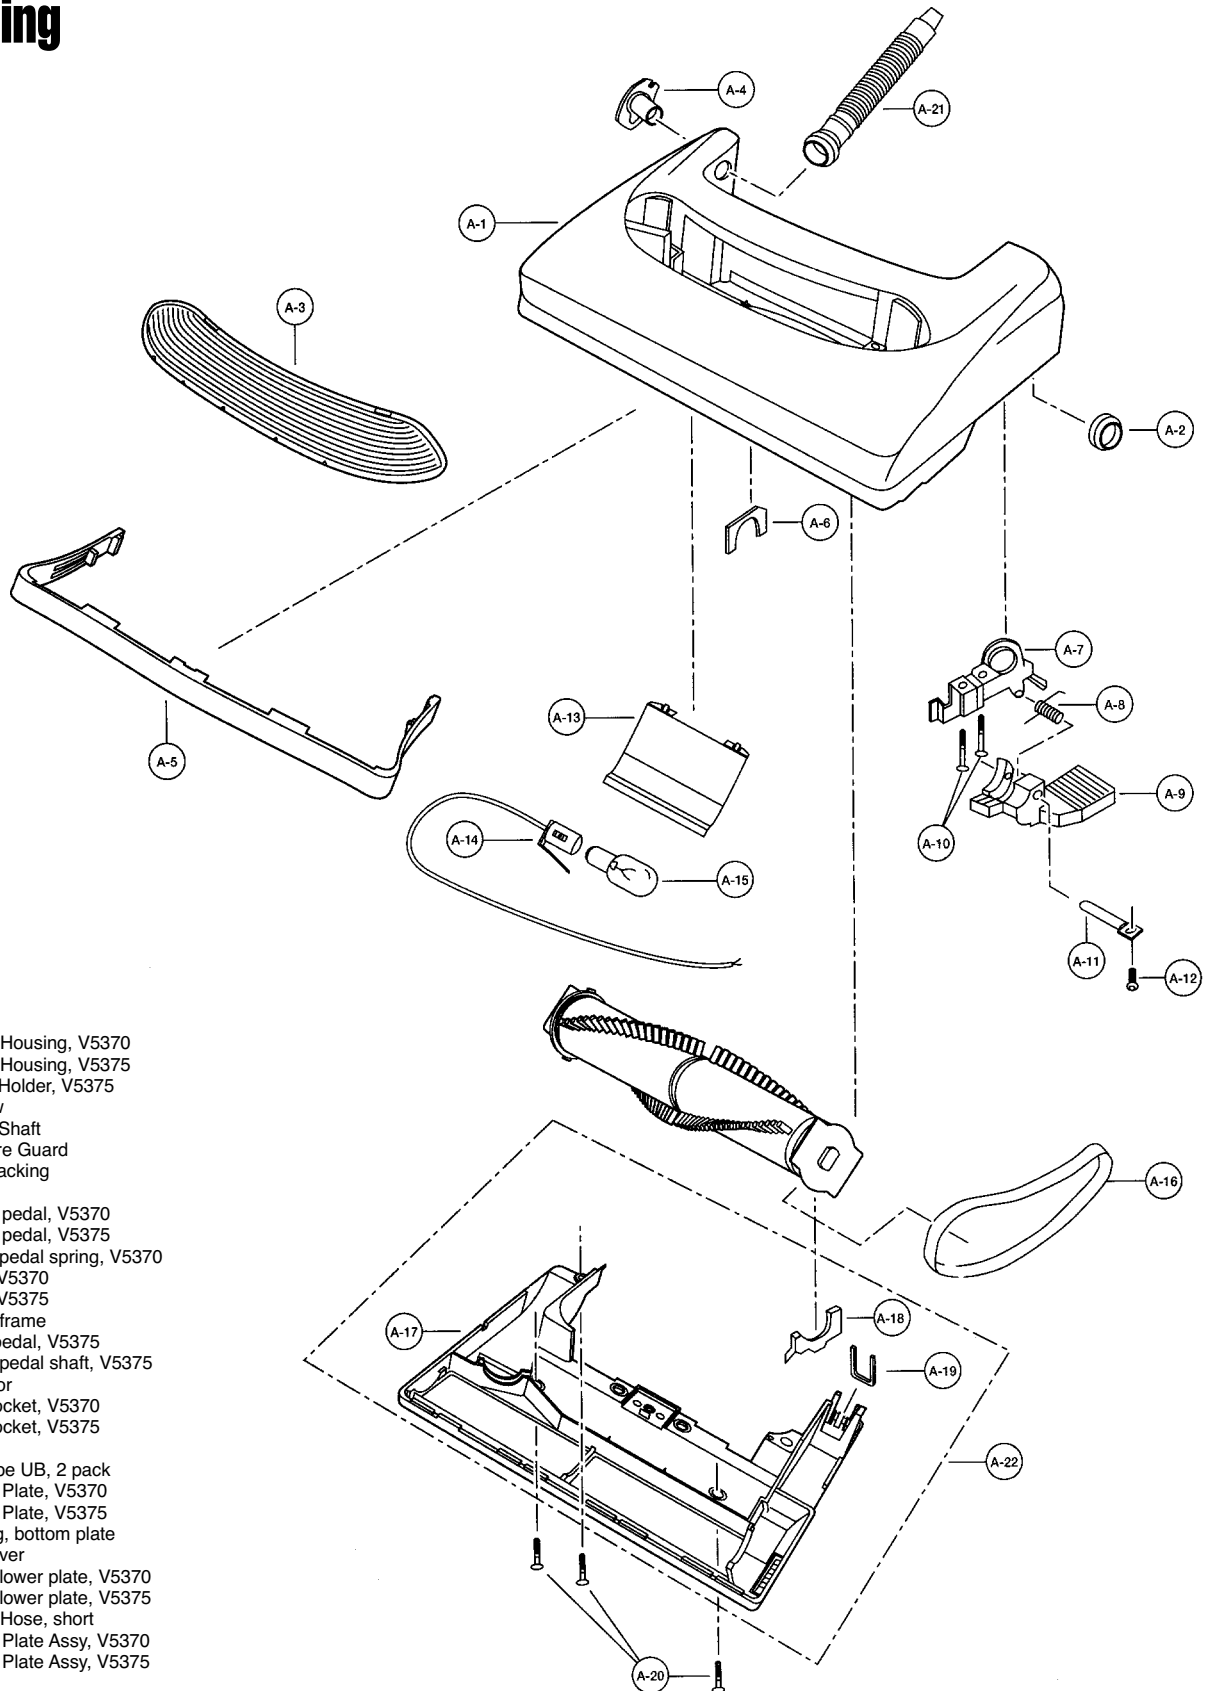

Models: MC-V5370, MC-V5375

Nozzle Housing

- 1 P-5481 Nozzle Housing, V5370
- 1 P-8601 Nozzle Housing, V5375
- 2 P-78006 Plastic Holder, V5375
- 3 P-10105 Window
- 4 P-2500 Plastic Shaft
- 5 P-10332 Furniture Guard, V5375
- 6 P-81 Tight Packing
- 7 P-000095 Frame
- 8 P-58 Spring, pedal, V5370
- 8 P-000010 Spring, pedal, V5375
- 9 P-6140 Screw, pedal spring, V5370
- 9 P-6074 Pedal, V5370
- 9 P-4720 Pedal, V5375
- 10 ... P-6140 Screw, frame
- 11 ... P-00051 Shaft, pedal, V5375
- 12 ... P-000616 Screw, pedal shaft, V5375
- 13 ... P-10109 Reflector
- 14 ... P-0039 Bulb Socket, V5370
- 14 ... N/A Bulb Socket, V5375
- 15 ... P-2810 Bulb
- 16 ... P-2287 Belt, type UB, 2 pack
- 17 ... P-2707 Bottom Plate, V5370
- 17 ... P-000113 Bottom Plate, V5375
- 18 ... P-7500 Packing, bottom plate
- 19 ... P-43 Belt Cover
- 20 ... P-6800 Screw, lower plate, V5370
- 20 ... P-000015 Screw, lower plate, V5375
- 21 ... P-9862 Nozzle Hose, short
- 22 ... P-9197 Bottom Plate Assy, V5370
- 22 ... P-9107 Bottom Plate Assy, V5375