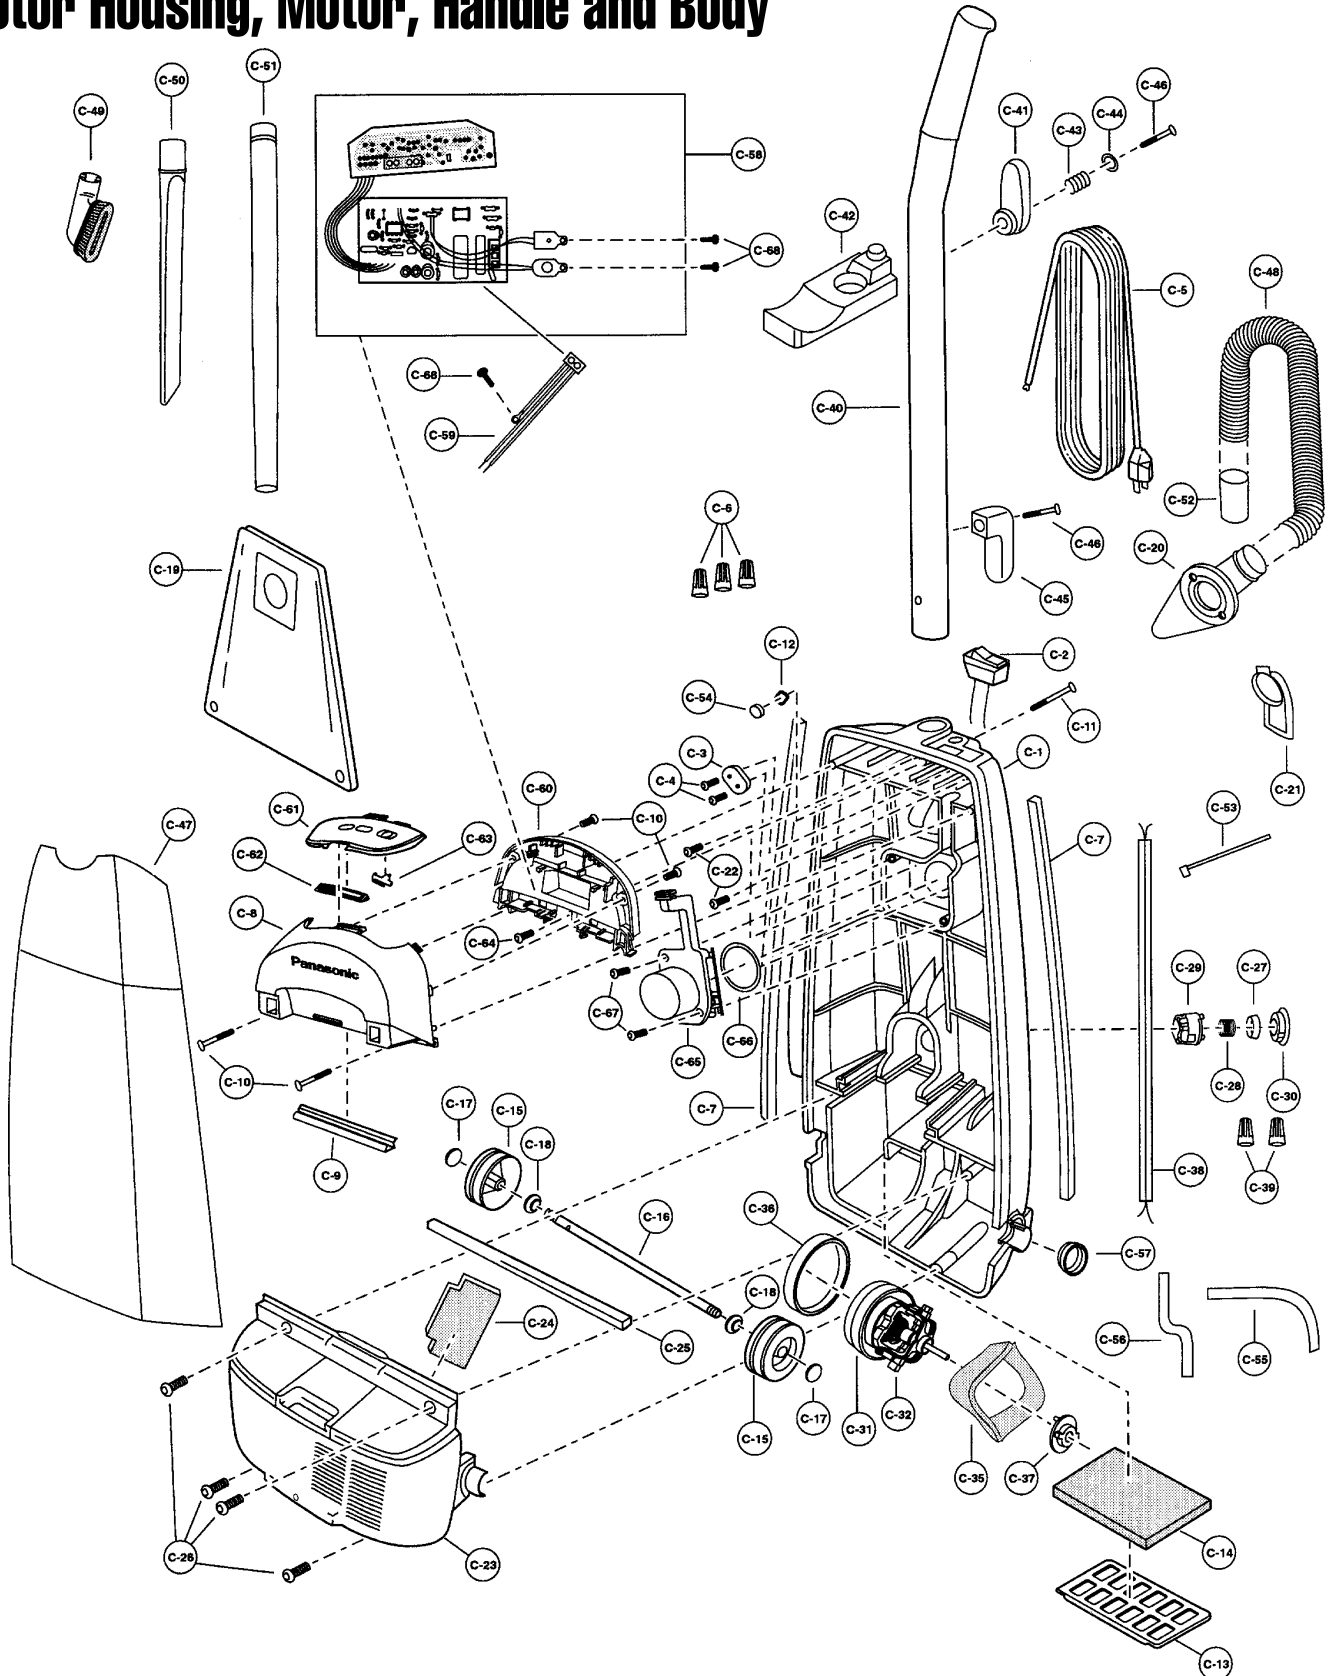

Models: MC-V5370, MC-V5375

Motor Housing, Motor, Handle and Body