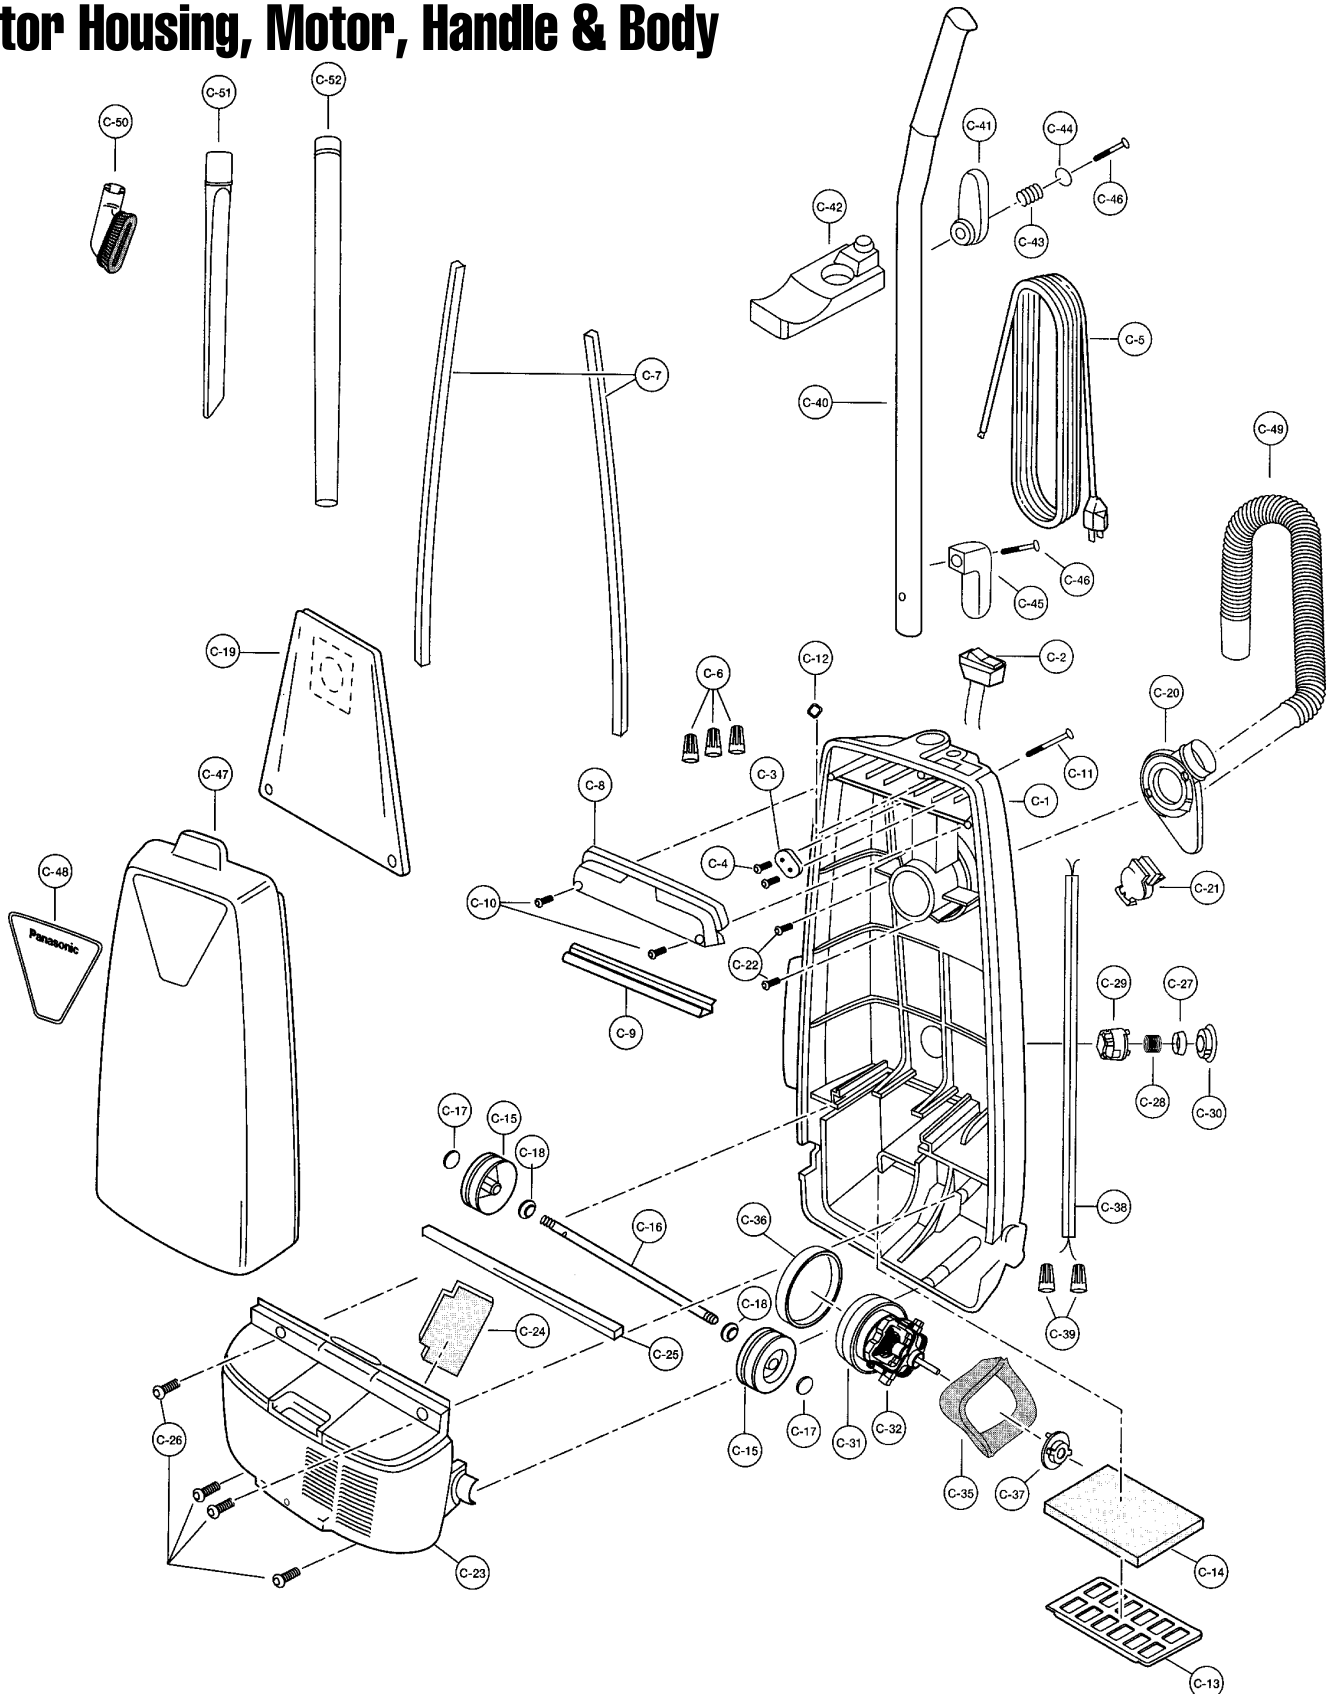

Models: MC-V5190, MC-V5390

Motor Housing, Motor, Handle & Body