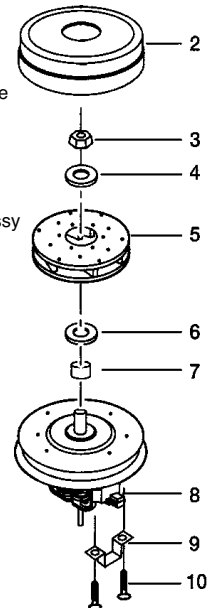

Models: MC-V5190, MC-V5390

Nozzle Housing

- 1 P-9009 Nozzle Housing, V5190
- 1 P-000221 Nozzle Housing, V5390
- 2 P-2002 Top Mark, V5190
- 2 P-40201 Top Mark, V5390
- 3 P-2500 Plastic Shaft
- 4 P-78 Plastic Holder
- 5 P-6140 Screw

- 6 P-58 Pedal Spring
- 7 P-10106 Furniture Guard
- 8 P-81 Body Packing

- 9 P-2287 Belt, 2 pack
- 10 ... P-000075 Bottom Plate Assy
- 11 ... P-2713 Bottom Plate Only
- 12 ... P-000015 Screw, coin head
- 13 ... P-7500 Body Packing
- 14 ... P-43 Belt Cover
- 15 ... P-9862 Nozzle Hose, short

Agitator Assembly

- 1 P-9212 Agitator Unit
- 2 P-0693 End Cap, both ends
- 3 P-0694 Washer
- 4 P-92002 Agitator Assembly, complete

Fan Replacement

- 2 P-000067 Fan Case
- 3 P-000068 Nut
- 4 P-00621 Washer
- 5 P-000406 Fan
- 6 P-000152 Washer
- 7 P-000500 Spacer
- 8 P-10393 Brush Assy
- 9 P-0036 Bracket
- 10 ... P-0037 Screw