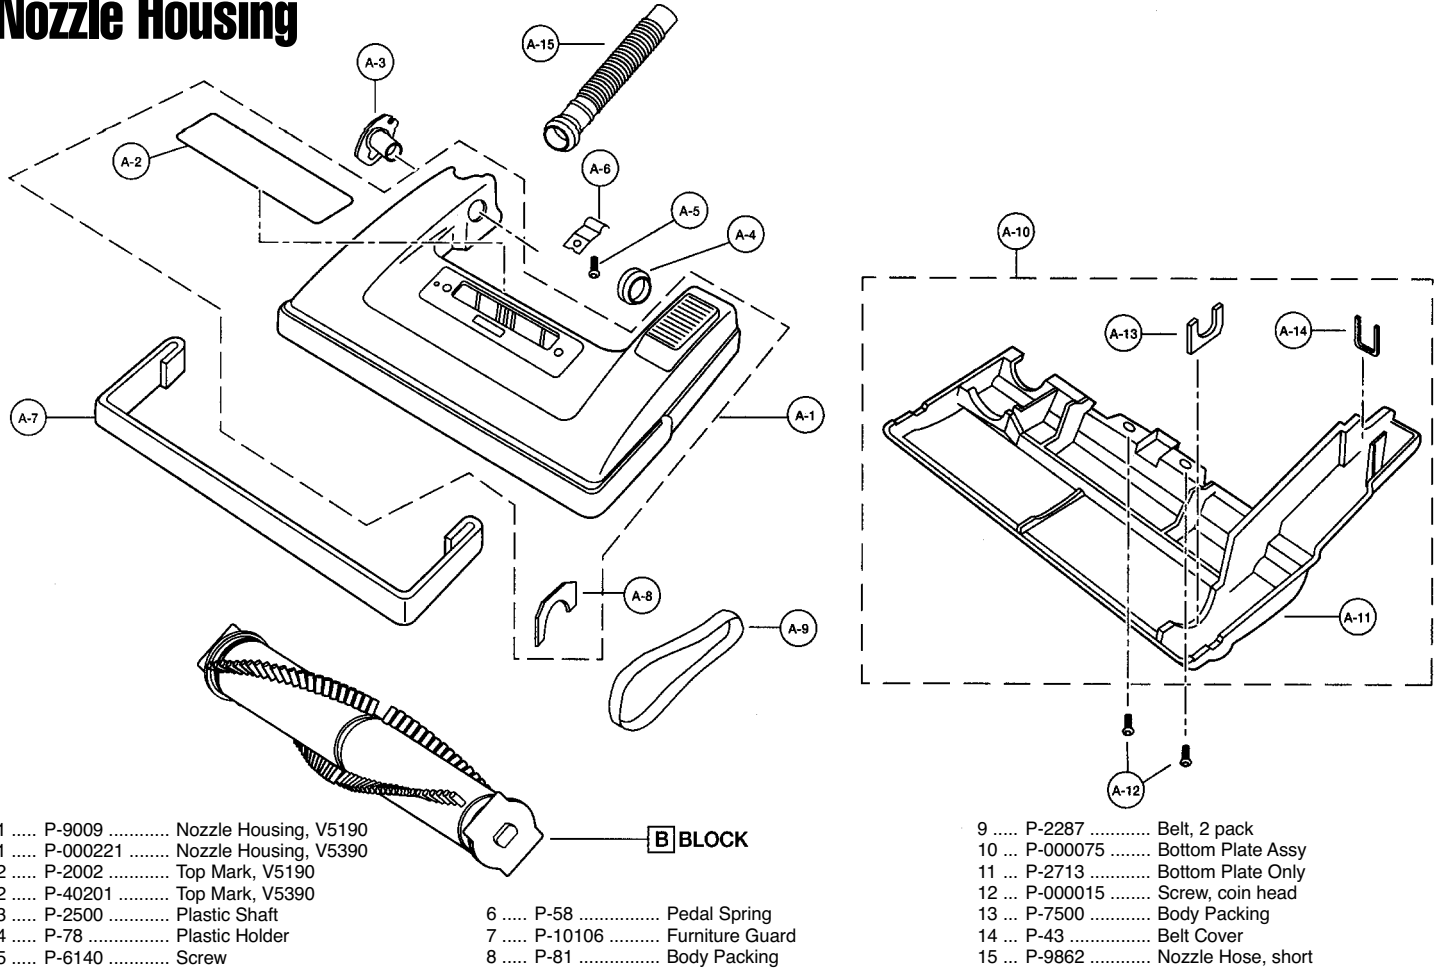

Models: MC-V5190, MC-V5390

Nozzle Housing

- 1 P-9009 Nozzle Housing, V5190
- 1 P-000221 Nozzle Housing, V5390
- 2 P-2002 Top Mark, V5190
- 2 P-40201 Top Mark, V5390
- 3 P-2500 Plastic Shaft
- 4 P-78 Plastic Holder
- 5 P-6140 Screw

- 6 P-58 Pedal Spring
- 7 P-10106 Furniture Guard
- 8 P-81 Body Packing

- 9 P-2287 Belt, 2 pack
- 10 ... P-000075 Bottom Plate Assy
- 11 ... P-2713 Bottom Plate Only
- 12 ... P-000015 Screw, coin head
- 13 ... P-7500 Body Packing
- 14 ... P-43 Belt Cover
- 15 ... P-9862 Nozzle Hose, short