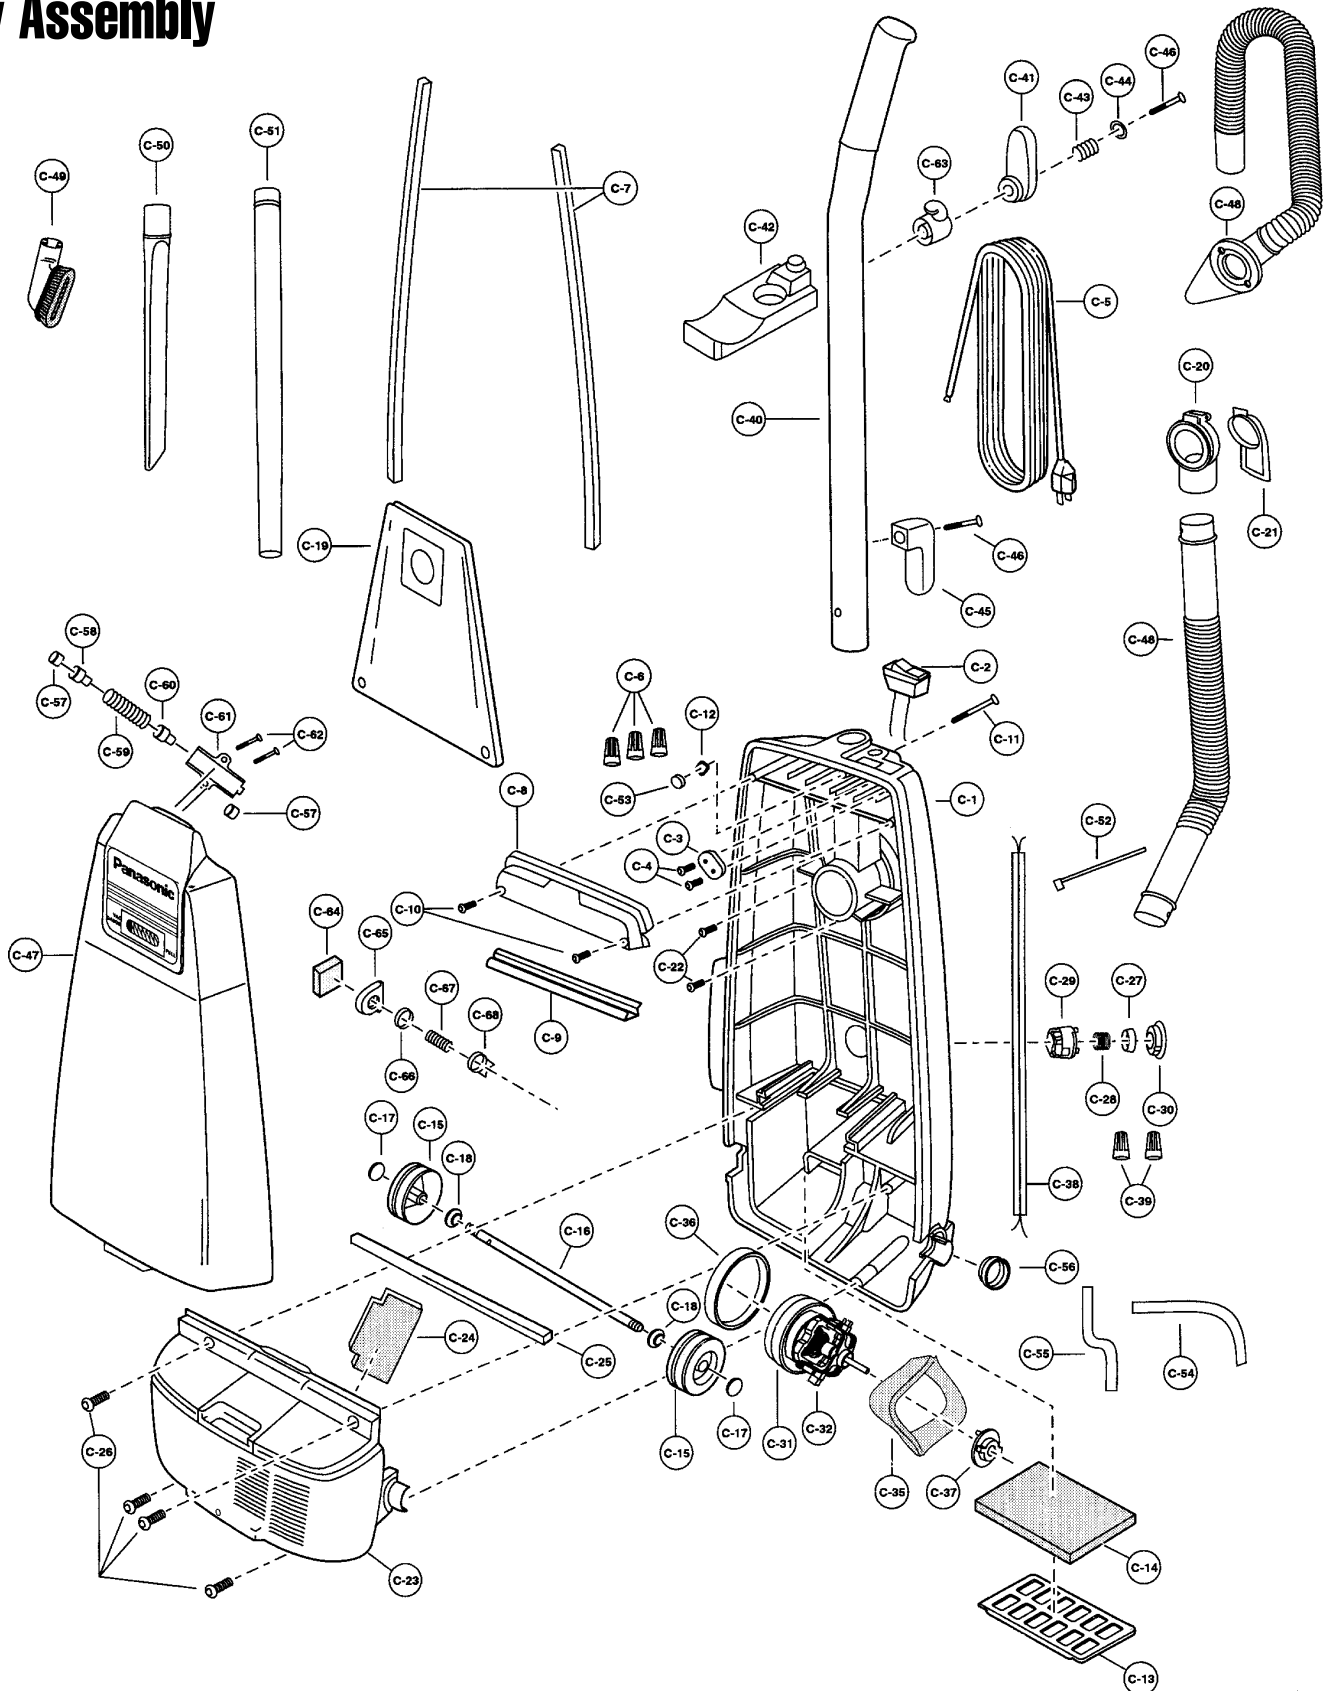

Models: MC-V5007, MC-V5027, MC-V5107, MC-V5117

Body Assembly

Models: MC-V5007, MC-V5027, MC-V5107, MC-V5117

- | | |
|---|--|
| 1 P-5493 Dust Compartment, V5007 | 34 .. P-0037 Screw, brush |
| 1 P-10869 Dust Compartment, V5027 | 35 .. P-9931 Noise Suppressor |
| 1 P-8826 Dust Compartment,
V5107, V5117 | 35 .. P-99300 Noise Suppressor, V5107 |
| 2 P-8913 On/Off Switch | 35 .. P-10670 Noise Suppressor, V5027 |
| 3 P-10870 Cord Stopper | 36 .. P-0293 Motor Support Rubber, front |
| 4 P-6140 Screw, cord stopper | 37 .. P-10338 Motor Support Rubber, rear |
| 5 P-0697 Power Cord | 38 .. P-37020 Wire Cord |
| 5 P-10507 Power Cord, V5027 | 38 .. P-3820 Wire Cord, V5107 |
| 6 P-000623 Wire Connector | 39 .. P-000623 Wire Connector |
| 7 P-660106 Packing, dust container | 40 .. P-6412 Handle |
| 7 P-10871 Packing, dust container,
V5027 | 40 .. P-9835 Handle, V5027 |
| 7 P-66106 Packing, dust container,
V5107 | 40 .. P-50106 Grip, handle, V5107 |
| 8 P-30606 Switch Cover | 41 .. P-9836 Upper Cord Storage Hook |
| 8 P-10872 Switch Cover, V5027 | 42 .. P-9837 Hose Holder |
| 8 N/A Switch Cover, V5107 | 43 .. P-7670 Spring, cord hook |
| 9 P-73006 Packing, switch cover | 44 .. P-587 Washer, cord storage hook |
| 9 P-7306 Packing, switch cover, V5107 | 45 .. P-9838 Lower Cord Storage Hook |
| 10 .. P-6140 Screw, switch cover | 46 .. P-43096 Screw, cord storage hook |
| 11 .. P-7301 Screw, handle | 47 .. P-5921 Dust Cover, V5007 |
| 12 .. P-2117 Nut, handle screw | 47 .. P-10875 Dust Cover, V5027 |
| 13 .. P-3200 Filter Supporter | 47 .. P-6004 Dust Cover, V5107 |
| 14 .. P-375 Secondary Filter, foam | 47 .. P-5922 Dust Cover, V5117 |
| 14 .. P-37100 Secondary Filter, electrostatic | 48 .. P-34206 Hose, V5007 |
| 15 .. P-0114 Wheel | 48 .. P-8917 Hose, V5027, V5117 |
| 15 .. P-0062 Wheel, V5107 | 49 .. P-6088 Dusting Brush, V5117 |
| 16 .. P-16005 Shaft, wheel | 49 .. P-6088 Dusting Brush, V5107 |
| 17 .. P-74009 Stopper, wheel | 50 .. P-6069 Crevice Tool, V5107, V5117 |
| 18 .. P-6115 Washer | 50 .. P-60104 Wand, extension, V5107 |
| 19 .. P-141M Paper Bag, type U6, 3 pk,
micron | 51 .. P-60104 Wand, extension, V5117 |
| 19 .. P-115P Paper Bag, U3, 3 pk | 52 .. P-00104 Wire Tie |
| 20 .. P-000625 Suction Inlet, V5007 | 53 .. P-6106 Packing, nut, handle screw |
| 20 .. P-10860 Suction Inlet, V5027 | 54 .. P-3990 Packing, right |
| 21 .. P-8915 Cover, suction inlet, V5007,
V5027 | 55 .. P-4160 Packing, left |
| 21 .. P-02006 Cover, suction inlet,
V5107, V5117 | 55 .. P-5860 Packing, left, V5027 |
| 22 .. P-6140 Screw, suction inlet | 56 .. P-78 Plastic Holder |
| 23 .. P-5494 Motor Case, V5007 | 57 .. P-9300 Packing, indicator,
V5107, V5117 |
| 23 .. P-10873 Motor Case, V5027 | 58 .. P-000147 Cap, indicator, V5107, V5117 |
| 23 .. P-0950 Motor Case, V5107 | 59 .. P-0400 Spring, indicator,
V5107, V5117 |
| 23 .. P-5495 Motor Case, V5117 | 60 .. P-000149 Lead, indicator,
V5107, V5117 |
| 24 .. P-201 Packing, rear | 61 .. P-000150 Body, indicator,
V5107, V5117 |
| 24 .. P-10913 Packing, rear, V5027 | 62 .. P-4104 Screw, indicator,
V5107, V5117 |
| 25 .. P-1906 Packing, motor case | 63 .. P-550006 Cord Storage Base, V5007 |
| 25 .. P-10825 Packing, motor case, V5027 | 63 .. P-8916 Cord Hook Base, V5027 |
| 25 .. P-00117 Packing, motor case, V5107 | 64 .. P-333 Protector Filter |
| 26 .. P-6140 Screw, motor case | 65 .. P-000058 Protector Supporter |
| 26 .. P-8172 Screw, motor case, V5027 | 66 .. P-692 Protector |
| 27 .. P-6096 Protector, V5107, V5117 | 67 .. P-000057 Protector Spring |
| 28 .. P-9832 Protector Spring, green,
V5107, V5117 | 68 .. P-000056 Protector Case |
| 29 .. P-6806 Protector Case,
V5107, V5117 | |
| 30 .. P-1806 Protector Supporter,
V5107, V5117 | |
| 31 .. P-92050 Fan Motor Unit, V5007 | |
| 31 .. P-10874 Fan Motor Unit, V5027 | |
| 31 .. P-9833 Fan Motor Unit,
V5107, V5117 | |
| 32 .. P-0035 Carbon Brush | |
| 32 .. P-9834 Carbon Brush, V5107, V5117 | |
| 33 .. P-0036 Brush Retainer Bracket | |