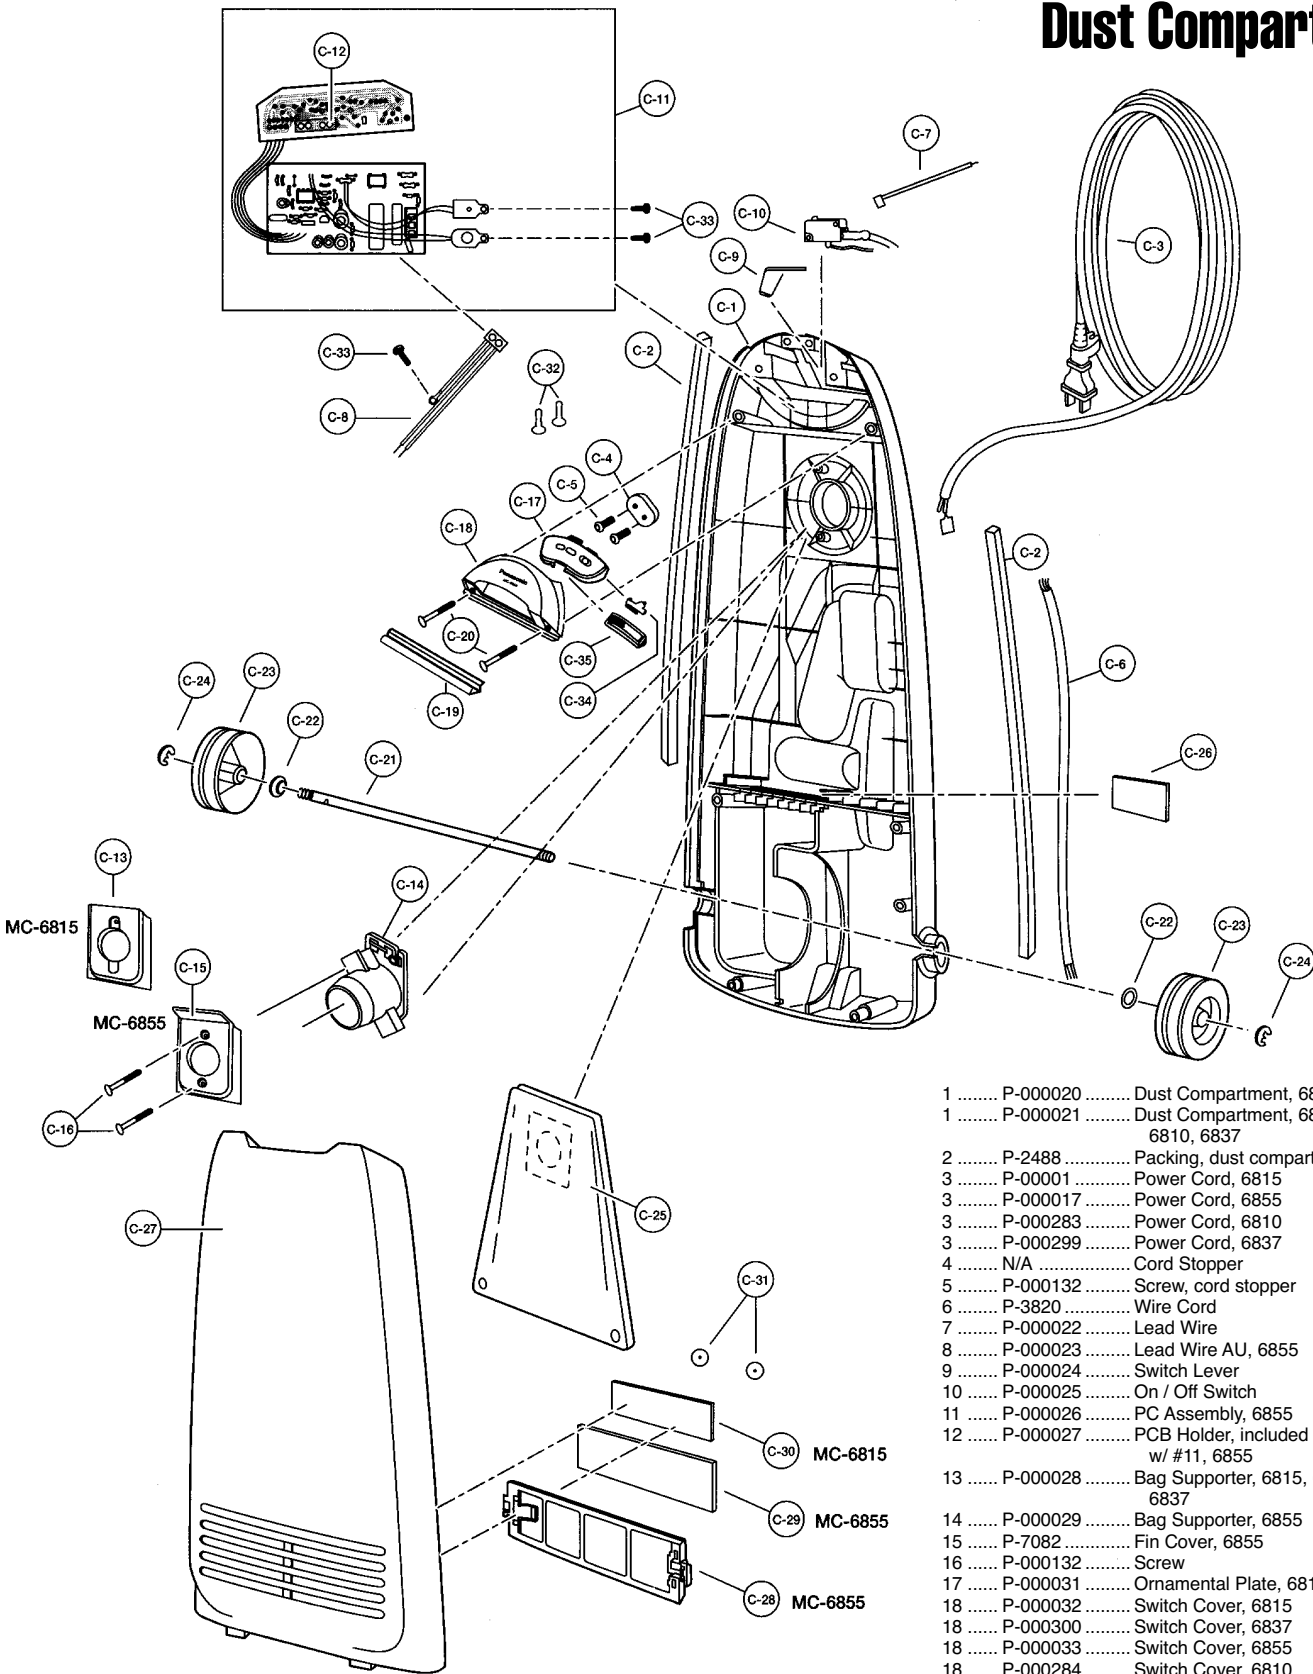

Models: MC-6810, MC-6815, MC-6837, MC-6855

Dust Compartment

- 1 ..... P-000020 ..... Dust Compartment, 6815
- 1 ..... P-000021 ..... Dust Compartment, 6855, 6810, 6837
- 2 ..... P-2488 ..... Packing, dust compartment
- 3 ..... P-00001 ..... Power Cord, 6815
- 3 ..... P-000017 ..... Power Cord, 6855
- 3 ..... P-000283 ..... Power Cord, 6810
- 3 ..... P-000299 ..... Power Cord, 6837
- 4 ..... N/A ..... Cord Stopper
- 5 ..... P-000132 ..... Screw, cord stopper
- 6 ..... P-3820 ..... Wire Cord
- 7 ..... P-000022 ..... Lead Wire
- 8 ..... P-000023 ..... Lead Wire AU, 6855
- 9 ..... P-000024 ..... Switch Lever
- 10 ..... P-000025 ..... On / Off Switch
- 11 ..... P-000026 ..... PC Assembly, 6855
- 12 ..... P-000027 ..... PCB Holder, included w/ #11, 6855
- 13 ..... P-000028 ..... Bag Supporter, 6815, 6810, 6837
- 14 ..... P-000029 ..... Bag Supporter, 6855
- 15 ..... P-7082 ..... Fin Cover, 6855
- 16 ..... P-000132 ..... Screw
- 17 ..... P-000031 ..... Ornamental Plate, 6815, 6855
- 18 ..... P-000032 ..... Switch Cover, 6815
- 18 ..... P-000300 ..... Switch Cover, 6837
- 18 ..... P-000033 ..... Switch Cover, 6855
- 18 ..... P-000284 ..... Switch Cover, 6810
- 19 ..... P-000034 ..... Packing, switch cover