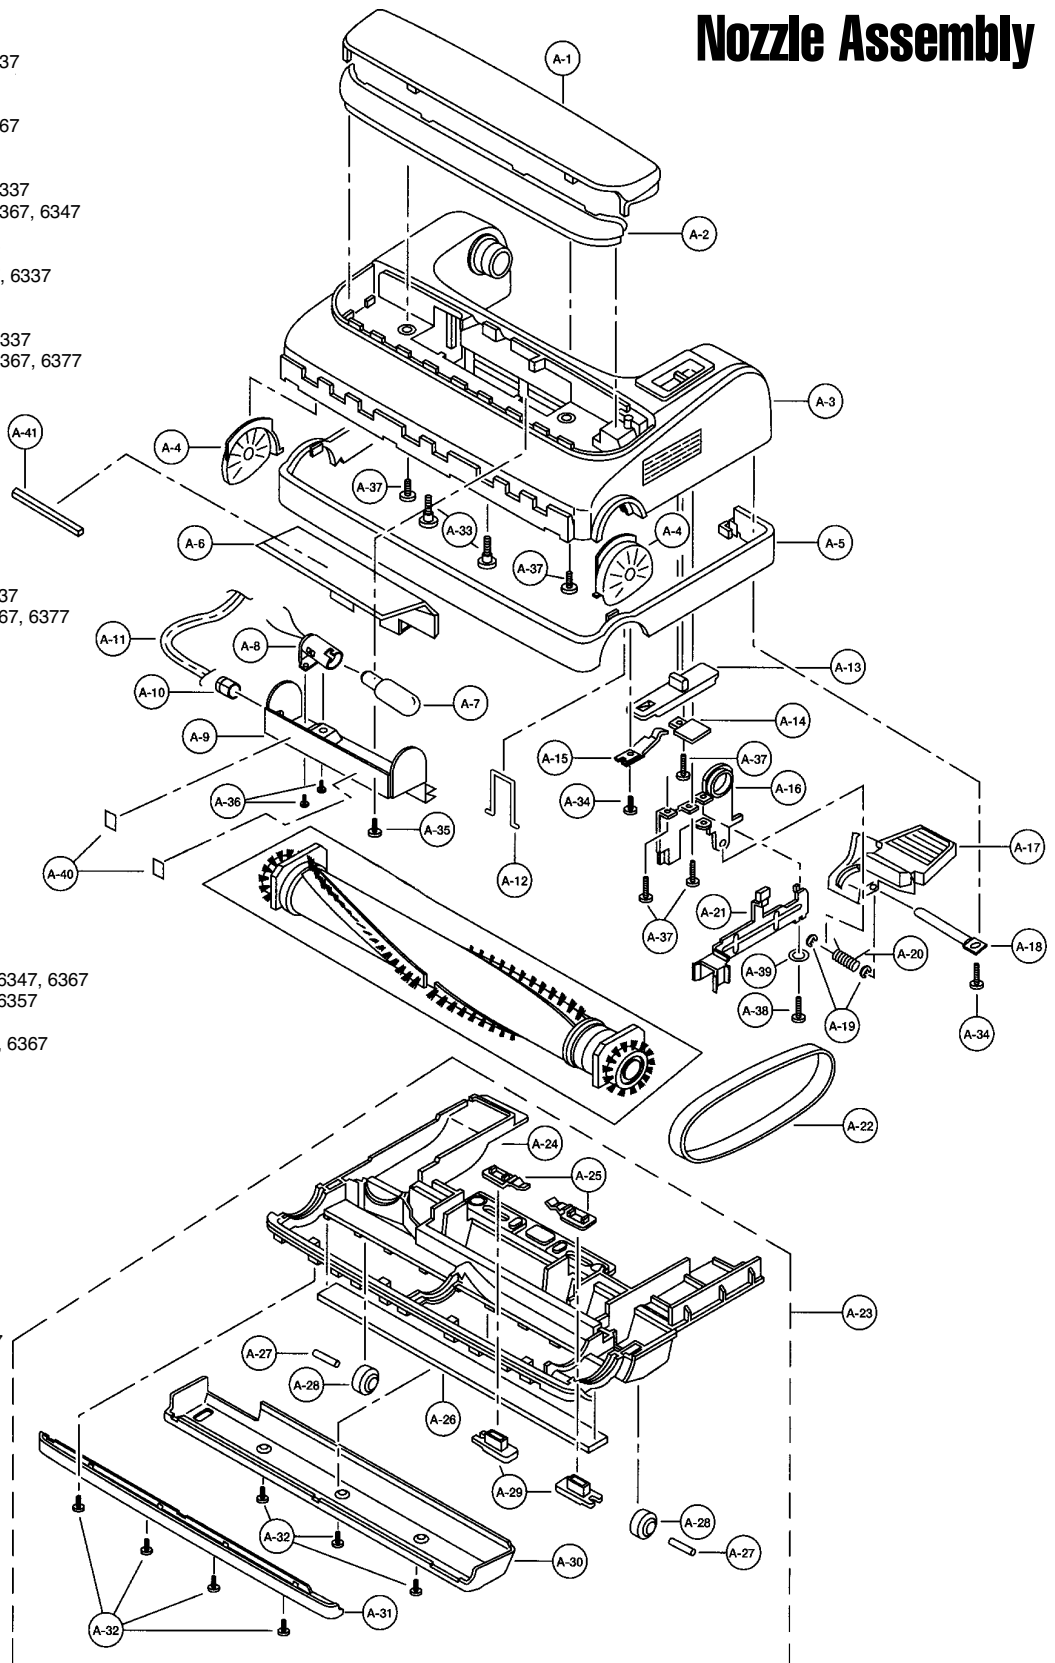

## Nozzle Assembly

- 1 ..... P-2410 ..... Window Cover, 6317
- 1 ..... N/A ..... Window Cover, 6327, 6337
- 1 ..... P-000302 ..... Window Cover, 6377
- 1 ..... P-000162 ..... Window Cover, 6357
- 1 ..... P-000163 ..... Window Cover, 6347, 6367
- 2 ..... P-2412 ..... Window
- 3 ..... P-2413 ..... Nozzle Housing, 6317
- 3 ..... P-2414 ..... Nozzle Housing, 6327, 6337
- 3 ..... P-000165 ..... Nozzle Housing, 6377, 6367, 6347
- 3 ..... P-000164 ..... Nozzle Housing, 6357
- 4 ..... P-2415 ..... Cover, edge brush, 6317
- 4 ..... P-2416 ..... Cover, edge brush, 6327, 6337
- 4 ..... P-000166 ..... Cover, edge brush
- 5 ..... P-2417 ..... Furniture Guard, 6317
- 5 ..... P-2418 ..... Furniture Guard, 6327, 6337
- 5 ..... P-000167 ..... Furniture Guard, 6347, 6367, 6377
- 5 ..... P-000168 ..... Furniture Guard, 6357
- 6 ..... P-2419 ..... Reflector
- 7 ..... P-2810 ..... Bulb
- 8 ..... P-938 ..... Bulb Socket
- 9 ..... P-2422 ..... Bulb Supporter
- 10 ..... P-2423 ..... Wire Bushing
- 11 ..... P-2424 ..... Wire Cord
- 11 ..... P-2425 ..... Wire Cord, 6337, 6367
- 12 ..... P-2426 ..... Belt Cover
- 13 ..... P-2427 ..... Selector Lever, 6317
- 13 ..... N/A ..... Selector Lever, 6327, 6337
- 13 ..... P-000169 ..... Selector Lever, 6347, 6367, 6377
- 13 ..... N/A ..... Selector Lever, 6357
- 14 ..... P-2429 ..... Lever Support
- 15 ..... P-2430 ..... Selector Spring
- 16 ..... P-2431 ..... Frame
- 17 ..... P-2432 ..... Pedal, 6317
- 17 ..... P-2433 ..... Pedal, 6327, 6337
- 17 ..... P-0016 ..... Pedal, 6357, 6377
- 17 ..... P-4730 ..... Pedal, 6347, 6367
- 18 ..... P-513 ..... Pedal Shaft
- 19 ..... P-411 ..... E-Clip
- 20 ..... P-583 ..... Pedal Spring
- 21 ..... P-000171 ..... Guide Lever
- 21 ..... P-2434 ..... Guide Lever, 6317, 6327, 6337
- 22 ..... P-260B ..... Belt, 2 pack
- 23 ..... P-2437 ..... Bottom Plate Assembly
- 23 ..... P-000091 ..... Bottom Plate Assembly, 6347, 6367
- 23 ..... P-000128 ..... Bottom Plate Assembly, 6357
- 24 ..... P-2438 ..... Bottom Plate Only
- 24 ..... P-000172 ..... Bottom Plate Only, 6347, 6367
- 24 ..... P-000173 ..... Bottom Plate Only, 6357
- 25 ..... P-704 ..... Stop Latch Spring
- 26 ..... P-2439 ..... Packing
- 27 ..... P-3930 ..... Roller Shaft
- 28 ..... P-909 ..... Nozzle Roller
- 29 ..... P-2444 ..... Latch
- 30 ..... P-2445 ..... Fitting Plate, rear
- 31 ..... P-2446 ..... Fitting Plate, front
- 32 ..... P-000174 ..... Screw, lower plate
- 33 ..... P-683 ..... Screw, nozzle housing
- 34 ..... P-4201 ..... Screw, selector spring or pedal shaft
- 35 ..... P-000132 ..... Screw, bulb supporter
- 36 ..... P-000276 ..... Screw, bulb socket, 6377
- 36 ..... N/A ..... Screw, bulb socket, 6347, 6357, 6367
- 37 ..... P-4201 ..... Screw, frame or window cover or lever support
- 38 ..... P-263 ..... Screw, frame
- 39 ..... N/A ..... Washer
- 40 ..... P-2448 ..... Packing
- 41 ..... P-2449 ..... Packing