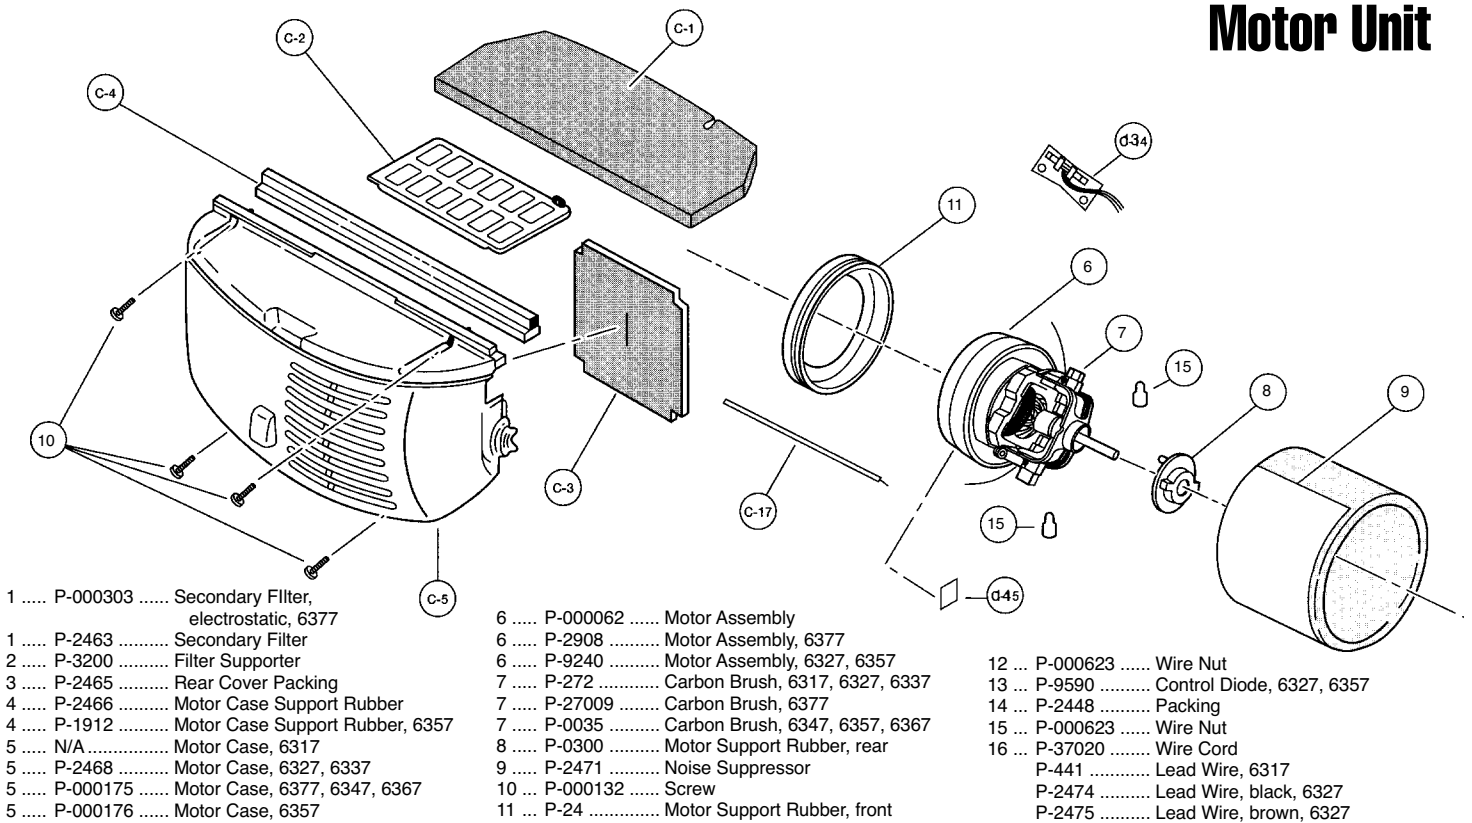

Models: MC-6317, MC-6327, MC-6337, MC-6347, MC-6357, MC-6367, MC-6377

Motor Unit