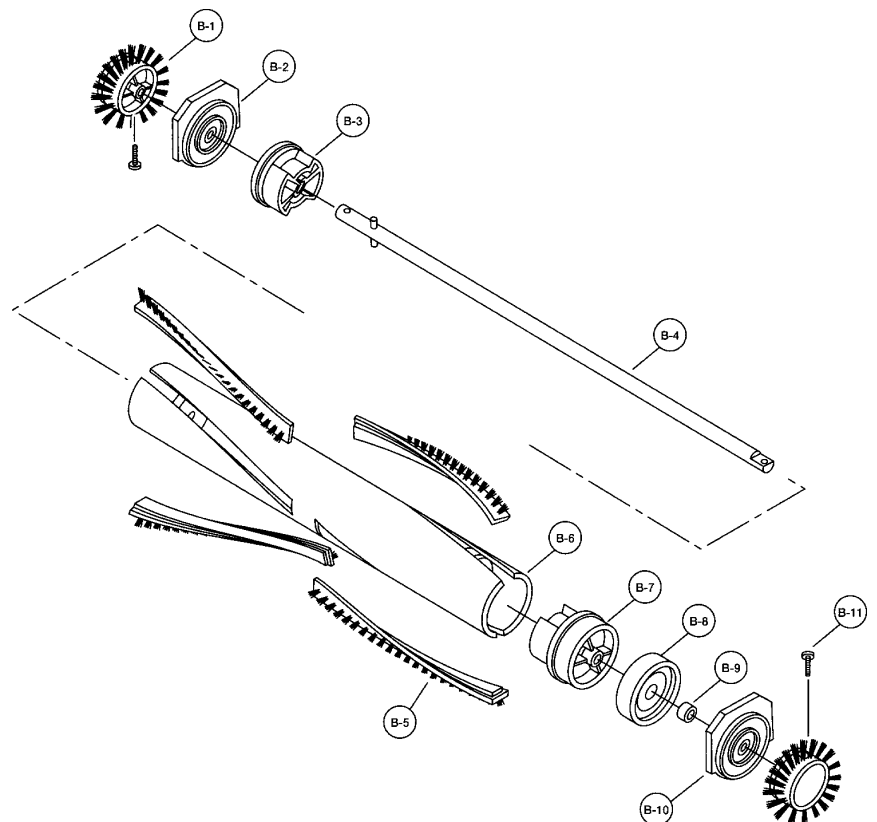

Agitator Unit

1. N/A ..... Agitator, complete
   1 ..... P-2451 ..... Edge Brush
   2 ..... P-2452 ..... Agitator Supporter, right, w/ bearing
   3 ..... P-2453 ..... Agitator Holder
   4 ..... P-2454 ..... Agitator Shaft
   5 ..... P-85 ..... Brush, 4 pack
   6 ..... P-2456 ..... Agitator Body
   7 ..... N/A ..... Pulley
   8 ..... P-2458 ..... Idle Pulley
   9 ..... P-2459 ..... Spacer
   10 ..... N/A ..... Agitator Supporter, left, w/ bearing
   11 ..... P-2461 ..... Screw
   P-350 ..... Agitator Bearing, (R)