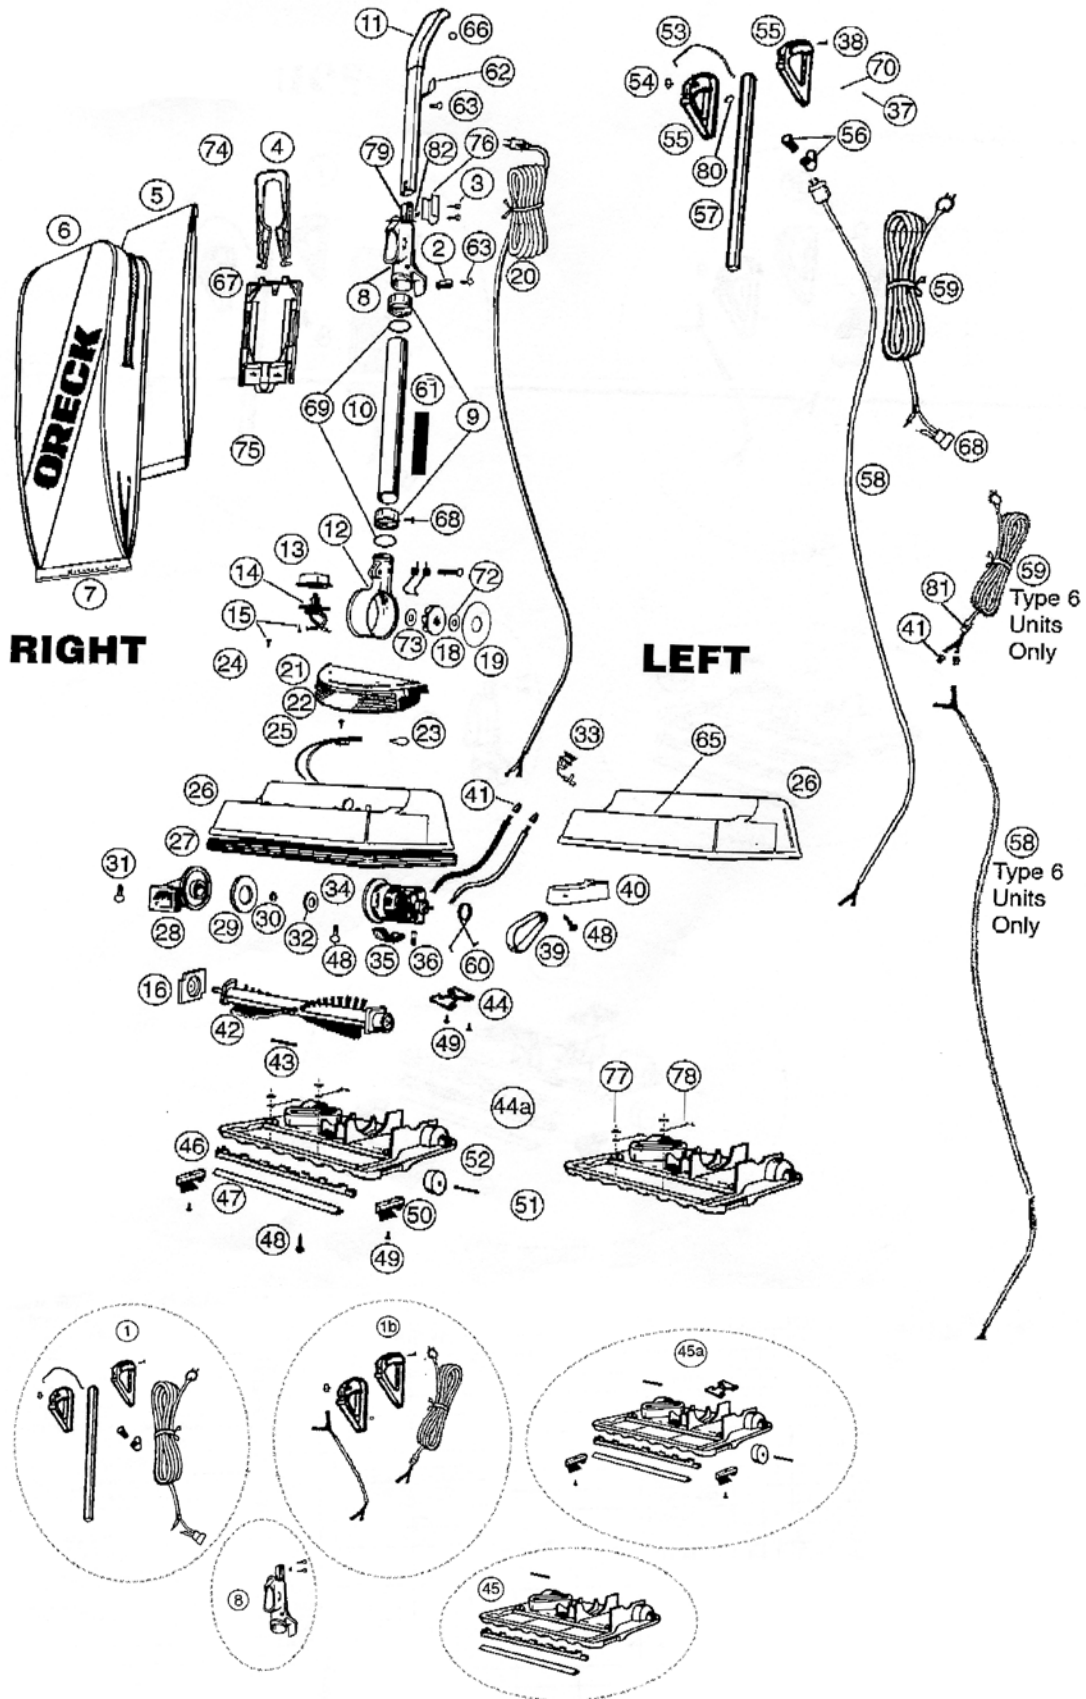

ORECK

UPRIGHTS

Models: XL3600HH, XL3600RH, XL3610HH, XL3800H2B, XL3900H2B, XL3910H2B

Models:XL3600HH, XL3600RH, XL3610HH

Index	Part No.	Description
1	O-097561201	Handle Assembly, includes items #38, #53, #54, #55, #56, #57, #59 Type 4 & 5 Only (XL3600HH/XL3600RH)
1	O-097528817	Handle Assembly, includes items #38, #53, #54, #55, #56, #57, #59 Type 4 & 5 Only (XL3610HH)
1B	O-097561201	Handle Assembly, Retro, Residential, Black, Kit, includes items #38, #54, #55, #56, #58, #80, #81 Type 4 & 5 Only
2	N/A	Cord Clamp
3	O-030047802M	Handle Tube
3	N/A	Handle Brace Screw
4	O-075201010000	Docking Clip, Rear
5	O-20008DW	Dust Bag, Hypo Allergenic (8pk.)
5	O-CCPK25DW	Dust Bag, Hypo Allergenic (25pk.)
6	O-7524625	Outer Bag, Lt. Gray, Gold Anniversary (XL3600HH/XL3610HH)
6	O-7524629	Outer Bag, Dk Gray, Gold Anniversary (XL3600RH)
7	O-097507817	Bag Clip, White with Gold (XL3600HH/XL3600RH)
7	O-097507805	Bag Clip, White with Black (XL3610HH)
8	O-097530805	Connector Assembly with Deflector & Stiffener Welded
9	O-75309020327	Collar
10	O-7518801	Tube Assembly, Type 4 Units Only
10	O-7519804	Tube Assembly, Type 5 & 6 Units Only
12	O-09753403	Fan Housing Assembly includes Rivet & Spring
15	N/A	Headlight Cover Screw
15	O-0375201M	Bulb Holder Screw/Foot Switch Nozzle Screw
16	O-0134623	End Cap
18	O-097530001	Metaxalloy Fan Kit with Washers
19	O-7501201	Fan Cup Seal
20	N/A	Cord Set (See #59)
21	O-75521010431	Lamp Housing, White
22	O-7552001455	Lens
23	RG-009650019	Bulb
24	O-7302001	Badge Decal, Gold
25	O-7508302	Lamp Holder, Type 4 & 5 Only
25	O-7553901	Lamp Holder, Type 6 Units Only
26	O-097578011	Housing, White
27	O-7518103	Bumper, White
28	O-097506601	Intake Pivot Assembly, with Felt Seal
29	O-7506501	Felt Seal
30	O-030044801M	Fan Nut, 100pk
31	N/A	Intake/Pivot Screw
32	O-7511701	Felt Seal, Motor
33	O-030049401	Cord Retainer, Square
34	O-097550501	Motor Assembly Kit
35	O-7509501	Motor Seal
36	NLA	Kit, Motor Brush/Spring
38	O-03004601M	D Handle Screw (small head)
38	O-08805968	D Handle Screw Type 6 Units Only