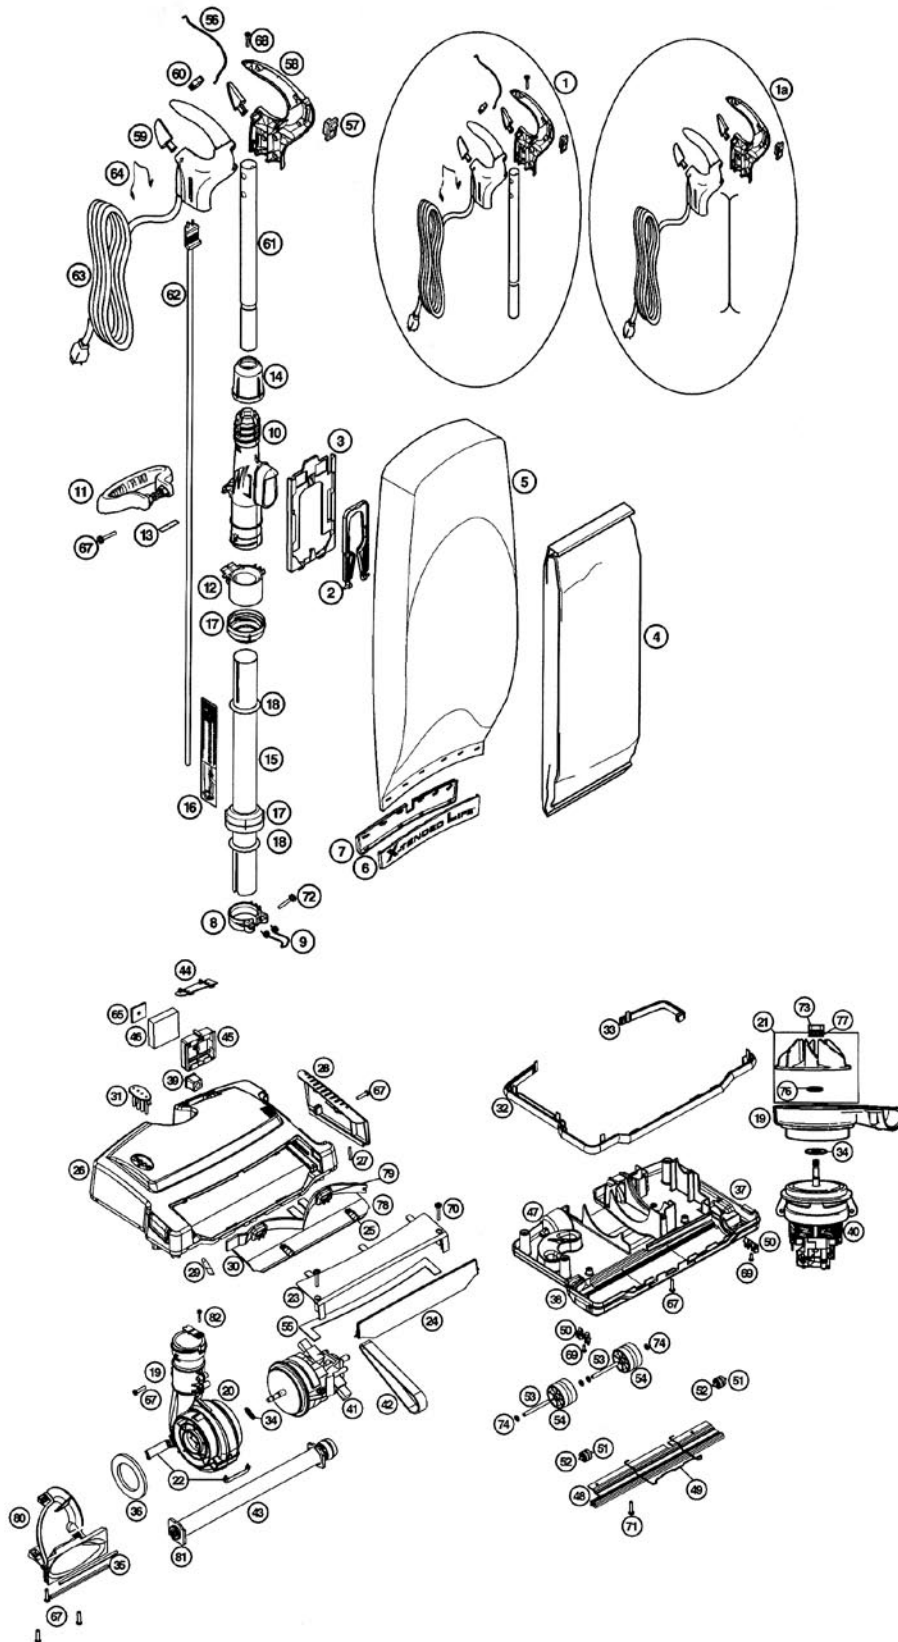

Models: XL21-600ECC/ECB

Models: XL21-600ECC/ECB

Index	Part No.	Description
1	0-097709352	Handle Assy, includes items #56, 57, 58, 59, 60, 61, 63, 64 (XL21-600ECC) Type 1 Units Only
1	0-097709351	Handle Assy, includes items #56, 57, 58, 59, 60, 61, 63, 64 (XL21-600ECB) Type 1 Units Only
1a	0-097720701	Handle Assembly, Black, includes items #57, 58, 59, 62, 63 (Kit, Retro) Type 1 Units Only
2	0-7558301438	Bag Dock, Rear, Blue, Type CC (Use with #3 or order #83)
3	0-7558201438	Bag Dock Hinge, Blue, Type CC (Use with #2 or order #83)
4	O-20008000	Dust Rag, (8pack) Hypo Allergenic
4A	O-20025DW	Dust Bag, (25pack) Hypo Allergenic
5	0-7703903	Outer Bag, Tan, Black
6	0-097709402	Bag Clip, Front, Creme (XL21-600ECC)
6	0-097709401	Bag Clip, Front, Black (XL21-600ECB)
7	0-7700601453	Bag Clip, Rear, Creme (XL21-600ECC)
7	0-77006010327	Bag Clip, Rear, Black (XL21-600ECB)
8	0-77003010327	Clamp, Bag Clip
9	O-7501501	Bag Spring
10	0-77075010327	Connector Assembly
11	0-77014010384	Handle, Carry, Rear, Gray
12	0-77015010327	Clamp, Carrying Handle
13	0-7706601	Detent, Carrying Handle
14	0-77048010384	Collar, Upper Handle
15	0-7700202	Tube, Lower
16	0-7707801	Label, Tube
17	0-77049010384	Collar, Lower
18	0-7705401	O'Ring, Tube Connector
19	0-77025010327	Fan Housing
20	0-77024010327	Fan Housing Cover/Seal Overmold
21	NA	Fan Kit with Washers
22	0-7705601	Clamp, Scroll
23	0-097709504	Headlight Cover Assembly, Creme (XL21-600ECC)
23	0-097709503	Headlight Cover Assembly, Black (XL21-600ECB)
24	0-7703501455	Light Lens, Front
25	0-7705101	Bulb
26	0-097710105	Top Cover Assembly with Side Lens, Creme (XL21-600ECC)
26	0-097710104	Top Cover Assembly with Side Lens, Black (XL21-600ECB)
27	O-52033P1	Pin Latch
28	0-7701001453	Door, Belt Access, Creme (XL21-600ECC)
28	0-77010010327	Door, Belt Access, Black (XL21-600ECB)
29	0-7701701	Detent
30	0-097707102	Reflector Assembly, includes #25, 78, 79
31	0-7703401453	Cover, Light LED, Creme (XL21-600ECC)
31	0-77034010327	Cover, Light LED, Black (XL-600ECB)
32	0-77012010384	Bumper, Main, Gray
33	0-77013010384	Bumper, Side, Gray
34	O-7511701	Felt Seal, Motor
35	0-7703101	Seal, Inlet Foam, Black
36	0-7703201	Seal, Felt Inlet, White
37	0-7704301	Seal, Power Nozzel 5"
38	0-7704302	Seal Power Nozzel 1"
39	O-030049401	Strain Relief, Square
40	0-097703801	Motor Assembly Kit
41	0-7711401	Motor Brush and Spring Kit