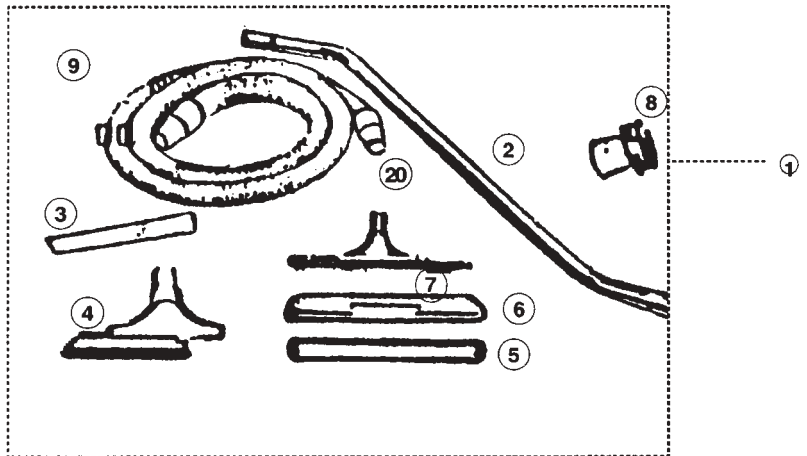

Model: PT101/PT105

1. 1 ..... O-4558 ..... Accessories kit (PT151)
   - 2 ..... O-10035 ..... 5' 2 piece double bend steel wand (PT151)
   - 3 ..... O-1035 ..... 11" crevice tool (PT151)
   - 4 ..... O-374083 ..... 6" upholstery tool (PT151)
   - 5 ..... O-7200 ..... 14" die cast floor brush (PT151)
   - 6 ..... O-7201 ..... 14" die cast carpet nozzle (PT151)
   - 7 ..... O-7203 ..... 14" die cast square tool (PT151)
   - 8 ..... O-1455 ..... 1 1/2" swivel hose adapter (PT151)
   - 9 ..... O-3576 ..... 10' vinyl crushproof hose (PT151)
   - 10 ..... O-5221 ..... Accessories kit (PT101)
   - 11 ..... O-3576 ..... 10' vinyl crushproof hose (PT101)
   - 12 ..... O-2038 ..... Curved elbow (PT101)
   - 13 ..... O-12511 ..... Straight extensions (PT101)
   - 14 ..... O-5548 ..... 3 way rug nozzle (PT101)
   - 15 ..... O-5547 ..... Crevice tool (PT101)
   - 16 ..... O-5546 ..... Dusting brush (PT101)
   - 17 ..... O-5545 ..... Upholstery nozzle (PT101)
   - 18 ..... O-5614 ..... Floor & wall brush (PT101)
   - 19 ..... O-3459 ..... 1 1/4 ID swivel hose adaptor (PT101)
   - 20 ..... O-345156 ..... 1 1/2 hose cuff (PT151)
3. O-999914 ..... Squeegee blade (PT151)
   - O-22425 ..... Hose assembly