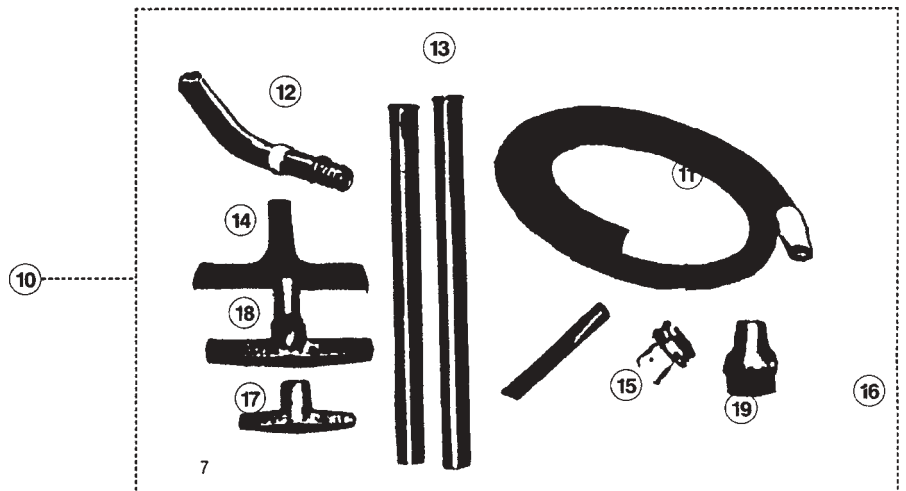

Model: PT101/PT105

1. 1 ..... O-4558 ..... Accessories kit (PT151)
   - 2 ..... O-10035 ..... 5' 2 piece double bend steel wand (PT151)
   - 3 ..... O-1035 ..... 11" crevice tool (PT151)
   - 4 ..... O-374083 ..... 6" upholstery tool (PT151)
   - 5 ..... O-7200 ..... 14" die cast floor brush (PT151)
   - 6 ..... O-7201 ..... 14" die cast carpet nozzle (PT151)
   - 7 ..... O-7203 ..... 14" die cast square tool (PT151)
   - 8 ..... O-1455 ..... 1 1/2" swivel hose adapter (PT151)
   - 9 ..... O-3576 ..... 10' vinyl crushproof hose (PT151)
   - 10 ..... O-5221 ..... Accessories kit (PT101)
   - 11 ..... O-3576 ..... 10' vinyl crushproof hose (PT101)
   - 12 ..... O-2038 ..... Curved elbow (PT101)
   - 13 ..... O-12511 ..... Straight extensions (PT101)
   - 14 ..... O-5548 ..... 3 way rug nozzle (PT101)
   - 15 ..... O-5547 ..... Crevice tool (PT101)
   - 16 ..... O-5546 ..... Dusting brush (PT101)
   - 17 ..... O-5545 ..... Upholstery nozzle (PT101)
   - 18 ..... O-5614 ..... Floor & wall brush (PT101)
   - 19 ..... O-3459 ..... 1 1/4 ID swivel hose adaptor (PT101)
   - 20 ..... O-345156 ..... 1 1/2 hose cuff (PT151)
3. O-999914 ..... Squeegee blade (PT151)
   - O-22425 ..... Hose assembly