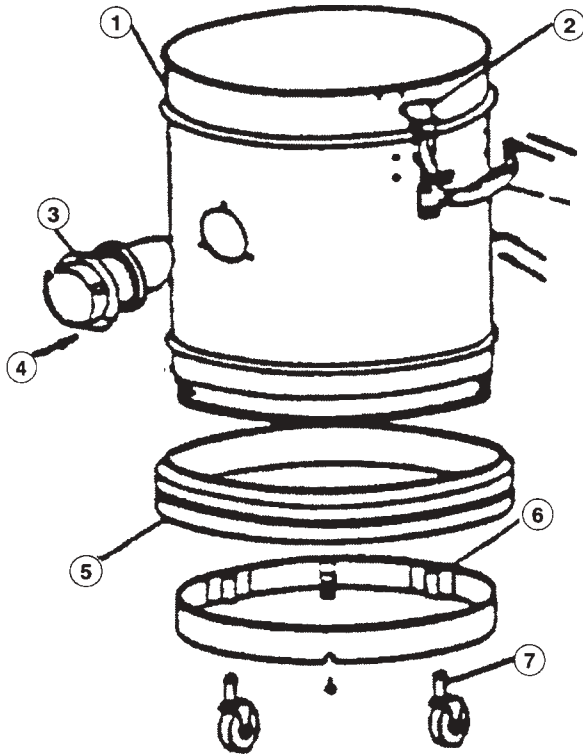

Model: PT101/PT105