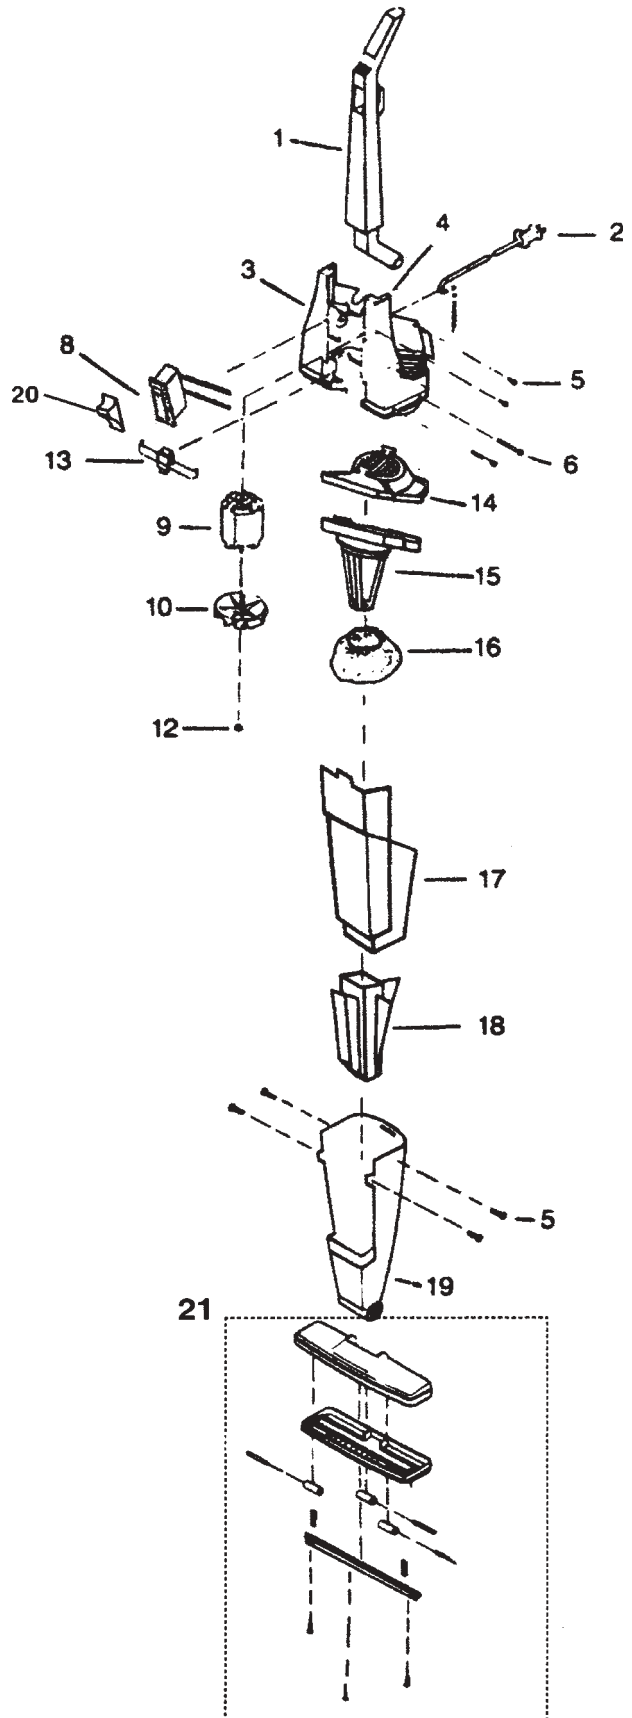

Model: DP460

- 1 DG-63602B Handle
- 2 DG-61576T Power cord
- 3 DG-63630B Housing-right
- 4 DG-63631B Housing-left
- 8 DG-63883 Switch assembly
- O-63883 Switch assembly
- 9 DG-63674 Motor
- 10 DG-63550A Impeller
- 13 O-63655 Button release
- 14 DG-63654 Seal, dust
- 15 DG-63653 Filter frame
- 16 O-91051C Filter bag, 3 pack
- 16a ... DG-63221A Filter bag, single
- 17 DG-80336B Dust cup
- 17a ... O-80355 Dust cup assembly
- 17b ... DG64609 Gasket, dust cup
- 18 NLA Tube air passage
- 19 DG-63651 Body, lower
- 20 O-63261A Cap, switch - red button
- 21 O-80330C Floor assembly

STANDARD FASTENER and HARDWARE LISTING

- 5 O-030046901M Screw, short
- 6 DG-63571A Screw, long
- 11 DG-63528B Washer
- 12 DG-62620A Hex nut