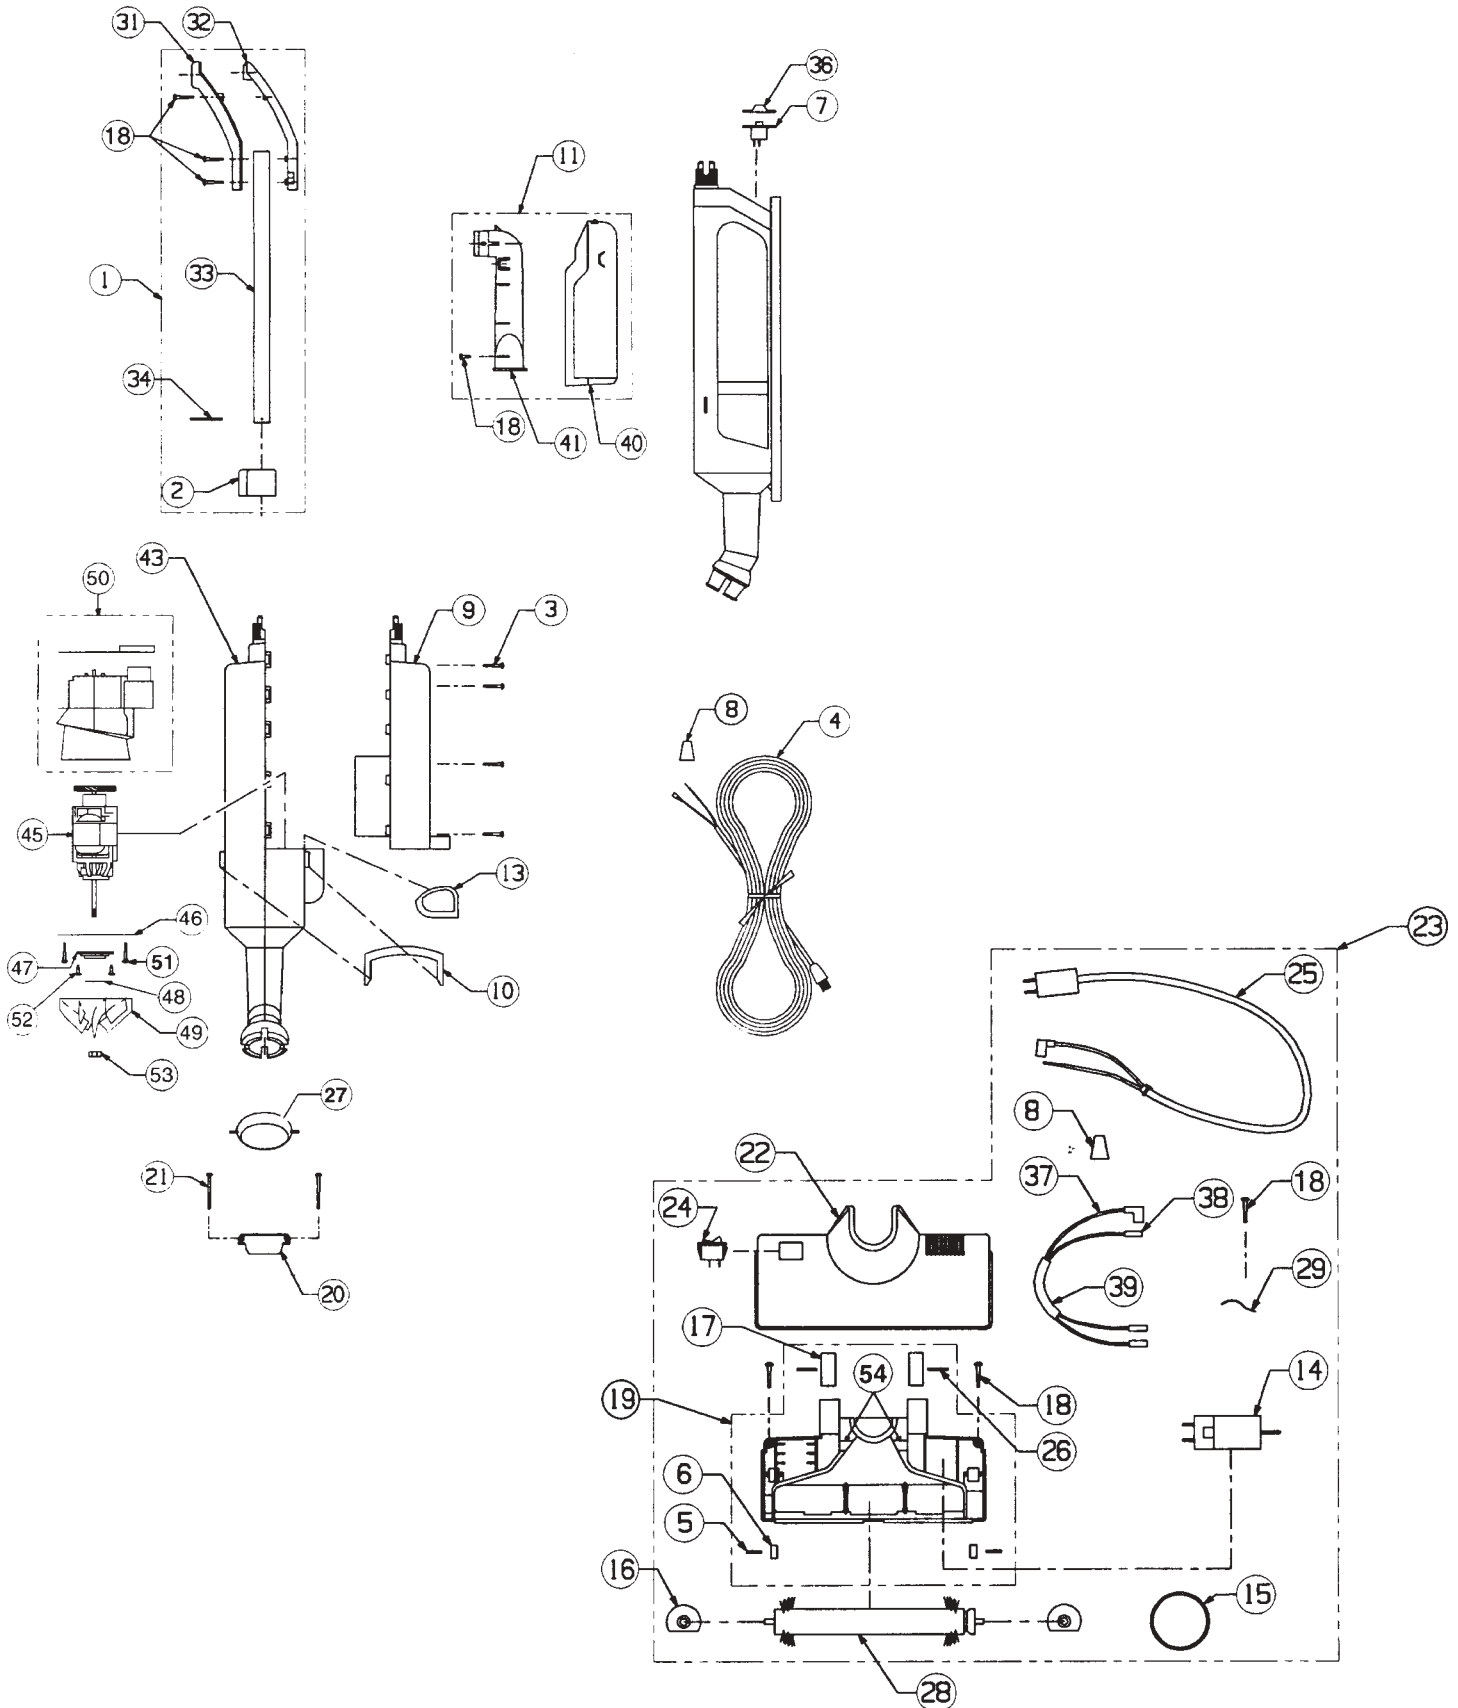

Model: APU255/BR225

- 1 O-092658504 Handle assembly
- 2 O-26538020327 ... Collar lock
- 4 O-2684701 Cord assembly
- 5 RG-24468P2 Front wheel axle
- 6 O-25311020327 ... Front wheel
- 7 RG-009410037 Main switch
- 9 O-092687201 Bag cover assembly
- 10 RG-26541010327 . Handi handle
- 11 O-092687201 Bag cover assembly
- 12 O-2685202 Owner's manual (APU255)
- 12a ... O-2686903 Owner's manual (BR225)
- 13 RG-2652902 Lower duct seal
- 14 O-2684201 Power nozzle motor (APU255)
- 15 O-2661001 Belt (APU255)
- 16 RG-092661501 Retainer bearing (APU255)
- 17 RG-26552010327 . Rear wheel (APU255)
- 19 O-092663003 Bozzle base assembly (APU255)
- 19a ... O-092687401 Nozzle base assembly (BR225)
- 20 NLA Power nozzle clamp w/seal
- 22 O-26557040327 ... Nozzle cover (APU255)
- 22a ... O-26543030327 ... Nozzle cover (BR225)
- 23 O-092678502 Power nozzle assembly (APU255), **type 1 units only**
O-092678503 Power nozzle assembly (APU255), **type 2 units only**
- 23a ... O-092686701 Nozzle assembly (BR225)
- 24 RG-2662401 Rocker switch (APU255), **type 1 units only**
NLA Lighted switch (APU255), **type 2 units only**
- 25 NLA Power nozzle cord (APU255), **type 1 units only**
NLA Power nozzle cord (APU255), **type 2 units only**
- 26 RG-2655301 Rear wheel axle (APU255)
- 27 RG-26506010327 . Elbow ring
- 28 RG-2654002 Brush roll (APU255)
- 29 RG-2662601 Motor clamp (APU255)
- 31 O-26563010327 ... Handle grip lower
- 32 O-26562010327 ... Handle grip upper
- 33 O-26560530327 ... Handle tube
- 34 O-52033P1 Handle tube pin
- 36 RG-054530075 Glamour cap
- 37 O-2684401 Lead w/terminal (APU255) **type 1 units only**
O-2684402 Lead w/terminal (APU255) **type 2 units only**
- 38 O-2684501 Lead (APU255) **type 1 units only**
- 39 O-37651P8 Sleeving (APU255)
- 40 O-26670020327 ... Bag cover
- 41 O-26673020327 ... Plenum
- 43 O-092686401 Right housing and motor assembly (APU255)
NLA Right housing and motor assembly (BR225)
- 44 O-24467040327 ... Wheel, solid
- 45 O-2687601 Motor kit
- 46 O-2651301 Motor bulk head
- 47 O-2666302 Motor disk
- 48 O-030042201 Cup washer
- 49 O-2556101 Fan
- 50 O-092688401 Motor housing, mount
- 54 O-7808401 Gasket, power nozzle (APU255)