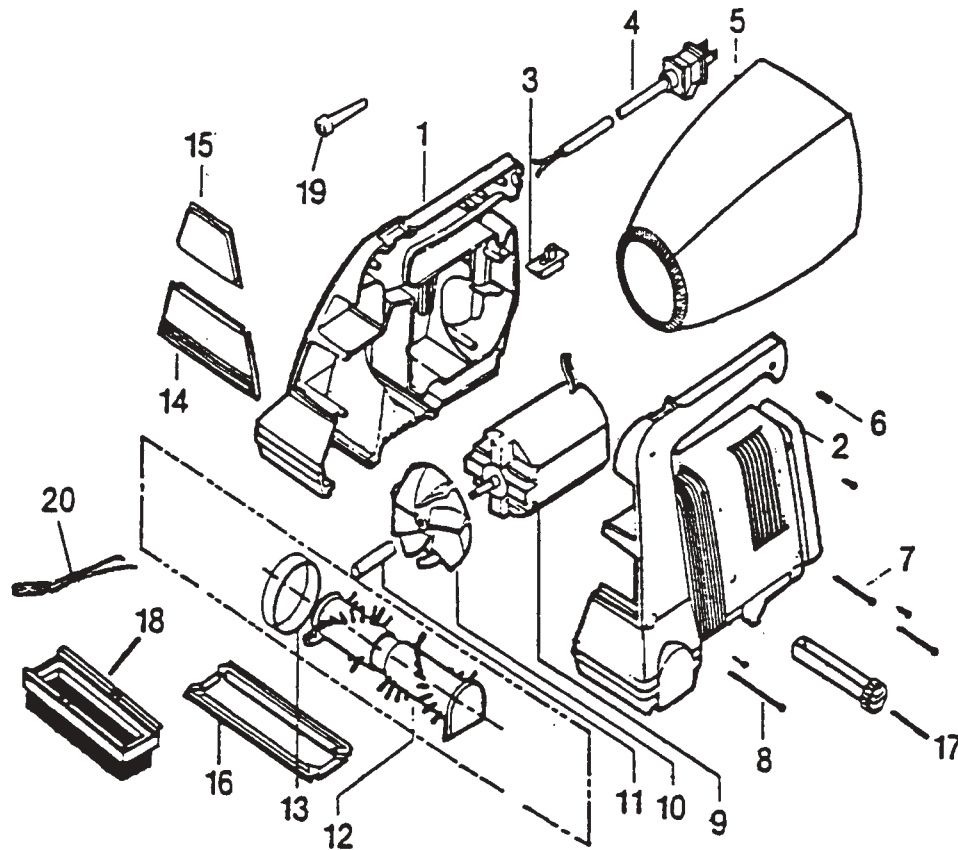

Model: PB250LA

- 1 O-63555N Housing - right
 - 2 O-63556N Housing - left
 - 3 O-63568A Switch
 - 4 DG-61576T Power cord
 - 5 O-063573A Dust bag
 - 9 DG-63960 Motor
 - 9a DG-63961 Motor, 3 wire
 - 10 DG-63550A Impeller
 - 11 O-63568 Shaft, belt
 - 12 DG-63199 Brush roller assembly
 - 13 DG-63553 Belt
 - 14 O-80283H Front plate assembly
 - 15 O-80380D lens
 - 16 DG-63579 Guide plate
 - 17 O-63563D Air flow control knob
 - 19 O-63586 Brushing, strain relief
 - 20 DG-63955 Lamp and socket
 - 21 O-91088G Tools kit
 - 22 O-63377 Mounting bracket
 - 23 O-63395 Adaptor
 - 24 O-63547 3 ft. hose
 - 25 O-72031010431 ... Crevice tool
 - 26 O-72030010431 ... Upholstery tool
 - 27 DG-63536A Couplings
 - 28 DG-63396 Extension wand
- DG-80071A Hardware packet
 NLA 8oz - 1/2lb. dry shampoo

STANDARD FASTENER and HARDWARE LISTING

- 9 NLA Screw, short
- 10 O-030039115M Screw, motor
- 11 O-63571 Screw, long