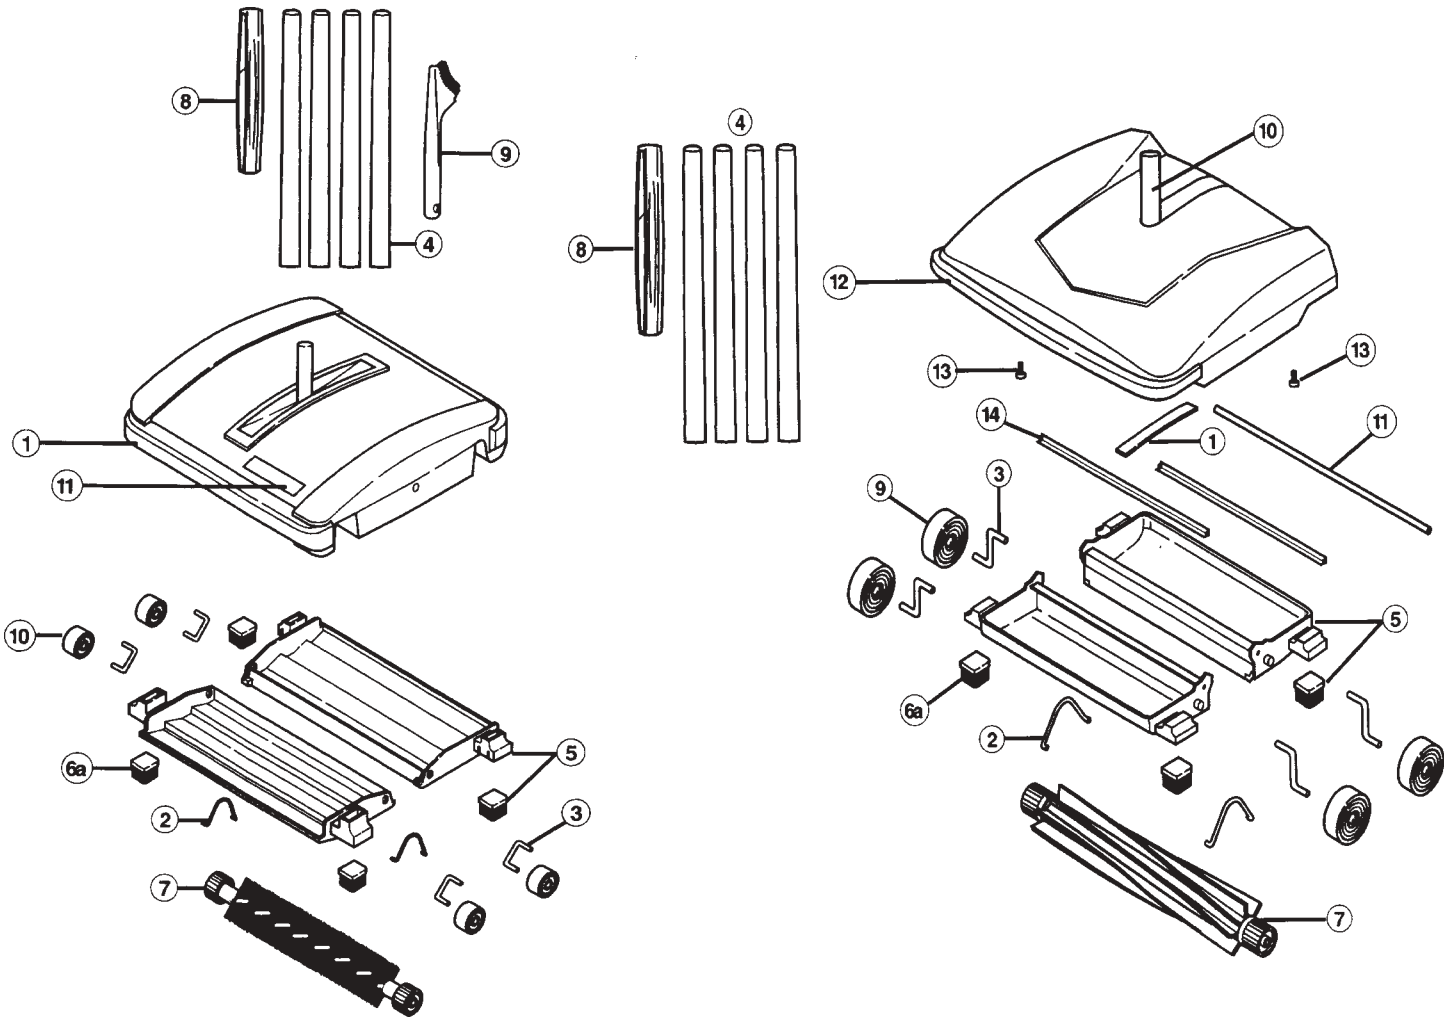

Models: 23T/23TS/BR2000/BR2200/GN23TX/S5323/5323/JL23TS/PR2400/PR2400PI/S5325/5325/PR2600

23T/23TS/BR2000/BR2200/GN23TX/S5323/ 5323/JL23TS

- 1 O-80022010327 ... Bumper
- 2 O-8000001 Shutter spring
- 3 O-8018601 Swing arm handle
- 4 O-8006201 Handle set (4 sections), black
- 5 O-098000802 Dust pan w/corner brushes, black
- 6 O-8000301 Corner brush, bristles
- 7 O-23TTS1 Rotorbrush
- 8 O-80067010327 ... Handle grip, black
- 9 O-80010010327 ... Brush cleaner
- 10 O-8003901 Wheel
- 11 O-8022001 Label- BR2000, BR2200

PR2400/PR2400PI/S5325/5325/PR2600

- 1 O-8009901 Handle spring, black
- 2 O-8007901 Shutter spring
- 3 O-8008601 Swing arm axle
- 4 O-8008801 Handle set (4 sections) - silver
- 5 O-098007201 Dust pan w/corner brushes - black
- 6a O-8007801 Corner brush
- 6b O-80066010327 ... Corner ruber wipes
- 7 O-24001 Rotorblade
- 8 O-80067010327 ... Handle grip, black
- 9 O-8006801 Wheel
- 10 O-8009301 Joint (handle connector stud)
- 11 O-8006501 Stabilizer bar
- 12 O-80084010327 ... Bumper
- 13 O-030044701M Screws, #6 x 3/8" (100 pack)
- 14 O-80077010327 ... Debris stopper