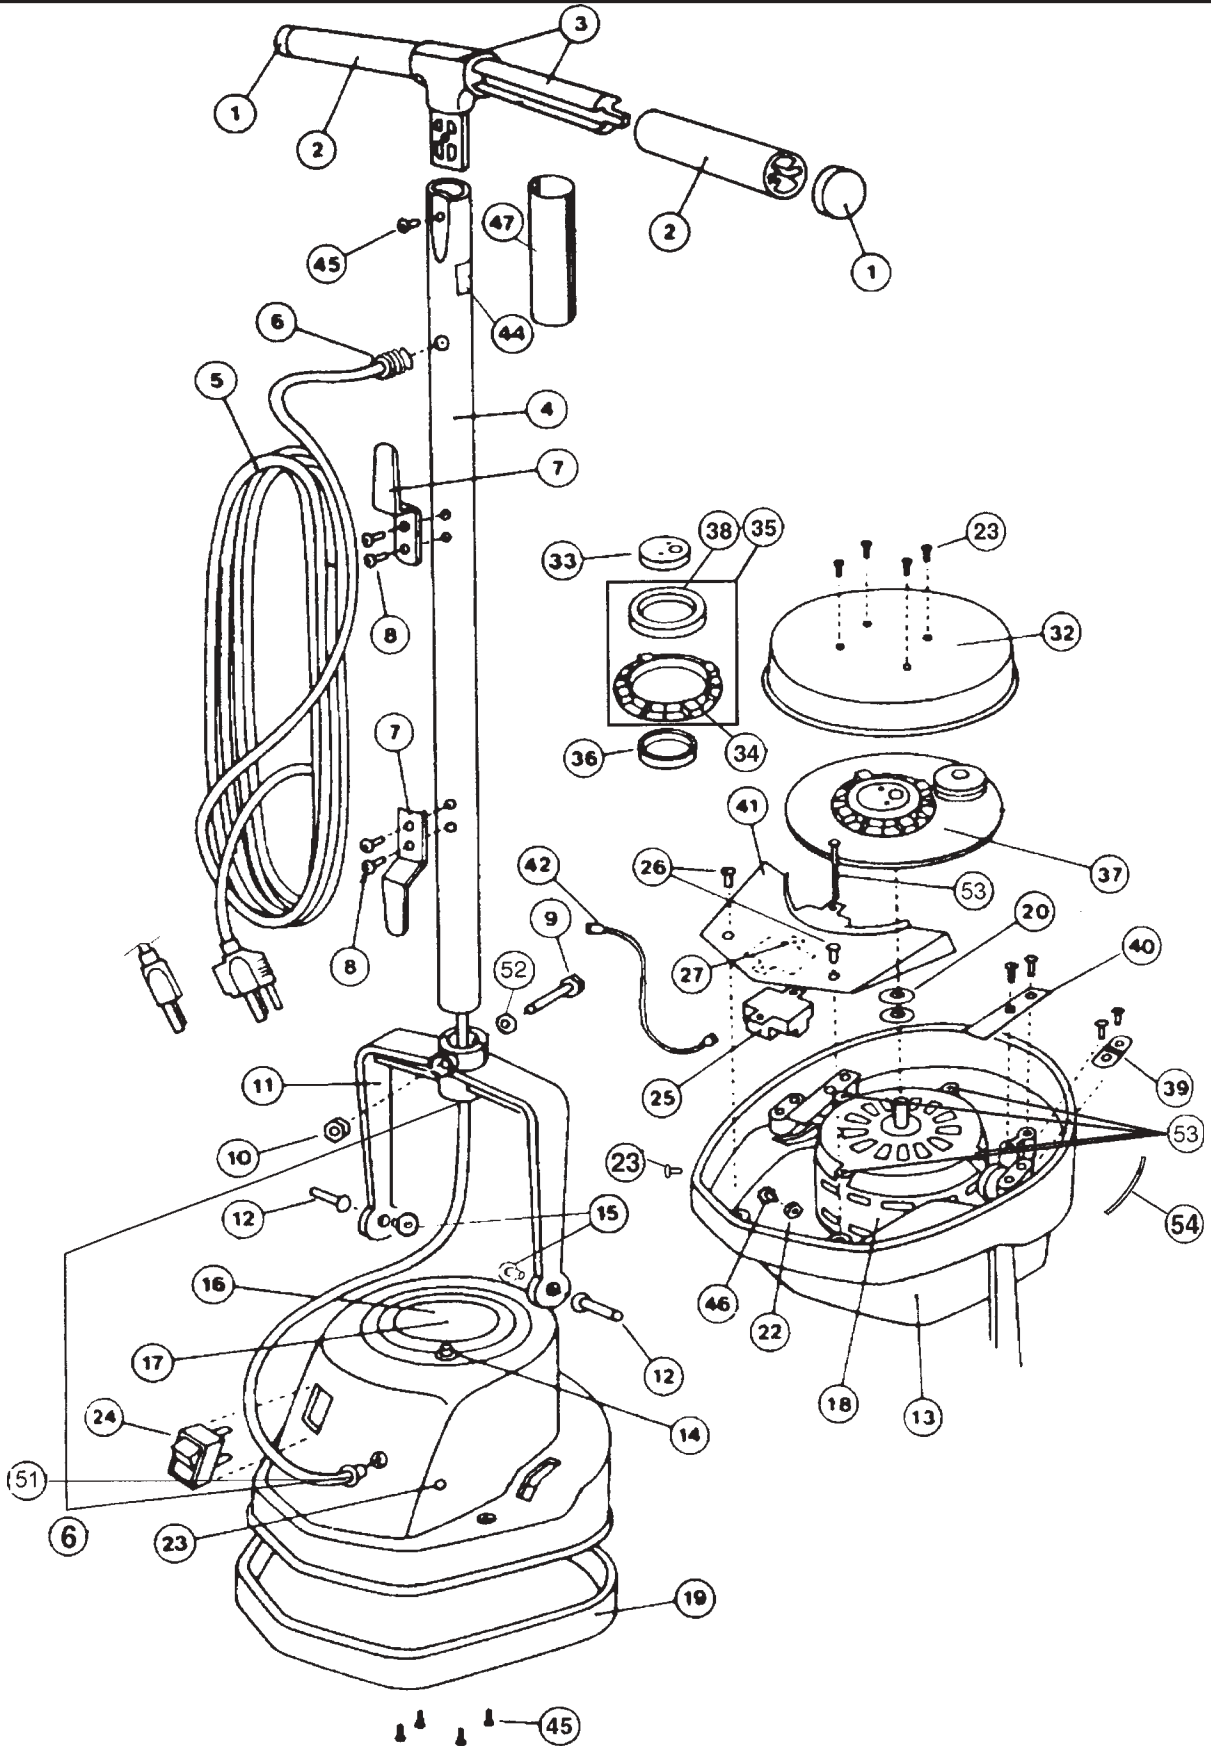

Models: XL300/XL400/XL480

Models: XL300/XL400/XL480

1	O-120180	T-handle end caps
2	NLA	T-handle grips
3	O-5314001451	T-handle
4	O-5314101	Handle tube (400 series)
4a	O-130156	Handle tube (300 series)
5	O-5314201451	Cord set, red (400 series)
5a	O-130000	Cord set, white (300 series)
5b	O-5314301327	Cord set, black, eurostyle (480 series) order 49, 50
5c	NLA	Cord set, black, UK (480 series) order 49, 50
5d	NLA	Cord set, black (480AZ series) order 49, 50
6	O-030052001	Heyco strain relief (400 & 480 series)
6a	O-120002	Heyco strain relief (300 series)
6b	O-030052101	Heyco strain relief (480 series)
7	O-5314701	Cord hooks
11	O-5314801	Yoke
12	O-030052901	Handle pin
13	O-5314901	Main body housing
14	O-5315001451	Reset button
15	O-5323701	Delrin bushing
16	O-5315101	Grill (motor cover)
17	O-5323901	Label, round
18	O-095315201	Motor kit (120 volt 60 Hz)(300 & 400 series)
19	O-5315401451	Bumper
24	O-5315501	Switch rocker (300 & 400 series)
25	O-5315701	Relay (400 series)
25a	O-120500	Relay (300 series)
25b	O-5315801	Relay (480 series)
32	O-53159010000	Brush holder pan
33	O-5316001	Plug bearing
34	O-5316201	Bearing retainer
35	O-095326651	Retainer bearing & ball bearing assembly
36	O-5316301	Spacer bearing
37	O-5316401	Flywheel
38	O-5316101	Bearing
39	O-5316501	Pillow block (yoke pin holder)
40	O-5316601	Spring
41	O-5316701	Plate cover
42	NLA	5" lead wire with terminals
44	O-5317201	Warning label
47	O-53173010327	Insulator tube (480 series)
49	O-5327501	Connector butt, bra 2280 (480 series)
50	O-5313801	Slide, quick 1/4" (480 series)
51	O-030045502	Strain relief (480 series)
54	O-03004041	cable tie
		O-5317701	Label, Oreck (not shown)