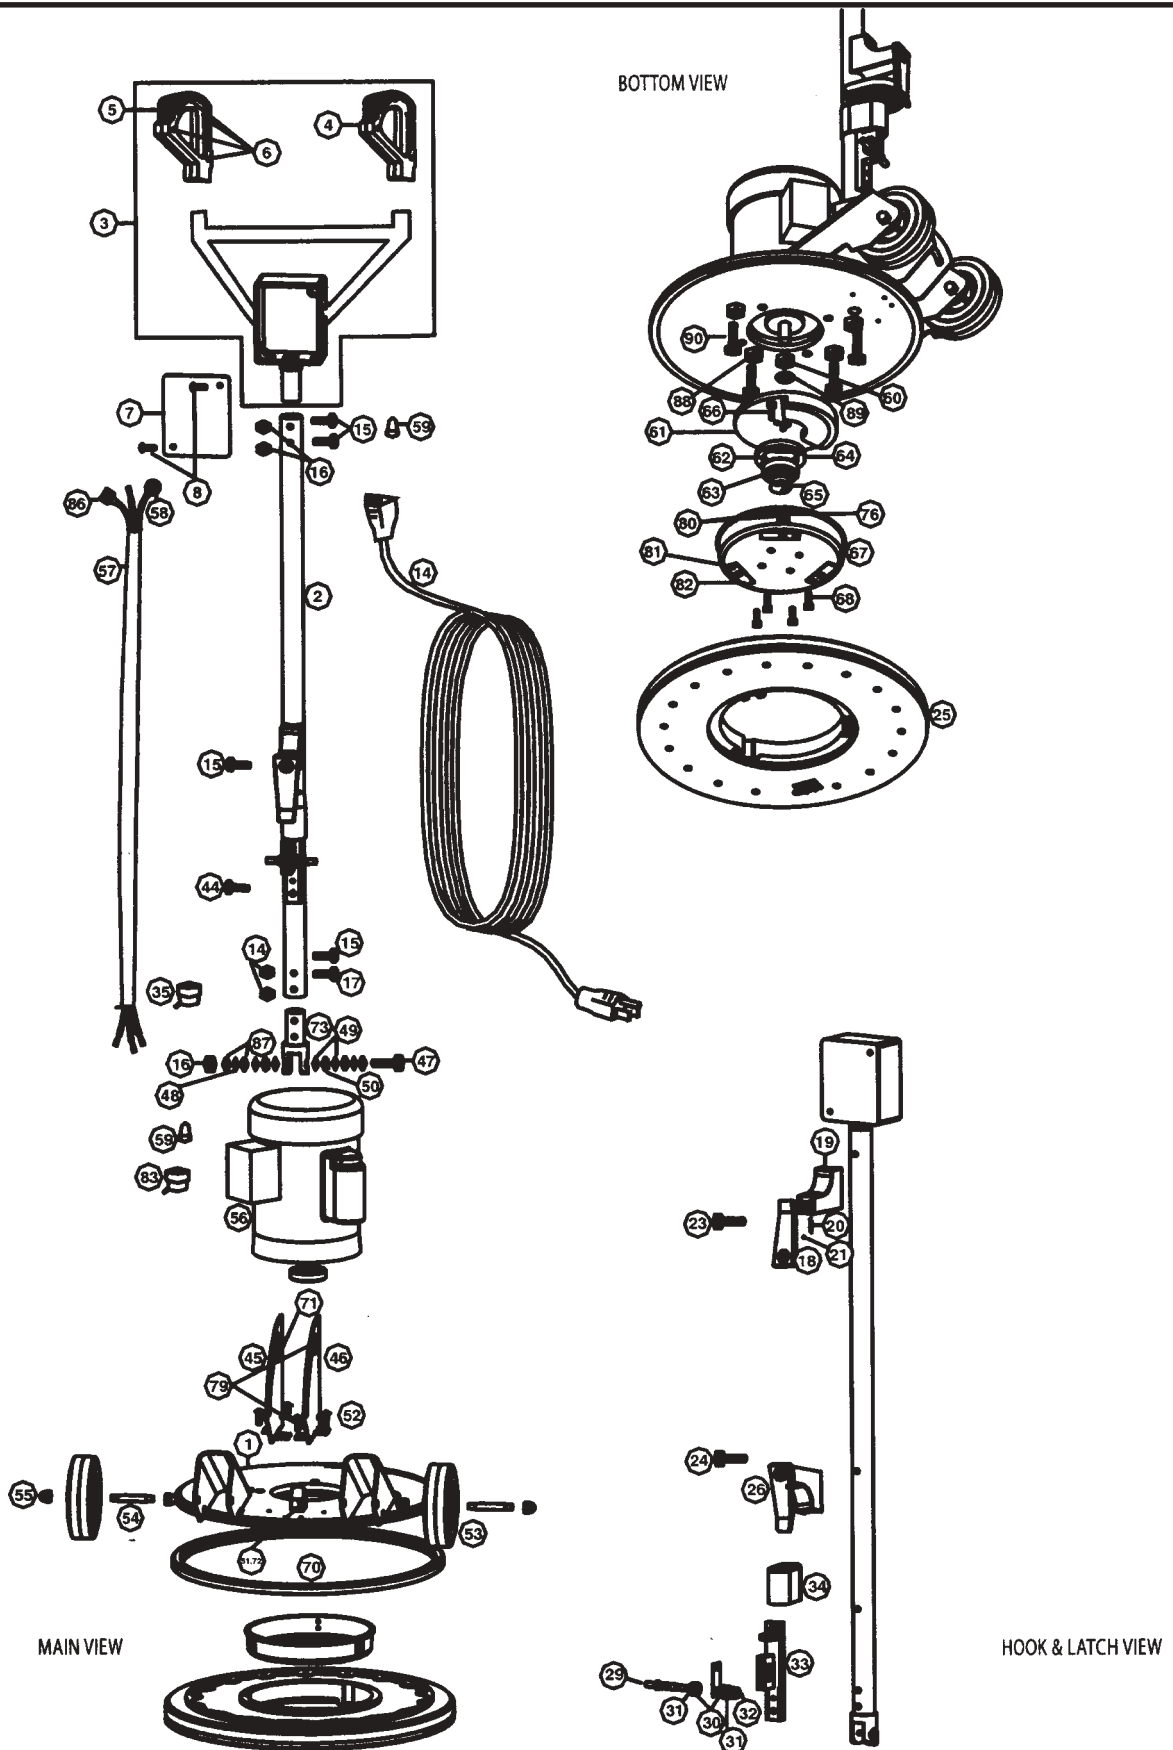

Models: LB8500

Models: LB8500

1	NLA	Housing assembly	55	NLA	Nut, axle acorn 3/8
2	NLA	Handle tube	56	O-095321201	Motor kit
3	O-5200302	Upper handle assembly	57	O-5200408	Cord, power handle SJTO W-A
4	O-097530102	Helping hand grip	58	NLA	Closed loop connector #8
5	O-5200400	Switch handle release	59	NLA	Wire nut, orange
6	O-030047601	Screw grip	60	O-030056601	Nut, 5/8 x 18 jam
7	NLA	Cover box	61	O-5321401	Flywheel plate
8	NLA	Screw, #6 x 1/2 flat head	62	O-5316301	Spacer
9	O-5200417	Relay	63	O-5316101	Bearing
10	O-5200402	Socket	64	O-5316201	Retainer bearing
11	NLA	Heyco 9068	65	O-5316001	Plug bearing
14	O-5200403	Cord, Power	66	O-030056701	Cap screw, bearing plug mounting
15	NLA	Bolt, 1/4 x 20 x 1 1/2"	67	O-095324651	Assembly, pan bottom
16	O-030052601	Nut, 1/4 x 20 lock	68	O-030056801	Screw, Pan
17	NLA	Bolt, 1/4 x 20 x 1 1/4	69	O-5200414	Circuit board assembly
18	NLA	Hook, upper cord wrap	70	O-5321801450	Bumper
19	NLA	Body, upper cord wrap	71	NLA	Magnets, flexible
20	NLA	Spring, quick release cord wrap	72	NLA	Jig latch bolt
21	NLA	Ball, delrin 1/4" upper cord wrap	73	O-5321901	Pivot
23	NLA	Bolt, 1/4 x 20 x 1", upper cord wrap hook to body	74	NLA	Post circuit board mounting
24	NLA	Bolt, 1/4 x 20 x 4 1/4", lower cord wrap	75	NLA	Support circuit board mounting
25	O-53269010327	Pad holder	76	NLA	Bracket bottom pan
26	NLA	Lower cord wrap & hook	77	NLA	1/8" pop rivet socket
27	NLA	Heyco solenoid	78	NLA	Flat washer #6 socket
28	O-5200404	Solenoid	79	NLA	CD10M 3/5" round magnet
29	O-5320201	Locking pin	80	NLA	Rivet, 5/32 bracket mounting pan
30	NLA	Washer, 3/8 x 3/4 x .052, teflon	81	NLA	Rivet, 3/16 swing arm mounting
31	NLA	Washer 3/8 x 3/4 x 1/16, flat	82	NLA	Swing arm bottom pan
32	NLA	Nut, 3/8 x 24, locking bracket	83	NLA	Heyco motor junction box
33	NLA	Bracket locking mechanism	84	NLA	1/4 x 20 nut 5/16 heyco
34	NLA	Boot	85	NLA	Heyco 5/16" power cord
35	O-030052001	heyco 1200	86	NLA	1/4" quick slide
36	NLA	Heyco sensor cable	87	O-030057301	Washer, plastic
37	O-5200309	Sensor frame	88	O-030057501	Washer, lock 3/8
38	NLA	Sensor circuit board	89	O-030057801	Washer, lock motor shaft
39	NLA	Heyco snap rivet	90	NLA	Bolt, motor
40	NLA	Assembly, hall sensor		NLA	Dust Shield
41	NLA	Cable holder, 3/16" sensor pkg		NLA	Owner's manual (LB8500)
42	NLA	Screw, 8 x 32 x 3/8", sensor cable wrap			
43	NLA	Nut, 8 x 32, sensor cable wrap			
44	NLA	ScREW, 10 x 24 x 1 1/4", sensor mounting			
45	NLA	Arc, left			
46	NLA	Arc, right			
47	O-030056001	bolt, 1/4 x 20 x 2 1/2, ground			
48	O-030057201	Washer, plastic			
49	O-030056101	Washer, ground 1/4 TRB411			
50	O-030056201	Bearing, thrust 1/4 NTA441			
51	O-53210010327	Bearing, pivot			
52	O-030053501	Screw, #10 x 24 x 7/16" patch			
53	NLA	wheels			
54	NLA	Axle, 3/8 x 2 5/8"			