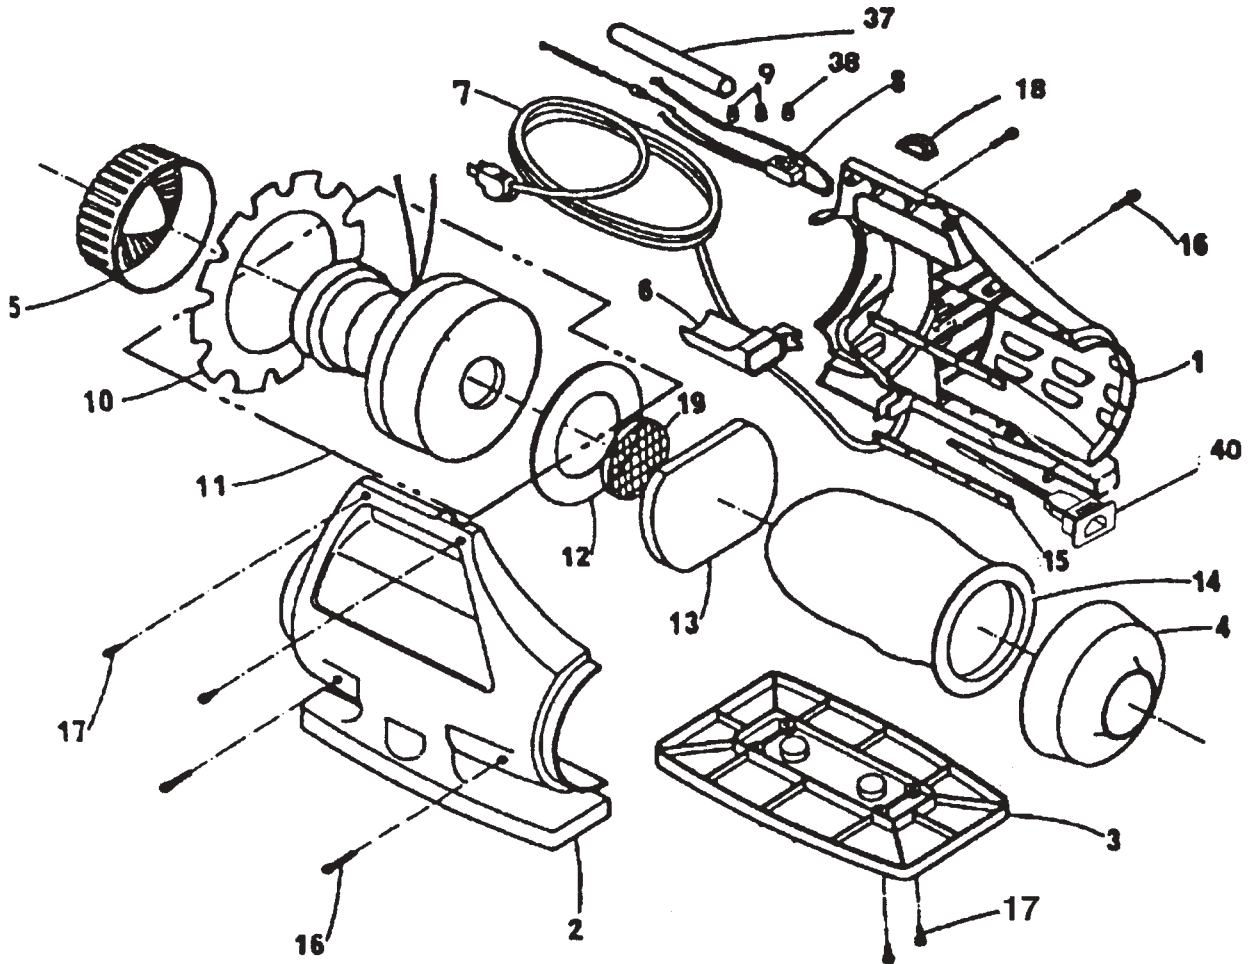

ORECK

Models: IM76/IM88/IM98

PORTABLES

Models: IM76/IM88/IM98

IM76/IM88/IM98

1	O-62731F	Left housing, green (IM88/IM89)
1a	NLA	Left housing, black (IM76)
2	O-62730F	Right housing, green (IM88/IM89)
2a	NLA	Right housing, black (IM76)
3	O-62735M	Base plate
4	DG-80034F	Inlet assembly
5	O-62734F	Exhaust grill
6	DG-62736F	Cord retainer
7	DG-61576T	Cord, 25', 2 conductor (IM88/IM89)
7a	NLA	Cord, 22' 3 conductor (IM76)
8	O-80058A	Switch 2 speed (IM88/IM89)
8a	O-62763	Switch single speed (IM76)
9	DG-61199	Wire connector
9	DG-91082	Motor kit order items 10, 11, 12
10	DG-62738A	Motor gasket, rear
11	DG-63620A	Motor & end cover assembly
12	DG-62737A	Seal front motor
13	DG-62795	Foam filter
14	O-PKIM765	Disposable filter bags
15	DG-62741	Seal vacuum
18	O-62764A	glamour
19	DG-62760	Screen, motor
20	NLA	Dolly
21	DG-62251A	Plastic wheels
22	O-62785	Axle
23	O-63962	Swivel caster
24	O-72031010327	Crevice tool
25	O-72029010327	Dusting brush
26	O-63957	flexible hose (IM88)
27	O-80448	Hose assembly (IM98), includes 28-31
28	O-64601	Electrified hose
29	O-63956A	Curved wand with lock
30	O-64607	Hose coupling
31	O-64602	Pig tail (IM88/IM89)
32	O-62597G	Wand, 1 1/4" with lock
32a	DG-62759E	Wand, 1 1/4"
33	O-72029010327	Bare floor and carpet tool
33a	O-62765G	Floor tool
34	O-72030010327	Upholstery tool
37	O-62941	Sleeve, fiberglass
38	O-62150	Wire connector
39	O-80450	Power rug tool (IM98)
40	O-64603	Socket
	O-62743K	Decal, right housing
	O-62743K	Decal, left housing
	O-62890	Decal, switch