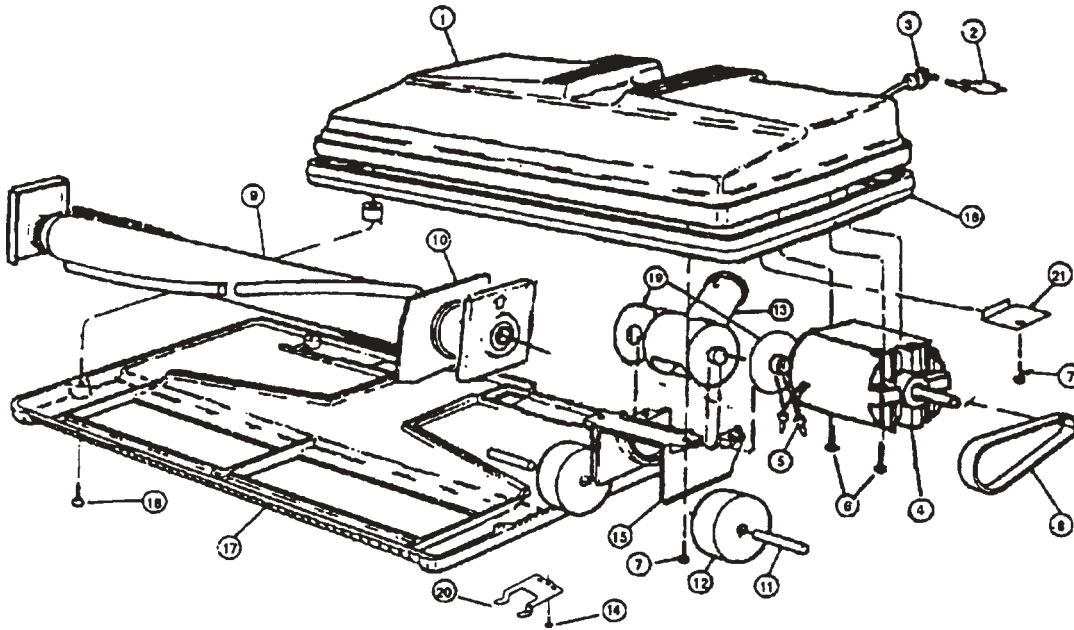

ORECK

Models: IM76/IM88/IM98

PORTABLES

Models: IM76/IM88/IM98

IM76/IM88/IM98

1	O-62731F	Left housing, green (IM88/IM89)
1a	NLA	Left housing, black (IM76)
2	O-62730F	Right housing, green (IM88/IM89)
2a	NLA	Right housing, black (IM76)
3	O-62735M	Base plate
4	DG-80034F	Inlet assembly
5	O-62734F	Exhaust grill
6	DG-62736F	Cord retainer
7	DG-61576T	Cord, 25', 2 conductor (IM88/IM89)
7a	NLA	Cord, 22' 3 conductor (IM76)
8	O-80058A	Switch 2 speed (IM88/IM89)
8a	O-62763	Switch single speed (IM76)
9	DG-61199	Wire connector
9	DG-91082	Motor kit order items 10, 11, 12
10	DG-62738A	Motor gasket, rear
11	DG-63620A	Motor & end cover assembly
12	DG-62737A	Seal front motor
13	DG-62795	Foam filter
14	O-PKIM765	Disposable filter bags
15	DG-62741	Seal vacuum
18	O-62764A	glamour
19	DG-62760	Screen, motor
20	NLA	Dolly
21	DG-62251A	Plastic wheels
22	O-62785	Axle
23	O-63962	Swivel caster
24	O-72031010327	Crevice tool
25	O-72029010327	Dusting brush
26	O-63957	flexible hose (IM88)
27	O-80448	Hose assembly (IM98), includes 28-31
28	O-64601	Electrified hose
29	O-63956A	Curved wand with lock
30	O-64607	Hose coupling
31	O-64602	Pig tail (IM88/IM89)
32	O-62597G	Wand, 1 1/4" with lock
32a	DG-62759E	Wand, 1 1/4"
33	O-72029010327	Bare floor and carpet tool
33a	O-62765G	Floor tool
34	O-72030010327	Upholstery tool
37	O-62941	Sleeve, fiberglass
38	O-62150	Wire connector
39	O-80450	Power rug tool (IM98)
40	O-64603	Socket
	O-62743K	Decal, right housing
	O-62743K	Decal, left housing
	O-62890	Decal, switch