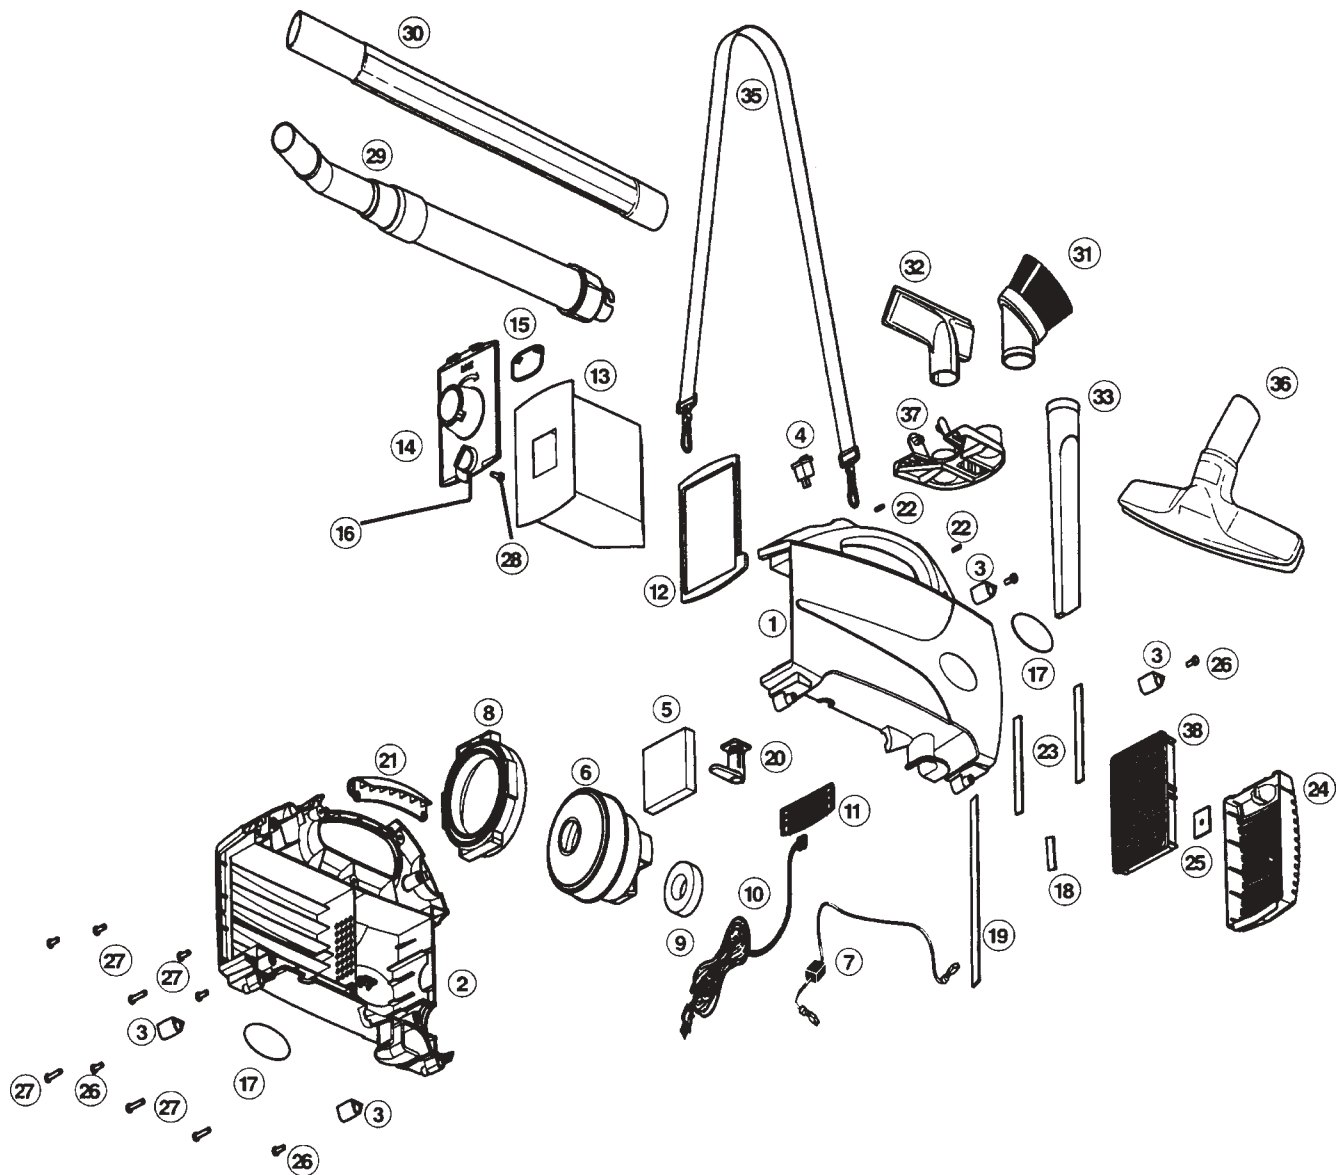

Models:BB1000 Series

MODEL BB1000

- | | | | | | |
|----|---------------|-----------------------------------|-----|---------------|-------------------------------------|
| 1 | O-097303302 | Left housing w/feet, creme | 23 | O-7301801 | Gasket, filter housing |
| 2 | O-097303202 | Right housing w/feet, creme | 24 | O-7300401453 | Housing, filter, creme, 8 pk |
| 3 | O-73013010327 | Foot, black | 25 | O-FA1PK | Scent cartridge, vanilla, 8 pk |
| 4 | O-7200202 | Switch, 2 position, black | 25a | O-FA2PK | Scent cartridge, mulberry, 8 pk |
| 5 | O-7200501 | Micro filter | 25b | O-FA3PK | Scent cartridge, jasmine, 8 pk |
| 6 | O-097215801 | Motor kit | 26 | O-375201M | Screw, feet/handle |
| 7 | O-7213202 | Manual reset thermal protector | 27 | O-03754M | Screw, housing |
| 8 | O-72123010327 | motor mount, cup | 28 | O-030047101M | Screw, housing door knob |
| 9 | NLA | Motor mount, small | 29 | O-73019010327 | Hose assembly, black slinky, SurLoc |
| 10 | O-7300501327 | Power cord w/terminals, black | 30 | O-73026010327 | Wand, extension ratcheting |
| 11 | O-73017010327 | Exhaust filter screen | 31 | O-73027010327 | Dusting brush, black |
| 12 | O-7201702 | Bag housing gasket | 32 | O-72030010327 | Upholstery tool, black |
| 13 | O-PKBB12DW | Filter bag, 12 pk | 33 | O-72031010327 | Crevice tool, black |
| 14 | O-097301452 | Complete housing door assembly | 34 | NLA | Adapter tube, black |
| 15 | O-7208801 | Dust flap, mylar | 35 | O-7301001 | Carrying strap, black |
| 16 | O-7209001453 | Housing door knob | 36 | O-73028010327 | Floor and wall brush, black |
| 17 | O-7302002 | Label, badge decal, silver | 37 | O-73012010327 | Tool caddy, black |
| 18 | NLA | Gasket, 5 x .150 | 38 | O-HF1000 | HEPA filte |
| 19 | NLA | Gasket, 13.25 x .25 x .0625 | | | |
| 20 | O-097518501 | Assembly, cord wrap & post, black | | | |
| 21 | O-73007010384 | Handle w/overmold, gray | | | |
| 22 | O-030047401 | Pin | | | |