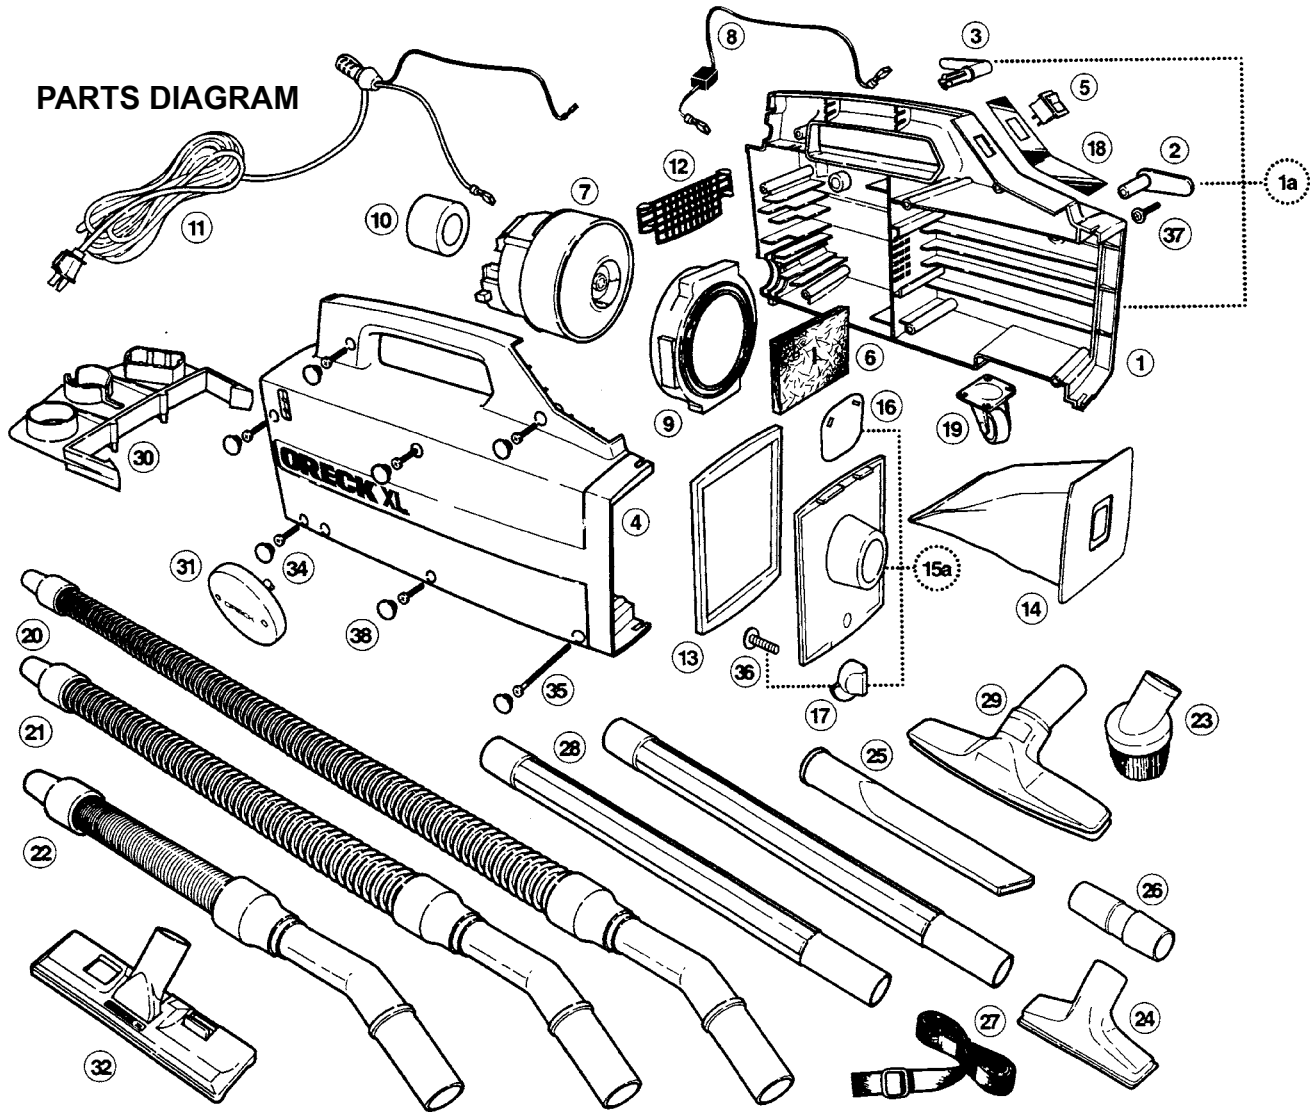

Models: BB870AW/BB870AD/BB870AS/BB870AQ/BB870A8/BB850 series/BB280 series

PARTS DIAGRAM

OLD STYLE COMPONENTS

- 39.....O-097201601 Clamp assembly w/clamp cap
- 40.....O-7207001 Clamp
- 41.....O-72057010000 Motor mount, large
- 43.....NLA Housing door assembly, w/rubber flapper & clamp, white
- 43.....NLA Housing door assembly, w/rubber flapper & clamp, black
- 44.....O-7204101 Rubber flapper
- 45.....O-030044501 Rubber flapper metal clamp

Models:BB870AW/BB870AD/BB870AS/BB870AQ/BB870A8/BB850 series/BB280 series

MODEL BB870AW/BB850AW

- 1.....O-097205203Left housing w/hot stamp, white
- 4.....O-097205103Right housing w/hot stamp, silver
- 5.....O-7200202Switch, 2 position, black
- 6.....O-7200501Micro filter
- 7.....O-7212801Motor kit, cup
- 8.....O-7213202Manual reset thermal protector
- 9.....O-7212301032Motor mount, cup, **type 2 units only**
- 10.....O-7205801Motor mount, small
- 11.....O-7209804327Power cord w/terminals, black
- 12.....O-75050010327Exhaust filter screen
- 13.....O-7201702Bag housing gasket
- 14.....O-MV24Filter bag, 12 pack
- 15a.....O-097210001Complete housing door assembly, white
- 15b.....NLAComplete housing door assembly, white
- 16.....O-7208801Dust flap, mylar
- 17.....O-72090010431Housing door knob, white
- 18.....O-7205401Switch label, silver

MODEL BB870AW/BB850AW/BB280 (WHITE)

- 21.....O-7206803431Flexible hose, 36", white
- 23.....O-72032010431Dusting brush, white
- 24.....O-72030010431Upholstery tool, white
- 25.....O-72031010431Crevice tool, white
- 26.....O-72032010431Adapter tube, white
- 27.....O-7203401Carrying strap, black
- 28.....O-72032010431Extension wand, white
- 29.....O-72069010431Wall & floor brush, white