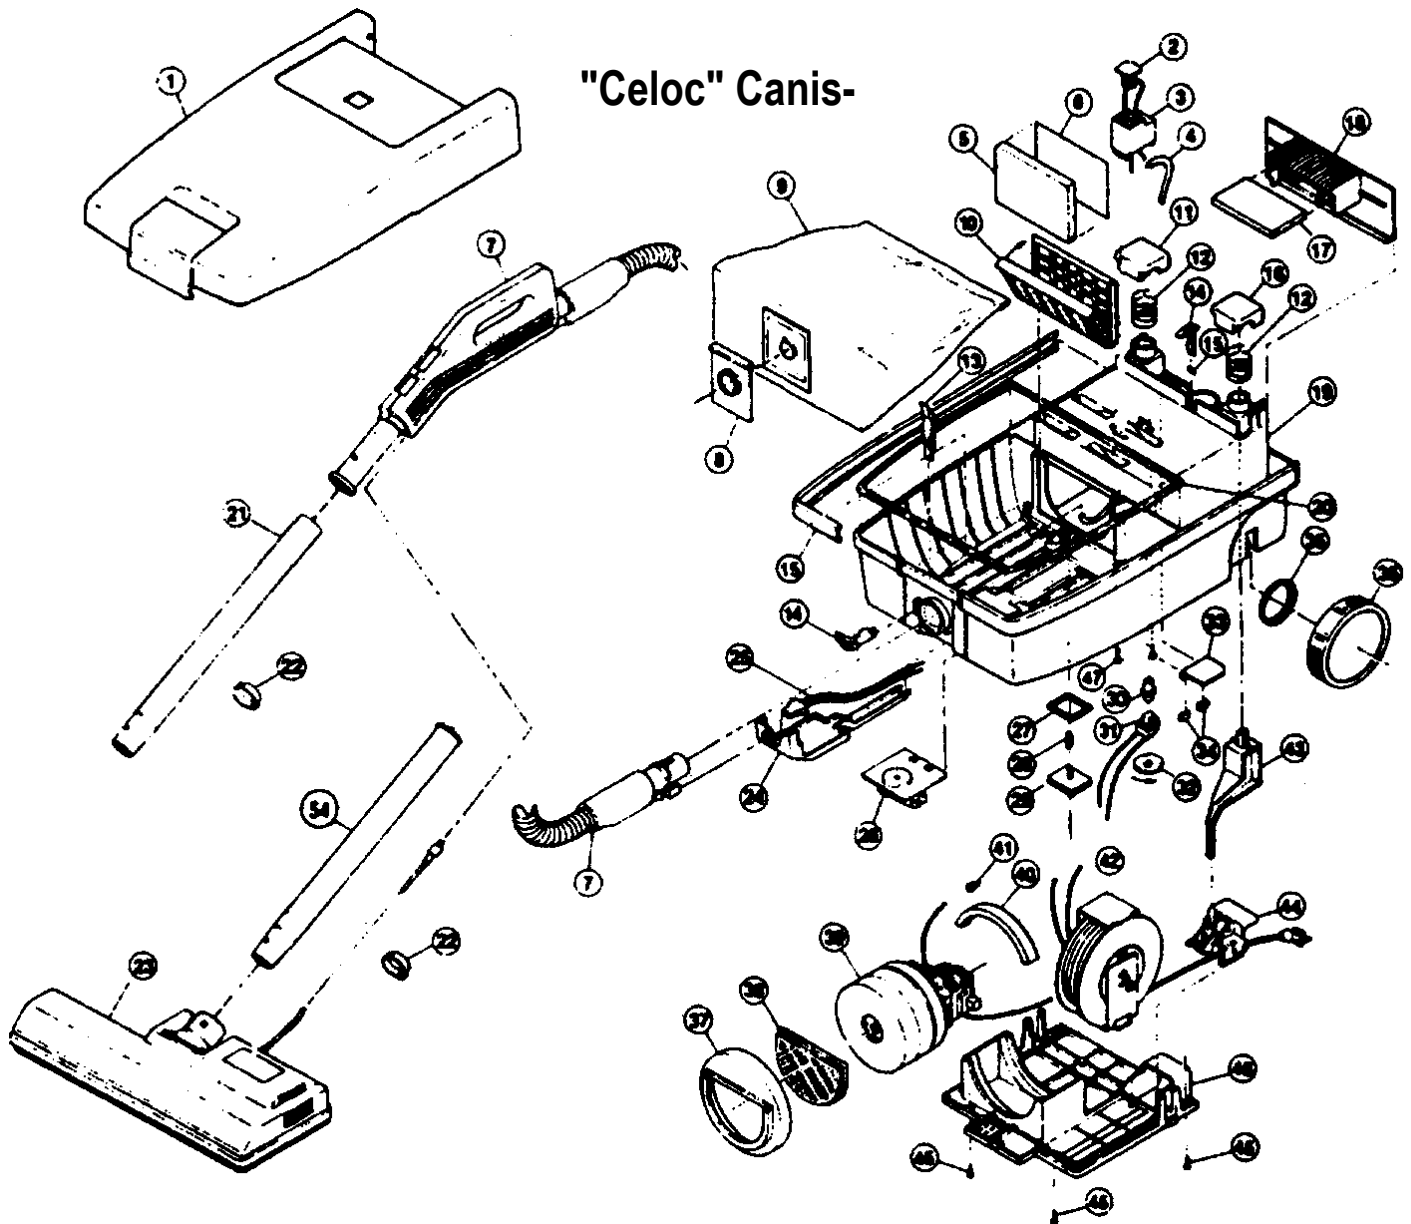

Models: 1500

"Celoc" Canis-

1..... O-6034970..... Cover Assembly	21..... O-0109673..... Wand, upper, slotted	42..... O-0102889..... Cord and Reel Set
2..... O-0108842..... Bag Full Switch	22..... O-0102473..... Cord Clip	43..... O-0138701..... Cord brake Striker
3..... O-0135968..... Bag Full Indicator Mt.	23..... O-0103606..... Power Nozzle Assembly	44..... O-0141112..... Brake Cord Assembly
4..... O-0139469..... Bag Full Tube	24..... O-0132971..... Wire Cover	45..... O-8807145..... Screw
5..... O-0103296..... Intake Filter	25..... O-0104457..... Housing Wire Harness	46..... O-6030467..... Base and Label Assembly
6..... O-0103298..... Intake Filter, fibrous	26..... O-0147017..... Swivel Roller Assy	47..... O-8807028..... Screw
7..... O-0144455..... Hose and Handle Assembly	27..... O-0107753..... Bleeder Valve Rim Seal	O-0109761..... Wand
8..... O-6037016..... Paper Bag Adaptor Plate Assy	28..... O-0108442..... Bleeder Valve Spring	O-0106054..... Wall and Floor Tool, 12"
9..... NLA..... Paper Bag, 10 pk	30..... O-0131057..... Power Switch Support	O-0139156..... Crevice Tool
10..... O-0131518..... Intake Filter Cage	31..... O-0108846..... Switch	O-0146055..... Upholstery Tool, w/ brush
11..... NLA..... Power Button	32..... O-0137020..... Switch Back-Up Plate	O-0101187..... Dusting Brush
12..... O-0108444..... Spring Button	33..... O-0107756..... Exhaust Seal	O-0101519..... Tool Carrier
13..... O-0135514..... Bag Latch	34..... O-0102467..... Exhaust Seal Clip	O-0109674..... Lower Wand, w/ cord holder
14..... O-0135513..... Latch Hose	35..... O-0138304..... Wheel Spacer	
15..... O-0130372..... Bumper	36..... O-6039763..... Wheel Replace Assembly	
16..... O-0151310..... Cord Rewind Button	37..... O-0104016..... Motor Gasket	
17..... O-0103297..... Exhaust Filter	38..... O-0134187..... Intake Grill	
18..... O-0134186..... Exhaust Grill	39..... O-0105967..... Motor Assembly	
19..... O-0134927..... Housing	40..... O-0104015..... Motor Gasket, rear	
20..... O-0147752..... Housing Seal Assembly	41..... O-0102655..... Wire Nut	

for Power Nozzle parts,
use "Big Foot model 2175 (new style)
except for: O-0156990 Housing and
O-0104164 On/Off Switch