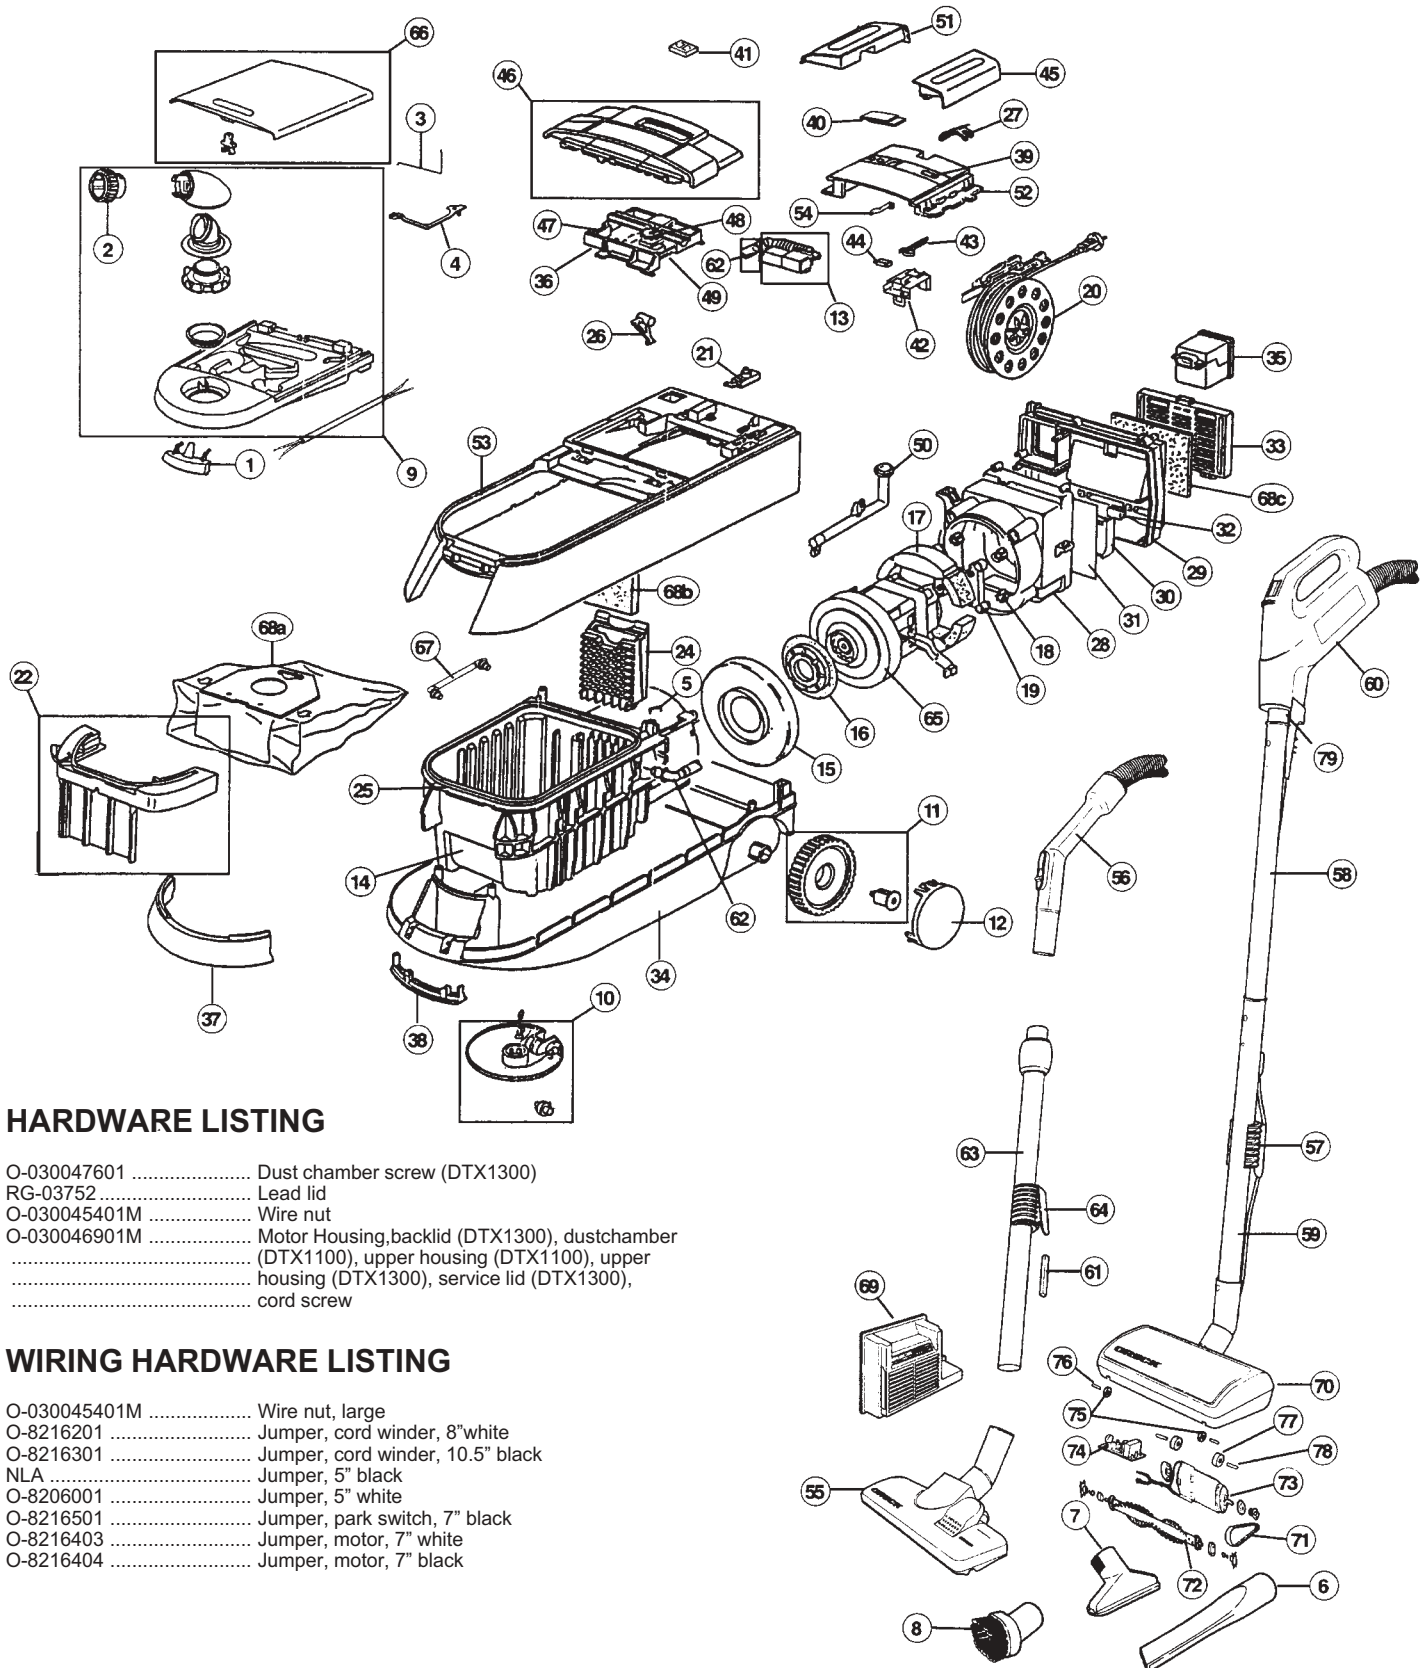

Models:DTX1300

HARDWARE LISTING

O-030047601	Dust chamber screw (DTX1300)
RG-03752	Lead lid
O-030045401M	Wire nut
O-030046901M	Motor Housing,backlid (DTX1300), dustchamber (DTX1100), upper housing (DTX1100), upper housing (DTX1300), service lid (DTX1300), cord screw

WIRING HARDWARE LISTING

O-030045401M	Wire nut, large
O-8216201	Jumper, cord winder, 8"white
O-8216301	Jumper, cord winder, 10.5" black
NLA	Jumper, 5" black
O-8206001	Jumper, 5" white
O-8216501	Jumper, park switch, 7" black
O-8216403	Jumper, motor, 7" white
O-8216404	Jumper, motor, 7" black