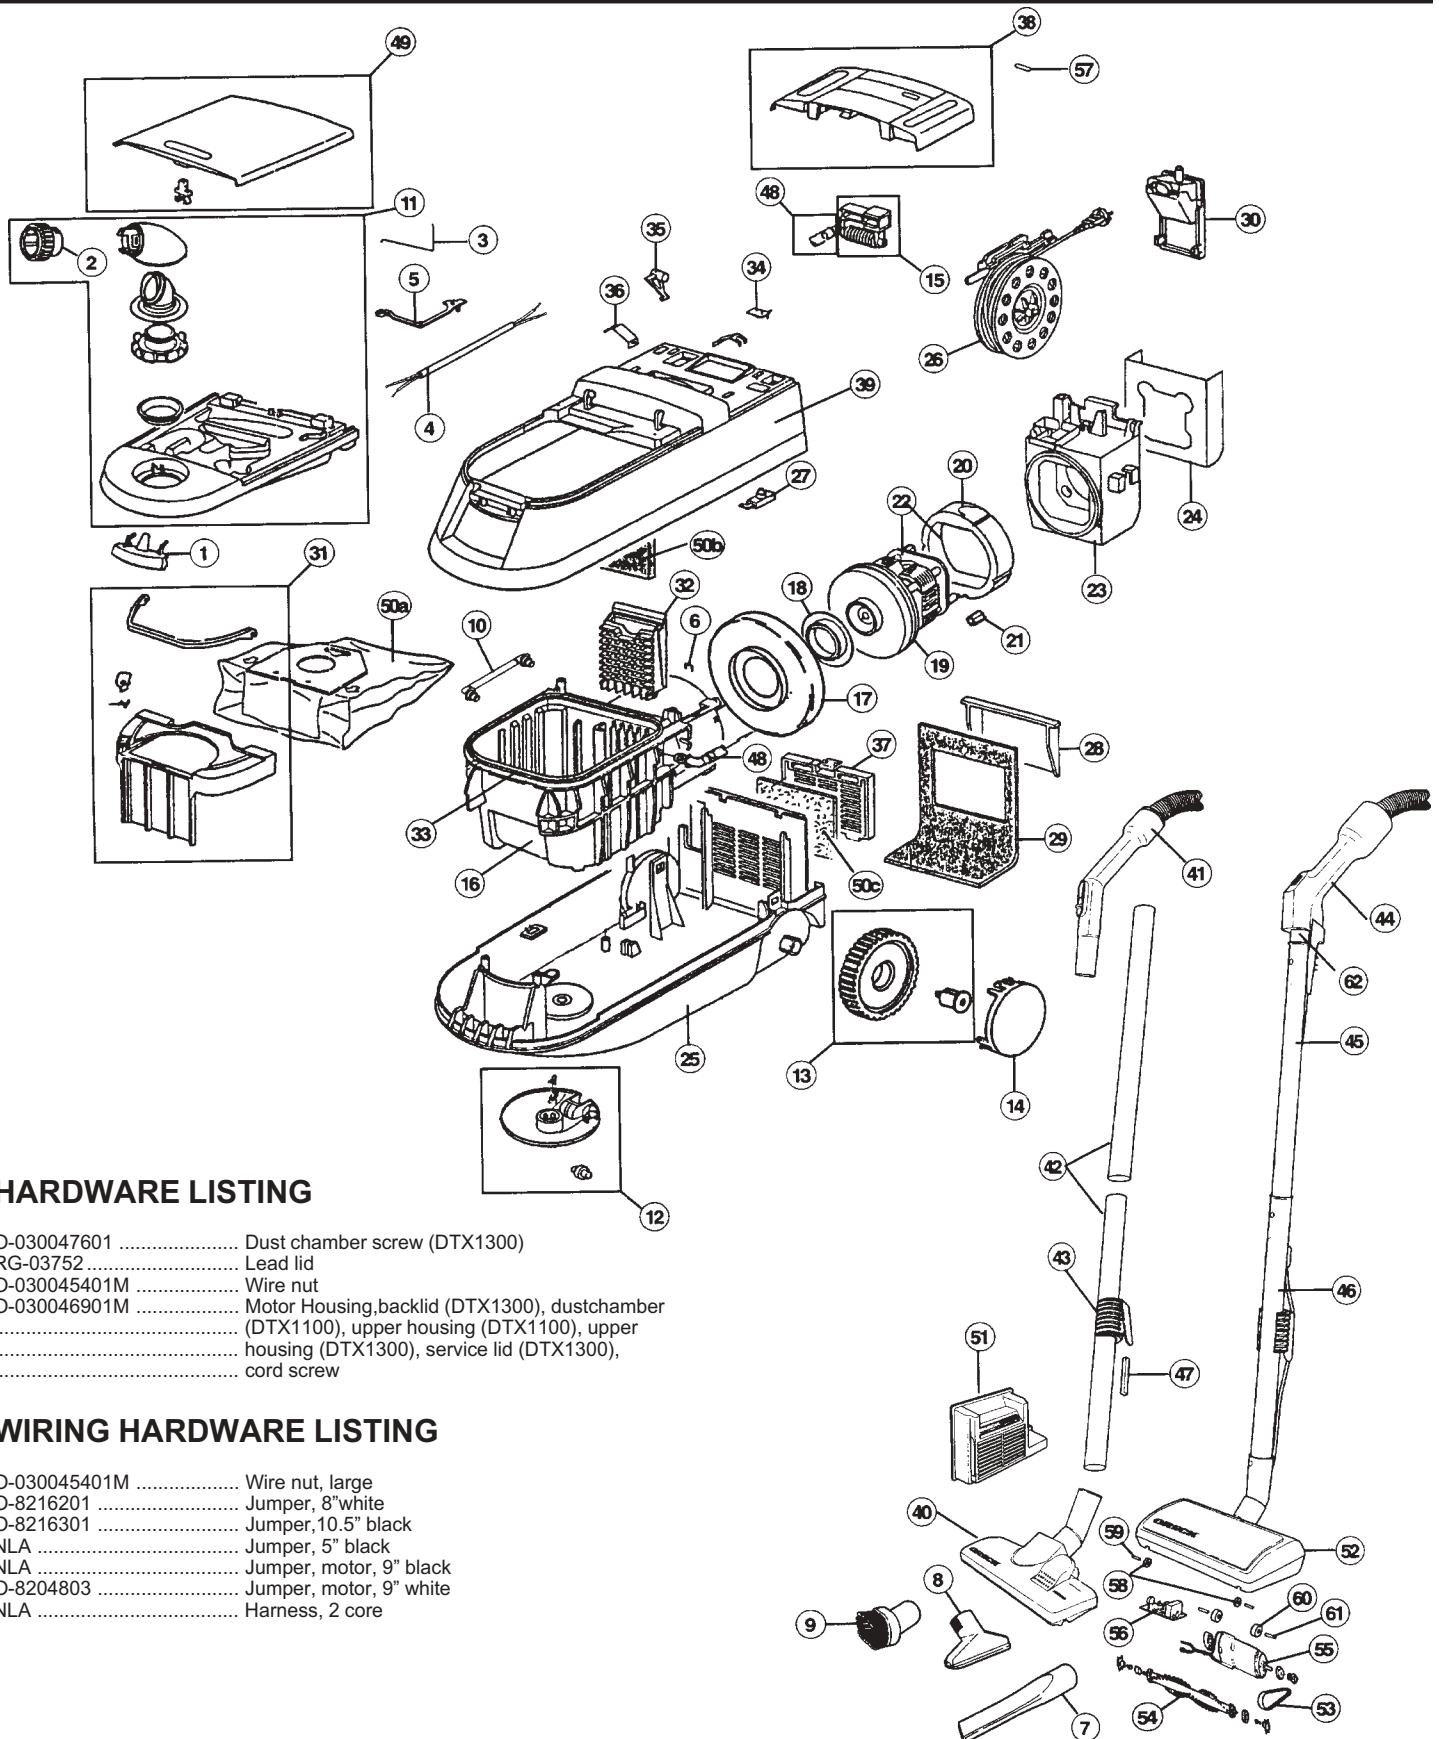

Models:DTX1100

## HARDWARE LISTING

- O-030047601 ..... Dust chamber screw (DTX1300)
- RG-03752 ..... Lead lid
- O-030045401M ..... Wire nut
- O-030046901M ..... Motor Housing,backlid (DTX1300), dustchamber  
..... (DTX1100), upper housing (DTX1100), upper  
..... housing (DTX1300), service lid (DTX1300),  
..... cord screw

## WIRING HARDWARE LISTING

- O-030045401M ..... Wire nut, large
- O-8216201 ..... Jumper, 8" white
- O-8216301 ..... Jumper, 10.5" black
- NLA ..... Jumper, 5" black
- NLA ..... Jumper, motor, 9" black
- O-8204803 ..... Jumper, motor, 9" white
- NLA ..... Harness, 2 core