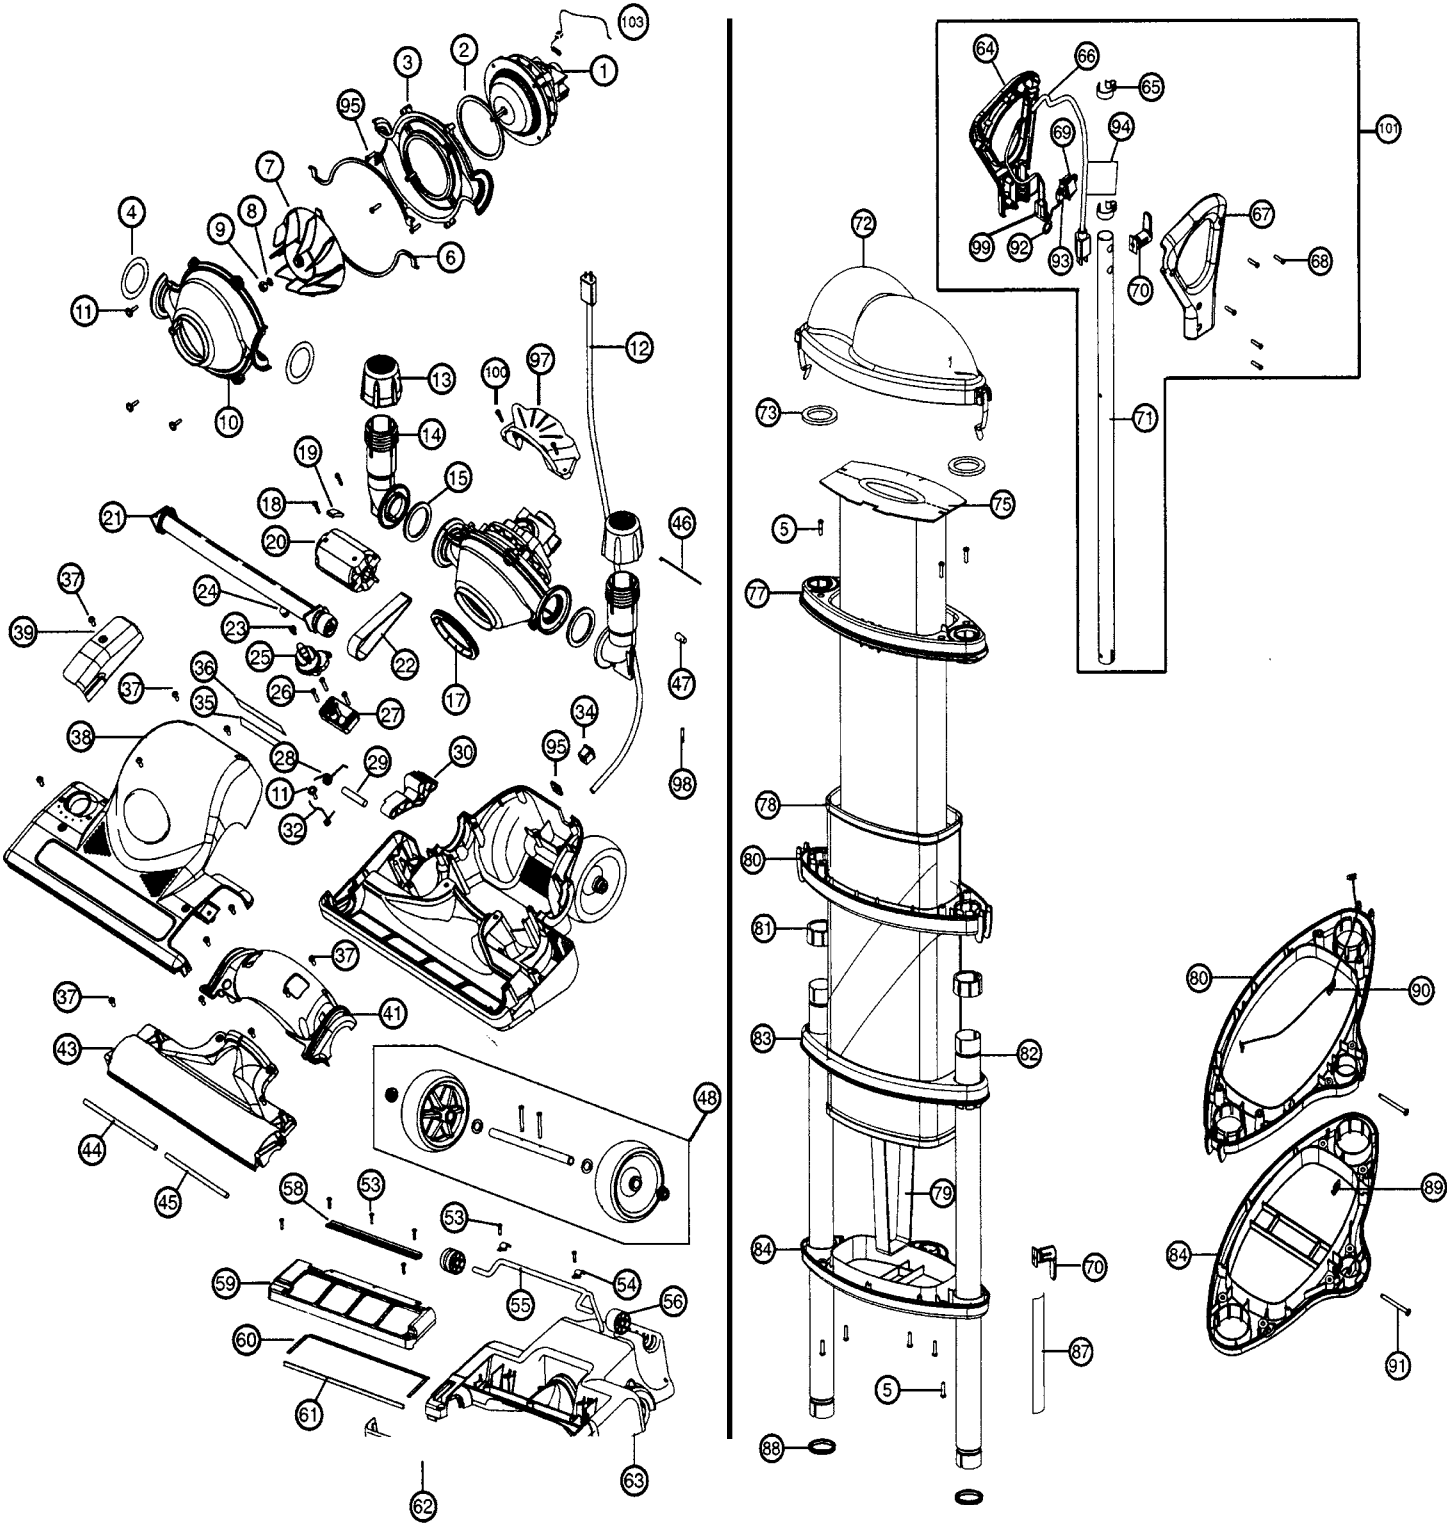

ORECK

UPRIGHTS

Models: DS1600RY/DS1600HY/DS1605HY/DS1607HY

Models: DS1600RY/DS1600HY/DS1605HY/DS1607HY

MODEL DS1600RY/DS1600HY/DS1605HY/DS1607HY

- 1.....O-097803602Fan motor (DS1600RY/DS1600HY)
NLAFan motor (DS1605HY/DS1607HY)
- 2.....O-7800001Motor cap gasket
- 3.....O-78017010327Rear scroll housing - order #6 (qty 2) also
- 4.....O-7810701Scroll liner ring
- 6.....O-7800601Scroll inner gasket
- 7.....O-78004020000Fan
- 10.....O-78016010327Forward scroll housing - order #4 also
- 12.....O-78038010327Harness, 3 conductor w/terminal (DS1600RY/
DS1600HY)
NLAHarness, 3 conductor w/terminal (DS1605HY/
DS1607HY)
- 13.....O-78018010327Pivot collar
- 14.....NLAPivot assembly, order #15 also
- 15.....O-7801101Pivot gasket
- 17.....O-78007010327scroll outer gasket
- 19.....O-7808401Gasket, 1 x .5 x 1.88
- 20.....O-097800501Roller brush motor (DS1600RY/DS1600HY)
NLARoller brush motor (DS1605HY/DS1607HY)
- 21.....O-7802901Brush roll assembly
- 22.....O-7502401Brush belt, single
- 22.....O-0300604Brush belt, 3 pack
- 23.....O-030050801CHA shoulder bolt screw
- 24.....O-7810901Glamour cap
- 25.....O-78100010327CHA knob
- 27.....O-097809951Detent cap assembly
- 28.....O-030050601Detent spring
- 29.....O-030050501Detent axle
- 30.....O-78093010327Detent pedal
- 32.....O-030051502CHA spring
- 34.....O-030045501Strain relief, bell (DS1605HY/DS1607HY)
NLAKit, plug & square strain relief
- 35.....O-7811401Servicing label, TCO
- 36.....O-7810301Servicing label
- 38.....O-097802401Top cover assembly w/labels
- 39.....O-78075010384Belt door
- 41.....O-78072010384Cover, inner-base, rear, 16" nozzle
- 43.....O-097809851Front inner-cover assembly, order #44 & 45 also
- 44.....NLAGasket, inner-base cover- front left
- 45.....NLAGasket, inner-base cover, front right
- 46.....O-030040401Cable tie
- 48.....O-097811351Rear wheel assembly
- 54.....O-030051001Axle clamp
- 55.....O-030050901CHA Axle
- 56.....O-78101010327Front wheel
- 58.....O-7807601Micro sweep blade
- 59.....O-7803701Skid plate, 16" nozzle - order #60 & 61 also
- 60.....O-7809601Gasket, 1.75 x .25 x .0625
- 61.....O-7808901Gasket, 13.25 x .25 x .0625
- 62.....O-7803401436Bumper 16" nozzle
- 63.....O-097809701Baseplate assembly, 16"
- 64.....O-78062010384Handle, right w/overmold
- 65.....O-030049901Cord clamp
- 66.....O-7801201327Cord, 3-conductor (DS1600RY/DS1600HY)
NLACord, 3-conductor (DS1605HY/DS1607HY)
- 67.....O-78063010384Handle, left w/overmold
- 69.....O-7511002Switch
- 70.....O-097804101Cord dump assembly, post
- 71.....O-7802801Handle pipe
- 72.....O-097807151Plenum latch assembly
- 73.....O-7803301Gasket, tube/plenum
- 75.....O-DSPK25DWInner filter bag
- 77.....O-7802201441Clamp-pope, top, upper-red-order #73 also
- 78.....O-7802701Outer bag (DS1600HY/DS1605HY/DS1607HY)
O-7802702Outer bag (DS1600RY)
- 79.....NLABag support, inner
- 80.....O-7802301441Clamp-pipe, top, lower-red
- 81.....O-78095010327Exhaust tube seal
- 82.....O-7803001Exhaust pipe - order #88 (1 per) also
- 83.....O-78024010384Clamp, pipe, bottom, upper
- 84.....O-78025010384Clamp, pipe, bottom, lower
- 87.....O-7809001Tube label
- 88.....O-7810202O-ring, C shape
- 89.....O-030051601Nut plate, #8-32
- 90.....O-7811001Jumper wire ground