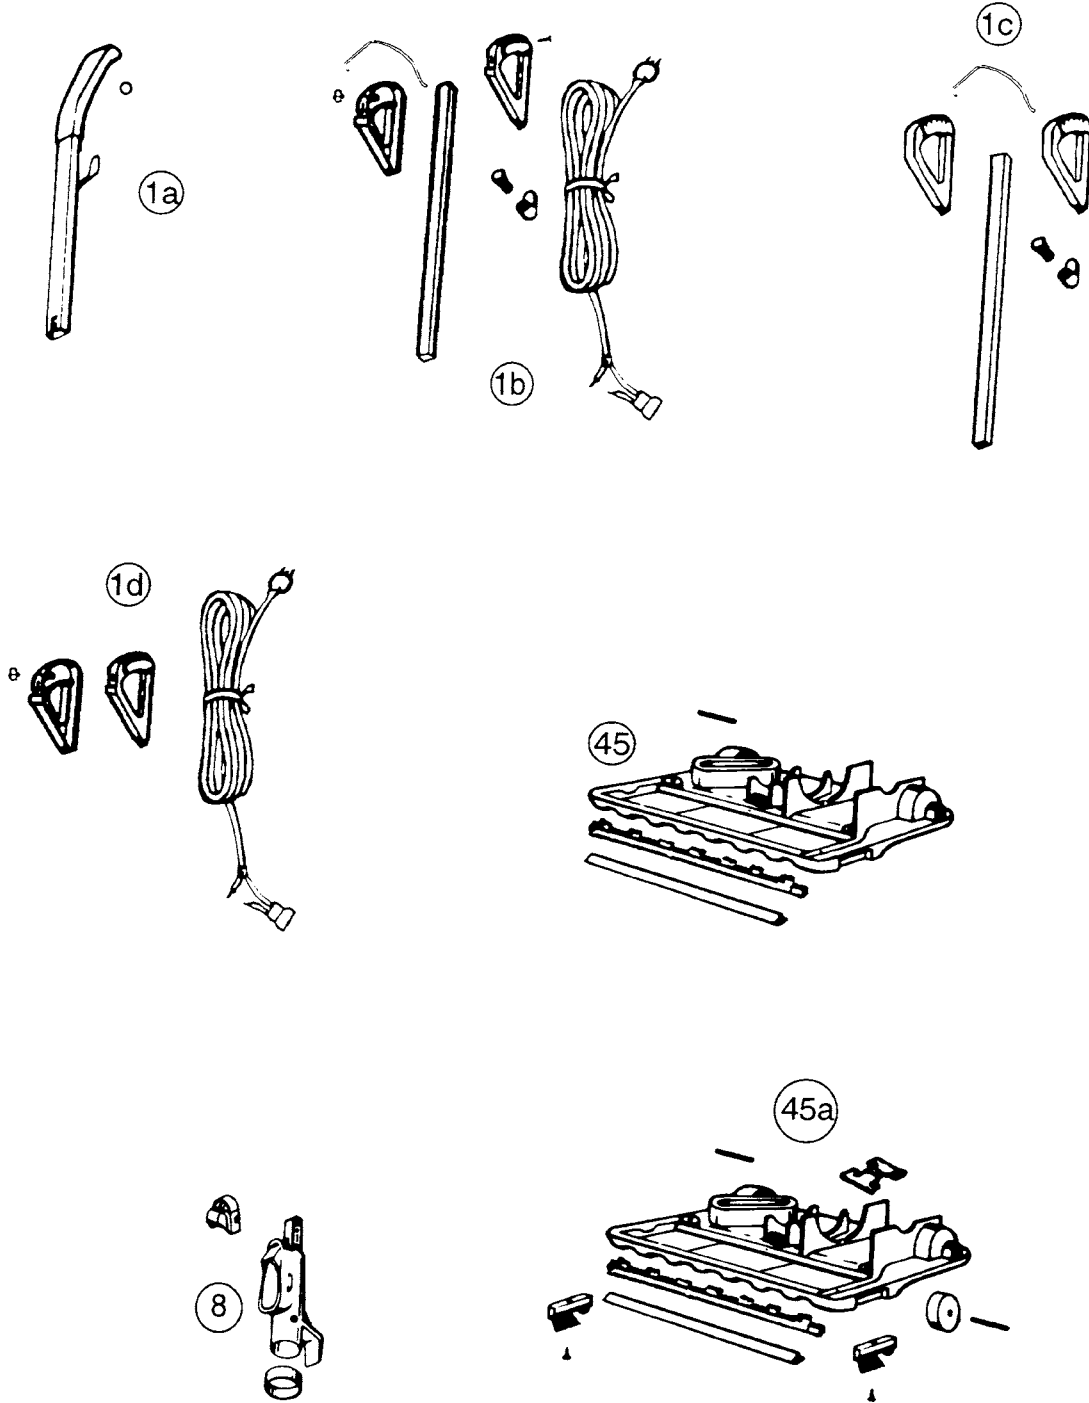

ORECK

UPRIGHTS

Models: XL9200/XL9800/XL9000W/XL9000D/XL9100C/XL9100HG/XL9300/9300S/XL9300MS/
XL9300C/XL9300G/XL9300H, XL9300MM