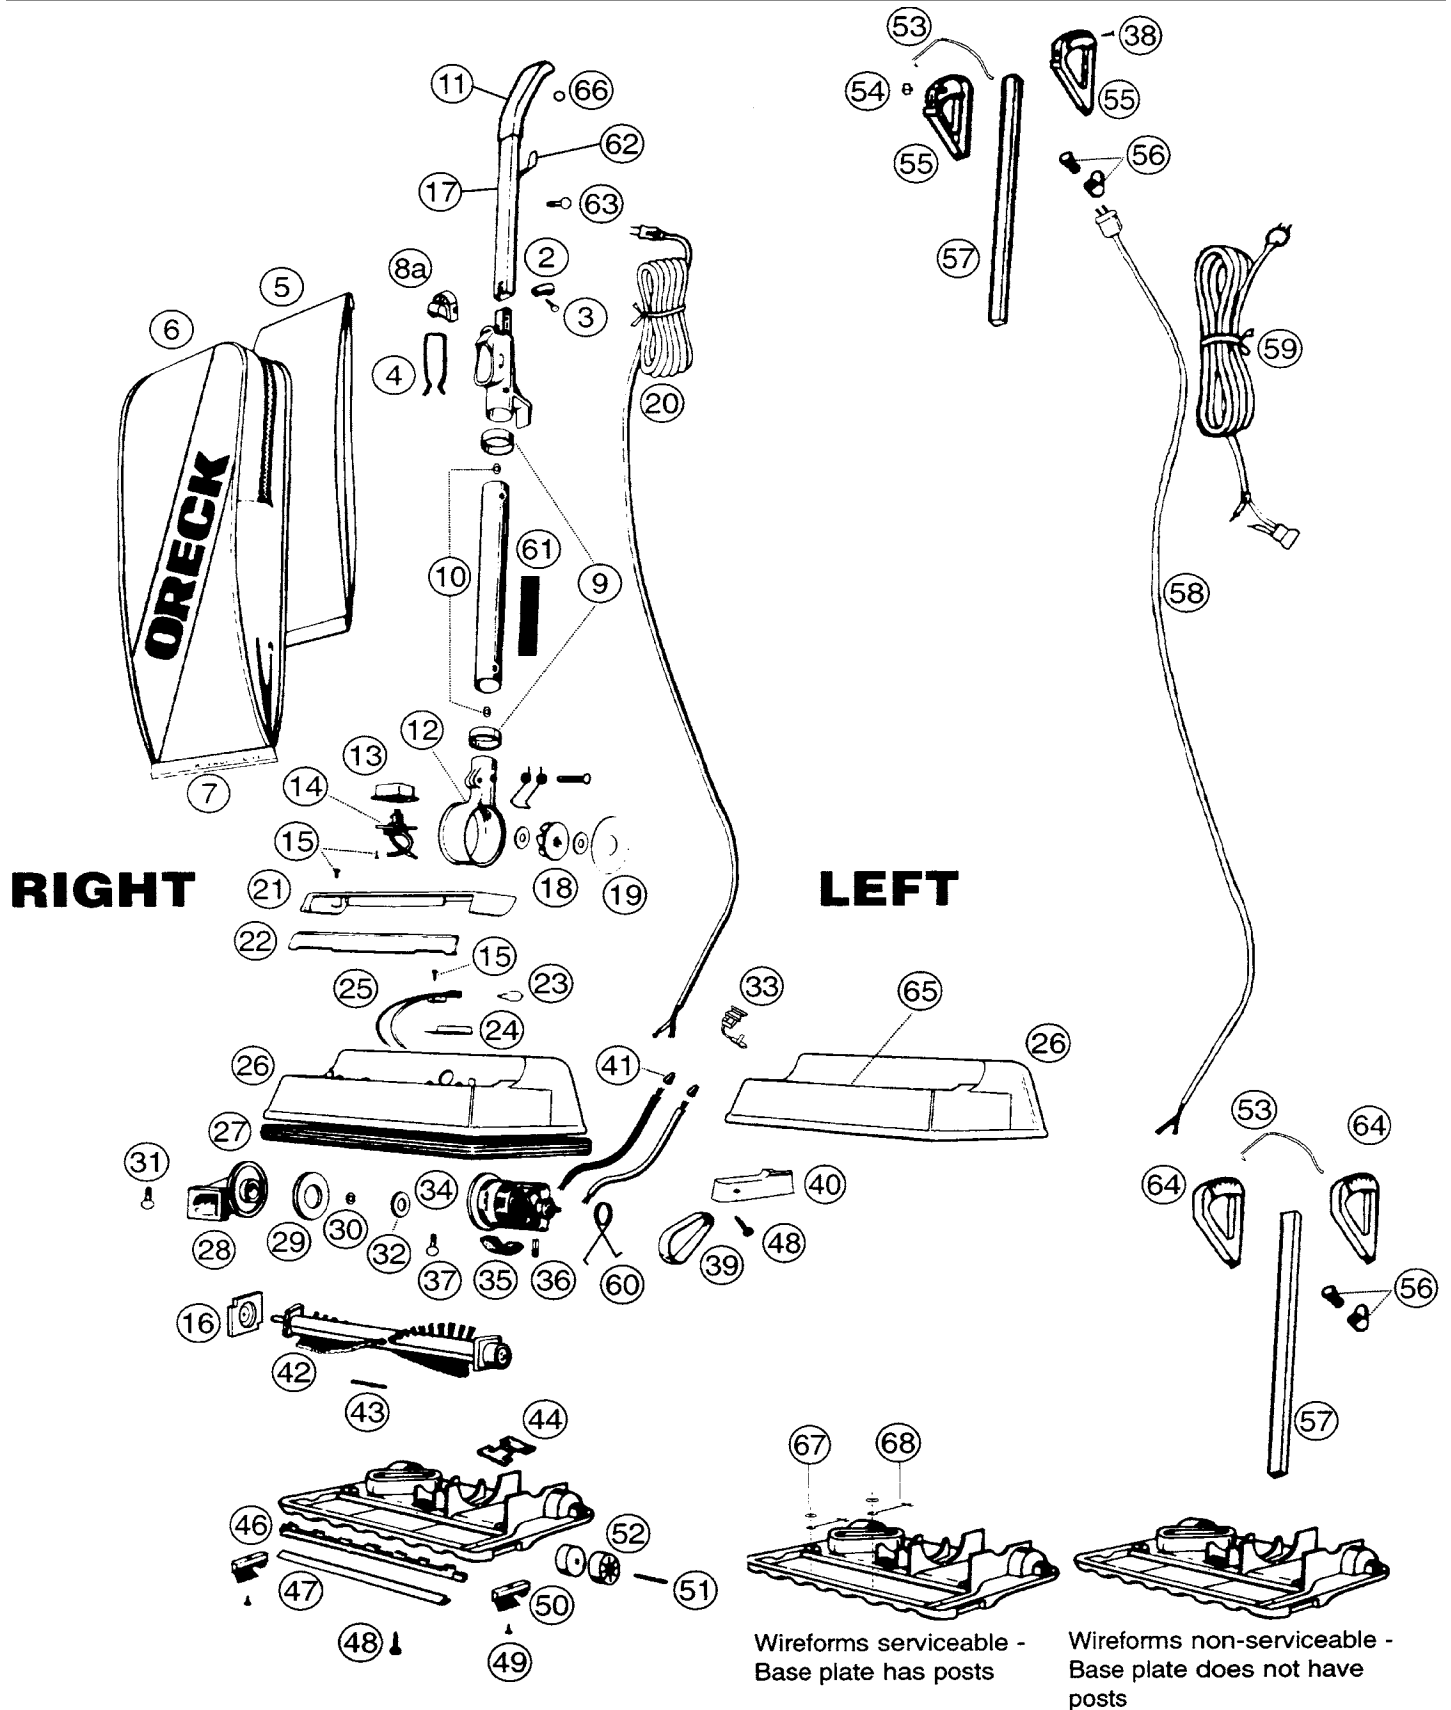

ORECK

UPRIGHTS

Models: XL9200/XL9800/XL9000W/XL9000D/XL9100C/XL9100HG/XL9300/9300S/XL9300MS/
XL9300C/XL9300G/XL9300H, XL9300MM

Wireforms serviceable - Base plate has posts
Wireforms non-serviceable - Base plate does not have posts