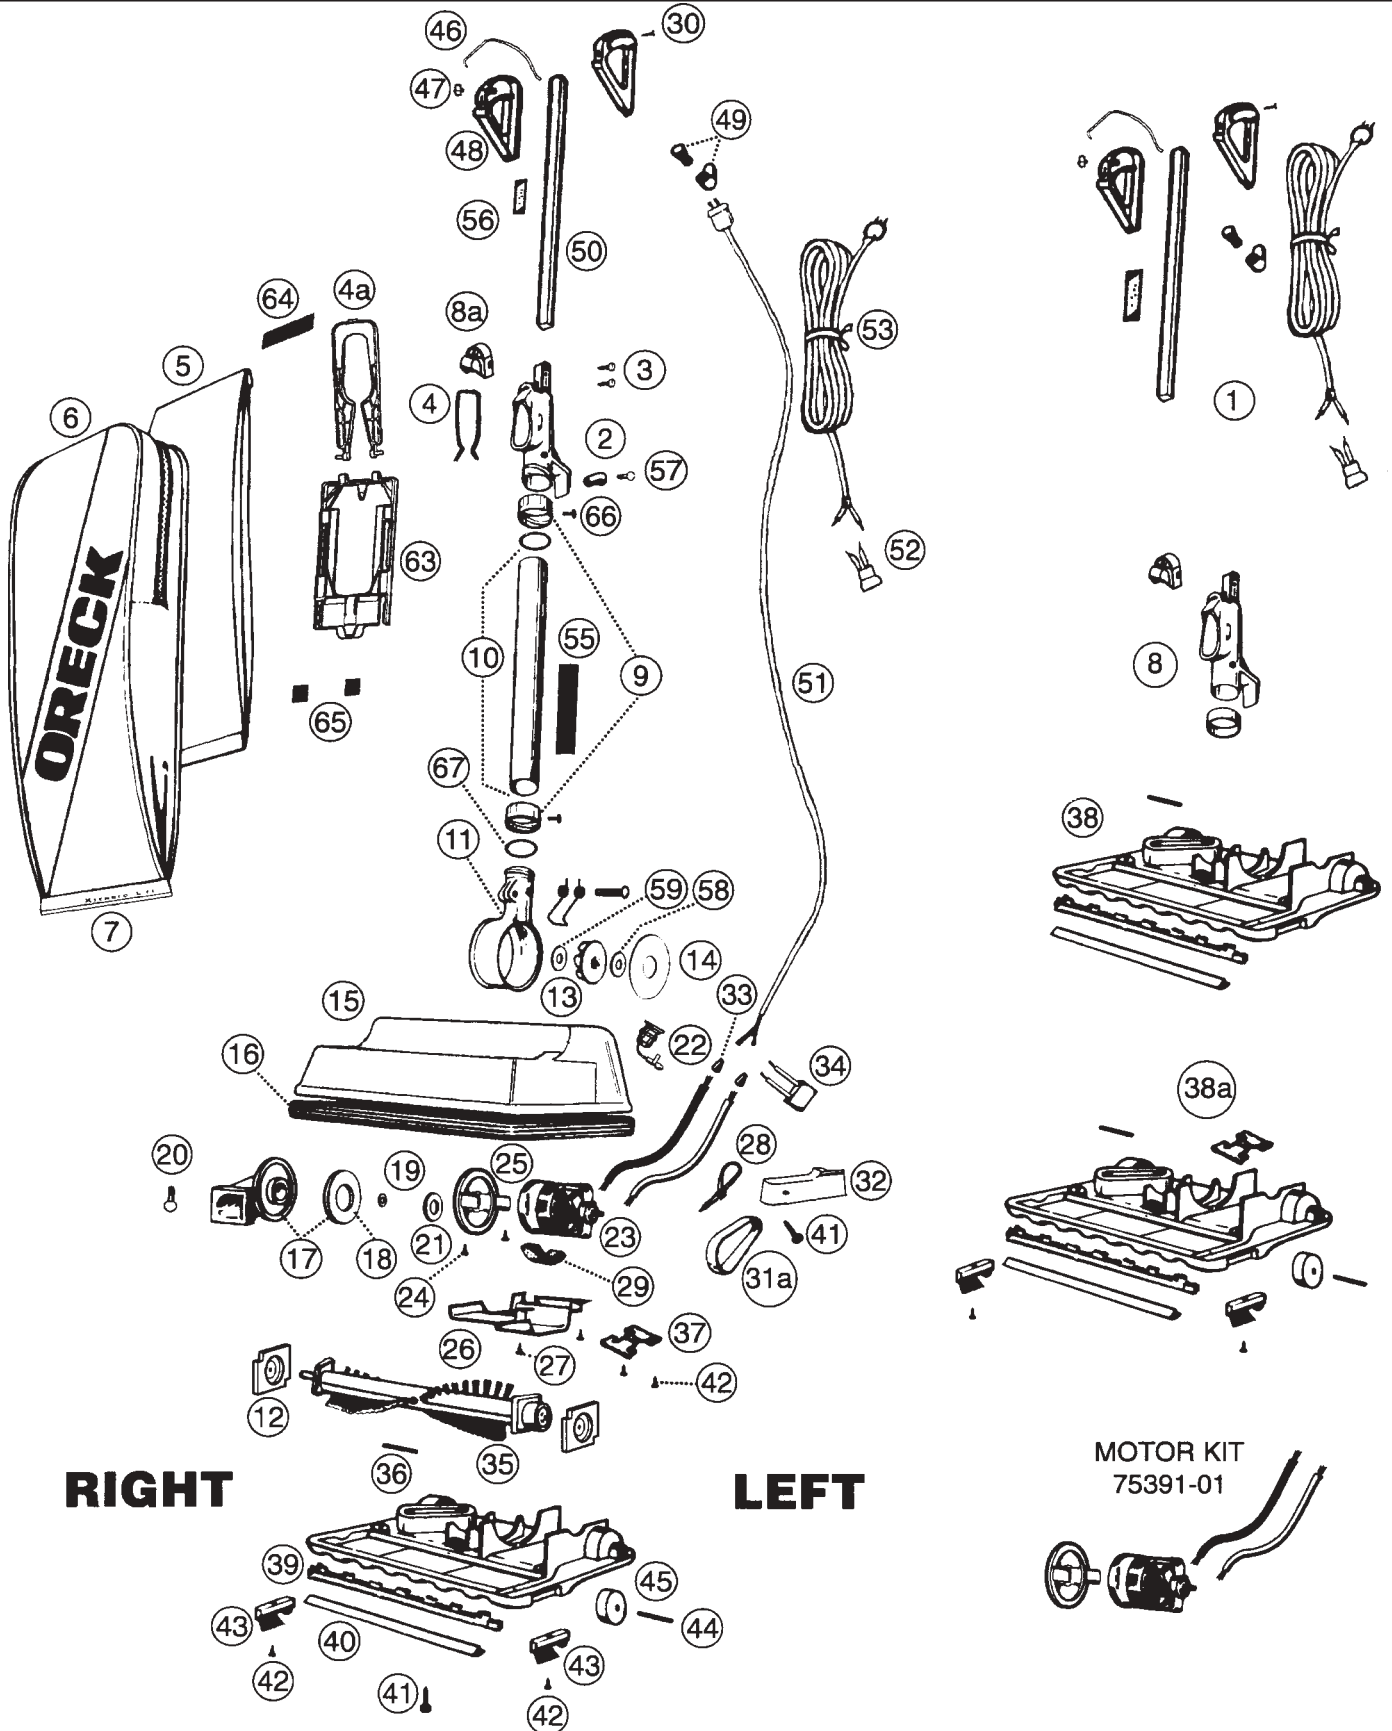

ORECK

UPRIGHTS

Models: XL2005RH/XL2205RH/XL2605HH/XL2545RH

RIGHT

LEFT

MOTOR KIT
75391-01

Models: XL2005RH/XL2205RH/XL2605HH/XL2545RH

MODEL XL2005RH

1	.....	O-097531802	.....	Handle Assembly
2	.....	NLA	.....	Cord Clamp
4	.....	O-7503502	.....	Bag retainer spring
6	.....	O-7524616	.....	Outer bag, Drk. gray, red
7	.....	O-097507808	.....	Bag clip, red
8	.....	O-097530805	.....	Connector assembly w/deflector & stiffener ..... welded.
8a	.....	O-7522001327	.....	Deflector, Black snap Type 3 units only
9	.....	O-7530902327	.....	Collar
10	.....	O-7518801	.....	Tube assembly
11	.....	O-097534302	.....	Fan housing assembly includes: rivet & spring
12	.....	O-0134623	.....	End cap
13	.....	O-097530001	.....	METAXALLOY™ fan kit w/washers
14	.....	O-097544101	.....	Fan cup seal
15	.....	O-09752711	.....	Housing, red, w/label
16	.....	O-7518104	.....	Bumper, clear
17	.....	O-097506601	.....	Intake pivot assembly, with felt seal
18	.....	O-7506501	.....	felt seal
21	.....	O-7511701	.....	Felt seal, motor
22	.....	O-030045802	.....	Cord retainer
23	.....	O-7539101	.....	Motor assembly kit
25	.....	O-75112020327	.....	Bracket, motor
26	.....	O-7511101000	.....	Motor cover
29	.....	O-7509501	.....	Motor seal
31a	.....	O-7502401	.....	Drive belt, single
32	.....	O-7505701441	.....	Door (belt), red
34	.....	O-7510601	.....	Suppressor
35	.....	O-7520201	.....	Brush roll, pulley & bearing assembly (red)
36	.....	O-7500801	.....	Seal, Base plate
37	.....	O-7529901	.....	Plastic detent, (uses 2 #42 screws)
38	.....	O-097533602	.....	Base plate assembly w/micro sweep
39	.....	O-7500901	.....	Micro sweeo blade
40	.....	O-7500702	.....	Channel
43	.....	O-7517901	.....	Corner brush, w/o wheels
44	.....	O-030048301	.....	Rear axle wheel
45	.....	O-7518701327	.....	Soft rear wheel, black
46	.....	O-7503701	.....	Static wire
47	.....	O-7511002	.....	Switch, 2 position assembly
48	.....	O-097530114	.....	Grip set, red
49	.....	O-097518507	.....	Cord wrap assembly w/post and cord wrap
50	.....	O-7519002	.....	Handle tube, black
51	.....	O-7510801	.....	Cord assembly, black
52	.....	O-7511501	.....	Recepticle, D-handle
53	.....	O-7510501	.....	Cord set, black
55	.....	O-7508705	.....	Tube label
56	.....	NLA	.....	Labels, sales & service
62	.....	O-7507001	.....	"Oreck Commercial" N.P. label

MODEL XL2545RH