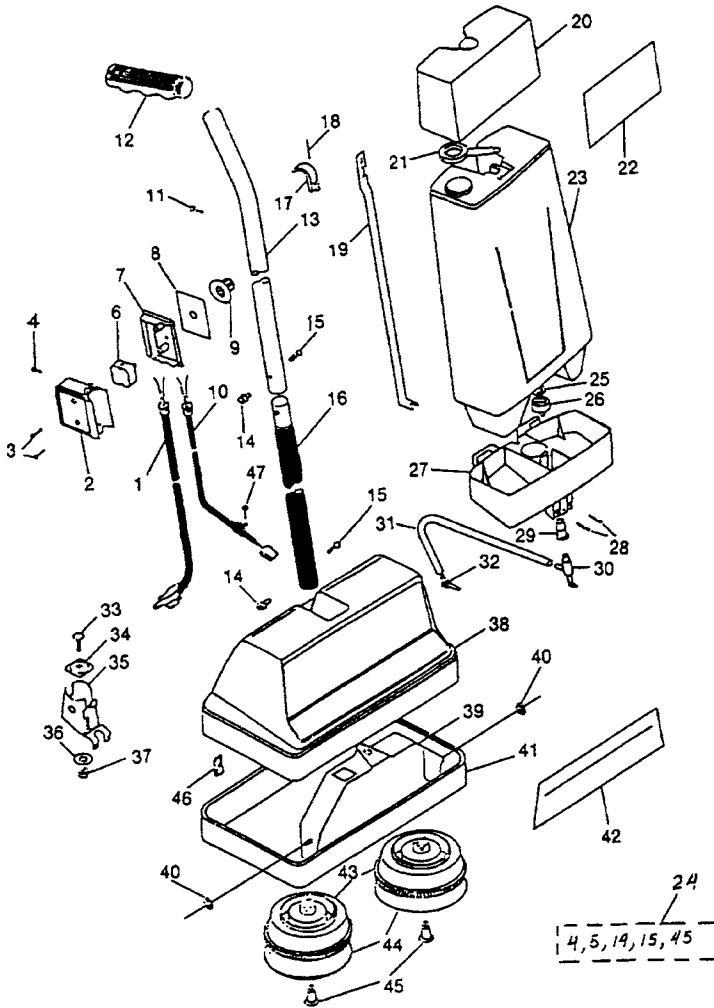

EXTERNAL MACHINE PARTS

- 1..... N/A ..... Line cord
- 2..... TC-130281 ..... Switch box
- 3..... TC-010536 ..... Screw
- 5..... TC-0081662 ..... Polyethylene bag
- 6..... N/A ..... Switch, 2 speed
- 7..... N/A ..... Switch box cover
- 8..... N/A ..... Box label, 2 speed
- 9..... N/A ..... Switch knob
- 10..... TC-2803005 ..... Motor cable assembly
- 11..... TC-010273 ..... Screw
- 12..... N/A ..... Handle
- 13..... TC-0536748 ..... Upper handle tube
- 16..... TC-052802 ..... Lower handle tube
- 17..... TC-1310622 ..... Dispensing trigger
- 18..... TC-240091 ..... Trigger spring
- 19..... TC-051721 ..... Dispensing rod
- 20..... TC-130865 ..... Container top label
- 21..... TC-1300649 ..... Tank cap
- 22..... TC-171423 ..... Container top label
- 23..... TC-450015 ..... 120oz tank assembly
- 24..... TC-450165 ..... Hardware package
- 25..... TC-0401364 ..... Rubber washer
- 26..... TC-1300680 ..... Valve cover
- 27..... TC-130554 ..... Container base
- 28..... TC-0101543 ..... Screw
- 29..... TC-1200963 ..... Container base seal
- 30..... TC-1305820 ..... Hose-tank connector
- 31..... TC-1300714 ..... Hose
- 32..... TC-1300656 ..... Elbow hose connector
- 33..... N/A ..... Special screw
- 34..... TC-0523795 ..... Plate socket
- 35..... TC-052385 ..... Socket
- 36..... TC-0404202 ..... Concave washer
- 37..... TC-0200923 ..... Security nut
- 38..... TC-13130418 ..... Cover, blue
- 39..... N/A ..... Yoke
- 40..... N/A ..... Yoke nut
- 41..... N/A ..... Furniture guard
- 42..... TC-171581 ..... Head label
- 43..... RG-922 ..... Shampoo brush
- 44..... TC-370094 ..... Polishing pad
- ..... MP-12..... Lambswool super luster pad
- 46..... TC-0200071 ..... Nut
- 47..... TC-010063 ..... Screw