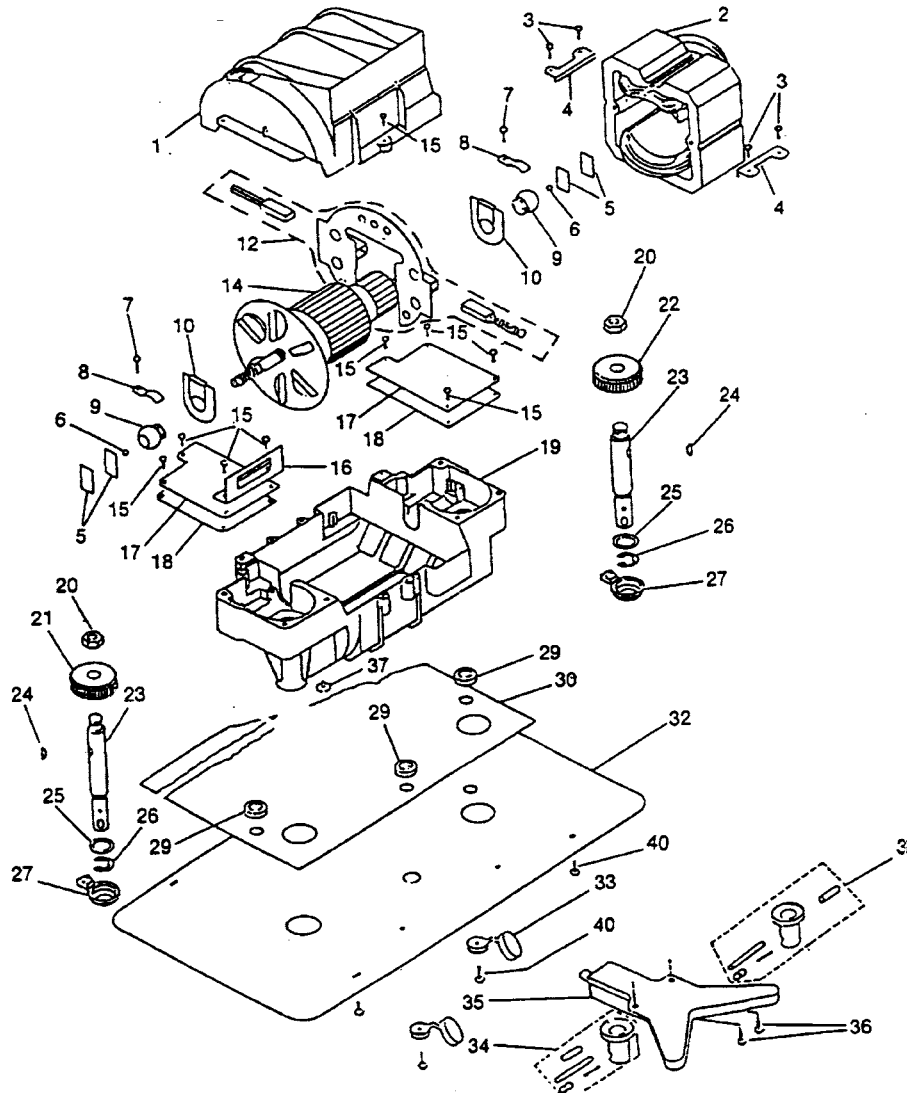

Model: P-820

INTERNAL MACHINE PARTS

- 1..... N/A Motor cover
- 2..... TC-280266 field, 2 speed
- 3..... TC-011489 Screw, self tapping
- 4..... TC-052862 Field support (post)
- 4a..... TC-052864 Field support (ant)
- 5..... N/A Push plate
- 5a..... N/A Push plate
- 6..... TC-260001 Thrust ball
- 7..... TC-011490 Screw, self tapping
- 8..... N/A Bearing clamp
- 9..... TC-060026 Armature bearing
- 10..... N/A Bearing armature seal
- 12..... TC-280324 Brush holder assembly
- 14..... N/A Armature
- 16..... TC-052718 Connector support
- 17..... N/A Gear case cover
- 18..... N/A Cord gasket
- 19..... TC-230330 Motor frame assembly
- 20..... TC-0200162 Hex nut
- 21..... TC-420012 Bronze gear, left
- 22..... TC-420011 Bronze gear, right
- 23..... TC-2510246 Spindle
- 24..... TC-250640 Spindle key
- 25..... N/A Washer
- 26..... TC-040238 Spindle retainer
- 27..... N/A Frame insulator
- 29..... N/A Motor Support
- 30..... TC-130758 Base insulator
- TC-052714 Yoke support
- 32..... TC-052728 Base plate
- 33..... N/A Screw insulator
- 34..... TC-461452 Spindle cap insulator pkg
- 35..... TC-130216 Tray
- 36..... TC-0101543 Screw
- 37..... N/A Frame spacer
- TC-240046 Yoke spring, left
- TC-240204 Yoke spring, right
- TC-030055 Rivet tub
- 40..... TC-0114926 Screw