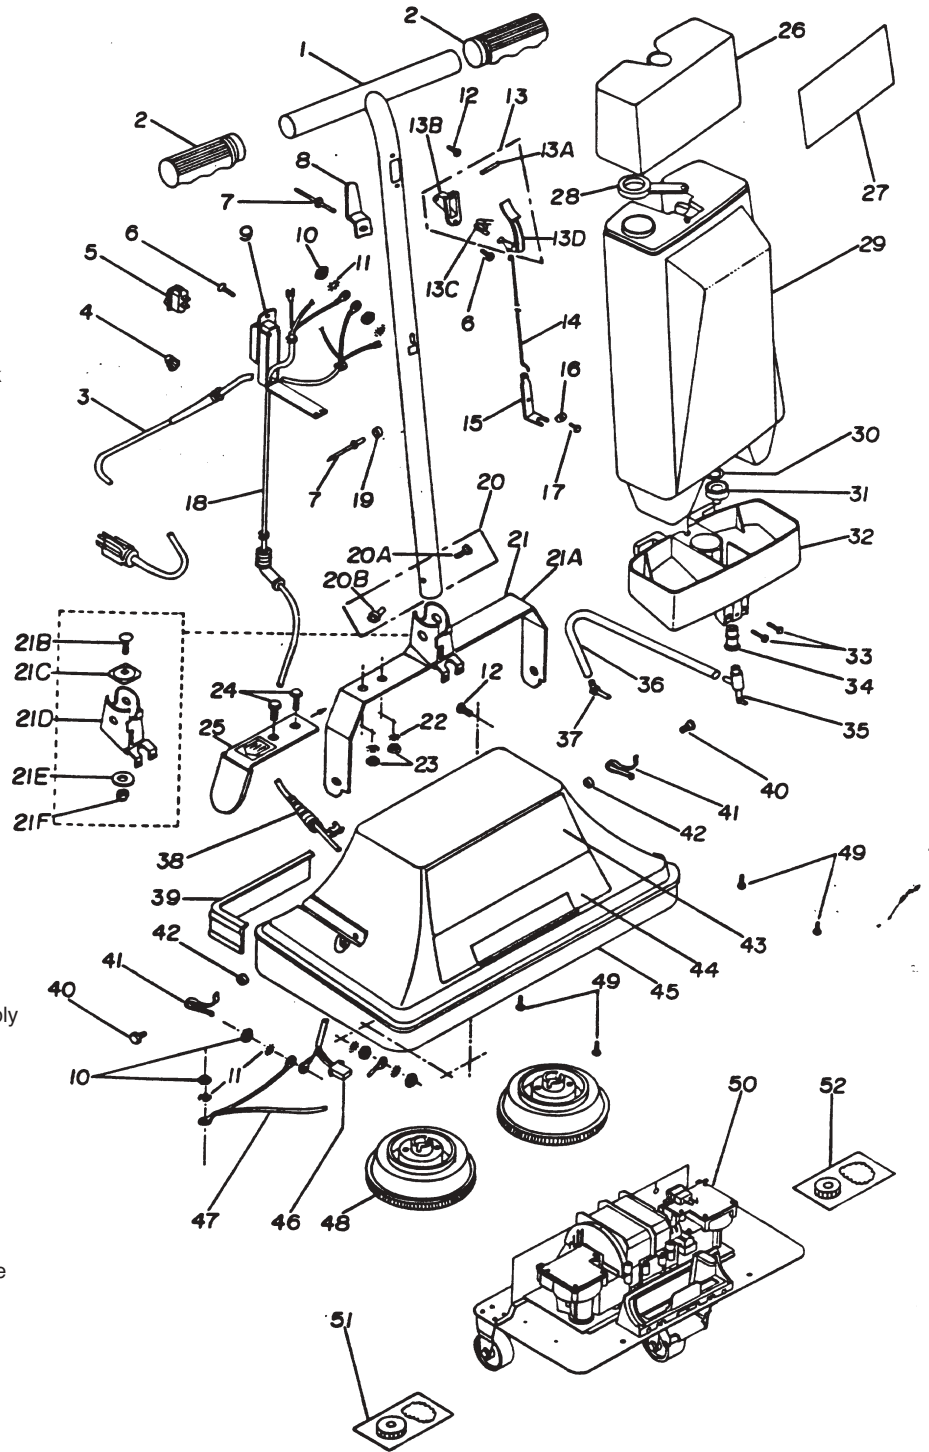

Model: P-747

EXTERNAL MACHINE PARTS

- 1 TC-2304749 T. bar handle
- 2 TC-1309475 Handle grip
- 3 TC-4620258 Cord line assembly
- 4 TC-1000421 Wire connector
- 5 TC-1100692 Switch
- 6 TC-0100628 Screw, type B
- 7 TC-0302109 Pop rivet
- 8 TC-0504829 Cord hook
- 9 TC-1309467 Box switch
- 10 TC-0200071 Hex nut
- 11 TC-0402768 Star washer
- 12 TC-0112490 Screw
- 13 TC-4618658 Lever, valve control block
- 13a TC-2506616 Spiral pin
- 13b TC-0604637 Lever support
- 13c TC-2401586 Valve spring
- 13d TC-0604298 Dispenser lever
- 14 TC-0908111 Rod valve control
- 15 TC-0521971 Valve lifter control
- 16 TC-0522235 Valve lifter spacer
- 17 TC-0101543 Screw valve lifter
- 18 TC-4620266 Motor cord assembly
- 19 TC-2507895 Spacer hold down
- 20 N/A Handle screw and nut package
- 20a TC-0107458 Screw phillister head
- 20b TC-0200675 Nut handle
- 21 TC-4618120 Yoke, socket assembly
- 21a TC-0531897 Yoke
- 21b TC-0114314 Screw
- 21c TC-0523795 Socket plate
- 21d TC-0531905 Socket
- 21e TC-0404202 Concave washer
- 21f TC-0200923 Lock nut
- 22 TC-0402719 Star washer
- 23 TC-0200154 Hex nut
- 24 TC-0108613 Screw, machine
- 25 TC-4618138 Transport handle assembly
- 26 TC-1309491 Top cover container
- 27 TC-1724764 Container top label
- 28 TC-1300649 Cap container
- 29 TC-450140 Container
- 30 TC-0401364 Rubber washer
- 31 TC-1300680 Cap valve
- 32 TC-1309483 Base container
- 33 TC-0110932 Screw type AB
- 34 TC-1200963 Sleeve container seal
- 35 TC-1305820 Connector container base
- 36 TC-1300714 Hose
- 37 TC-1300656 Connector elbow hose
- 38 TC-1204999 Pigtail strain relief
- 39 TC-1205061 Bumper
- 40 TC-0108837 Screw, machine
- 41 TC-2401446 Spring yoke
- 42 TC-0532234 Spacer yoke pivot
- 43 TC-1724731 Enclosure label
- 44 TC-1924749 Level position label
- 45 TC-0606335 Cover
- 47 TC-2804045 Ground lead assembly
- 49 TC-0114926 Screw
- 50 TC-4619839 Motor pack
- 51 TC-4620233 Replacement gear and grease (fan)
- 52 TC-4620225 Replacement gear and grease (COMM)