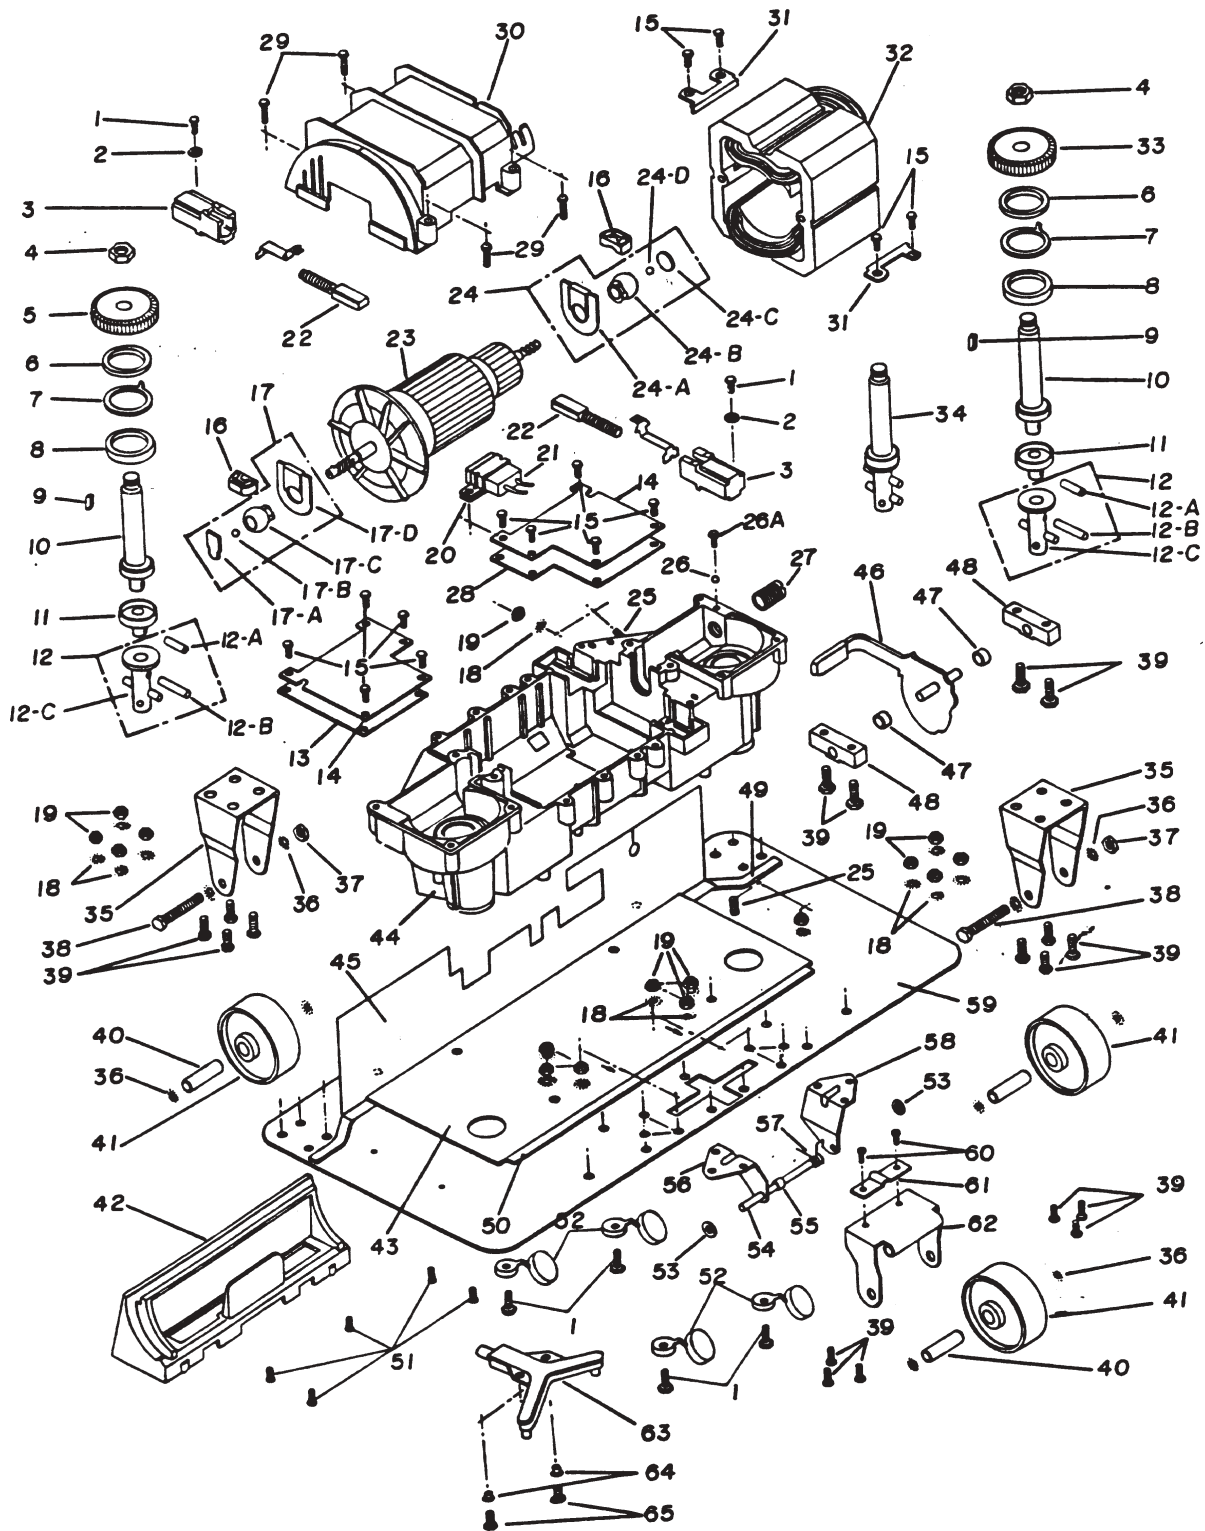

Model: P-747

INTERNAL MACHINE PARTS

1	TC-0114926	Screw	34	TC-4618070	Spindle insulator cap assembly
2	TC-0400192	Washer	35	TC-0531707	Rear wheel yoke
3	TC-1312222	Carbon brush holder	36	TC-0402701	Star washer
4	TC-0200162	Hexagonal nut	37	TC-0200121	Hex nut
5	TC-4200564	16" gear fan	38	TC-0115774	Hex screw
6	TC-0404400	Washer felt	39	TC-0108522	Hex screw
7	TC-0530329	Seal back	40	TC-2510576	Wheel brushing
8	TC-1205160	Seal	41	TC-1311414	Wheel
9	TC-2509883	Spindle gear key	42	TC-1311539	Cam lever cover
10	TC-450214	Spindle assembly	43	TC-11406	Motor frame insulator
11	TC-1311398	Spindle insulator cap	44	TC-4618948	16" motor housing assembly
12	TC-4503041	Spindle cap kit	45	TC-1311430	Motor frame baffle
12a	TC-1311588	Spindle pin insulator	46	TC-4618096	Cam assembly
12b	TC-2510477	spindle pin	47	TC-0531731	Cam spacer
12c	TC-4618088	Spindle cap assembly	48	TC-2601490	Cam bearing
13	TC-3701083	Fan gear cover gasket	49	TC-3701091	Base plate gasket (rear)
14	TC-0531673	16" gear cover	50	TC-3701109	Base plate gasket (front)
15	TC-0115915	Hexagonal screw	51	TC-0114835	Hex screw
16	TC-0605915	Armature bearing block	52	TC-1311422	Screw insulator
17	TC-4618047	Armature bearing kit (fan)	53	TC-0404384	Yoke pivot retainer
17a	TC-2510295	Thrust plate	54	TC-2510287	Wheel yoke pivot
17b	TC-2601508	Thrust ball			
17c	TC-2600260	Armature bearing			
18	TC-0402768	Star washer			
19	TC-0200071	Hexagonal nut			
20	TC-0531665	Connector block support			
21	TC-1000538	Block connector 3 way (female)			
22	TC-4618062	Carbon brush and spring			
24	TC-4618054	Armature bearing kit (commutator)			
24a	TC-1205079	Bearing armature seal			
24b	TC-2600260	Armature bearing			
24c	TC-2510303	Thrust plate			
24d	TC-2601508	Thrust ball			
25	TC-0112490	Screw			
26	TC-1312339	Locking screw ball			
26a	TC-0114926	Screw			
27	TC-0115873	Armature thrust screw			
28	TC-3701117	Gear cover gasket			
29	TC-0115832	Hex screw			
30	TC-1312990	Motor shroud			
31	TC-0504581	Field support			
32	TC-2804581	16" field			
33	TC-4200572	16" gear (comm)