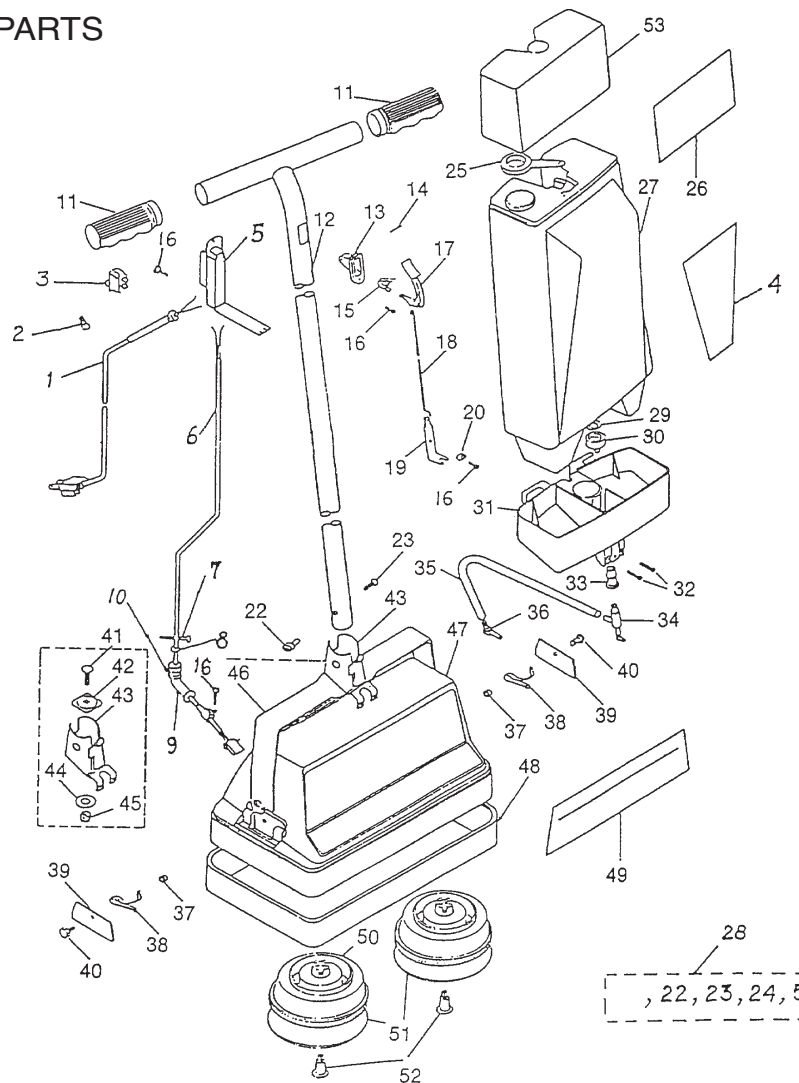

Model: P-2000

EXTERNAL MACHINE PARTS

1	N/A	Line Cord	29	TC-0401364	Rubber Washer
2	TC-1000421	Cable Connector	30	TC-1300680	Valve Cover
3	TC-1100692	Switch, 1 speed	31	TC-130554	Container Base
4	TC-171584	Tank Label	32	TC-0101543	Screw
5	N/A	Switch Box, 1 speed	33	TC-1200963	Container Base Seal
6	TC-280323	Motor Cable, 1 speed	34	TC-1305820	Hose-Tank Connector
7	N/A	Pressure Holder	35	TC-1300714	Hose
8	N/A	Retainer Washer	36	TC-13003656	Elbow Hose Connector
9	N/A	Stress Relief	37	TC-0532234	Spacer
10	N/A	Relief Retainer	38	TC-2401446	Yoke Spring
11	N/A	Handle	39	N/A	Yoke Spring Cover
12	TC-230239	Upper Handle Tube Assembly	40	TC-010417	Screw
13	TC-0604637	Control Lever Support	41	N/A	Special Screw
14	TC-2506616	Spiral Pin	42	TC-052379	Plate Socket
15	TC-2401586	Valve Spring	43	N/A	Socket
16	N/A	Screw	44	TC-0404202	Concave Washer
17	TC-0604298	Dispenser Lever	45	TC-0200923	Security Nut
18	TC-0908111	Dispenser Rod	46	TC-062162	Yoke
19	TC-0521971	Valve Hook	47	TC-060375	Cover, metal
20	TC-0522235	Valve Hook Spacer	48	TC-1204577	Furniture Guard
24	TC-081662	Polyethylene Bag	49	TC-171434	Head Label
25	TC-1300649	Tank Cap	50	RG-922	Shampoo Brush, sold per pair (R)
26	TC-171423	Container Top Label	50	RG-920	Scrubbing Brush, sold per pair (R)
27	TC-450140	144oz Tank Assembly	51	N/A	Lambswool High Luster Pads, sold ea
28	TC-450165	Hardware Pkg	53	TC-130865	Container Top