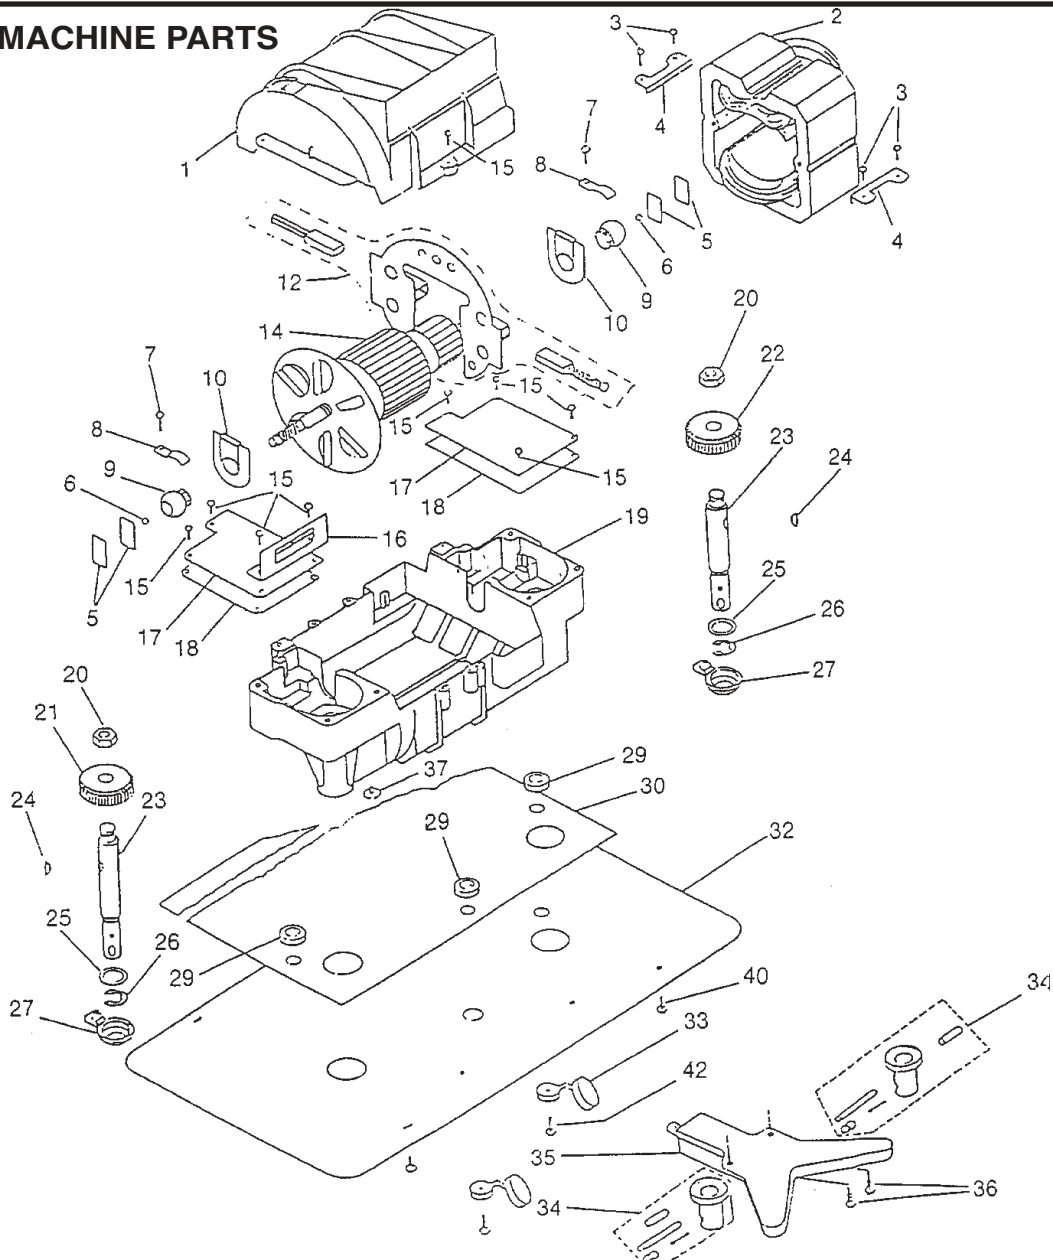

Model: P-2000

INTERNAL MACHINE PARTS

- | | | | | | | | | | |
|----|-------|-----------|-------|-----------------------|----|-------|------------|-------|---------------------------|
| 1 | | N/A | | Motor Cover | 20 | | TC-0200162 | | Hex Nut |
| 2 | | TC-280253 | | Field, 1 speed | 21 | | TC-420012 | | Bronze Gear, left |
| 3 | | TC-011489 | | Screw, self-tapping | 22 | | TC-420011 | | Bronze Gear, right |
| 4 | | TC-052864 | | Field Support, (post) | 23 | | TC-2510246 | | Spindle |
| 4A | | TC-052862 | | Field Support, (ant) | 24 | | TC-250640 | | Spindle Key |
| 5 | | N/A | | Push Plate, 3 req. | 25 | | N/A | | Washer |
| 5A | | N/A | | Push Plate, 3 req. | 26 | | TC-040238 | | Spindle Retainer |
| 6 | | N/A | | Thrust Ball, 2 req. | 27 | | TC-131038 | | Frame Insulator |
| 7 | | TC-011490 | | Screw, self-tapping | 29 | | N/A | | Motor Support |
| 8 | | N/A | | Bearing Clamp | 30 | | N/A | | Base Insulator |
| 9 | | TC-060026 | | Armature Bearing | 32 | | TC-052727 | | Base Plate |
| 10 | | N/A | | Bearing Armature Seal | 33 | | N/A | | Screw Insulator |
| 12 | | TC-280324 | | Brush Holder Assy | 34 | | TC-461452 | | Spindle Cap Insulator Pkg |
| 14 | | N/A | | Armature | 35 | | TC-130216 | | Tray |
| 16 | | N/A | | Connector Support | 36 | | TC-0101543 | | Screw |
| 17 | | N/A | | Gear Case Cover | 37 | | N/A | | Frame Spacer |
| 18 | | N/A | | Cord Gasket | 40 | | TC-011489 | | Screw |
| 19 | | TC-230330 | | Motor Frame Assy | 42 | | TC-0114926 | | Screw |