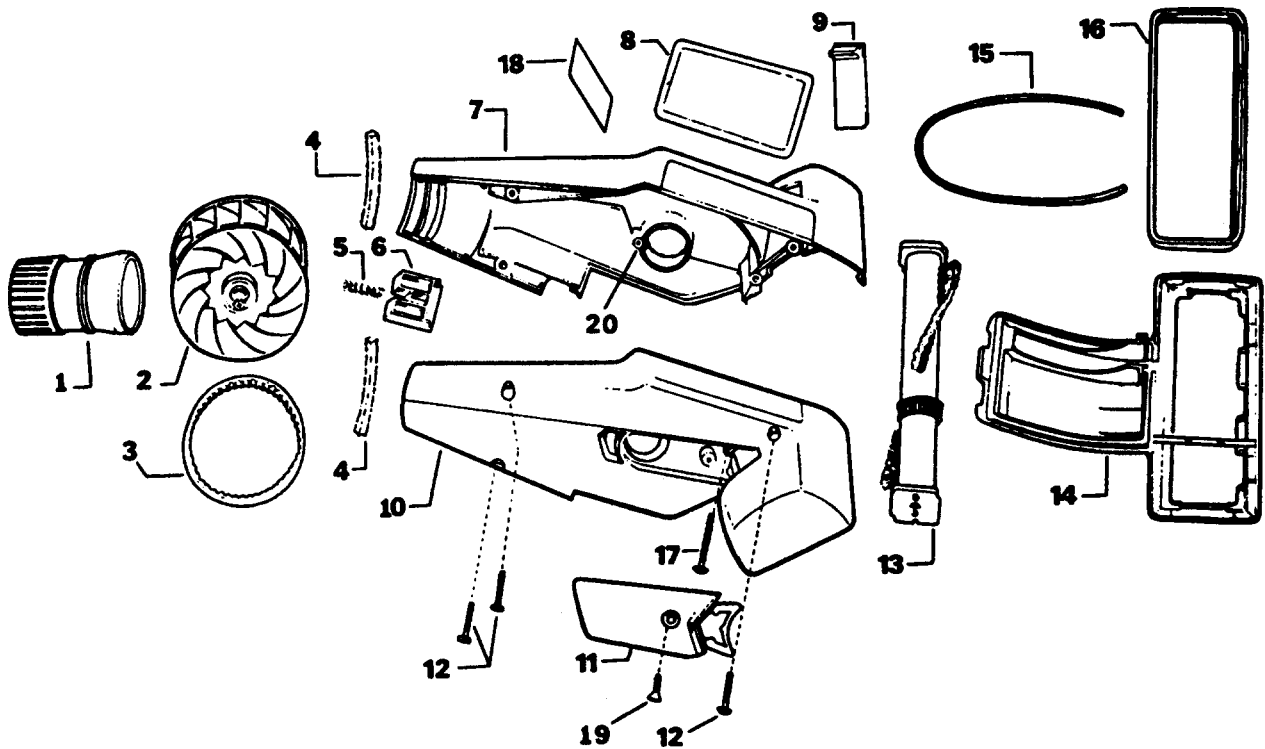

## Model: T21, T22 "Rug Rat" Mini Turbine Hand Brush

- |              |                            |                               |               |                               |                                      |
|--------------|----------------------------|-------------------------------|---------------|-------------------------------|--------------------------------------|
| HP-22M ..... | "Rug Rat" Turbo Hand Brush | 10 .....                      | HP-6757 ..... | Housing Half, belt side, T22M |                                      |
| 1 .....      | HP-6321 .....              | Swivel                        | 11 .....      | HP-6330 .....                 | Belt Cover                           |
| 2 .....      | HP-6322 .....              | Turbine and Shaft             | 12 .....      | HP-6331 .....                 | Screw                                |
| 3 .....      | HP-6323 .....              | Belt                          | 13 .....      | HP-6332 .....                 | Brush Assembly                       |
| 4 .....      | HP-6324 .....              | Swivel Seal                   | 14 .....      | HP-6755 .....                 | Base Plate, w/ gasket & bumper, T21M |
| 5 .....      | HP-6325 .....              | Latch Spring                  | 14 .....      | HP-6755 .....                 | Base Plate, w/ gasket & bumper, T22M |
| 6 .....      | HP-6326 .....              | Latch                         | 16 .....      | HP-6335 .....                 | Bumper                               |
| 7 .....      | HP-6780 .....              | Housing Half                  | 17 .....      | HP-6336 .....                 | Screw                                |
| 8 .....      | .....                      | Decal, T21M                   | 18 .....      | HP-6304 .....                 | Caution Label                        |
| 8 .....      | .....                      | Decal, T22M                   | 19 .....      | HP-6339 .....                 | Screw                                |
| 9 .....      | HP-6328 .....              | Slide Valve                   | 20 .....      | HP-6340 .....                 | Rubber Ring                          |
| 10 .....     | .....                      | Housing Half, belt side, T21M |               |                               |                                      |