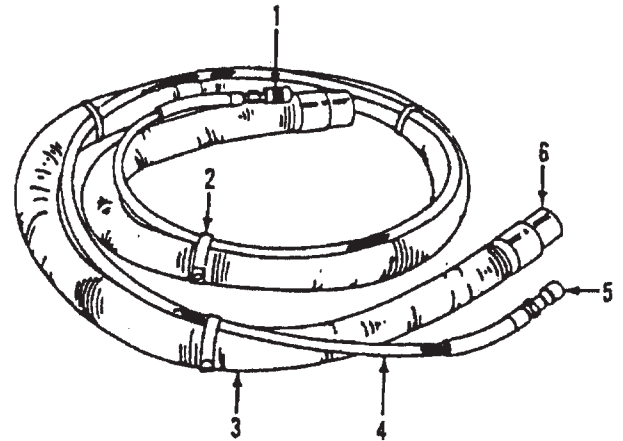

Ref. No.	Part No.	Description
1	43611014	+ Filter Screen
2	1328433	Elbow
3	1307631	Nut
4	42272076	Solution Tank Lid
5	1305527	+ Screw
6	41133001	Hinge
7	43431020	+ Vacuum Hose
8	42987035	Motor Housing
11	31753002	Handle Tube
12	1204122	Stanchion
13	1105512	+ Screw
14	42987041	+ Mounting Plate
15	25411049	+ Hose Clamp
16	1114083	Hose Clamp
17	1309141	Barbed Fitting
18	1114477	Hose Clamp
19	1511145	+ Bypass Hose
20	38631012	+ Hose
21	25411049	+ Hose Clamp
22	43585003	Pump
23	1105518	Screw
24	1135112	+ Pump Cover
25	1105517	Screw
26	1107602	Nut
27	21312710	* Washer
28	1105503	Screw
29	1107628	Nut
30	42272020	+ Solution Tank
31	1105501	Bolt
32	43152001	+ Cord Wrap
33	1107605	Washer
34	21854103	* Nut
35	27482134	Strain Relief - 3/4
36	1122115	Spring
37	46583157	Power Cord
38	1107627	Washer
39	23737106	Swivel Wheel
40	1524106	+ Rocker Switch 3 Position (White Button)
41	27764001	Receptacle
42	42275004	+ Carrying Case
43	1305527	+ Screw
44	41132003	Hinge
45	1107612	Nut
46	1166004	Chassis Extension
47	1557125	Drain Plug
48	42272051	Vac Tank
49	1512102	Bushing
50	34555038	Chamber Separator
51	1512200	Slip Bushing
52	1114203	Hose Clamp
53	1538121	Exhaust Hose
54	43443005	Solution Hose
55	21312794	Washer
56	1308006	Quick Connect - Male
57	1305524	Screw
58	43177038	+ Vac Motor
59	1216015	Spacer
60	43461017	+ Intake Tube
61	1207616	Nut
62	1307617	Nut
63	43611018	Screen
64	38785007	Gasket
65	1105522	Screw
66	42272075	+ Vac Tank Lid
67	1227126	Deflector Plate
68	1307617	Nut
69	1105501	Bolt
70	1107605	Washer
71	41423005	Bracket
72	21854103	* Nut
73	1307631	Nut
74	1509049	Adapter

Hose Assembly

- | | | |
|---|----------|--------------------------------|
| 1 | 1308061 | Quick Connect - Female - Small |
| 2 | 1539057 | Hose Tie |
| 3 | 1538181 | Vacuum Hose - 20 |
| 4 | 43446007 | Solution Hose - 20 |
| 5 | 1308062 | Quick Connect - Female - Large |
| 6 | 33283002 | Cuff |