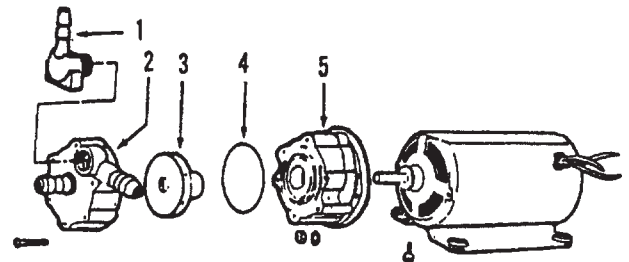

Pump 43585003