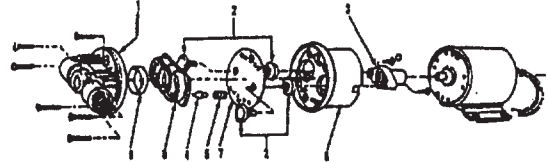

Ref. No.	Part No.	Description
1	21811016	+ Bolt
2	41312003	Plate & Gasket
3	1216015	Spacer
4	1000102	Motor
5	1227035	Exhaust Duct
6	31565003	Spacer
7	21854103	Nut
8	34513005	+ Bracket
9	1107602	Nut
10	1000104	+ Stanchion
11	1105502	Screw
12	46562021	Cord
13	27482302	Strain Relief
14	1506010	Insulator
15	1512413	Grommet
16	1105512	+ Screw
17	27479307	Wire Tie
18	1107673	Washer
19	1105567	Bolt
20	1105501	Bolt
21	1107605	Washer
22	1307631	Nut
23	1107699	Lock Washer
24	1223193	Control Panel
25	1536053	Splash Guard
26	1524471	+ Rocker Switch - 3 Position (Black Button)
27	27764001	Receptacle
28	1537492	Switch Label
29	1107614	Eye Bolt
30	1107611	Nut
31	21312710	Washer
32	1308006	Male Coupler
33	1107604	+ Fender Washer
34	1309007	Adapter
35	37931003	Base
36	25411049	+ Hose Clamp
37	1510191	Pump
38	1105533	Screw
39	1538028	Hose

Ref. No.	Part No.	Description
40	1538029	Hose
41	1509010	Elbow
42	43611010	Filter
43	43551014	Deflector Assm.
44	40300047	+ Gasket
45	43646005	Vacuum Bucket Assm.
46	1333042	+ Stand Pipe Assm.
47	38785005	+ Gasket
48	38784032	Gasket
49	42272033	Solution Reservoir Assm.
50	36233023	Furniture Guard - LY
51	1307608	Nut
52	1328404	Tank Fitting
53	1134054	Screen
54	48662032	+ Handle
55	21811010	Screw
56	31732028	Bushing
57	1130045	Handle
58	1509049	Adapter - Male
59	1207616	Nut
60	1307617	Nut
61	42271004	Dome Assm.

Pump 1510191

Ref. No.	Part No.	Description
1	1535697	Housing
2	1549696	Piston - Inner & Outer
3		Bearing
4		Bypass Poppet
5		Spring
6	1535699	+ Bearing Cover
7		Diaphragm
8		Check Valve
9		Seal Ring
	59183029	Repair Kit (Incl. Items 3,4,5,7,8,9)

Hose Assembly

Ref. No.	Part No.	Description
1	1308062	Quick Connect - Female - Large
2	48613001	+ Strap
3	43433048	Vacuum Hose
4	1539057	Hose Retainer
5	43443003	Solution Hose
6	1308061	Quick Connect - Female - Small