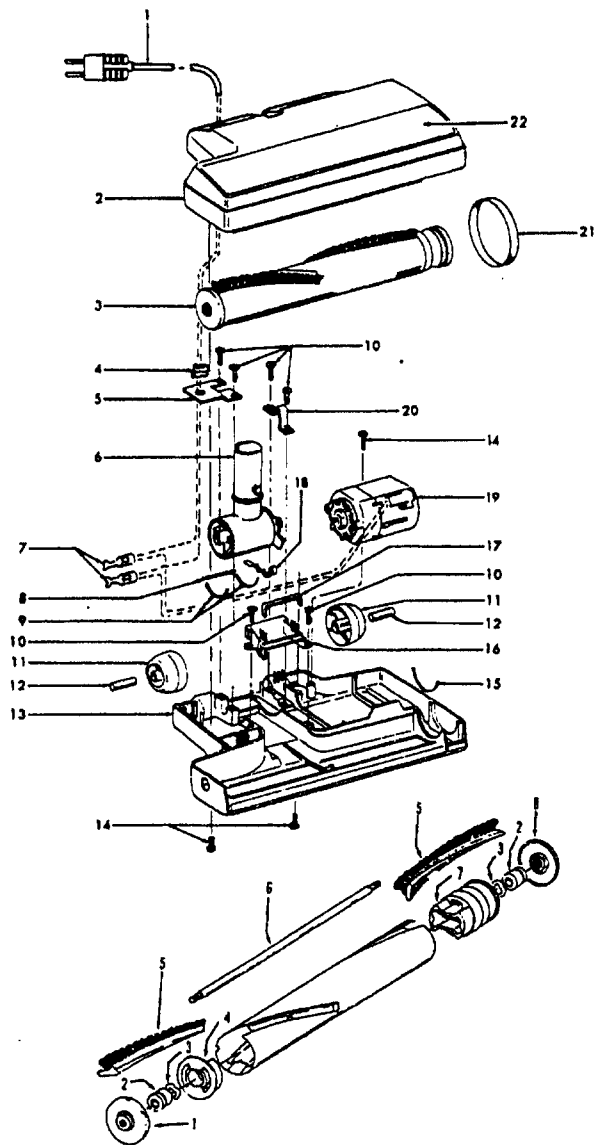

**Power Nozzle 48438146**  
**Now use 48438227 (See page 217)**

**Parts for 48438146:**

Ref. No.	Part No.	Description
1	46321088	Cord - AG - Standard Plug
2	42252174	+ Nozzle Body - AAP
3	48416009	Agitator
4	163768	Strain Relief
5	34663003	Bracket - RH
6	43482024	Nozzle Connector - 1 7
7	48969	* Wire Nut
8	34112005	* Seal
9	34337003	* Seal
10	21447041	* Screw
11	32175025	Wheel - AG
12	31523005	Wheel Shaft
13	42246120	Base Plate
14	21447007	* Screw
15	34337004	* Seal
16	42256090	+ Duct Cover
17	34123015	Duct Cover Seal
18	35276001	Detent Spring
19	43177073	Motor
20	35271001	Bracket - LH
21	38528011	Belt
22	52125113	Nameplate

**Agitator - 4B 48416009**

Ref. No.	Part No.	Description
1	41435018	Thread Guard
2	43267002	Bearing
3	21347003	* Washer
4	36422001	End
5	48445017	Agitator Brush (4)
6	160070	Shaft
7	38537002	End Pulley
8	41435021	Thread Guard

PACKAGING MATERIAL

58167026	+ Carton
56513299	Instruction Book

HOSE COMPLETE 43435026 + 35'  
43435025 30'

46343086 Cord Set - 7'  
46368002 Cord Set 10'  
Cord set used with early style hoses

Ref. No.	Part No.	Description	Ref. No.	Part No.	Description
1	43454003	+ Hose Connector Assm.	13	34113008	Seal
2		Cotton Tape	14	39461008	Grip - LH - MV - "T"- Plug
3	31712006	* Insulating Sleeve (8)		48663161	Grip Assm. - RH/LH - Std. Plug
4	27613002	Splice (4)	15	47551020	+ Grip Control Panel Assm. - AG
5	46321017	Plug	16		Vinyl Tape
6	21124105	* Drive Screw	17	27479307	Lead Wire Tie
7	51869037	Warning Label	18	36153029	Latch Ring - AG
8	38638054	Grip	19	38646034	Inner Tube - AG
9	43431159	Hose - 4 Wire - Terminated	20	46325029	+ Connector - Early Style
10	39461007	Grip - RH - MV - "T"- Plug		46325038	Connector - "T" Type - Late Style
	48663161	Grip Assm. - RH/LH - Std. Plug	21	21447124	+* Screw- Self Tapping (4)
11	47173003	Neon Lamp Assm.	22	36131087	Retaining Ring
12	12227	Insulated Terminal	23	28161051	Switch