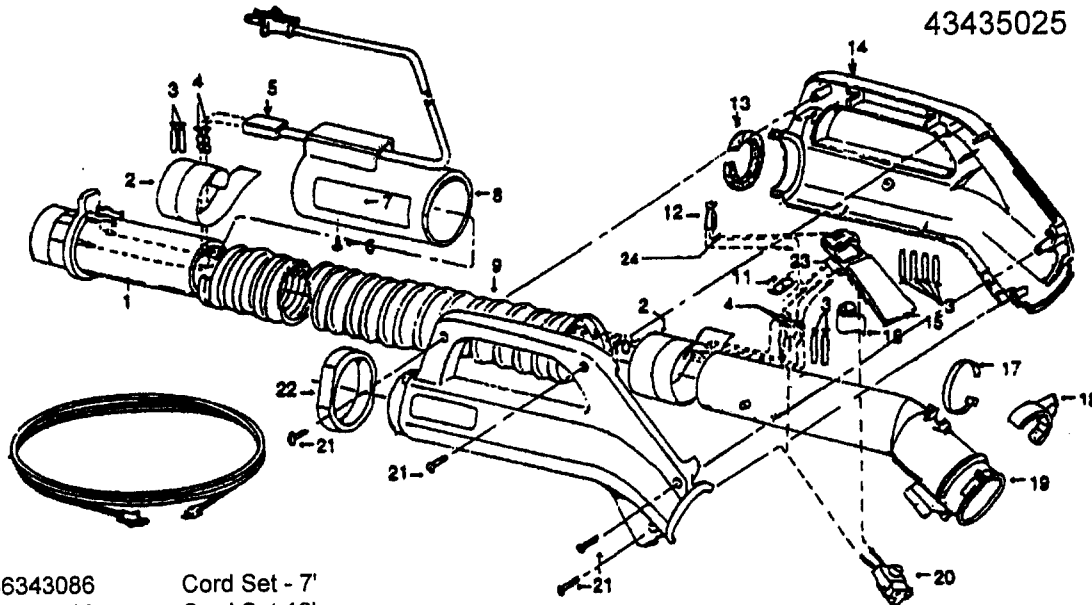

**Power Nozzle 48438146**  
**Now use 48438227 (See page 217)**

**Parts for 48438146:**

Ref. No.	Part No.	Description
1	46321088	Cord - AG - Standard Plug
2	42252174	+ Nozzle Body - AAP
3	48416009	Agitator
4	163768	Strain Relief
5	34663003	Bracket - RH
6	43482024	Nozzle Connector - 1 7
7	48969	* Wire Nut
8	34112005	* Seal
9	34337003	* Seal
10	21447041	* Screw
11	32175025	Wheel - AG
12	31523005	Wheel Shaft
13	42246120	Base Plate
14	21447007	* Screw
15	34337004	* Seal
16	42256090	+ Duct Cover
17	34123015	Duct Cover Seal
18	35276001	Detent Spring
19	43177073	Motor
20	35271001	Bracket - LH
21	38528011	Belt
22	52125113	Nameplate

**Agitator - 4B 48416009**

Ref. No.	Part No.	Description
1	41435018	Thread Guard
2	43267002	Bearing
3	21347003	* Washer
4	36422001	End
5	48445017	Agitator Brush (4)
6	160070	Shaft
7	38537002	End Pulley
8	41435021	Thread Guard

PACKAGING MATERIAL

58167026	+ Carton
56513299	Instruction Book

HOSE COMPLETE 43435026 + 35'  
43435025 30'

46343086 Cord Set - 7'  
46368002 Cord Set 10'  
Cord set used with early style hoses

Ref. No.	Part No.	Description	Ref. No.	Part No.	Description
1	43454003	+ Hose Connector Assm.	13	34113008	Seal
2		Cotton Tape	14	39461008	Grip - LH - MV - "T"- Plug
3	31712006	* Insulating Sleeve (8)		48663161	Grip Assm. - RH/LH - Std. Plug
4	27613002	Splice (4)	15	47551020	+ Grip Control Panel Assm. - AG
5	46321017	Plug	16		Vinyl Tape
6	21124105	* Drive Screw	17	27479307	Lead Wire Tie
7	51869037	Warning Label	18	36153029	Latch Ring - AG
8	38638054	Grip	19	38646034	Inner Tube - AG
9	43431159	Hose - 4 Wire - Terminated	20	46325029	+ Connector - Early Style
10	39461007	Grip - RH - MV - "T"- Plug		46325038	Connector - "T" Type - Late Style
	48663161	Grip Assm. - RH/LH - Std. Plug	21	21447124	+* Screw- Self Tapping (4)
11	47173003	Neon Lamp Assm.	22	36131087	Retaining Ring
12	12227	Insulated Terminal	23	28161051	Switch