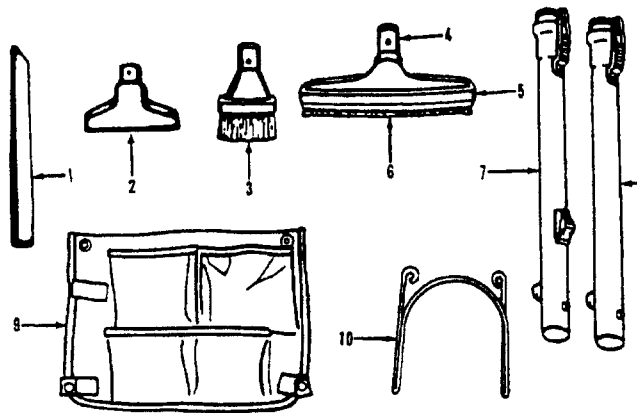

**Power Nozzle 48438146**  
**Now use 48438227 (See page 217)**

**Parts for 48438146:**

Ref. No.	Part No.	Description
1	46321088	Cord - AG - Standard Plug
2	42252174	+ Nozzle Body - AAP
3	48416009	Agitator
4	163768	Strain Relief
5	34663003	Bracket - RH
6	43482024	Nozzle Connector - 1 7
7	48969	* Wire Nut
8	34112005	* Seal
9	34337003	* Seal
10	21447041	* Screw
11	32175025	Wheel - AG
12	31523005	Wheel Shaft
13	42246120	Base Plate
14	21447007	* Screw
15	34337004	* Seal
16	42256090	+ Duct Cover
17	34123015	Duct Cover Seal
18	35276001	Detent Spring
19	43177073	Motor
20	35271001	Bracket - LH
21	38528011	Belt
22	52125113	Nameplate

**Agitator - 4B 48416009**

Ref. No.	Part No.	Description
1	41435018	Thread Guard
2	43267002	Bearing
3	21347003	* Washer
4	36422001	End
5	48445017	Agitator Brush (4)
6	160070	Shaft
7	38537002	End Pulley
8	41435021	Thread Guard

PACKAGING MATERIAL

58167026	+ Carton
56513299	Instruction Book

HOSE COMPLETE 43435026 + 35'  
43435025 30'

46343086 Cord Set - 7'  
46368002 Cord Set 10'  
Cord set used with early style hoses

Ref. No.	Part No.	Description	Ref. No.	Part No.	Description
1	43454003	+ Hose Connector Assm.	13	34113008	Seal
2		Cotton Tape	14	39461008	Grip - LH - MV - "T"- Plug
3	31712006	* Insulating Sleeve (8)		48663161	Grip Assm. - RH/LH - Std. Plug
4	27613002	Splice (4)	15	47551020	+ Grip Control Panel Assm. - AG
5	46321017	Plug	16		Vinyl Tape
6	21124105	* Drive Screw	17	27479307	Lead Wire Tie
7	51869037	Warning Label	18	36153029	Latch Ring - AG
8	38638054	Grip	19	38646034	Inner Tube - AG
9	43431159	Hose - 4 Wire - Terminated	20	46325029	+ Connector - Early Style
10	39461007	Grip - RH - MV - "T"- Plug		46325038	Connector - "T" Type - Late Style
	48663161	Grip Assm. - RH/LH - Std. Plug	21	21447124	+* Screw- Self Tapping (4)
11	47173003	Neon Lamp Assm.	22	36131087	Retaining Ring
12	12227	Insulated Terminal	23	28161051	Switch