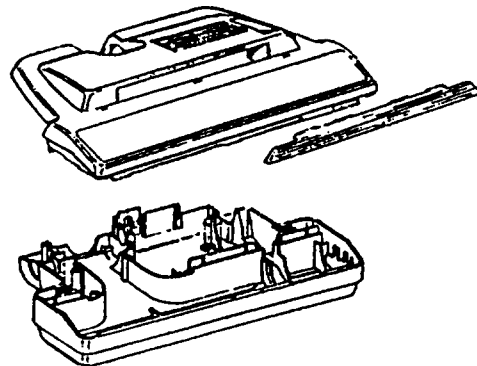

PowerMAX/ TurboPOWER/Late Model Spirits

- 48438048 Power Nozzle Comp.- Black - 3 Wire w/ light
- 48438266 Power Nozzle Comp. - Black - 2 Wire w/ light
- 42246114 Base Plate - Deep Sand
- 42246115 Base Plate - Black
- 43177062 Motor
- 43482106 Nozzle Connector - Black