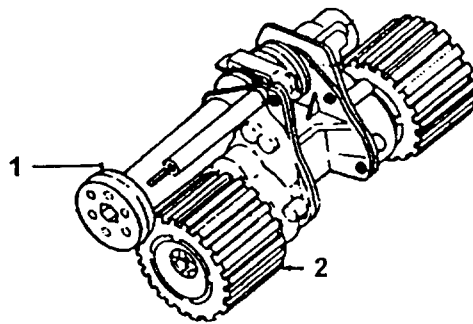

Power Nozzle Connector (Spirits)

- 46326079 Receptacle - Black (On Cleaner)

Power Nozzle Cords - On Power Nozzle

- 46321005 Cord - 4.5' - Black - Standard Plug
- 46521021 Cord - 3.5' - Black - T Plug - 3 Wire
- 46321009 Cord - 3.5' - Black - T Plug - 2 Wire

Power Drive Transmission

- Concept**
43124009 Power Drive Unit
 1. 38537001 Drive Pulley
 2. 163340AG Drive Wheel

- Dial-A-Matic**
43124010 Power Drive Unit
 1. 160033AG Drive Pulley
 2. 163340AG Drive Wheel