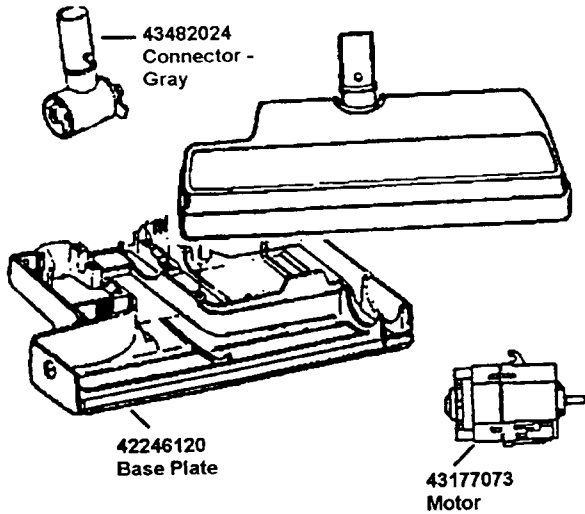

Power Nozzles

QS Celebrity/Spirit

- 48438189 Power Nozzle - Gray
- 48438057 Power Nozzle - Beige

QS - Celebrity/Spirit/ Dimension

- 48438055 Power Nozzle - w/Light -Switch -Swivel Connector -Four Brush Agitator- Honey Beige

Spectrum

- 48438226 Power Nozzle - 2 Wire w/Light
- 42246121 Base Plate
- 43177073 Motor
- 43457037 Swivel Connector

- N/A Power Nozzle - 3 Wire w/Light
- 42246121 Base Plate
- 43177063 Motor
- 43457037 Swivel Connector

Celebrity II & IV

- 48438084 Power Nozzle -White -w/Light -2 Brush Agitator

PowerMAX/ TurboPOWER/Late Model Spirits

- 48438048 Power Nozzle Comp.- Black - 3 Wire w/ light
- 48438266 Power Nozzle Comp. - Black - 2 Wire w/ light
- 42246114 Base Plate - Deep Sand
- 42246115 Base Plate - Black
- 43177062 Motor
- 43482106 Nozzle Connector - Black

Power Drive Transmission

- Concept**
43124009 Power Drive Unit
 1. 38537001 Drive Pulley
 2. 163340AG Drive Wheel

- Dial-A-Matic**
43124010 Power Drive Unit
 1. 160033AG Drive Pulley
 2. 163340AG Drive Wheel