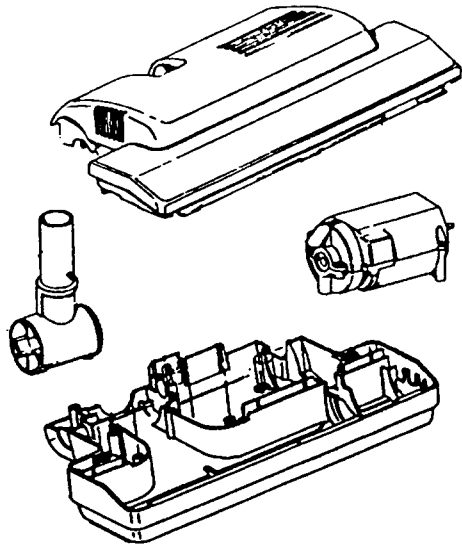

Power Nozzles

Futura/Portapower II/TurboPOWER

- 48438256 Power Nozzle with Headlight
- 48438257 Power Nozzle without Headlight
- 42246114 Base Plate
- 43177062 Motor
- 42252216 Nozzle Body Assembly
- 43482106 Nozzle Connector - Black

Power Nozzle Connector (Spirits)

- 46326079 Receptacle - Black (On Cleaner)

Power Nozzle Cords - On Power Nozzle

- 46321005 Cord - 4.5' - Black - Standard Plug
- 46521021 Cord - 3.5' - Black - T Plug - 3 Wire
- 46321009 Cord - 3.5' - Black - T Plug - 2 Wire