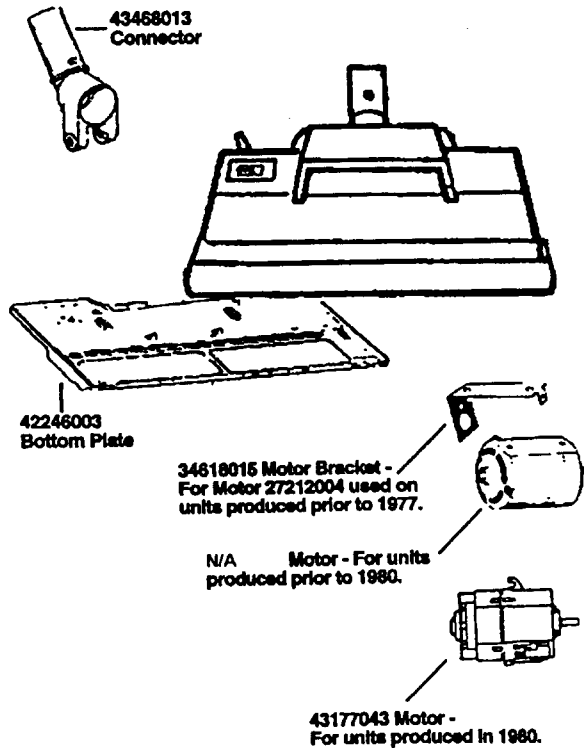

Power Nozzles

QS Celebrity/Spirit

- 48438189 Power Nozzle - Gray
- 48438057 Power Nozzle - Beige

QS - Celebrity/Spirit/ Dimension

- 48438055 Power Nozzle - w/Light -Switch -Swivel Connector -Four Brush Agitator- Honey Beige

Spectrum

- 48438226 Power Nozzle - 2 Wire w/Light
- 42246121 Base Plate
- 43177073 Motor
- 43457037 Swivel Connector

- N/A Power Nozzle - 3 Wire w/Light
- 42246121 Base Plate
- 43177063 Motor
- 43457037 Swivel Connector

Celebrity II & IV

- 48438084 Power Nozzle -White -w/Light -2 Brush Agitator

PowerMAX/ TurboPOWER/Late Model Spirits

- 48438048 Power Nozzle Comp.- Black - 3 Wire w/ light
- 48438266 Power Nozzle Comp. - Black - 2 Wire w/ light
- 42246114 Base Plate - Deep Sand
- 42246115 Base Plate - Black
- 43177062 Motor
- 43482106 Nozzle Connector - Black

Power Drive Transmission

- Concept**
43124009 Power Drive Unit
 1. 38537001 Drive Pulley
 2. 163340AG Drive Wheel

- Dial-A-Matic**
43124010 Power Drive Unit
 1. 160033AG Drive Pulley
 2. 163340AG Drive Wheel