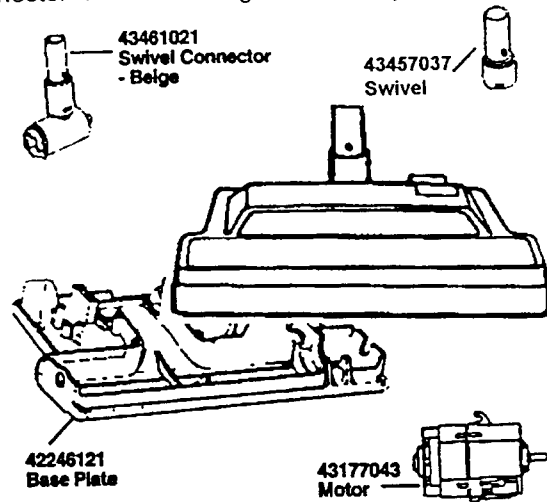

Power Nozzles

QS Celebrity/Spirit

- 48438189 Power Nozzle - Gray
- 48438057 Power Nozzle - Beige

QS - Celebrity/Spirit/ Dimension

- 48438055 Power Nozzle - w/Light -Switch -Swivel Connector -Four Brush Agitator- Honey Beige

Spectrum

- 48438226 Power Nozzle - 2 Wire w/Light
- 42246121 Base Plate
- 43177073 Motor
- 43457037 Swivel Connector

- N/A Power Nozzle - 3 Wire w/Light
- 42246121 Base Plate
- 43177063 Motor
- 43457037 Swivel Connector

Celebrity II & IV

- 48438084 Power Nozzle -White -w/Light -2 Brush Agitator

PowerMAX/ TurboPOWER/Late Model Spirits

- 48438048 Power Nozzle Comp.- Black - 3 Wire w/ light
- 48438266 Power Nozzle Comp. - Black - 2 Wire w/ light
- 42246114 Base Plate - Deep Sand
- 42246115 Base Plate - Black
- 43177062 Motor
- 43482106 Nozzle Connector - Black

Power Drive Transmission

- Concept**
43124009 Power Drive Unit
 1. 38537001 Drive Pulley
 2. 163340AG Drive Wheel

- Dial-A-Matic**
43124010 Power Drive Unit
 1. 160033AG Drive Pulley
 2. 163340AG Drive Wheel