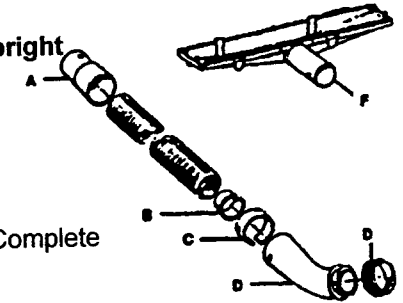

Elite/ Encore / Sprint Upright