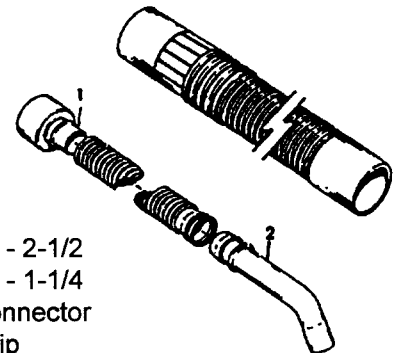

SteamVac

48481043 Hose Assembly
1. 38655002 Tool Converter
2. 43516006 Wand Valve Assm.
3. 38619011 Upholstery Nozzle

Attached Tool Models
40309007 Hose Assembly

Automatic Tool Conversion Models
40309032 Hose Assembly - w/o release tab
43436011 Hose Assembly - w/release tab

WidePath Models
43436009 Hose Assembly

OM100168 Solution Tubing Assembly
1. 43513007 Coupler Assm.
2. 43513010 Coupler Assm. - Attach.
Tool Models

Wet/Dry

43434004 Hose Assm. - 2-1/2
43434034 Hose Assm. - 1-1/4
1. 38638061 Hose Connector
2. 39454059 Hand Grip

Central Vac - Switch In Grip

43435026 Hose Complete - 35'
43433104 Hose Complete - 120V - 30'

Hoses- Current Carrying and Tool Conversion

Celebrity

43433085 Electric Hose

Dimension

43433080 Hose - 2W

Spirit