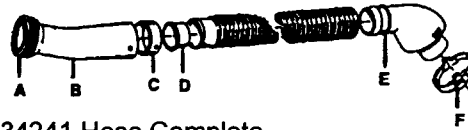

Futura w/o Powered Nozzle

43434241 Hose Complete
43434242 Hose Complete - w/SC

- A 36153009 Latch Ring
- B 43466066 Hose Grip
- C 43466068 Hose Grip - w/SC
- D 32156010 Hose Sleeve
- E 38644044 Hose Connector
- F 36153038 Hose Release Latch