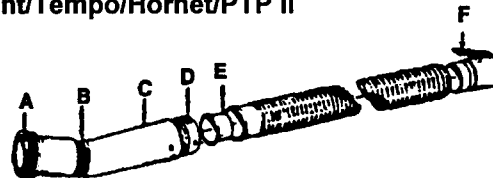

Sprint/Tempo/Hornet/PTP II

43434157 Hose Complete - Molded
43434243 Hose Complete - Wire - w/SC