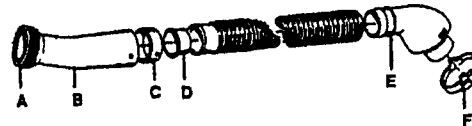

Futura w/o Powered Nozzle

43434241 Hose Complete

43434242 Hose Complete - w/SC

A 36153009	Latch Ring	D 32156010	Hose Sleeve
B 43466066	Hose Grip	E 38644044	Hose Conn.
C 43466068	Hose Grip - w/SC	F 36153038	Hose Release Latch