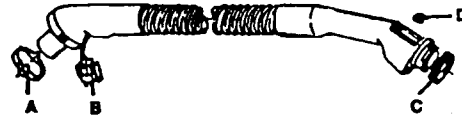

Futura w/Powered Nozzle

43433107 Hose Complete

A 36153038 Hose Release Latch
B 36152029 Plug Latch
C 36153009 Latch Ring
D 34777005 Suction Regulator Control