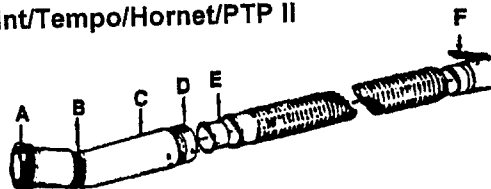

Sprint/Tempo/Hornet/PTP II