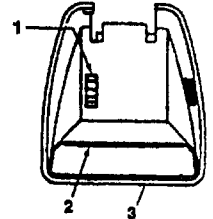

Hood & Lens Assembly

42251324 White

1. N/A Indicator Panel
  48111008 Indicator Lens
2. 39383086 Panel - Smoked
3. N/A Furniture Guard