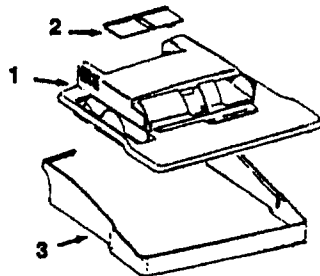

1. ### Hoods - Automatic Tool Conversion w/o Rotating Brushes 37271045 Teal Deep 37271046 Deep Wine

1. ### Hoods - Automatic Tool Conversion w/Rotating Brushes 37271055 - Dix. - Forest Green 37271052 - Dix. - Deep Wine 37271049 - Ultra - Deep Wine 37271043 - Ultra - Forest Green 37271048 - Ultra - Ultra Deep Blue

1. ### Hoods - Steam Vac WidePath 37271086 - Black

1. ### Hoods - Steam Vac - Max Extract 37271070 - Titanium Gold Metallic

Conquest Hoods