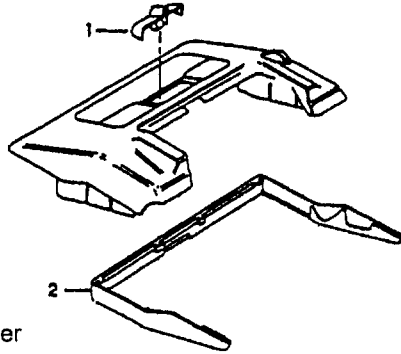

PowerMAX Hoods

Hood Assembly 42252311 Crimson 42252313 Black

1. Nozzle Adjustment Lever
  38421083 Black
2. Furniture Guard
  36235082 Gray

SteamVac Hoods