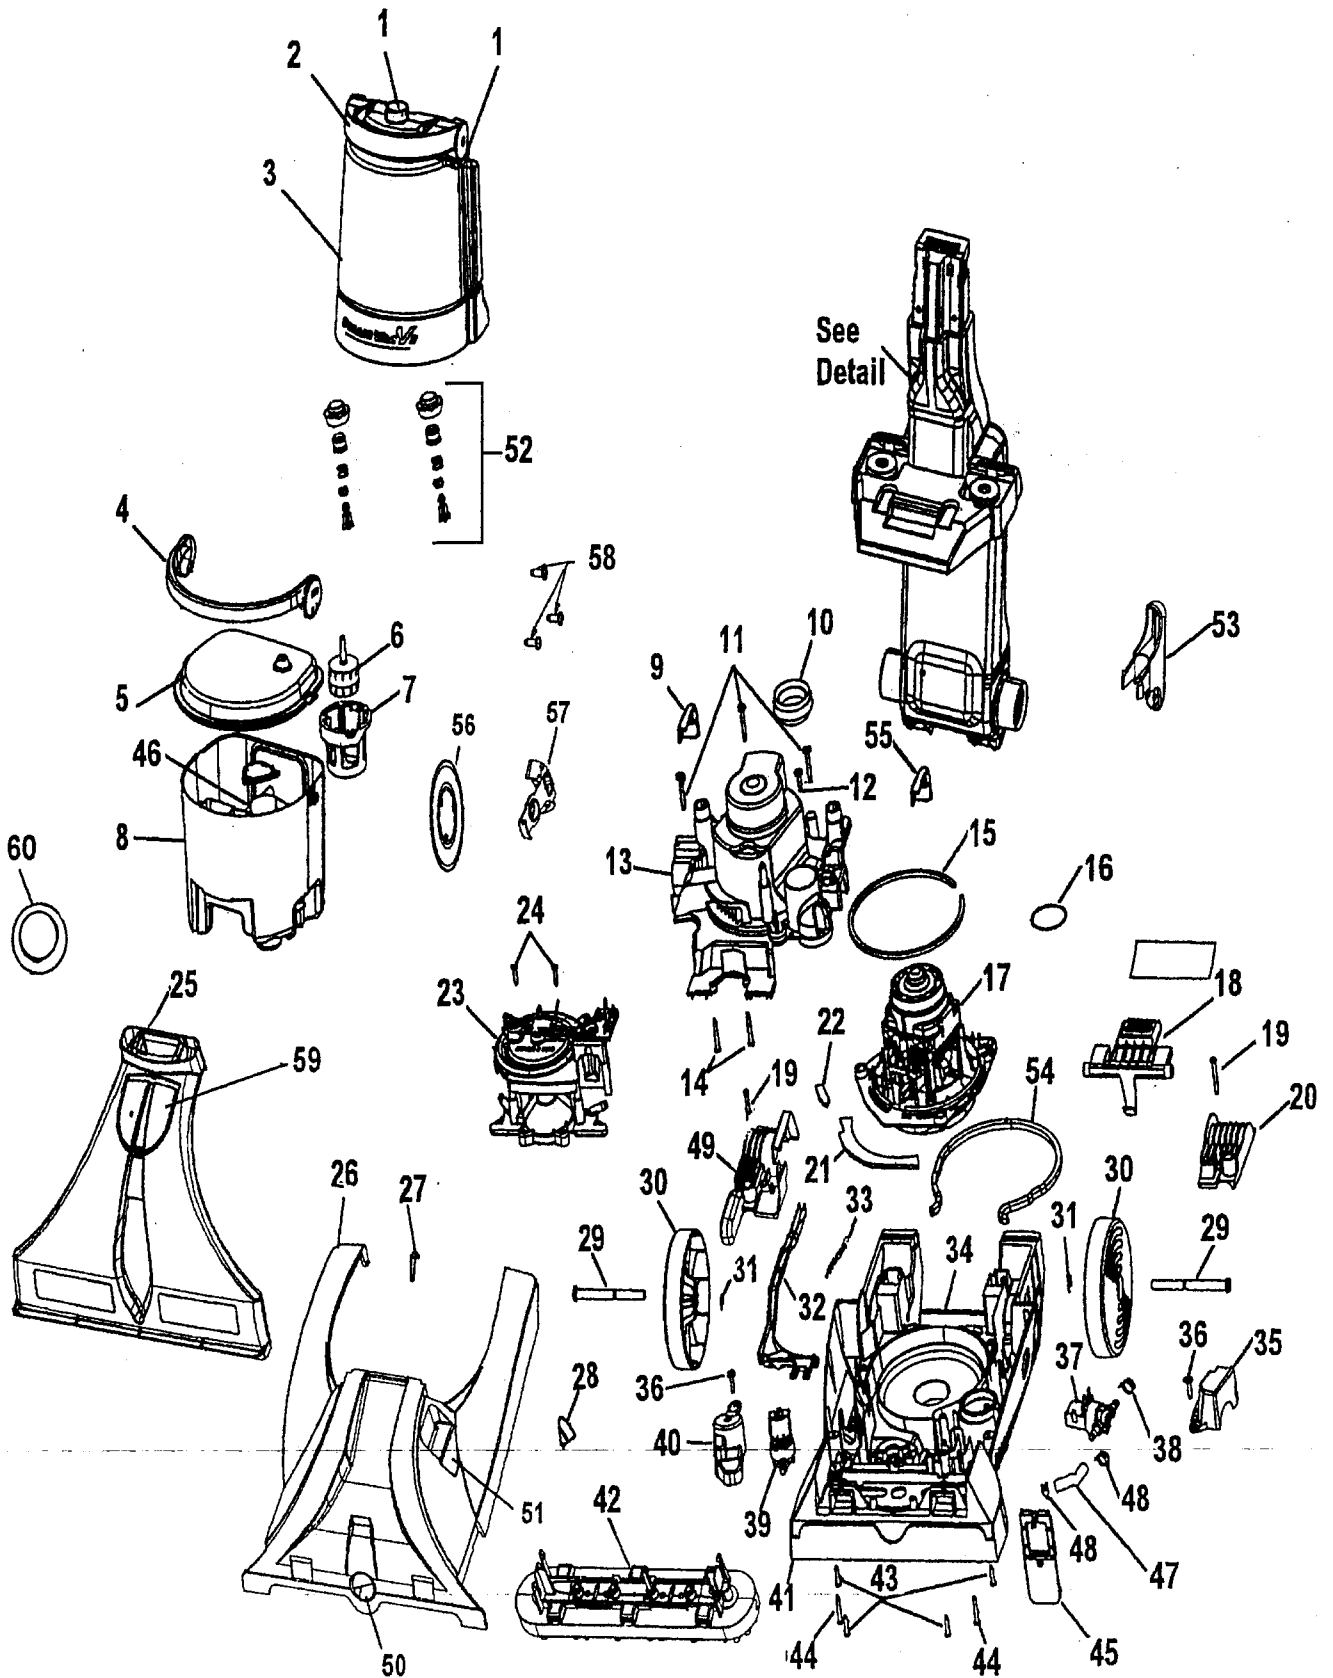

Steam Vac V2

Models F7425-900, F7426-900, F7430-900, F7431-900
F7440-900, F7441-980, F7443-940

Steam Vac V2

**Models F7425-900, F7426-900, F7430-900, F7431-900
F7440-900, F7441-980, F7443-940**

Ref. No.	Part No.	Description	Ref. No.	Part No.	Description
1.	42272138	Threaded Cap Assembly	32.	38458066	Turbine Actuator Arm
2.	39457034	Sol. Tank Handle-Ruby-F7425-900	33.	38331006	Spring
	39457035	Sol. Tank Handle-Violet-F7430-900	34.	37272100	Main Body Assembly (Inc. item 41)
	39457030	Sol. Tank Handle-Lime-F7440-980	35.	37278013	Solenoid Cover - LH
	39457031	Sol. Tank Handle-Iris Blue-, F7431-900, F7441-980, F7443-900	36.	23149002	Screw
	39457044	Sol. Tank Handle-AG-F7426-900	37.	25686056	Solution Valve - Pressure
3.	42272137	Supply Tank Assembly (incl.item 52)	38.	25411015	Hose Clamp
	42272142	Supply Tank Assembly – Models produced Jan. 2003 and after. Ref: Service Bulletin 2-03 (incl.item 52)	39.	25686057	Solution Valve - Gravity
			40.	37278012	Solenoid Cover - RH
4.	39457036	Rec. Tank Hdl. F7425-900	41.	37272099	Main Body - Front
	39457037	Rec. Tank Hdl F7430-900 F7431-900	42.	21447217	* Screws - MB Front (2)
	39457029	Rec. Tank Hdl. F7440-980	43.	48437030	Brush Block Assem. – Green Bristles
	39457032	Rec. Tank Hdl. F7443-940, F7441-980	44.	48437031	Brush Block Assem.- White Bristles
	39457043	Rec. Tank Hdl. F7426-900	45.	21447217	* Screw
5.	42272009	Lid Assembly (Includes items 6 & 7)	46.	21447268	Screw
6.	43538002	Float	47.	43613018	Filter Cassette and Screen
7.	38719043	Float Retainer	48.	38769022	Baffle Wall
8.	Note: Rec. Tank Assemblies include items 4, 5, 6, 7, 46		49.	66173011	Tubing - 6 3/4" (Trim to length)
	42272083	Recovery Tank Assem (Common)	50.	25411015	Clamp
	38777073	Recovery Tank Assem. – F7443-940	51.	36131116	Trunnion Bracket - RH
	38777077	Recovery Tank Assem. – F7426-900	52.	51661020	Medallion
9.	36153076	Tank Latch-RH-Ruby –F7425-900	53.	51865029	Brush Speed Label
	36153077	Tank Latch-RH-Violet- F7430-900	54.	43513014	Supply Tank Valve Assem. (2)
	36153071	Tank Latch-RH-Lime- F7440-980	55.	43513015	Supply Tank Valve Assem. (2). – Models produced Jan. 2003 and after. Ref: Service Bulletin 2-03.
	36153075	Tank Latch-RH-Iris Blue F7431-900, F7441-980, F7443-940	56.	36433169	Cord Hose Hook - Lower
	36153081	Tank Latch-RH-AG-F7426-900	57.	38781067	Motor Seal
10.	38784063	Standpipe Seal	58.	36153078	Tank Latch-LH-Ruby-F7425-900
11.	23149004	Tapping Screw & Washer	59.	36153079	Tank Latch-LH-Violet-F7430-900
12.	23149002	Screw	60.	36153070	Tank Latch-LH-Lime- F7440-980
13.	37196167	Motor Cover		36153074	Tank Latch-LH-Iris Blue
14.	21479438	* Screw		36153080	Tank Latch-LH-AG-F7426-900
15.	34113004	Motor Seal	56.	31339007	Wheel Disc Detector
16.	25156524	O Ring	57.	43143047	Actuation Assembly
17.	43576197	Motor Assembly - (also order item 21)	58.	21447263	* Screw
18.	38434035	Handle Release Pedal	59.	37276021	Door – Tool Port
19.	21447232	* Screw	60.	38784091	Door Seal
20.	36131115	Trunnion Bracket - Left	Items not illustrated		
21.	38781074	Seal - Motor Mount Front	40201243		Handle Hardware Assembly
22.	38781073	Seal - Main Body - RH	34215001		Insulator - Solution Valve – P
23.**	43191006	Turbine Assembly	Accessories		
24.	21447217	* Screw	38613040		Nozzle Body
25.	43411008	Nozzle Assembly (includes item 59)	57333016		Carpet Cleaning. Solution - 16 oz
26.	Note: Hood Assembly's include items 50 & 51		40303032		Bare Floor Solution – F7431-900
	37271103	Hood - Sand - F7425-900, F7431-900, F7441-980, F7443-940	48417006		Bare Floor Cleaning Tool
	37271099	Hood – Mid. Gray F7430-900 – F7440-980	57333020		Advance Cleaner – 48oz.
	37271106	Hood –AEF- F7426-900	57335020		Pet & Odor Spray – 16oz.
27.	21447217	* Screw	S1114		Wet & Dry Hand Held Cleaner – see Page 54 – F7440-980, F7441-980
28.	38421107	Indicator Knob –Ruby - F7425-900	Packaging		
	38421106	Indicator Knob – Violet - F7430-900	56518151		Owner Manual
	38421102	Indicator Knob – Lime – F7440-980	56518163		Owner Manual – F7426-900
	38421105	Indicator Knob – Iris Blue-F7431-900, F7441-980, F7443-940	56518157		Owner Manual – F7431-900
	38421108	Indicator Knob – AG-F7426-900	58176172		Carton - F7425-900, F7443-940
29.	32436003	Rear Axle (2)	58176173		Carton - F7430-900
30.	38522083	Rear Wheel (2)	58176213		Carton – F7431-900
31.	160017--	* Lock Ring (2)	58176174		Carton - F7440-980
			58176230		Carton – F7441-980