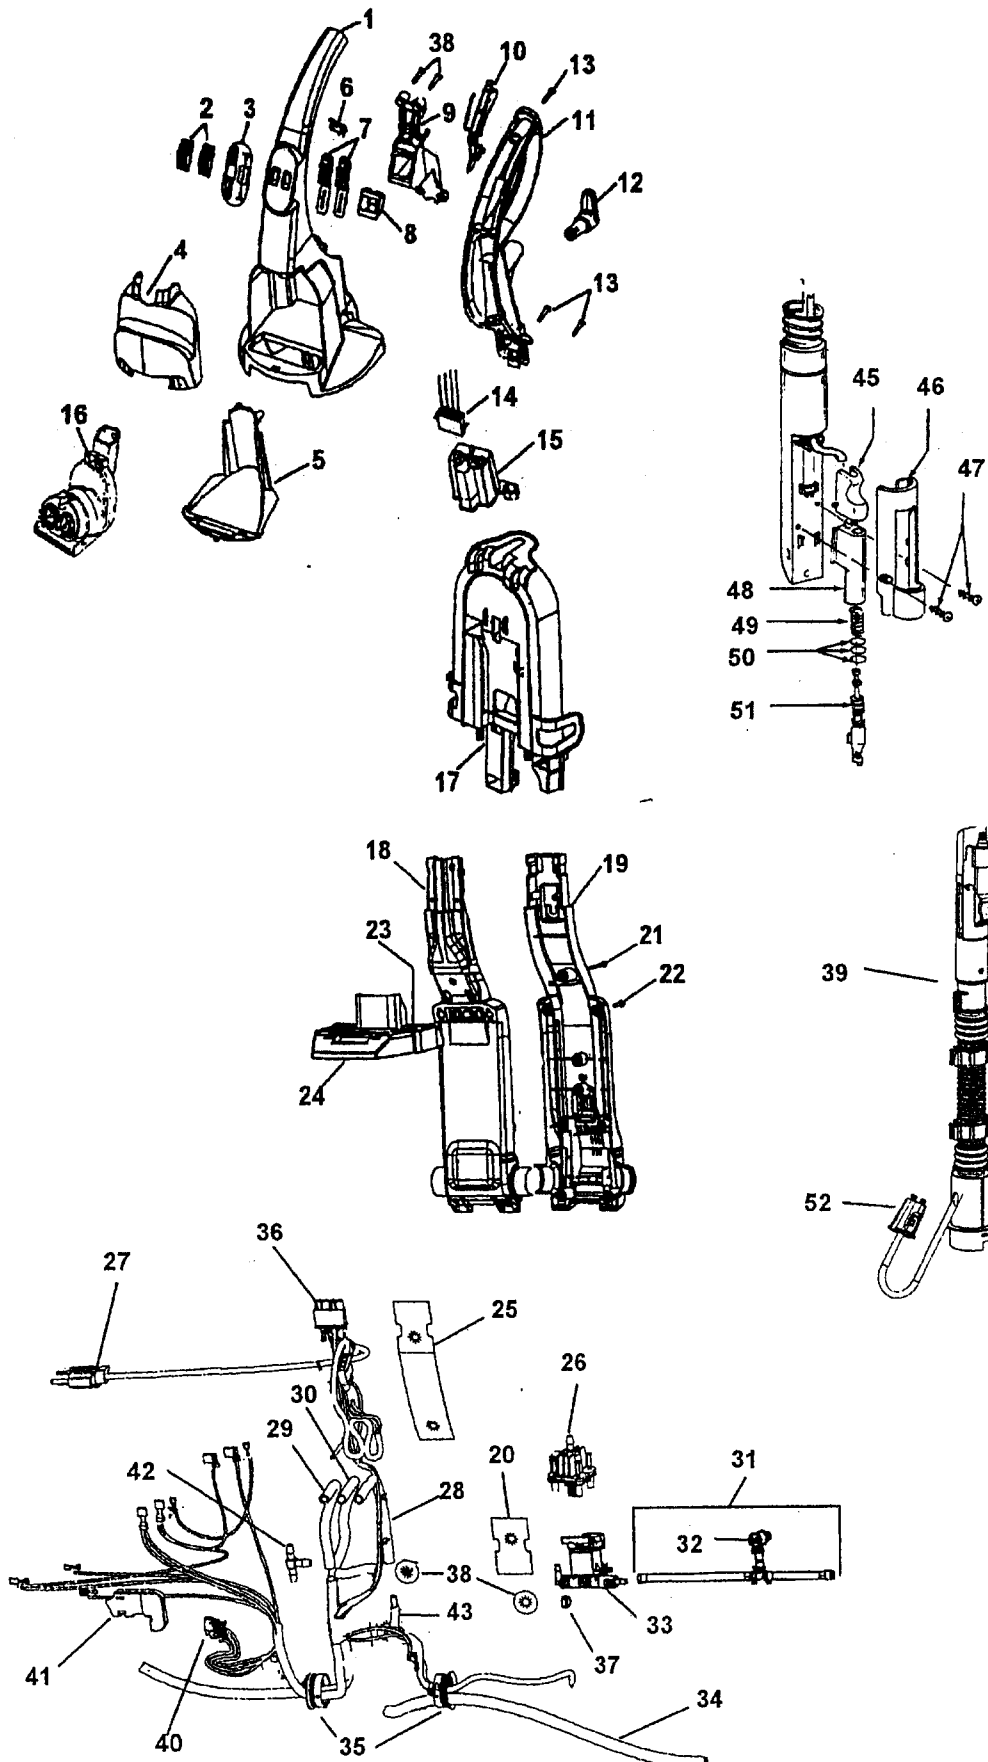

Steam Vac V2

Models F7425-900, F7426-900, F7430-900
F7431-900, F7440-980, F7441-980,
F7443-940

Steam Vac V2

**Models F7425-900, F7426-900, F7430-900
F7431-900, F7440-980, F7441-980,
F7443-940**

Ref. No.	Part No.	Description
1.	39466074	Upper Handle Assembly- Front (Includes items 2, 3, 6, 7, 8, 9, 10)
2.	38421101	Switch Button (2)
3.	52313108	Label
4.	37276016	Tool Holder Cover
5.	36433168	Tool Holder
6.	28218051	Switch
7.	38458065	Switch Rod (2)
8.	28267003	Switch
9.	46658005	Upper Handle Support / Switch Assem. (Includes items 6, 8, 10 and wiring harness
	36436023	Support (Only - as shown)
10.	38434030	Control Lever
11.	39458011	Upper Handle - Rear
12.	39442047	Cord Wrap
13.	21447072	* Screw
14.	N/A	Included with item 9.
15.	37922013	Wire Cover
16.	48439002	Turbine Nozzle – F7425-900, F7426-900, F7430-900, F7431-900, F7443-900
	48439003	Turbine Nozzle – F7440-980, F7441-980
17.	36433167	Tool Caddy
18.	39466076	Lower Handle - Front
19.	39466081	Lower Handle - Rear
20.	34264006	Insulator
21.	21447019	* Screw
22.	21447269	Screw
23.	38764031	Metering Plate – ABE
	38764036	Metering Plate – AFS – F7441-980
	25156522	O Ring
24.	41423017	Supply Tank Support (Includes items 28, 29, & 30)
	41423019	Supply Tank Support (Includes items 28, 29, & 30) - Models produced January 2003 and after. Ref: Service Bulletin 2-03
25.	34285001	Insulator
26.	43513013	Pressure Valve Assembly
27.	46583124	Attachment Cord Assembly
28.	66173011	Tubing - 6 3/4"
29.	66173011	Tubing - 6 3/4" (Trim to length)
30.	66173013	Tubing – 22 1/4 "Long
31.	43491046	Connector / Tubing Assembly with Quick Disconnect
32.	43523004	Quick Disconnect Assembly
33.	43582011	Pump Assembly

Ref. No.	Part No.	Description
34.	43445004	Tubing / Elbow Assembly
35.	32456001	Trunnion Sleeve
36.	46658004	Wiring Harness Assembly (Includes Items 40 and 41)
37.	25411014	Hose Clamp .405 ID
38.	34264007	Insulator
39.	43491045	Hose Assembly
40.	28218052	Switch
41.	37923036	Switch Cover
42.	38681010	T-Connector
43.	68266023	Tubing - Fiberglass
44.	25411017	Hose clamp .250 ID
45.	38433074	Trigger – AG
46.	37276006	Wand Cover
47.	21447239	Screw
48.	43513009	Wand / Valve Assembly
49.	38312019	Spring
50.	N/A	O-Ring (included with item 51)
51.	43412007	Nozzle / Valve Assembly
52.	43513010	Connector / coupler Sleeve

Items not illustrated:
27479307 Cable Tie